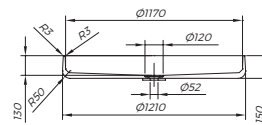

Boul Tray FI 120