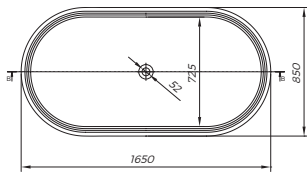

Milo Bathtub-FS 174X75

Milo Tray 120X120

Milo Basin Single 70X51

Milo Basin Double 120X60

Milo Mirror 70X51
Milo Shelf 70X20

Milo Mirror 120X60
Milo Shelf 120X20

**BOUL
Collection Ferrazzano**

Boul Bathtub-FS 165x85