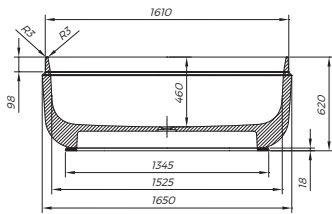

Milo Bathtub-FS 174X75

Milo Tray 120X120

Milo Basin Single 70X51

Milo Basin Double 120X60

Milo Mirror 70X51
Milo Shelf 70X20

Milo Mirror 120X60
Milo Shelf 120X20

**BOUL
Collection Ferrazzano**

Boul Bathtub-FS 165x85