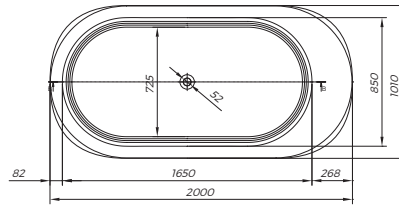

Milo Bathtub-FS 174X75

Milo Tray 120X120

Milo Basin Single 70X51

Milo Basin Double 120X60

Milo Mirror 70X51
Milo Shelf 70X20

Milo Mirror 120X60
Milo Shelf 120X20

**BOUL
Collection Ferrazzano**

Boul Bathtub-FS 165x85