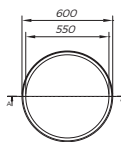

Boul Mirror fi 60