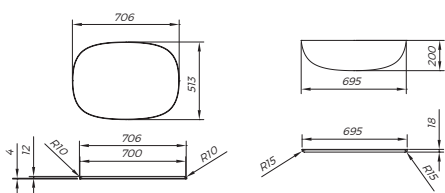

Milo Bathtub-FS 174X75

Milo Tray 120X120

Milo Basin Single 70X51

Milo Basin Double 120X60

Milo Mirror 70X51
Milo Shelf 70X20

Milo Mirror 120X60
Milo Shelf 120X20

**BOUL
Collection Ferrazzano**

Boul Bathtub-FS 165x85