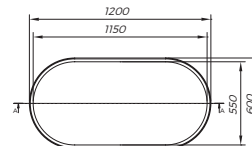

Boul Bathtub with
board-FS 165x85

Boul Basin FI 40

Boul Tray FI 120

Boul Mirror fi 60

Boul Mirror 120x60

TECHNICAL OVERVIEW

BATHTUBS

GLORIA Collection kolpa