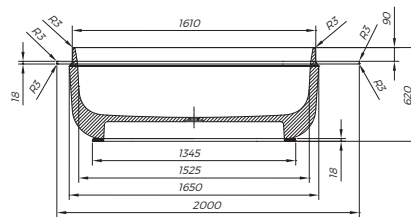

Milo Bathtub-FS 174X75

Milo Tray 120X120

Milo Basin Single 70X51

Milo Basin Double 120X60

Milo Mirror 70X51
Milo Shelf 70X20

Milo Mirror 120X60
Milo Shelf 120X20

**BOUL
Collection Ferrazzano**

Boul Bathtub-FS 165x85