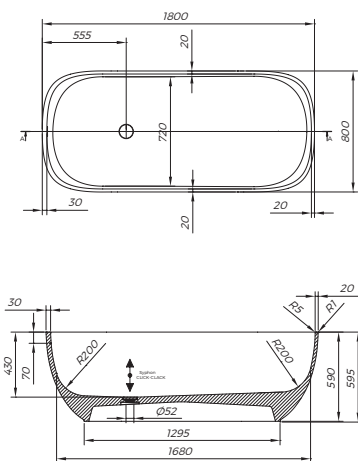

Boul Bathtub with
board-FS 165x85

Boul Basin FI 40

Boul Tray FI 120

Boul Mirror fi 60

Boul Mirror 120x60

TECHNICAL OVERVIEW

BATHTUBS

GLORIA Collection kolpa