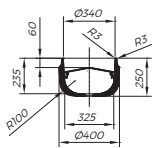

Boul Basin FI 40