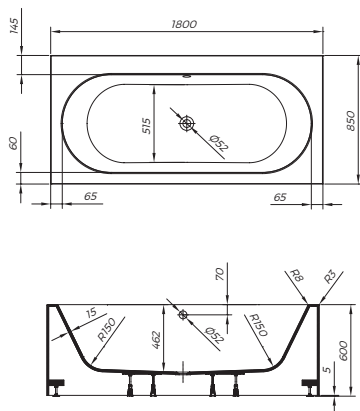

ATYS-FS

Atys-FS 180x85