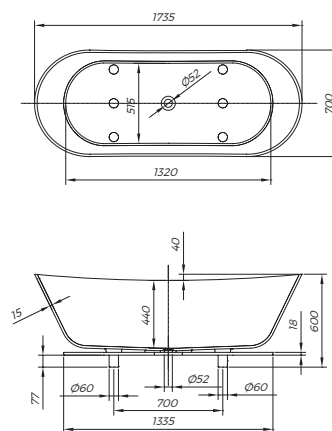

ATYS DUO-FS

Atys Duo-FS 174x70