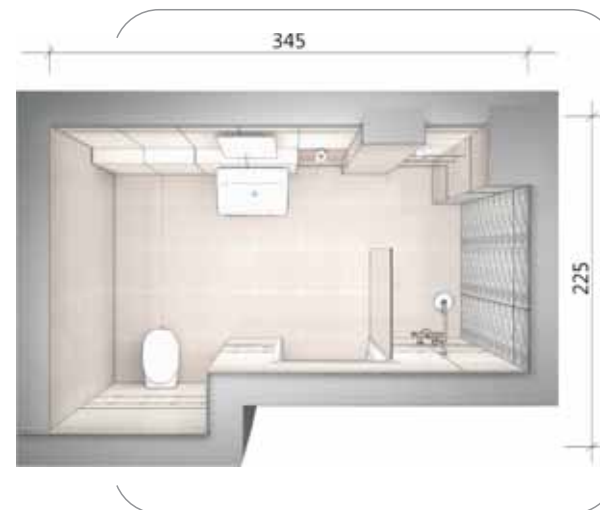

Wall tile
Pinia grey
448x223 mm

Wall tile
Pinia white STR
448x223 mm

Wall decoration
Pinia grey
448x223 mm

Wall strip
Pinia grey
448x71 mm

Wall strip
Steel 11
448x15 mm

■ Bathroom designed
in the collection Pinia