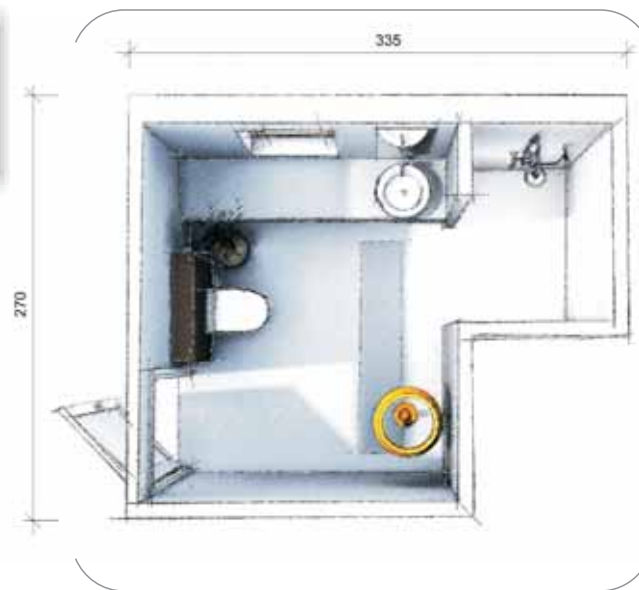

Rectangular wall mosaic
Minimal wood
298x298 mm

■ Bathroom designed
in the collection Minimal

Floor tile
Minimal szara
450x450 mm

Floor tile
Minimal grafit
450x450 mm

Wall tile
Joy Biel biała
448x223 mm

Wall decoration
Biel Diamond
448x223 mm