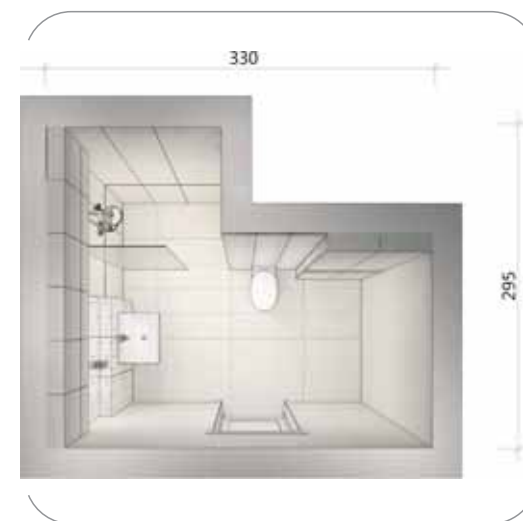

Rectangular wall mosaic
Minimal wood
298x298 mm

■ Bathroom designed
in the collection Minimal

Floor tile
Minimal szara
450x450 mm

Floor tile
Minimal grafit
450x450 mm

Wall tile
Joy Biel biała
448x223 mm

Wall decoration
Biel Diamond
448x223 mm

Wall decoration
Biel Point
448x223 mm

Wall tile
Joy szara STR
448x223 mm

Wall strip
Steel I I
448x15 mm

■ Bathroom designed
in the collection Biel

Wall mosaic
Biel
298x246 mm

Floor tile
Indigo biały

Wall tile
Pinia white
448x223 mm