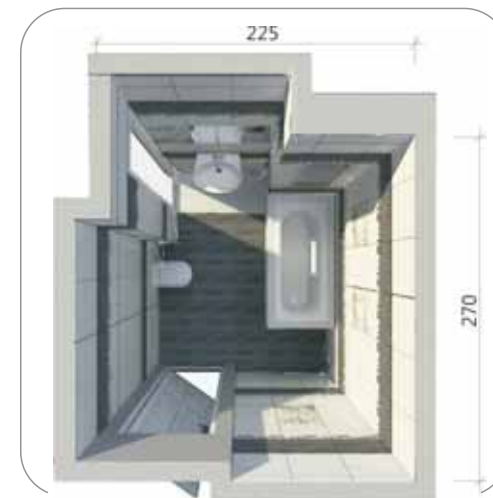

- Bathroom designed in the collection Aceria