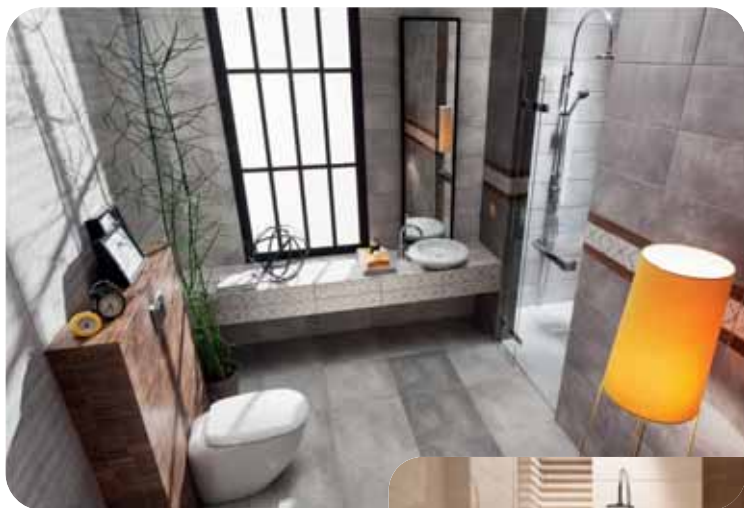

Wall tile
Marlena 2
250x360 mm  1,35 m²

Wall decoration
Marlena I
250x360 mm  15 pcs.

Wall strip
Marlena I
250x74 mm  48 pcs.

■ Bathroom designed
in the collection Marlena

Floor tile
Marlena I  1,33 m²

certifications