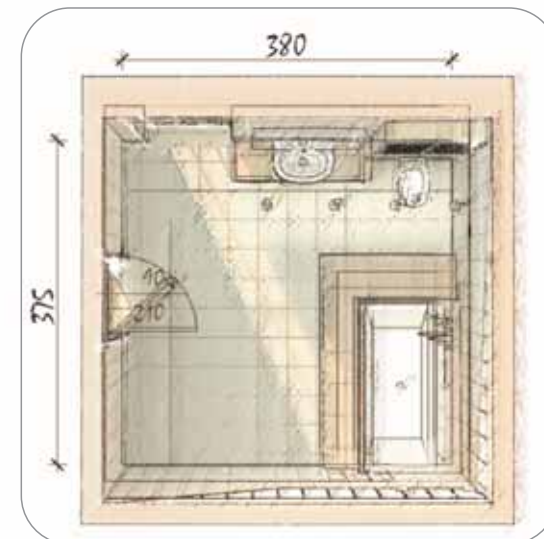

■ Bathroom designed
in the collection Marlena