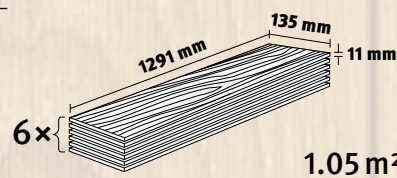

Art.No: **056 597** Decor: **H1024**

skirting: 6.00 cm **L379**

Western Oak
Western Eiche
Chêne Western
Roble Western
Rovere Western

Дуб Вестерн
Dąb Western
Дъб Уестърн
Stejar Western
Dub Western

Dub Western
Carvalho Western
Western tammi
Δρυς Γουέστερν
Western Meşe