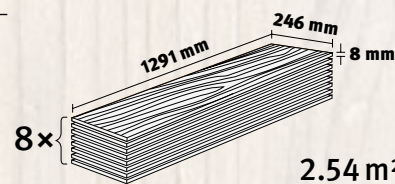

Art.No: 057 600

Decor: H2415

skirting: 6.00 cm L396

Sonnberg Spruce
Sonnberg Fichte
Épicéa de Sonnberg
Abeto Sonnberg
Abete Sonnenberg

Ель Зоннберг
Świerk Sonnberg
Смърч Зонбърг
Brad Sonnberg
Smrk Sonnberg

Smrek Sonnberg
Abeto Sonnberg
Sonnberg kuusi
Ερυθρελάτη Ζόνμπεργκ
Sonnberg Ladin