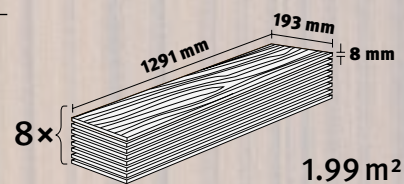

Art.No: 053 817

Decor: H1081

skirting:  6.00 cm L312

Black Pine
Black Pine
Black Pine
Black Pine
Black Pine

Чёрная сосна
Black Pine
Черен Бор
Black Pine
Black Pine

Black Pine
Black Pine
Black Pine
Black Pine
Black Pine