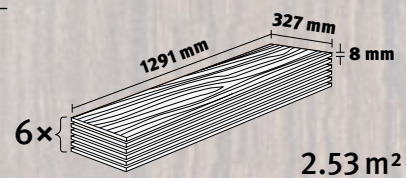

8/32 LARGE

1,291 × 246 × 8 mm

8 pcs. per pack (2.54 m²) - 45 packets per pallet (114.33 m²)

Art.No: 057 600 / H2415
Sonnberg Spruce

Art.No: 055 491 / H1001
Valley Oak

Art.No: 055 798 / H1022
Valley Oak colour