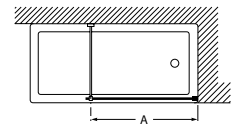

Magasság
2000 mm
Méretek
A 795 - 1395 mm