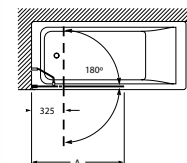

Magasság
1500 mm
Szélesség
A 1000 mm-től (325+675)