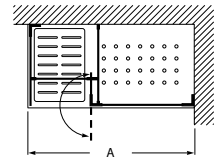

Magasság
2000 mm
Méreték
1380 mm
Nyílás
bal / jobb