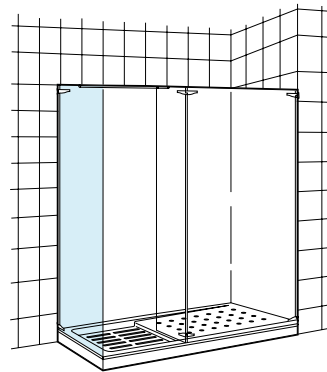

Hinges finishes:  
Axis Wave, Axis Square  
Available profiles:  
Polished Silver  
Crystals and sets:  
Clear glass

FIXED WALK-IN E

Magasság  
2000 mm  
Méreték  
1405 mm  
Nyílás  
bal / jobb

FIXED WALK-IN RINCÓN