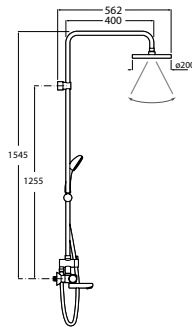

EVEN-T

800-1200-ig állítható

- Thermometer icon with °C
- Water tap icon with 38°
- Water tap icon with 1200 and 800
- Water tap icon with RESISTANT
- Water tap icon with 50% ECO
- Water tap icon with a diamond
- Water tap icon with a showerhead
- Water tap icon with a hand
- Water tap icon with a smiley face
- Water tap icon with 38°

VICTORIA-T

800-1200-ig állítható

- Thermometer icon with quick
- Water tap icon with a smiley face
- Water tap icon with 50% ECO
- Water tap icon with 38°
- Water tap icon with a showerhead
- Water tap icon with a hand
- Water tap icon with a smiley face
- Water tap icon with a showerhead
- Water tap icon with a grid
- Water tap icon with 1200 and 800

Termosztátos

- Water tap icon with a smiley face
- Water tap icon with 38°
- Water tap icon with a showerhead
- Water tap icon with a hand
- Water tap icon with a smiley face
- Water tap icon with a showerhead
- Water tap icon with a grid
- Water tap icon with quick
- Water tap icon with 50% ECO

- Water tap icon with a showerhead
- Water tap icon with a hand
- Water tap icon with a grid