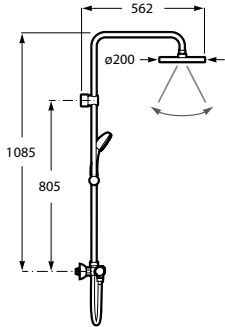

EVEN-T

800-1200-ig állítható

- Thermometer icon with °C
- Water tap icon with 38°
- Water tap icon with 1200 and 800
- Water tap icon with RESISTANT
- Water tap icon with 50% ECO
- Water tap icon with a diamond
- Water tap icon with a showerhead
- Water tap icon with a hand
- Water tap icon with a smiley face
- Water tap icon with 38°

VICTORIA-T

800-1200-ig állítható

- Thermometer icon with quick
- Water tap icon with a smiley face
- Water tap icon with 50% ECO
- Water tap icon with 38°
- Water tap icon with a showerhead
- Water tap icon with a hand
- Water tap icon with a smiley face
- Water tap icon with a showerhead
- Water tap icon with a grid
- Water tap icon with 1200 and 800

Termosztátos

- Water tap icon with a smiley face
- Water tap icon with 38°
- Water tap icon with a showerhead
- Water tap icon with a hand
- Water tap icon with a smiley face
- Water tap icon with a showerhead
- Water tap icon with a grid
- Water tap icon with quick
- Water tap icon with 50% ECO

- Water tap icon with a showerhead
- Water tap icon with a hand
- Water tap icon with a grid