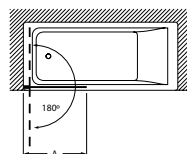

Magasság
1500 mm
Szélesség
A 850 mm-től