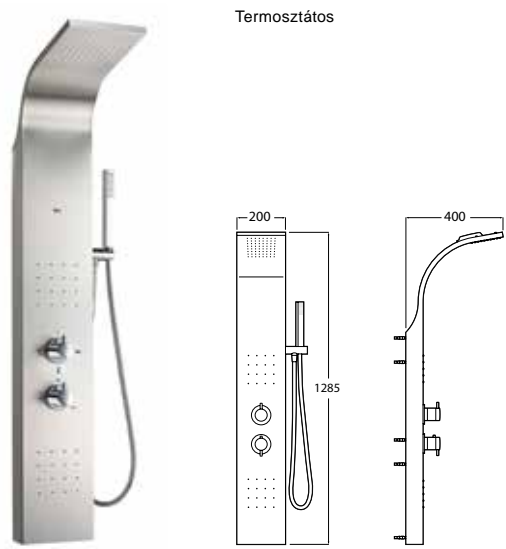

S-LIM

MOAI-T

EVEN-T

Square Zuhany oszlopok

800-1200-ig állítható

- Thermometer icon with °C
- Water tap icon with 38°
- Water tap icon with 1200 and 800
- Water tap icon with RESISTANT
- Water tap icon with 50% ECO
- Water tap icon with a diamond
- Water tap icon with a showerhead
- Water tap icon with a hand
- Water tap icon with a smiley face
- Water tap icon with 38°