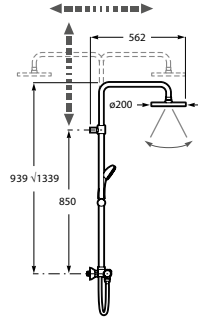

VICTORIA-T

Teleszkópos

800-1200-ig állítható

- Thermometer icon with quick
- Water tap icon with a smiley face
- Water tap icon with 50% ECO
- Water tap icon with 38°
- Water tap icon with a showerhead
- Water tap icon with a hand
- Water tap icon with a smiley face
- Water tap icon with a showerhead
- Water tap icon with a grid
- Water tap icon with 1200 and 800