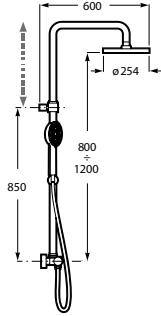

S-LIM

MOAI-T

EVEN-T

Square Zuhany oszlopok

800-1200-ig állítható

- Thermometer icon with °C
- Water tap icon with 38°
- Water tap icon with 1200 and 800
- Water tap icon with RESISTANT
- Water tap icon with 50% ECO
- Water tap icon with a diamond
- Water tap icon with a showerhead
- Water tap icon with a hand
- Water tap icon with a smiley face
- Water tap icon with 38°