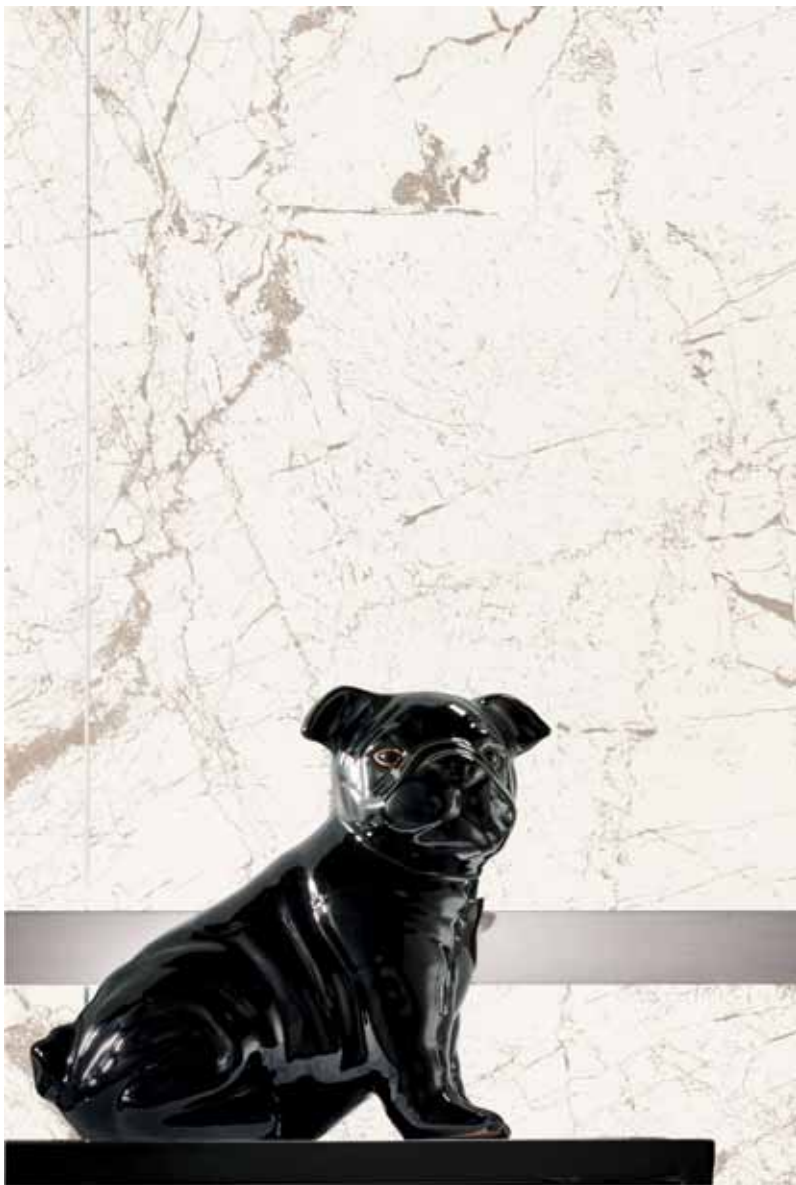

Wall mosaic
Graniti white
298x270 mm GLOSS 9 pcs