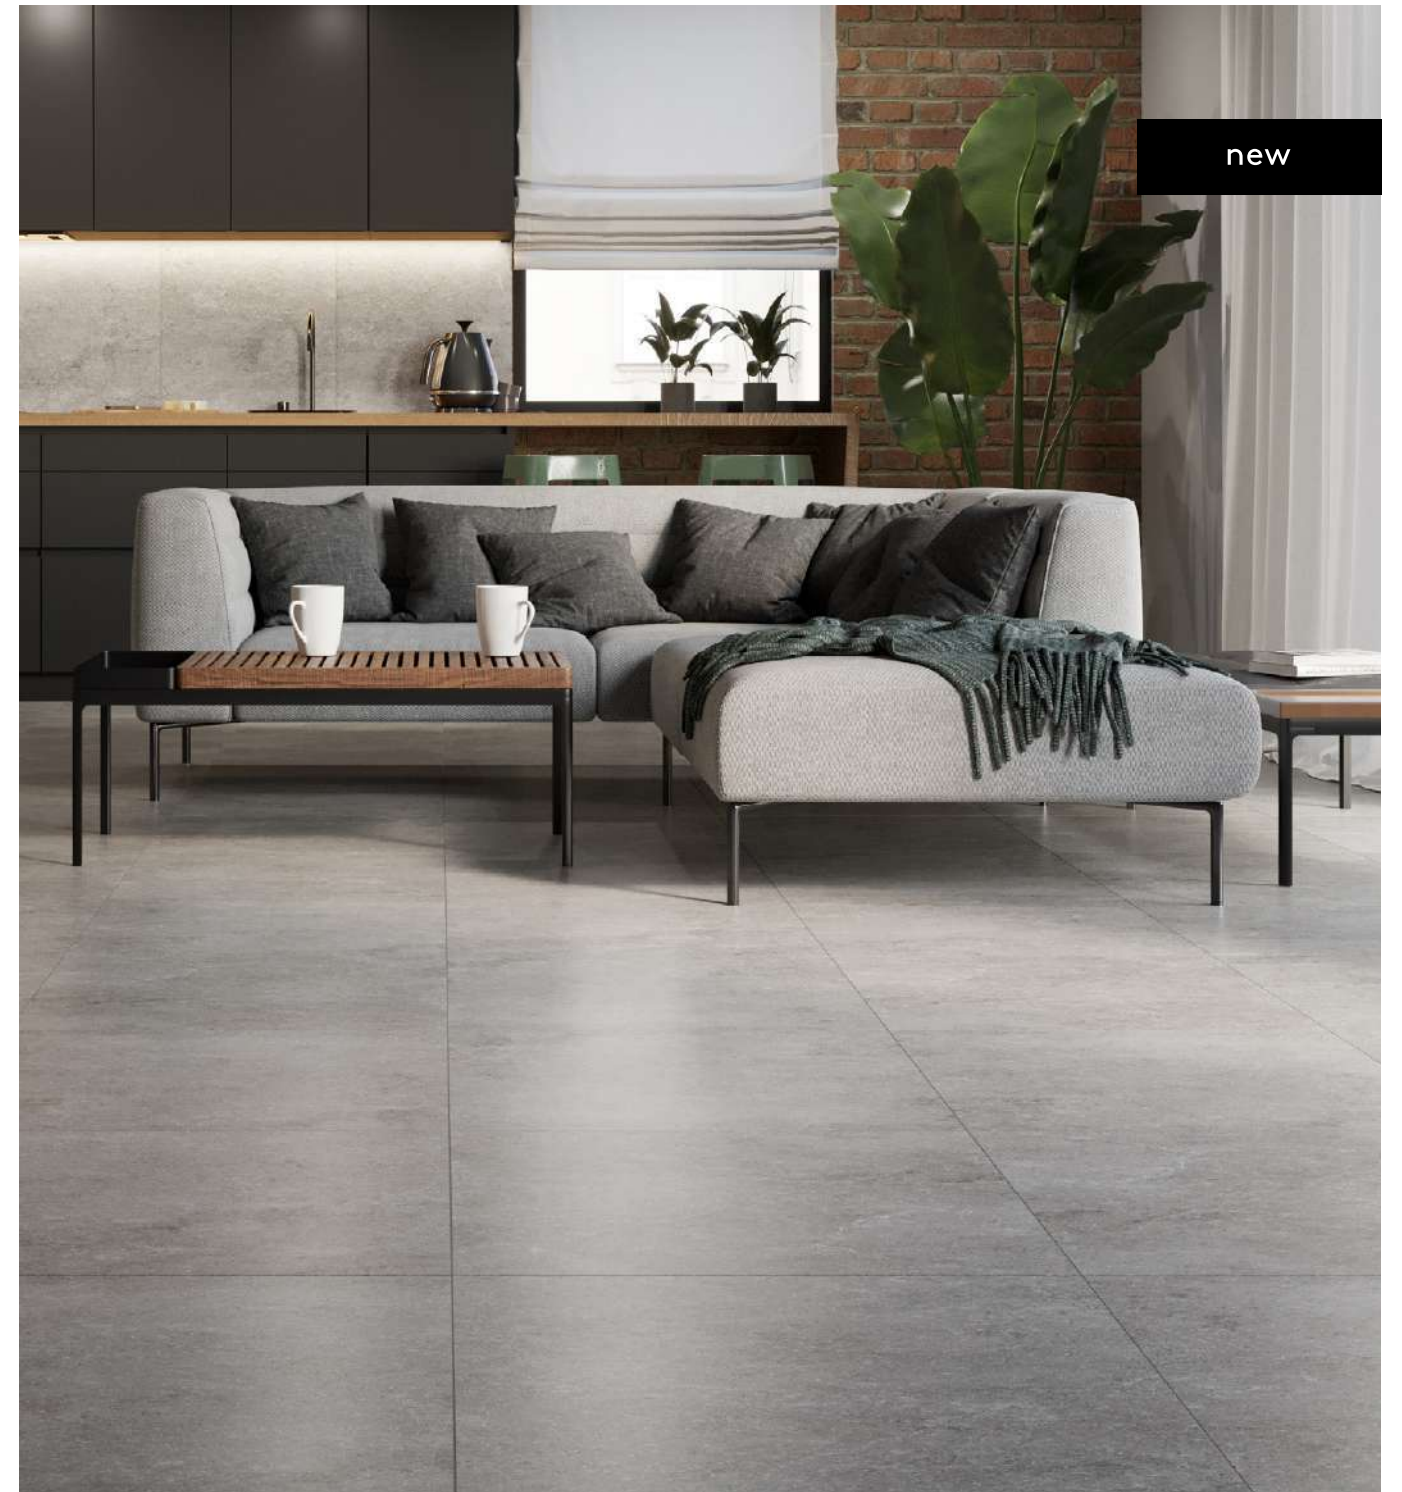

moondust grey 60x60/24"x24" /rectified/