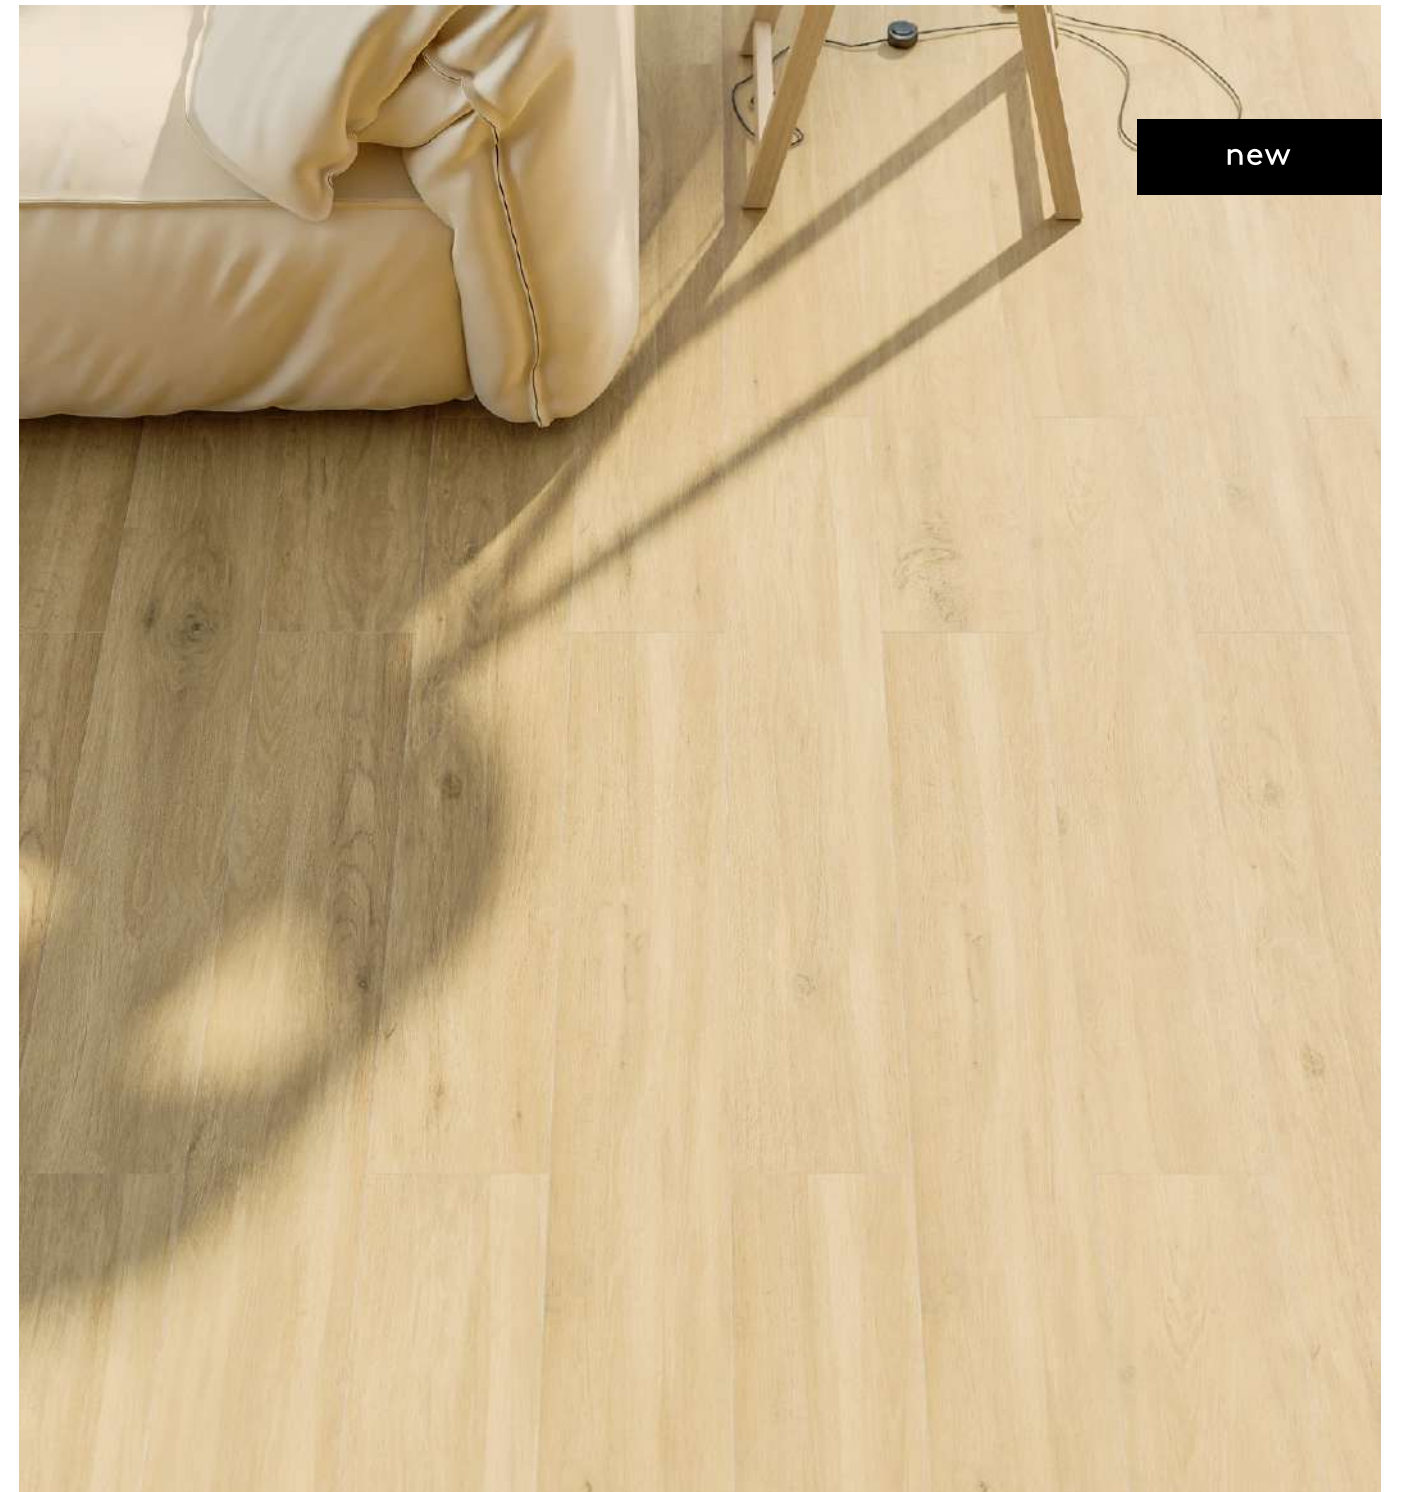

new

ekwood 20x120/8"x48" /rectified/