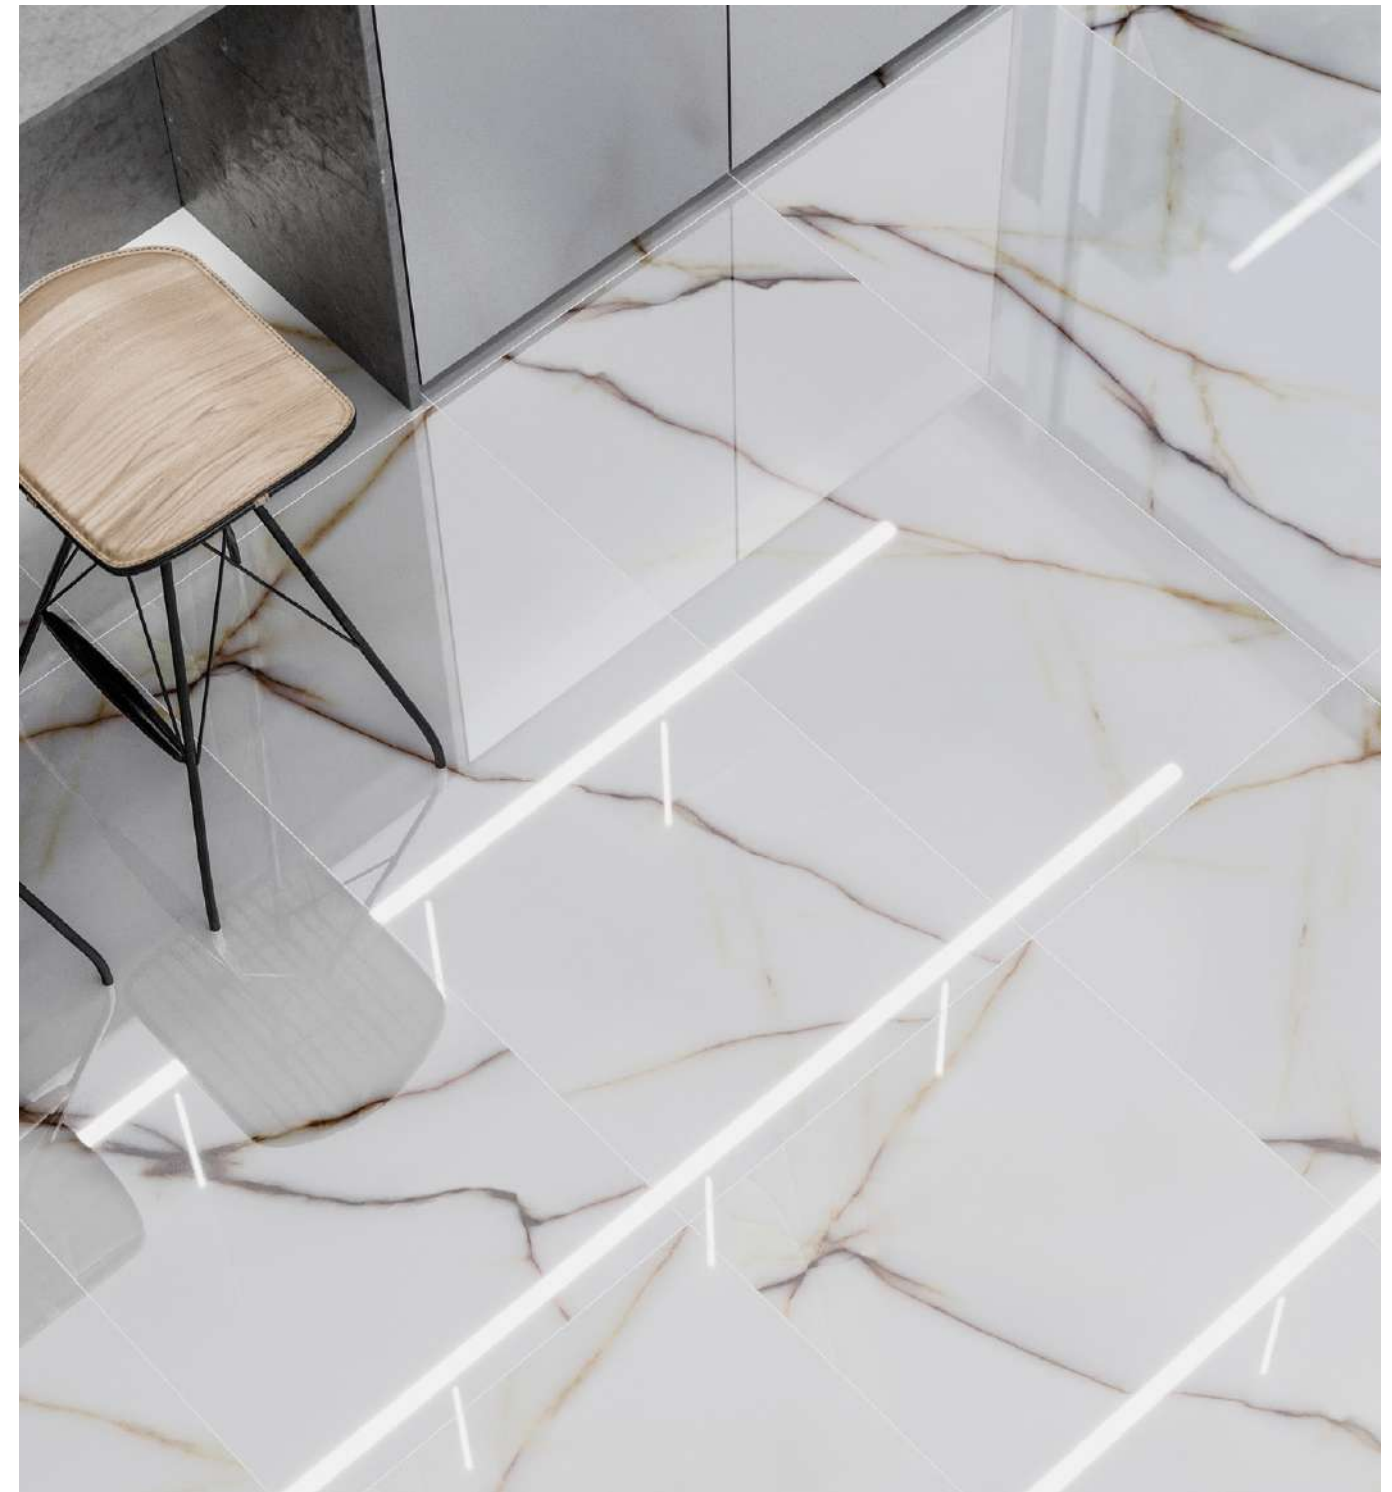

icon polished 60x120/24"x48" /rectified/