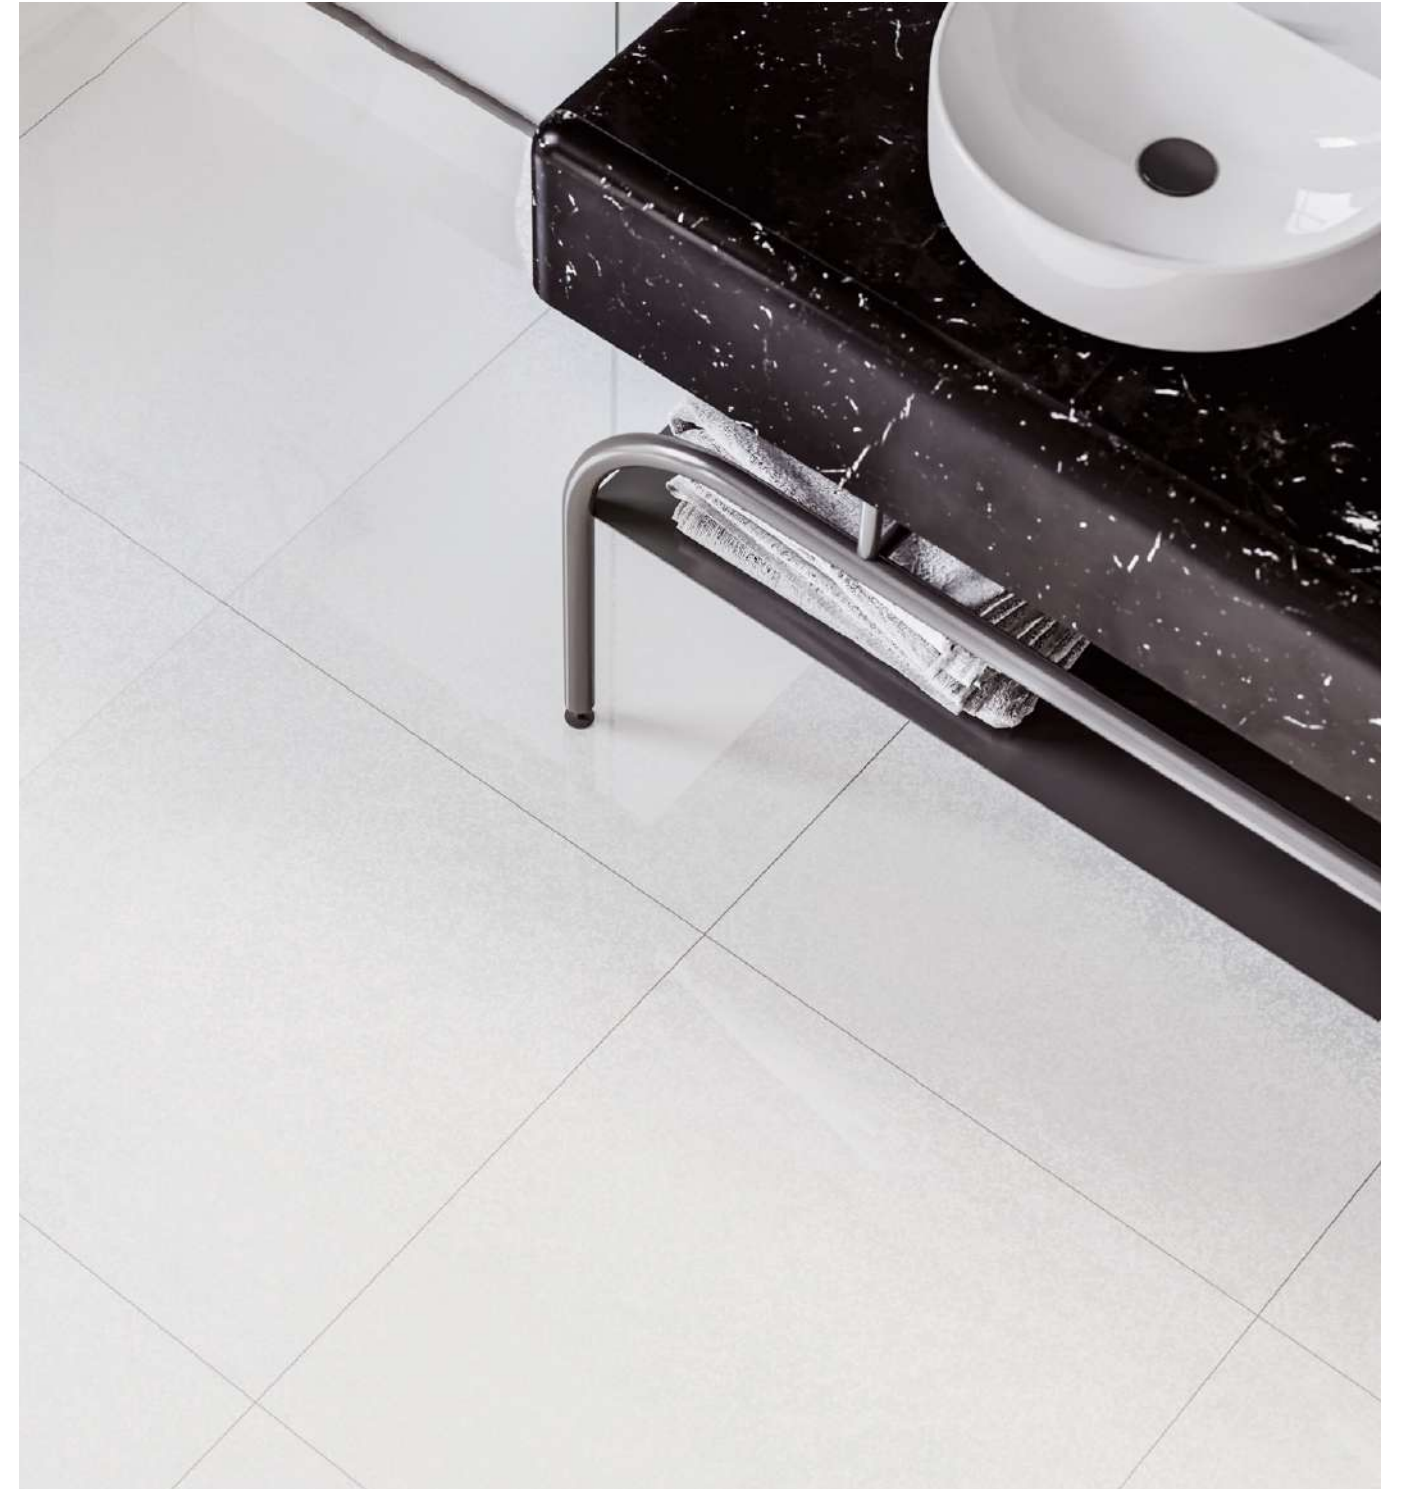

white sugar lappato 60x60/24"x24" /rectified/

color	format cm/in	thk. mm/in	ean code	surface	no. of faces	anti-slip	pei	rectified
white	60x120/12"x24"	10/0,40"	5901503214497	sugar lapp.	multi	—	III	✓
	60x60/24"x24"	9,0/0,36"	5901503209394	sugar lapp.	multi	—	III	✓
black	60x120/12"x24"	10/0,40"	5901503214480	sugar lapp.	multi	—	III	✓
	60x60/24"x24"	9,0/0,36"	5901503210031	sugar lapp.	multi	—	III	✓

	format cm/in	thk. mm/in	pcs./box	m²/sq ft box	kg/lb box	box/pallet	m²/sq ft pallet	kg/lb pallet
	60x120/24"x48"	10/0,40"	2	1,44/15,49	32/70,53	30	43,2/465	960/2116
	60x60/24"x24"	9,0/0,36"	4	1,44/15,49	28/61,71	30	43,2/465	840/1852