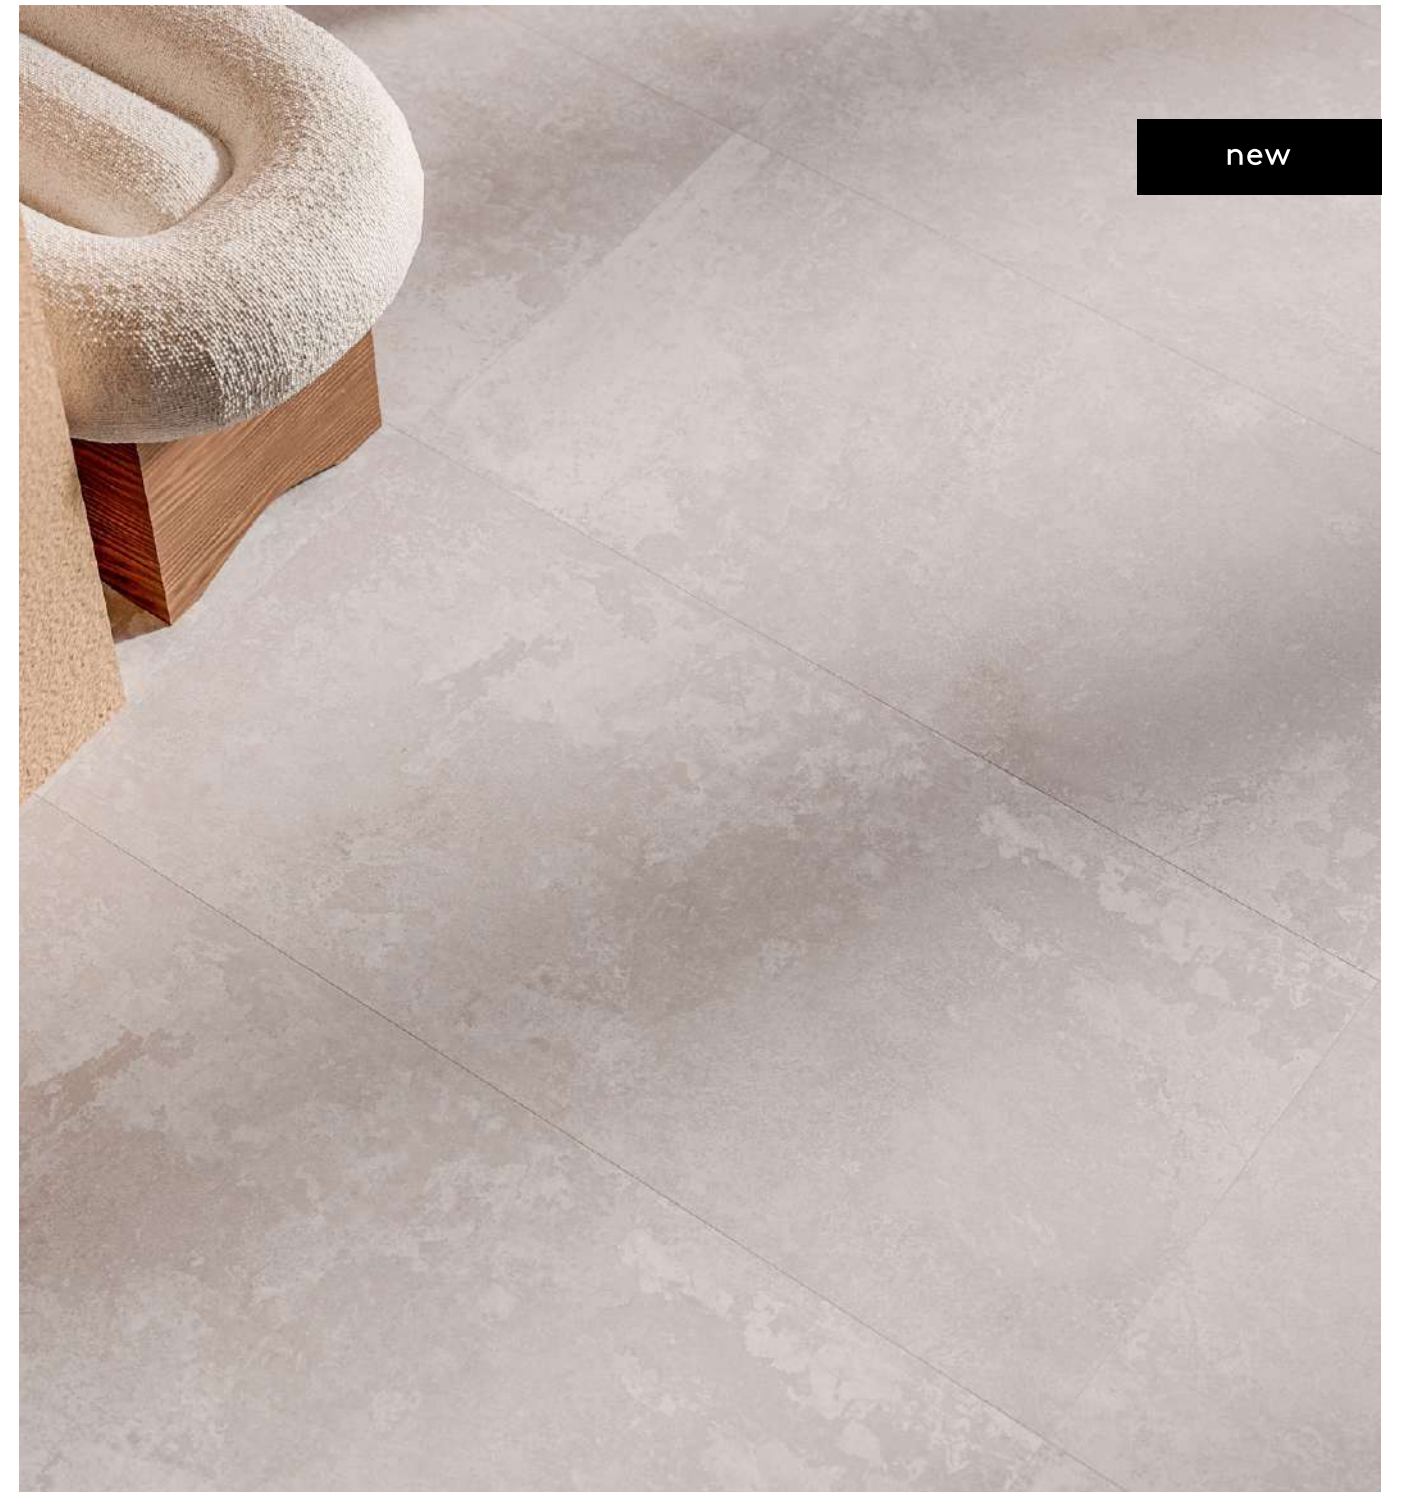

matera grey 60x120/24"x48" /rectified/