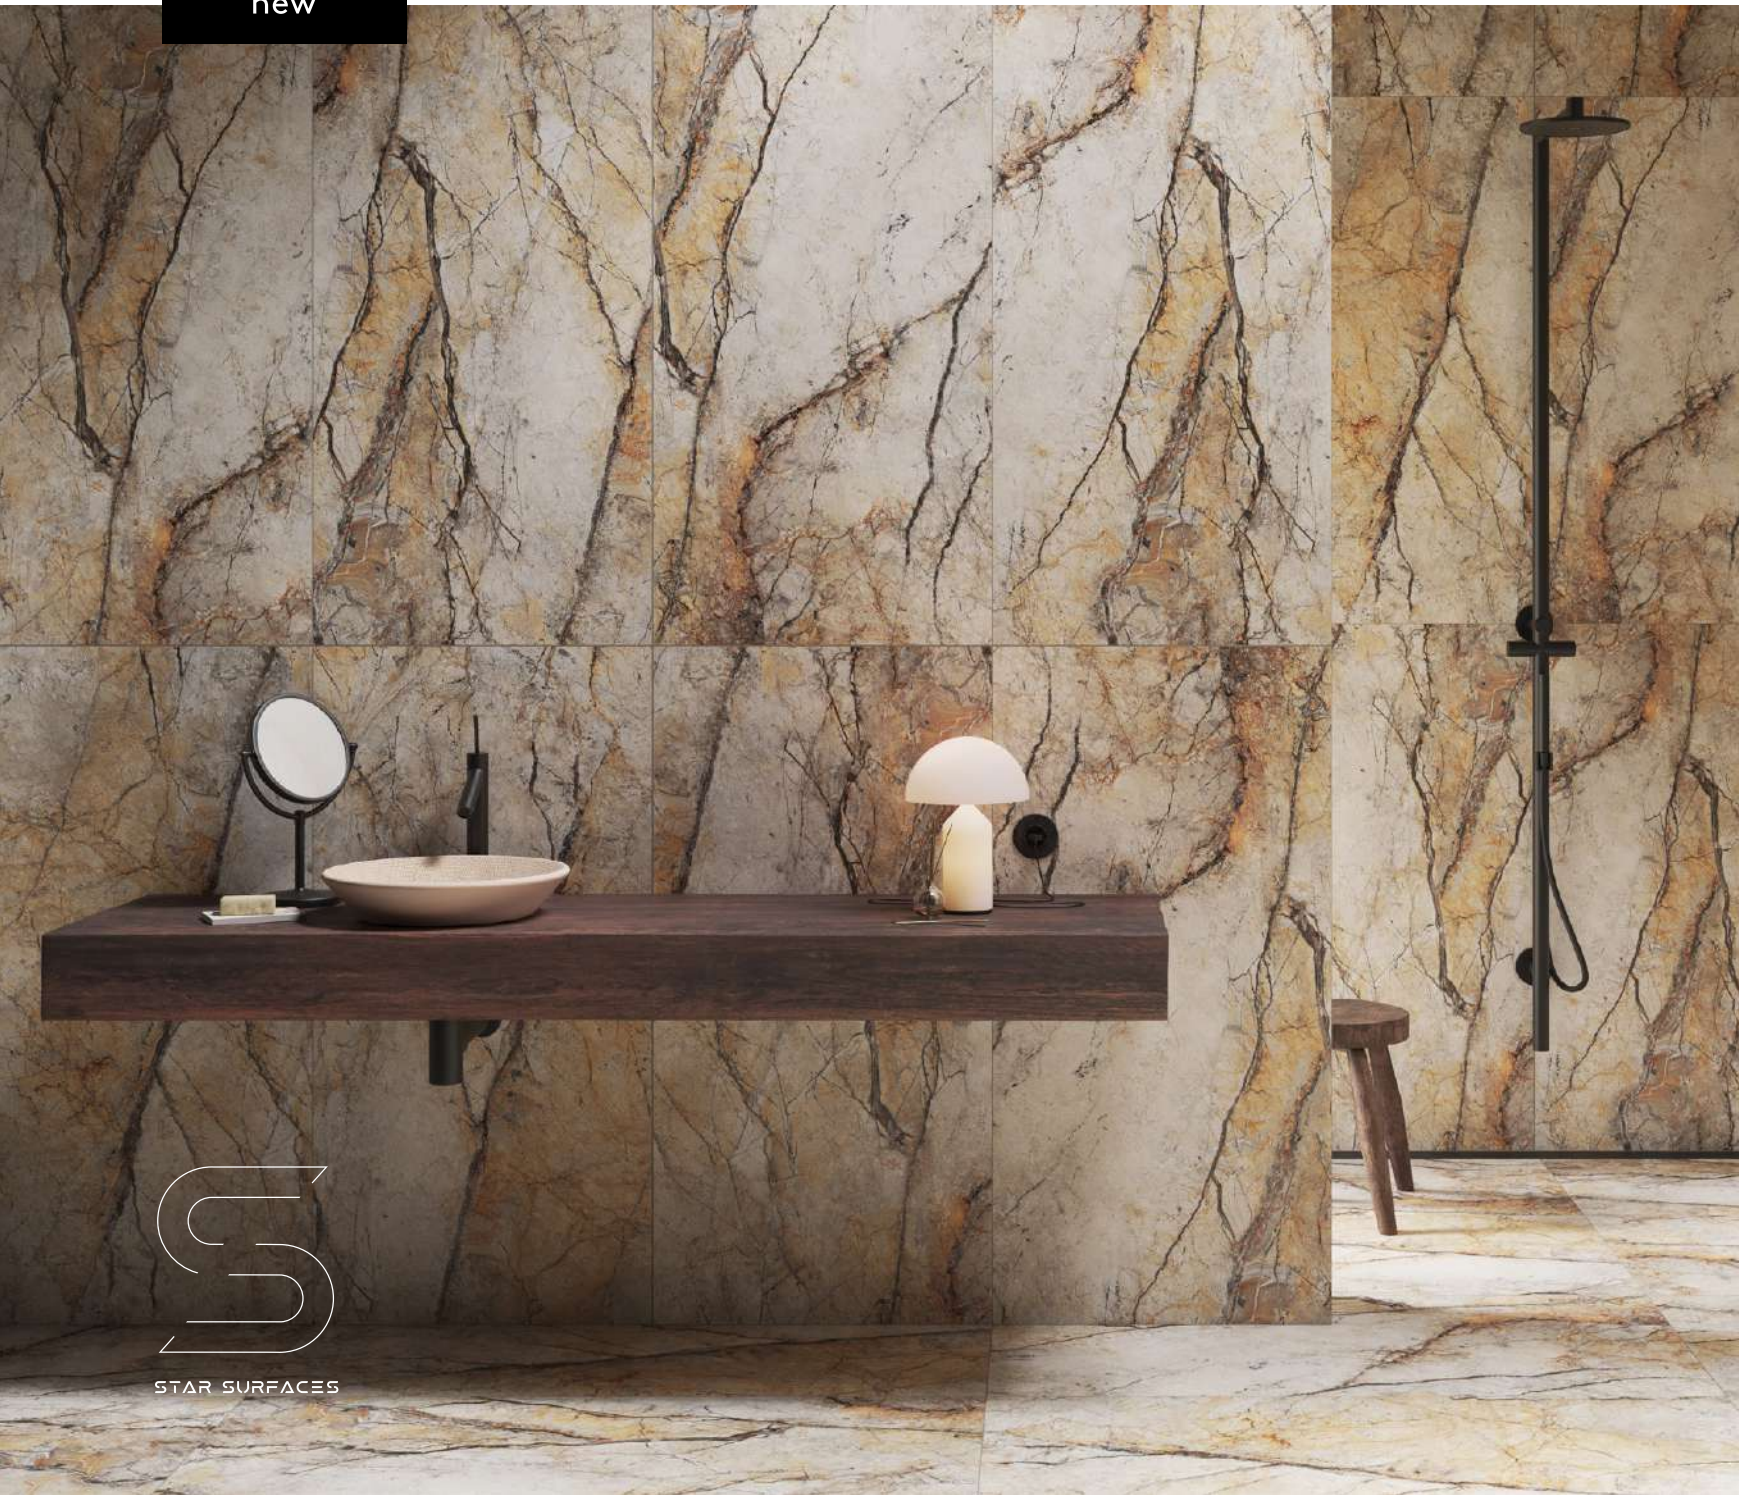

new

STAR SURFACES

canion collection

60x120/24"x48"

- ✎
- 🔪
- ✳️
- PEI
- 🌀
- 📏
- 🏠