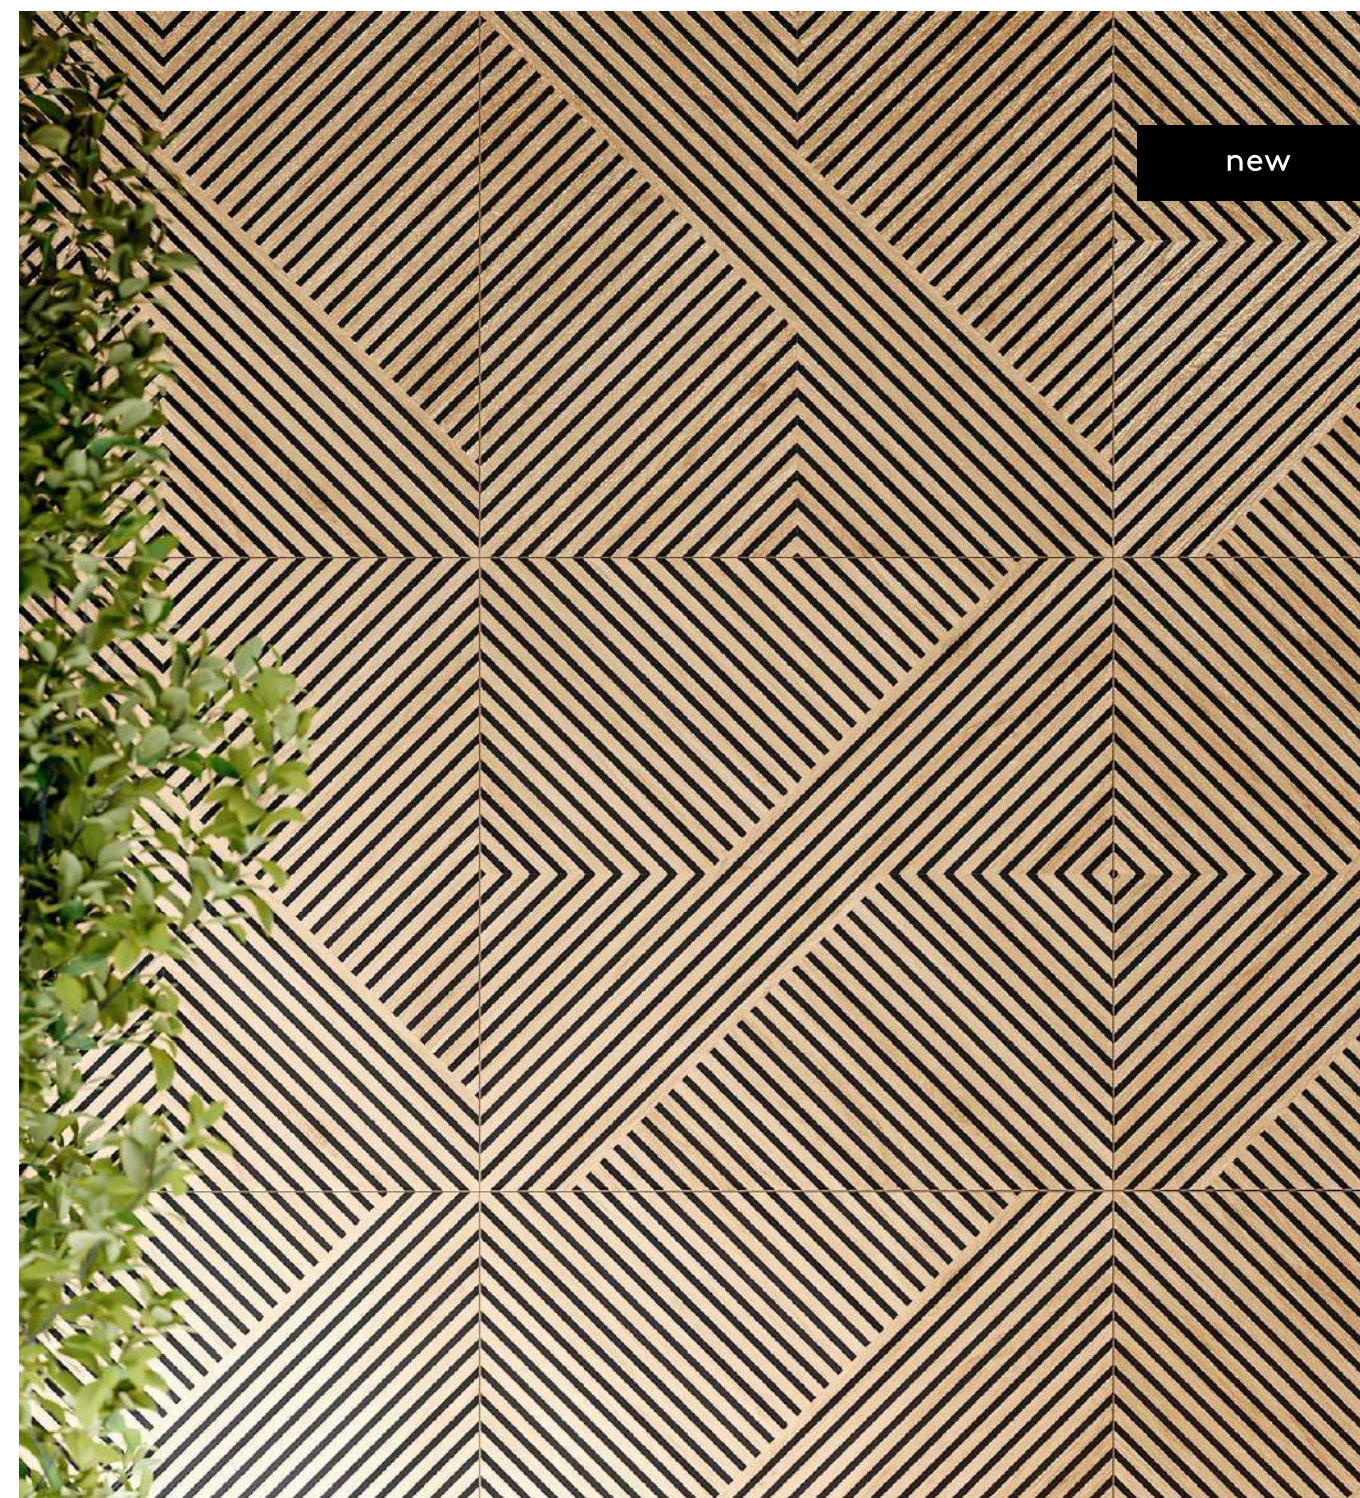

costole oak 60x60/24"x24" /rectified/