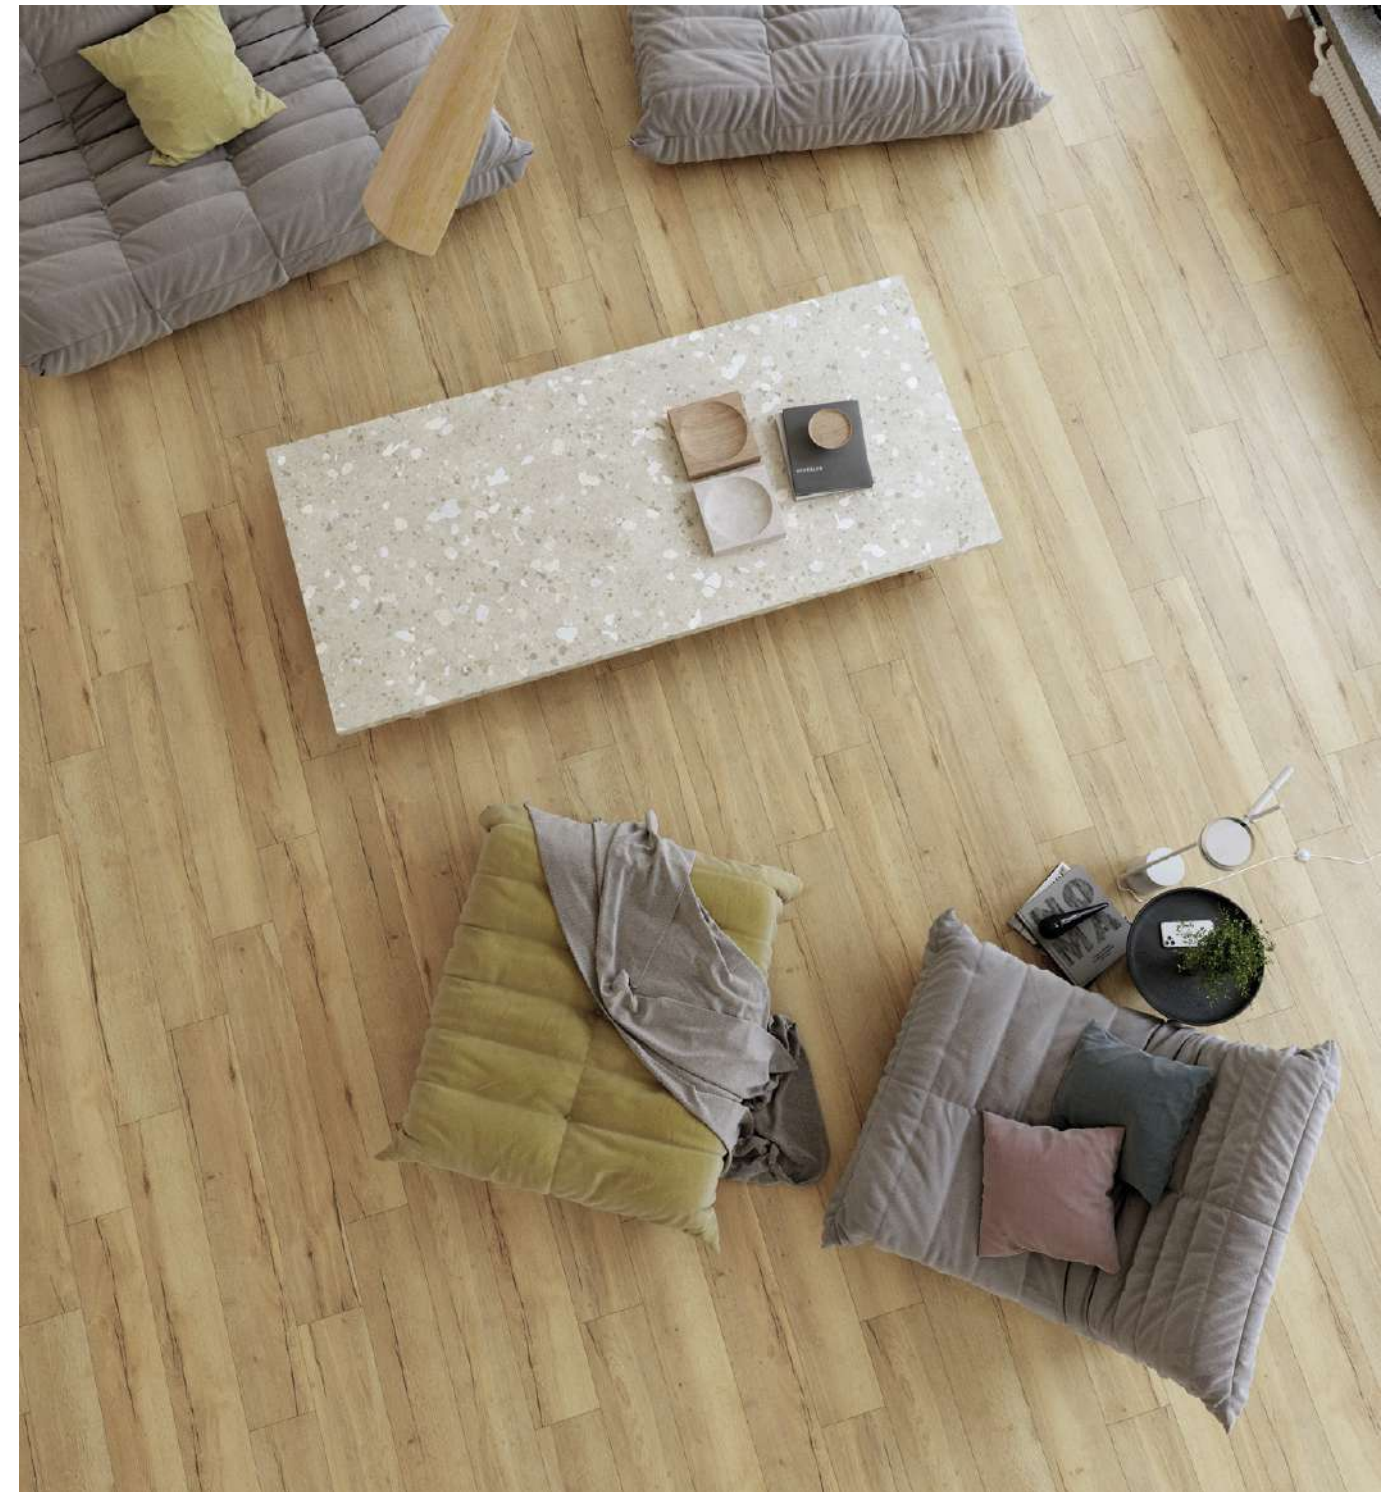

halifax mild 20x120/8"x48" /rectified/