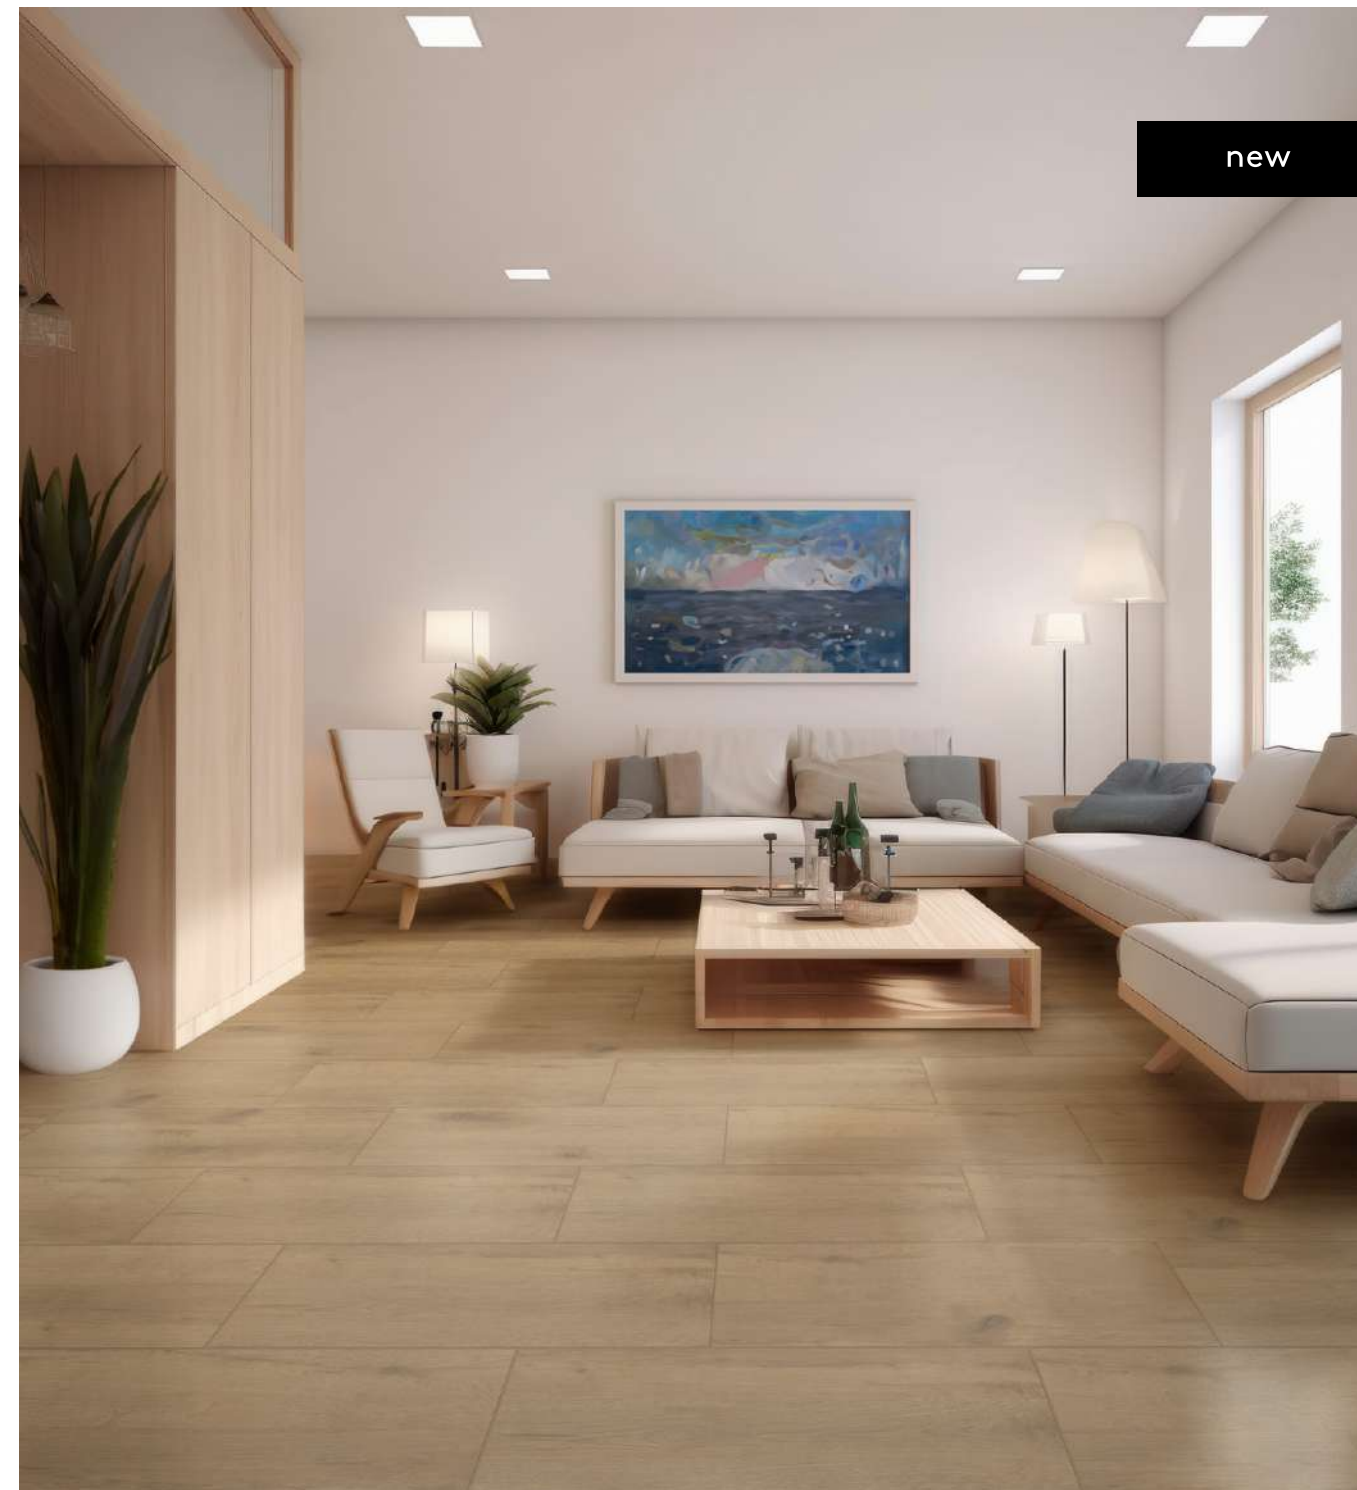

helsinki honey 30x60/12"x24" /non-rectified/