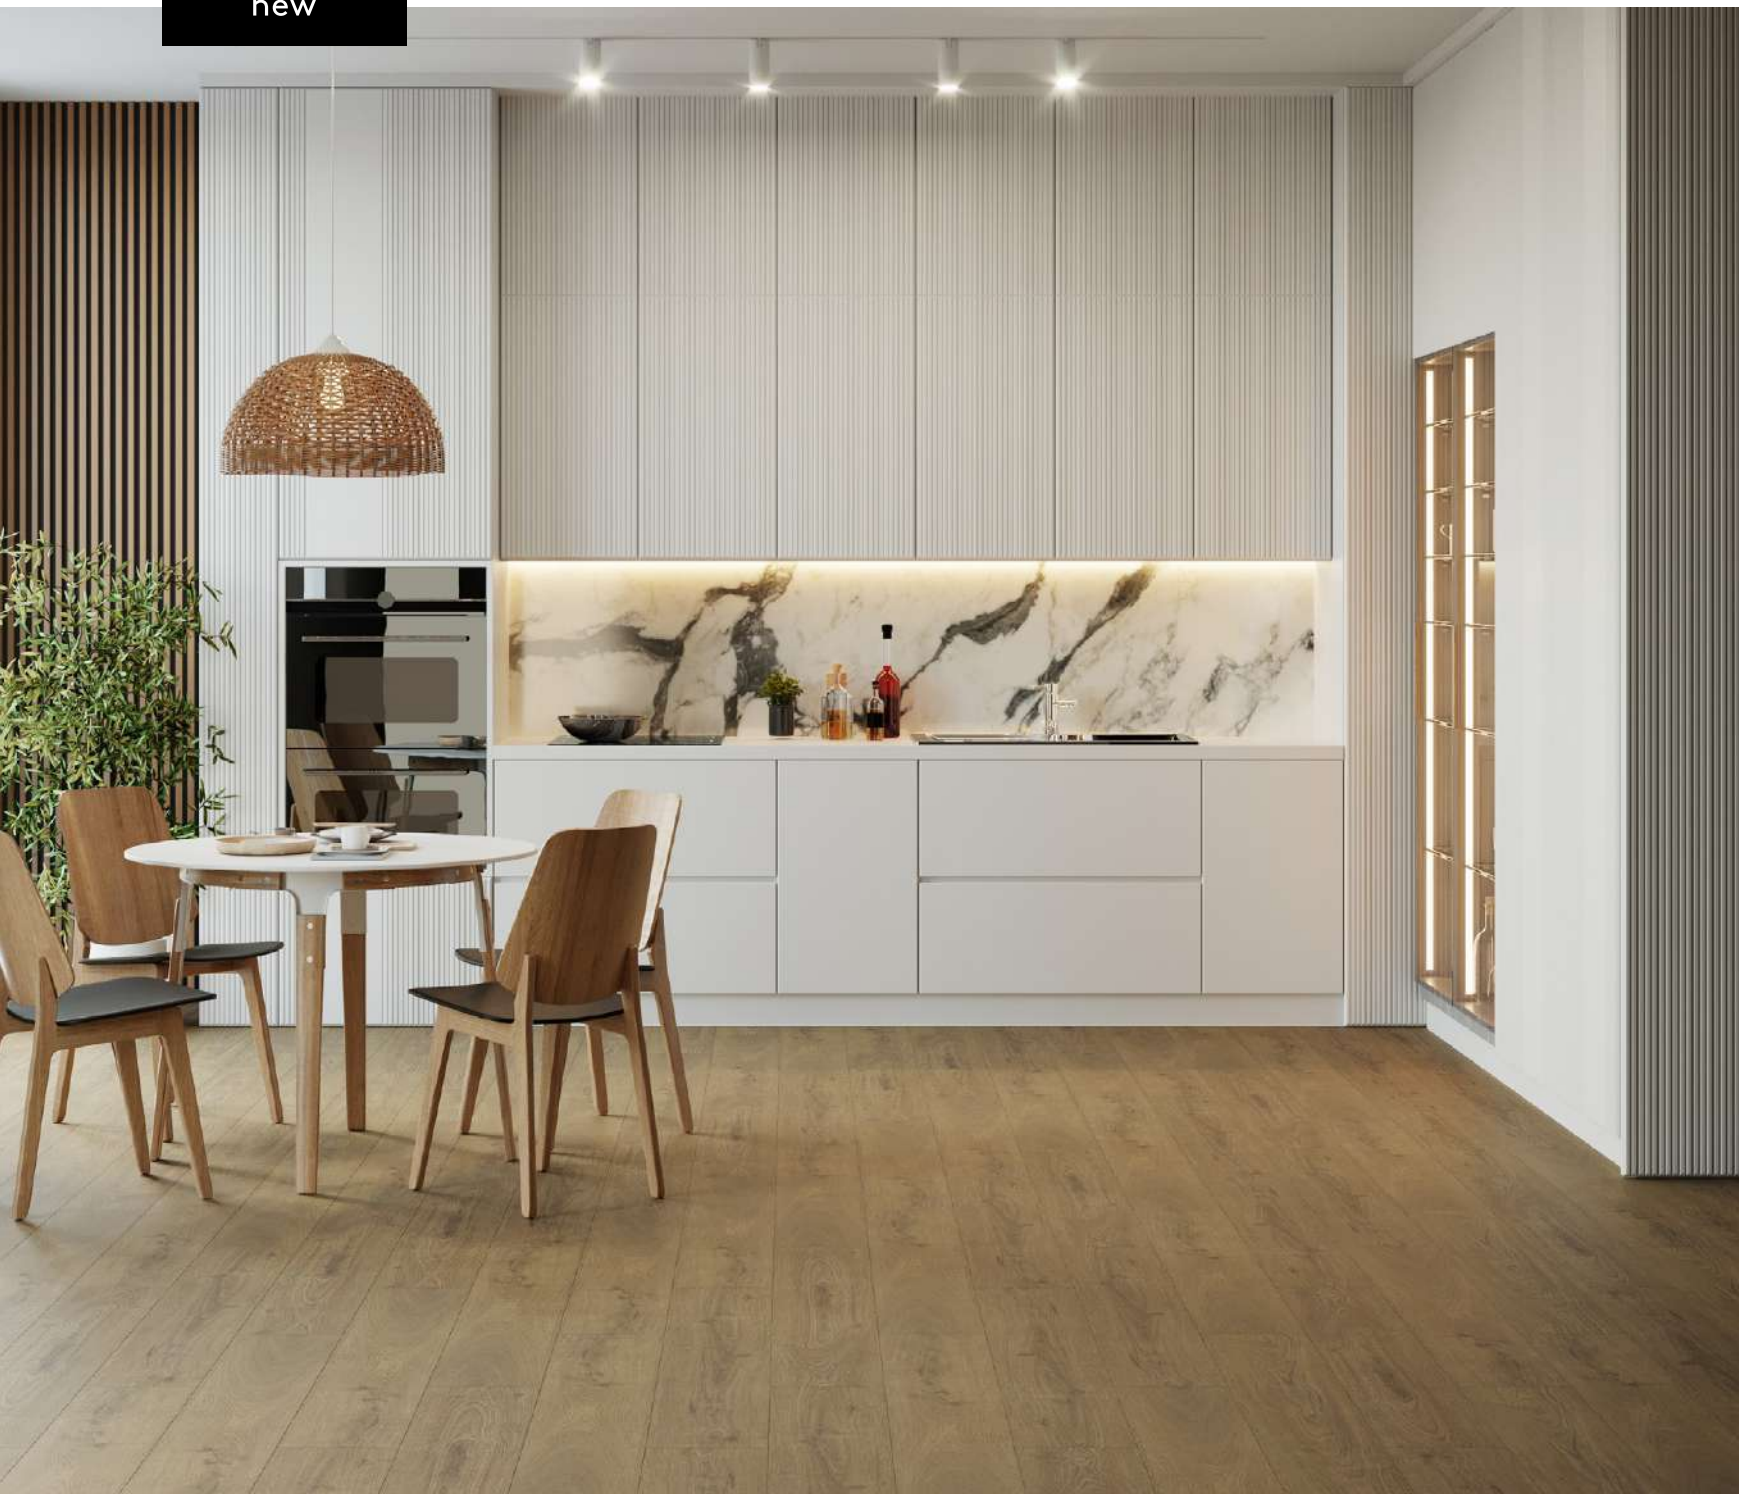

yosemite collection

15,5x62/6"x24" • 30x60/12"x24" • 20x120/8"x48"

new

PEI
IV

R9

30x60/12"x24"

15,5x62/6"x24"

20x120/8"x48" rectified