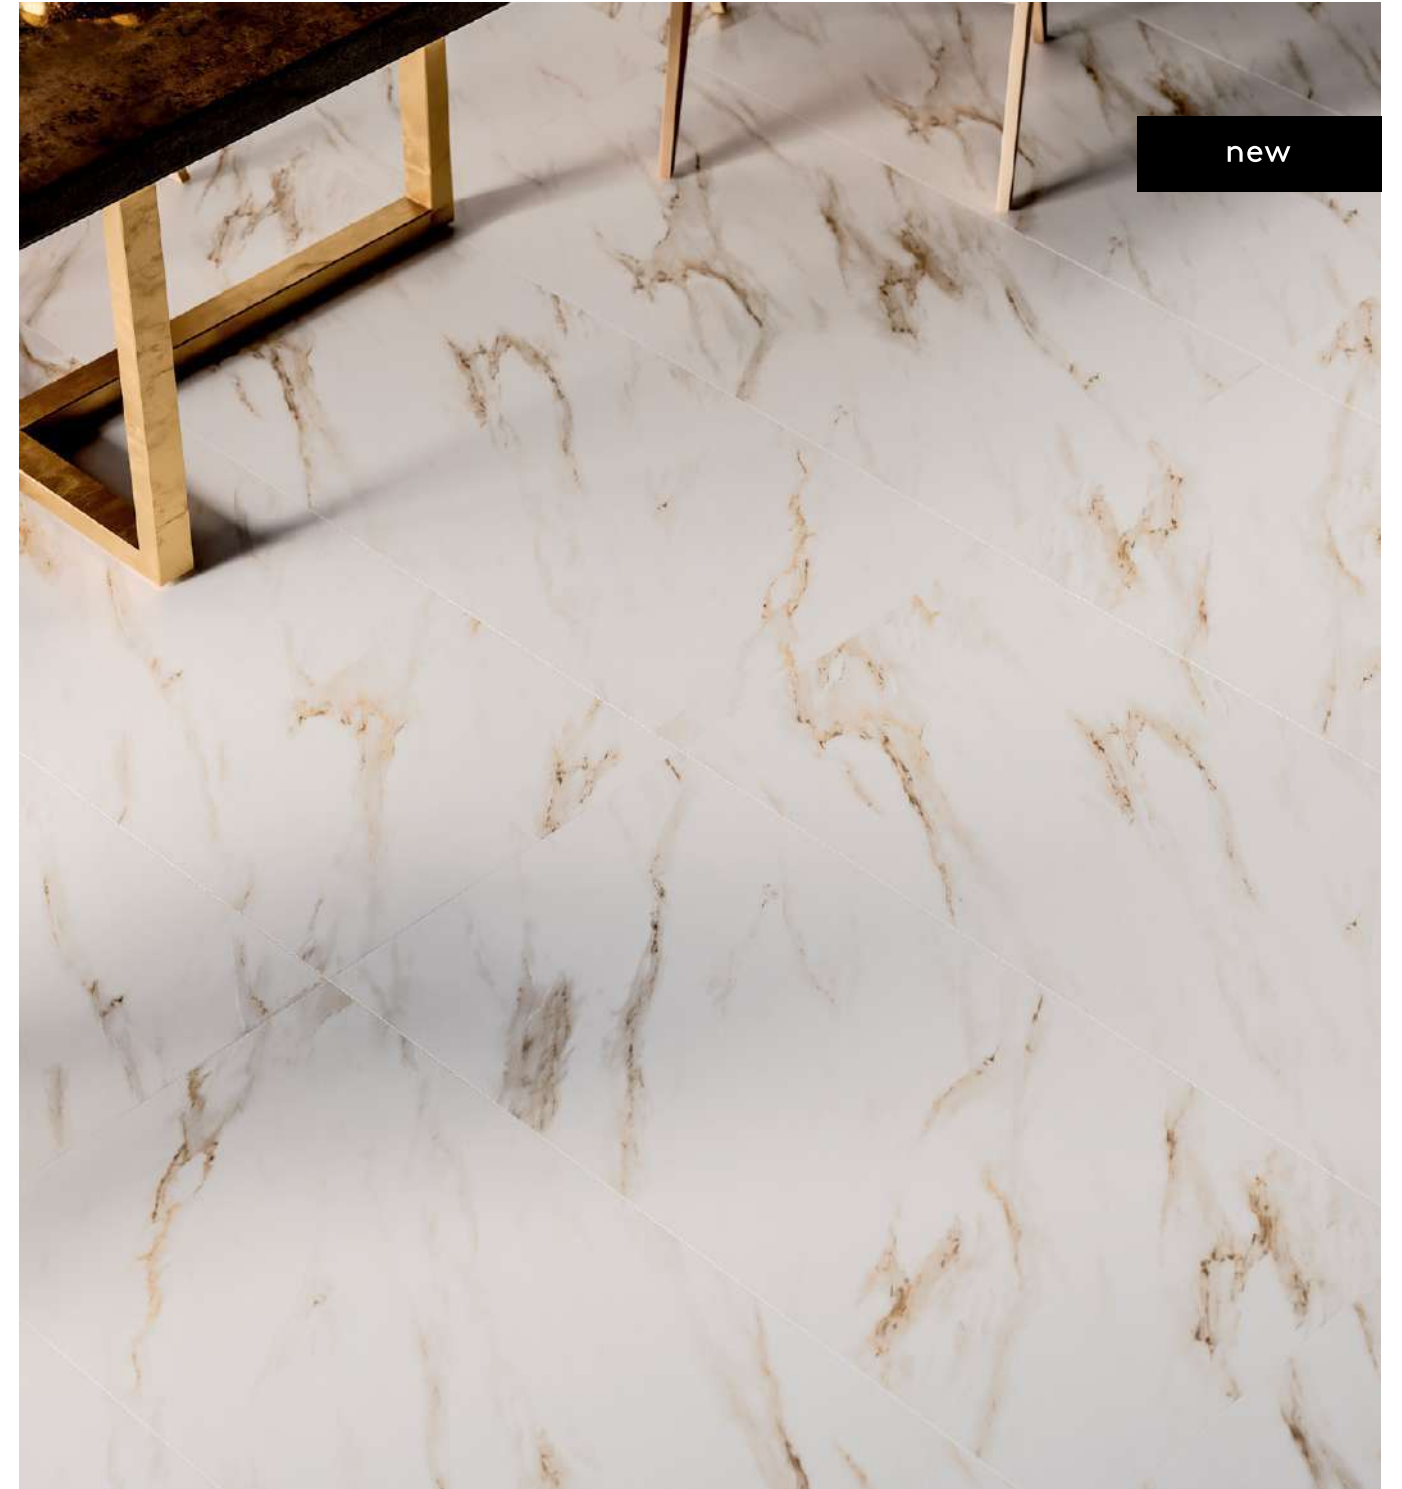

new

vena bella 60x120/24"x48" /rectified/