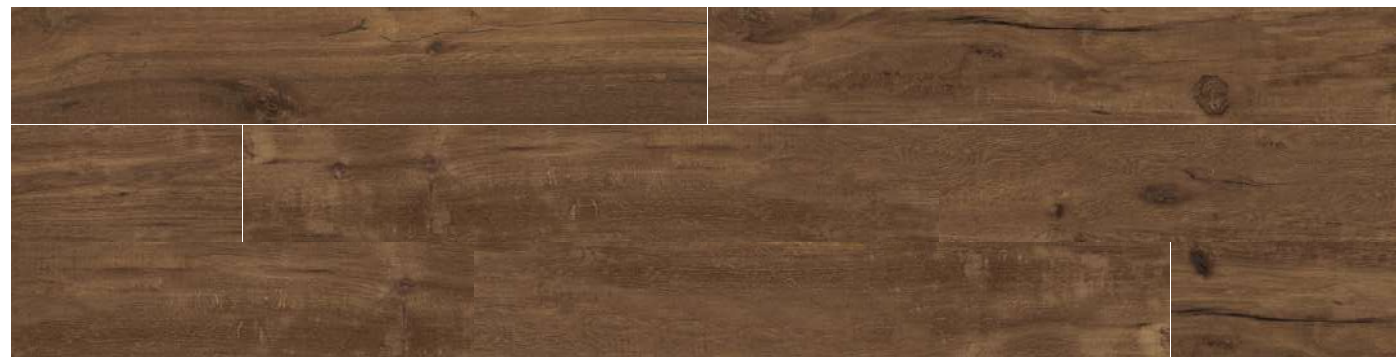

wenge 20x120/8"x48" rectified

color	format cm/in	thk. mm/in	ean code	surface	no. of faces	anti-slip	pei	rectified
almond	20x120/8"x48"	10/0,40"	5901503206508	mat	18	—	IV	✓
honey	20x120/8"x48"	10/0,40"	5901503206522	mat	18	—	IV	✓
beige	20x120/8"x48"	10/0,40"	5901503206515	mat	18	—	IV	✓
brown	20x120/8"x48"	10/0,40"	5901503206539	mat	18	—	IV	✓
wenge	20x120/8"x48"	10/0,40"	5901503206751	mat	18	—	IV	✓

	format cm/in	thk. mm/in	pcs./box	m²/sq ft box	kg/lb box	box/pallet	m²/sq ft pallet	kg/lb pallet
	20x120/8"x48"	10/0,40"	5	1,2/12,91	26/57,3	45	54/581	1170/2579