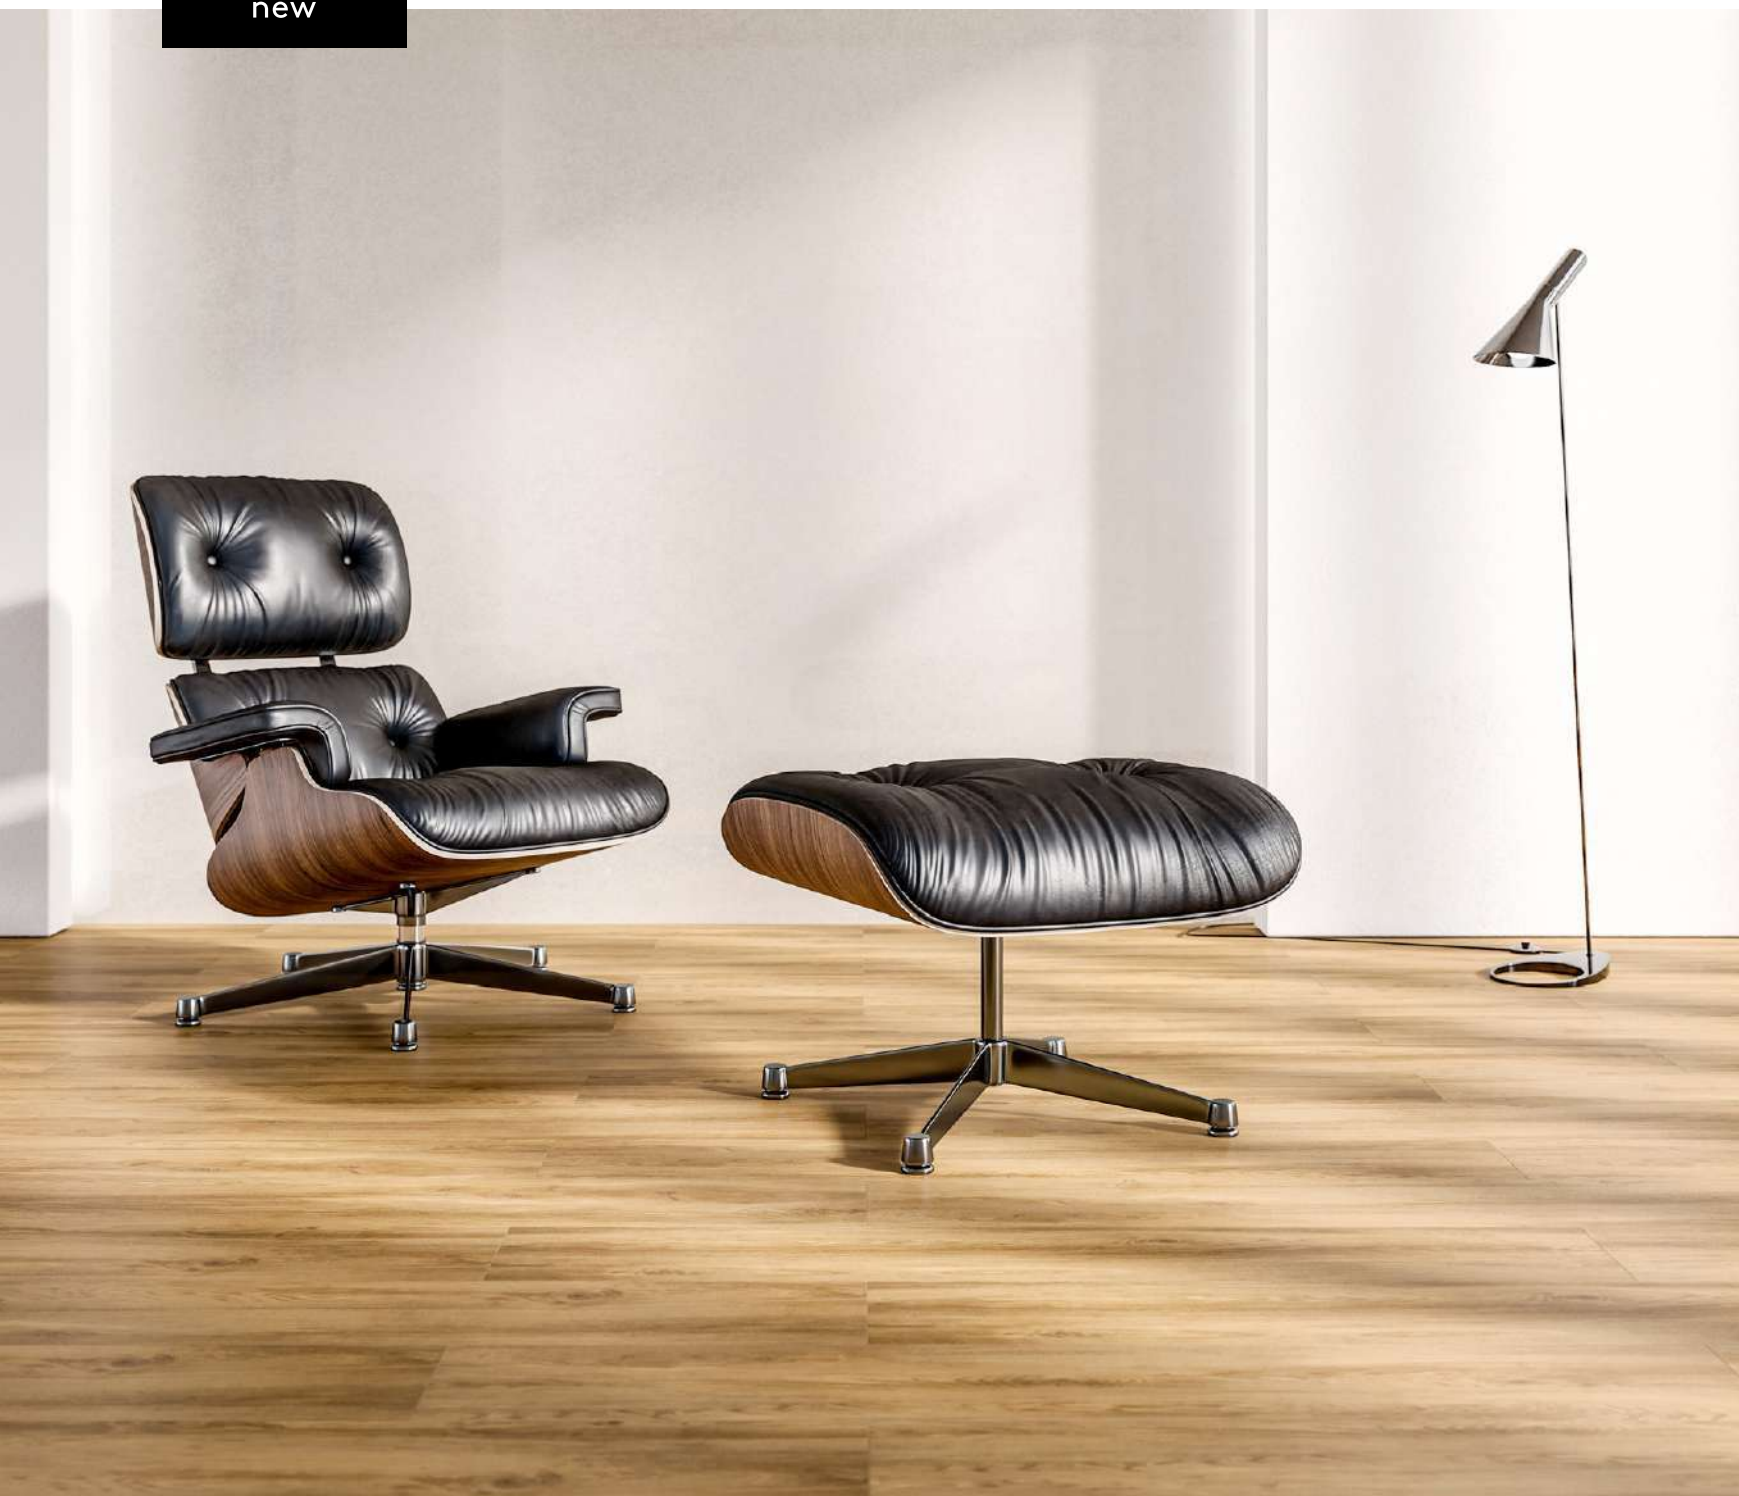

tyrol collection

20x120/8"x48"

new

20x120/8"x48" rectified

/inspired by/ wood look

collection **formats**

available **colours**

beige 20x120/8"x48" rectified