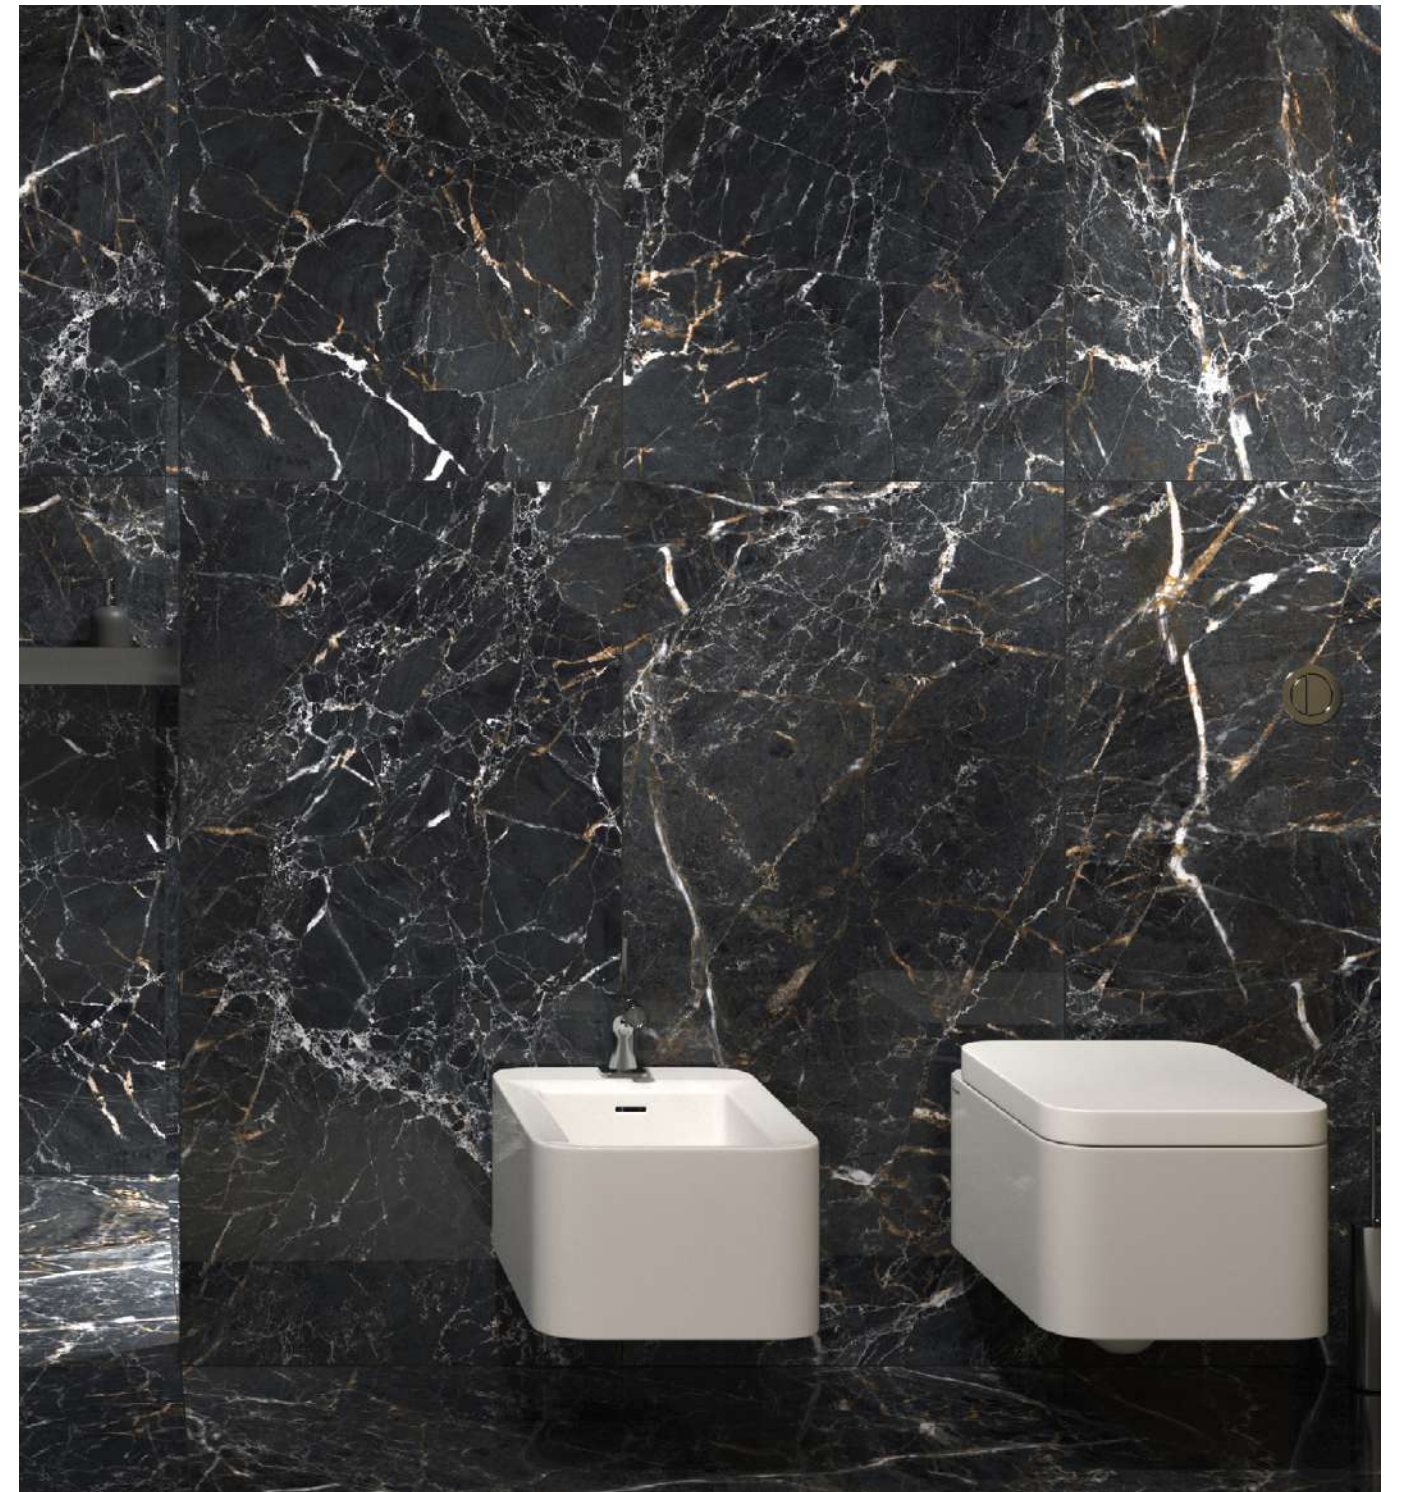

gravity polished 60x120/24"x48" /rectified/