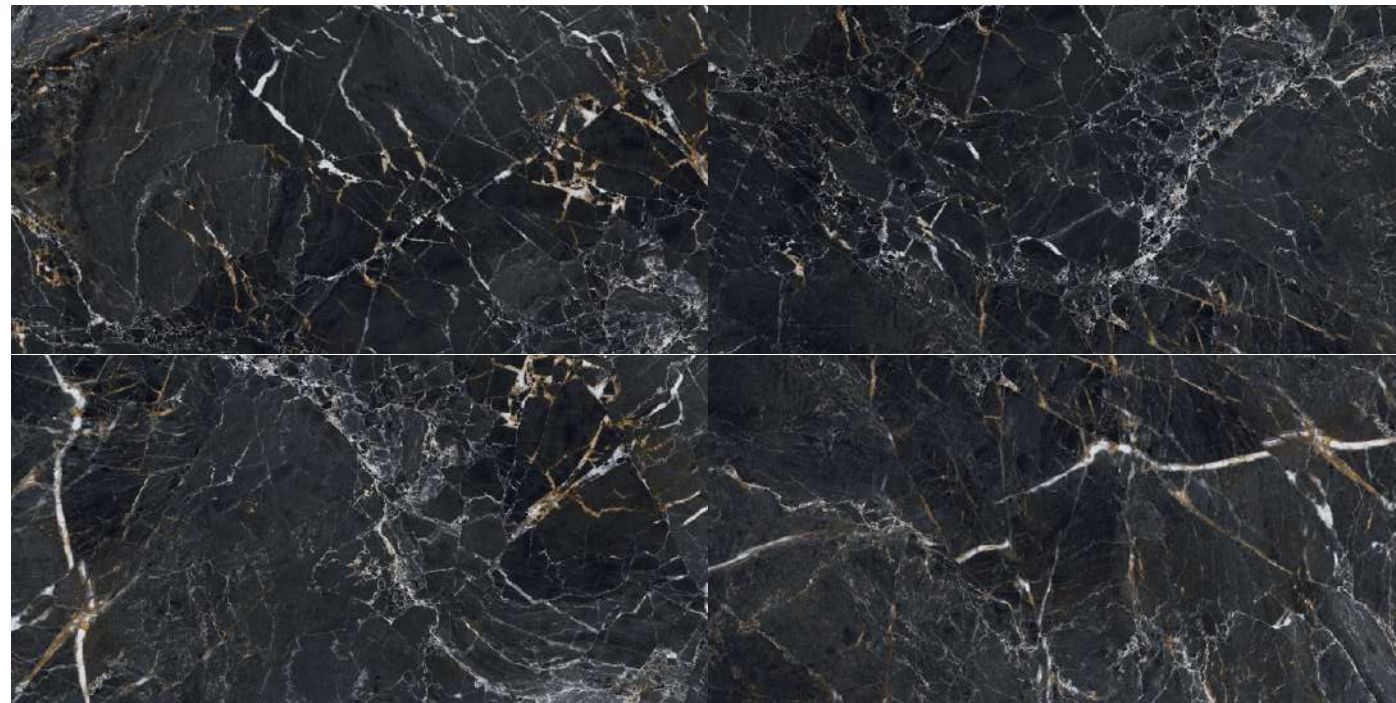

gravity 60x120/24"x48" (nominal size) rectified

color	format cm/in	thk. mm/in	ean code	surface	no. of faces	anti-slip	pei	rectified
gravity	60x120/24"x48"	10/0,40"	5901503221969	polished	10	—	III	✓

	format cm/in	thk. mm/in	pcs./box	m²/sq ft box	kg/lb box	box/pallet	m²/sq ft pallet	kg/lb pallet
	60x120/24"x48"	10/0,40"	2	1,44/15,49	32/70,53	30	43,2/465	960/2116