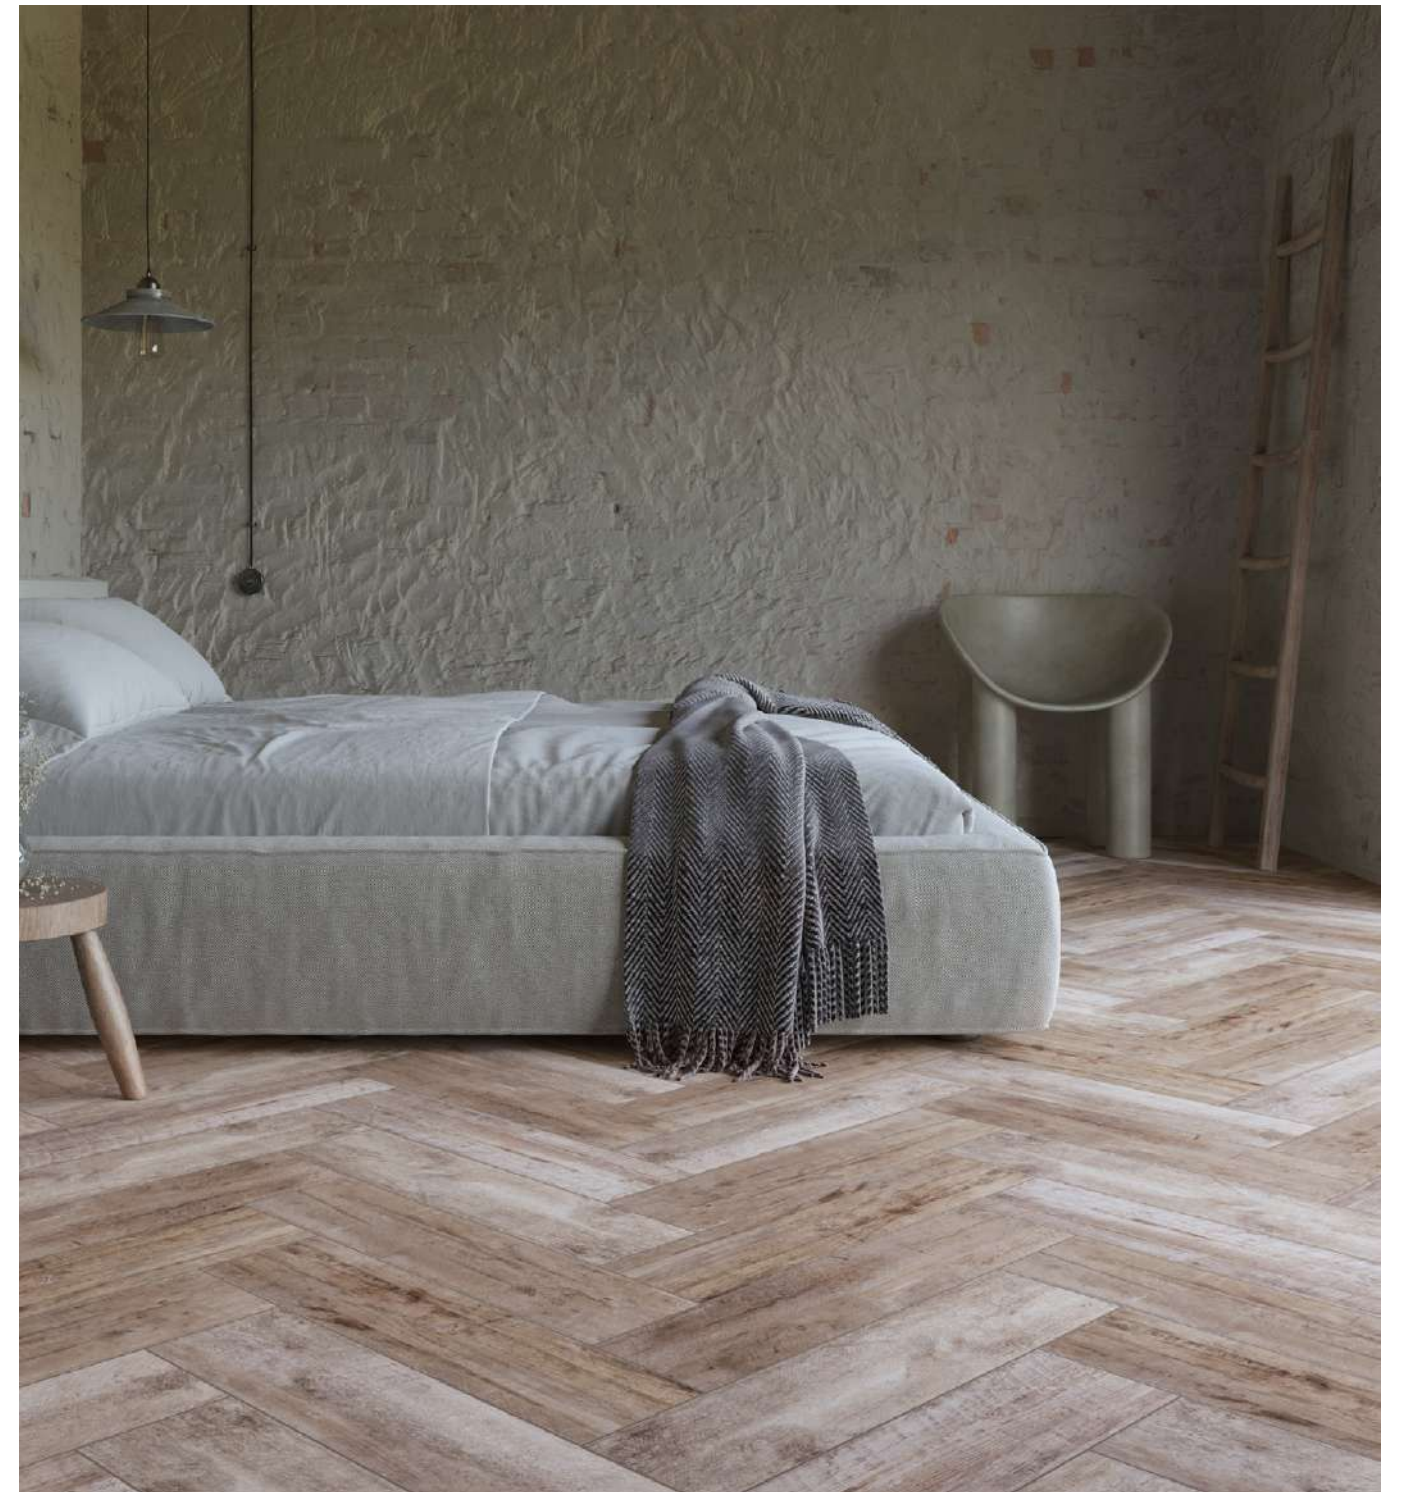

timber 15,5x62/6"x24" /non-rectified/