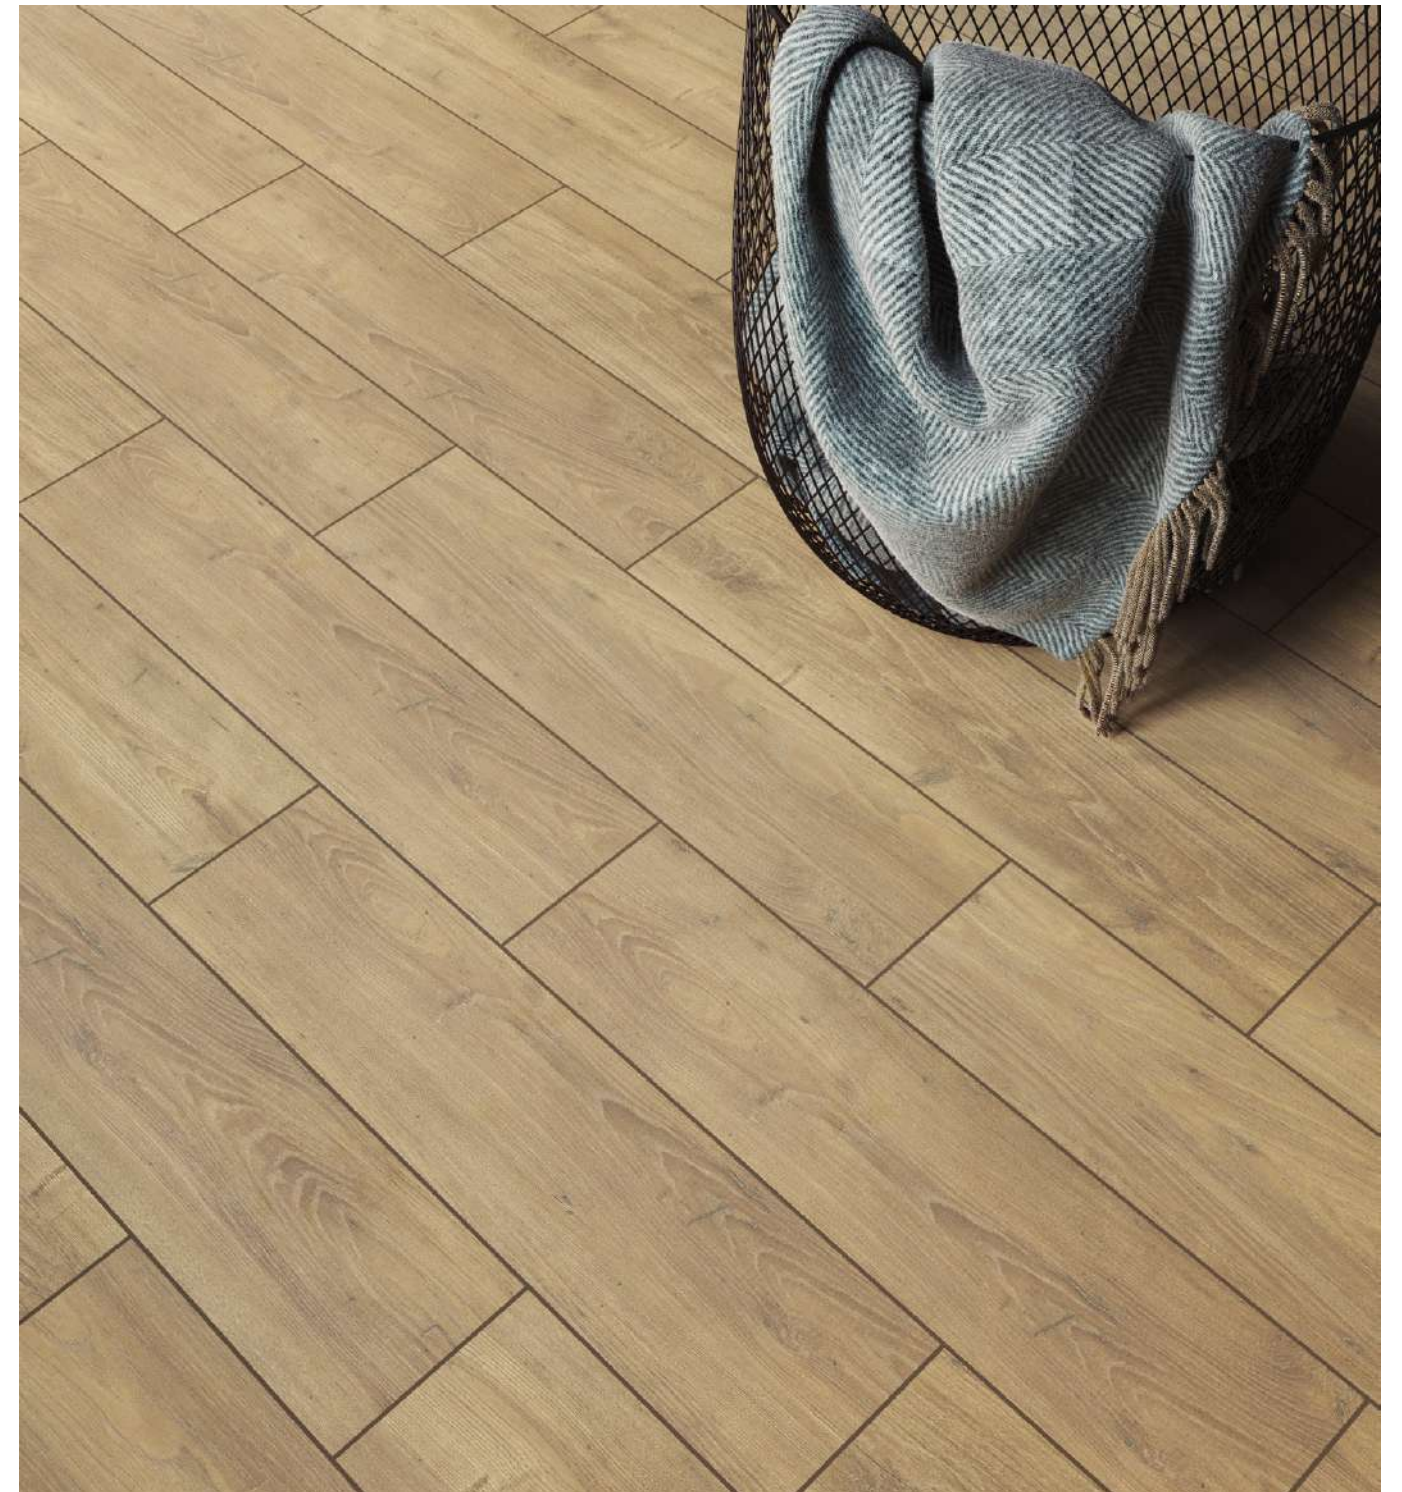

oslo beige 15,5x62/6"x24" /non-rectified/