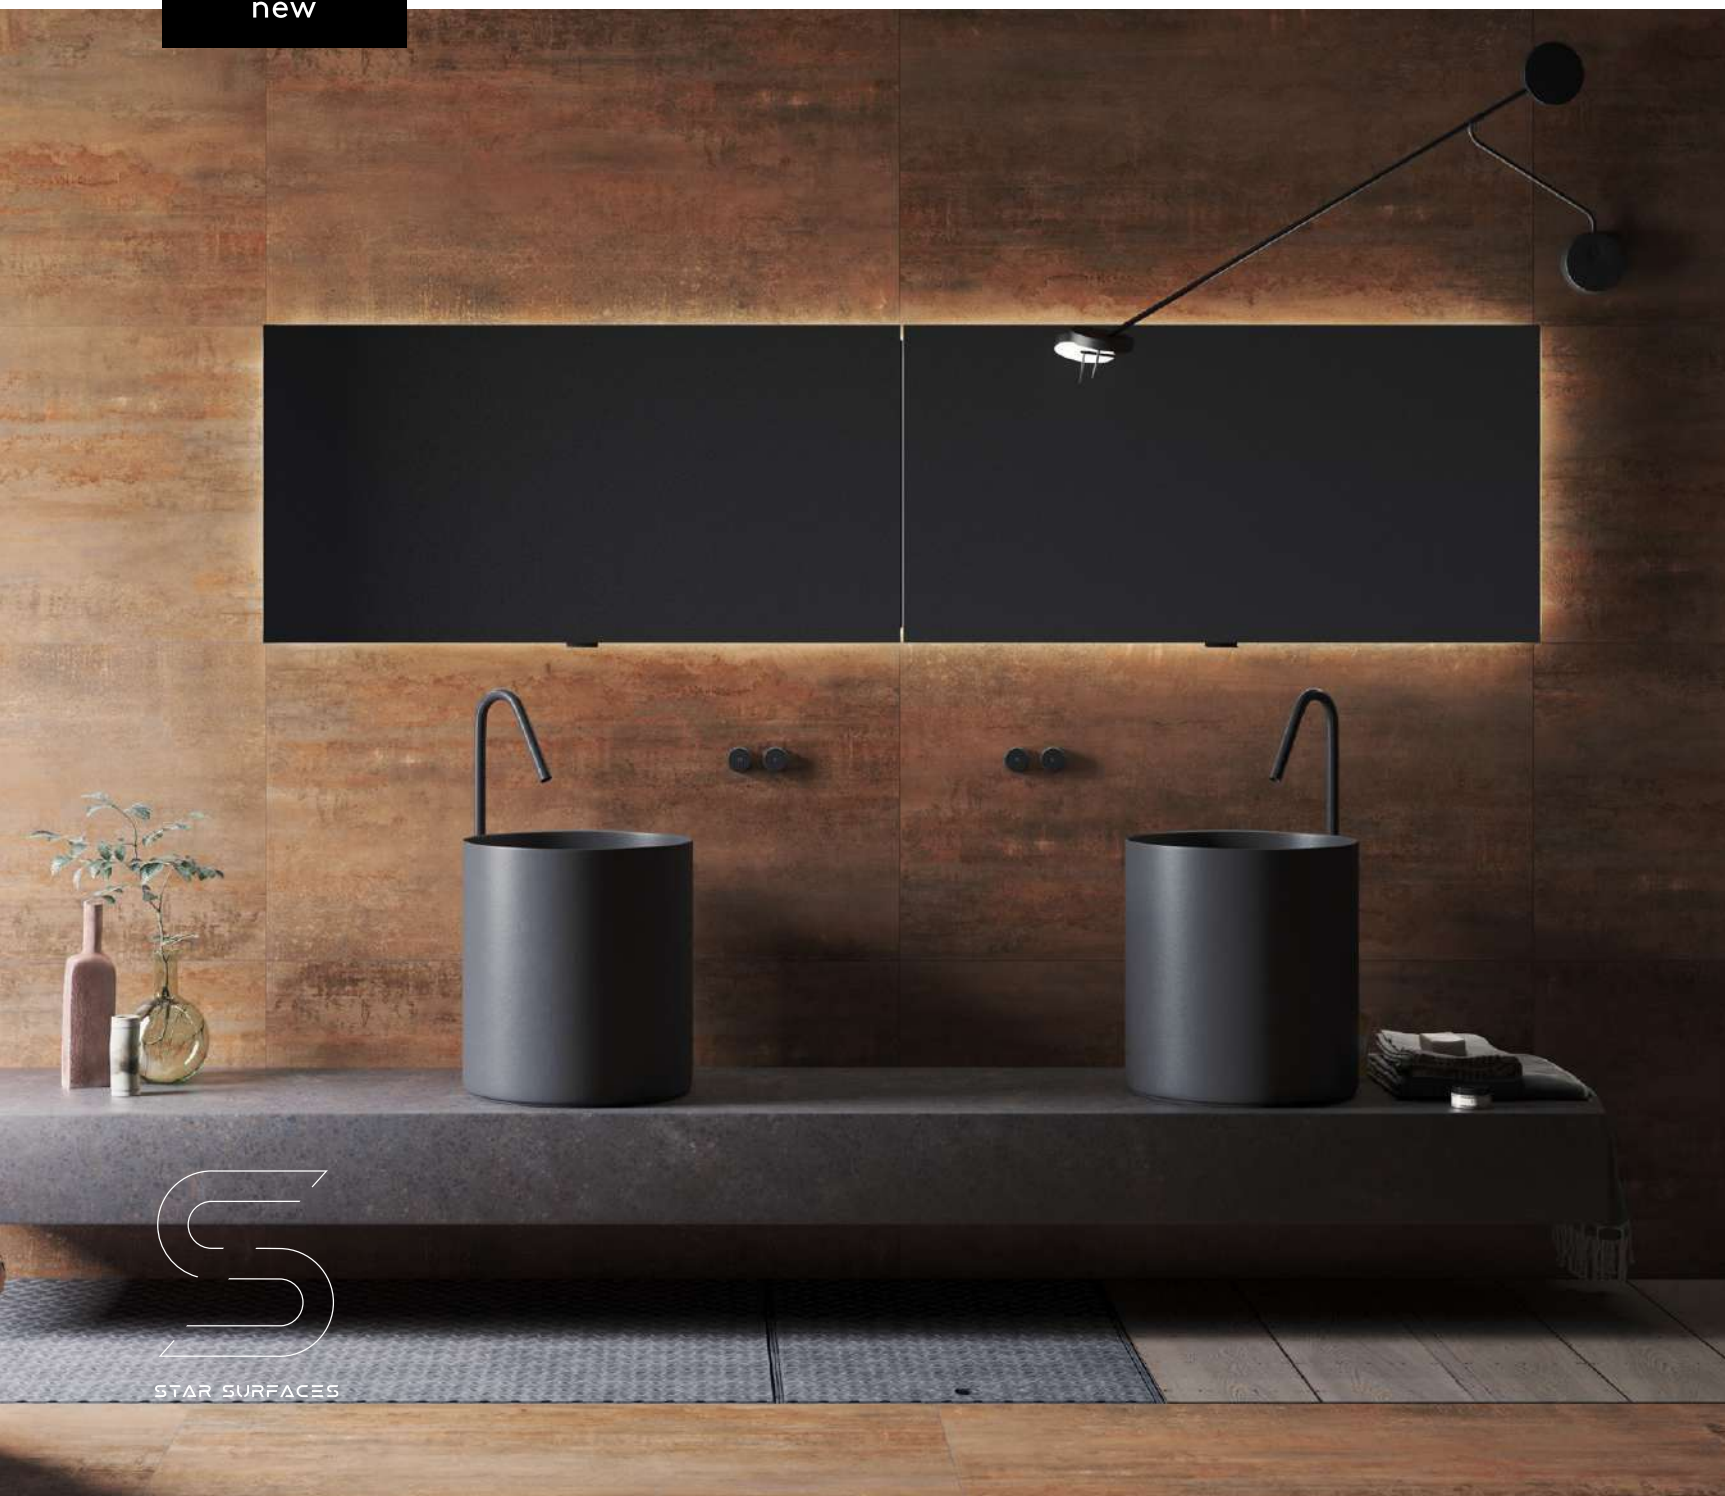

grunge collection

60x120/24"x48"

new

60x120/24"x48" rectified

/inspired by/ stone look

collection formats

available colours

white 60x120/24"x48" rectified