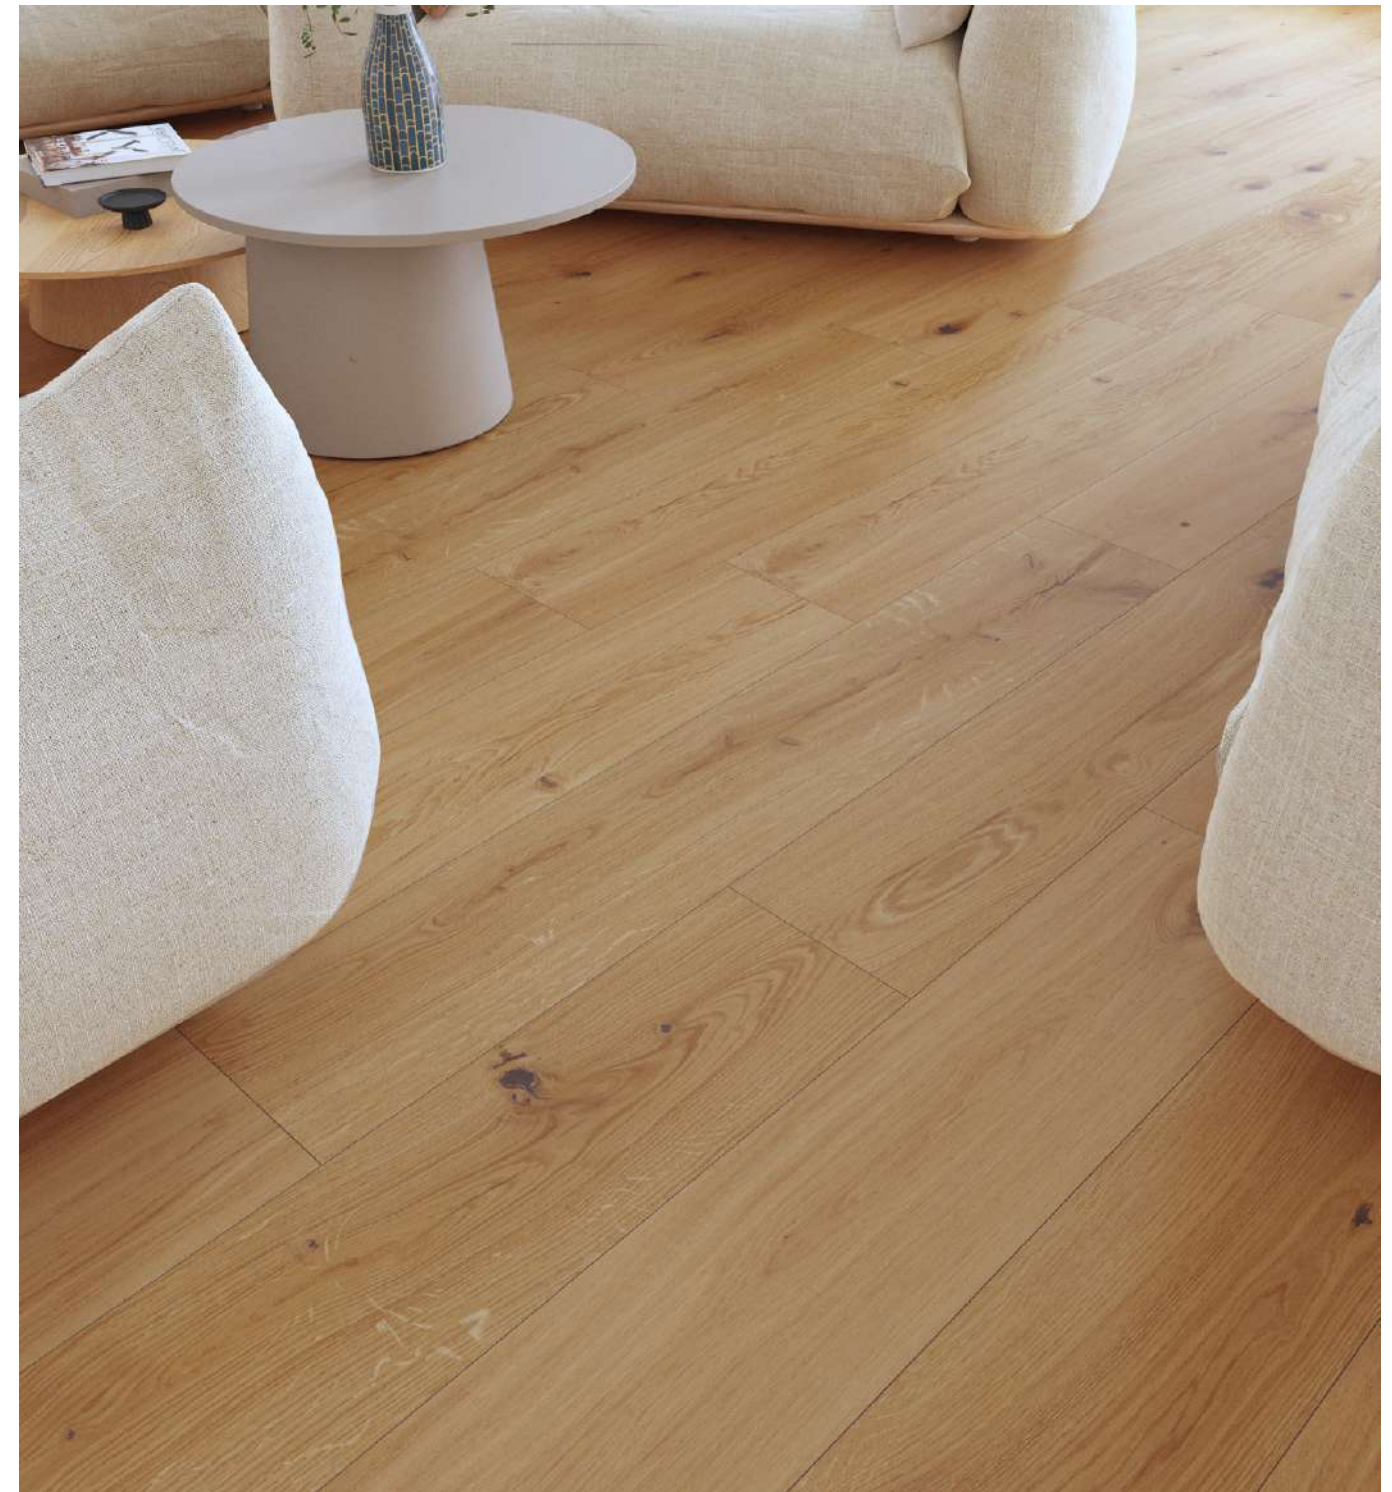

queens collection

20x120/8"x48"

20x120/8"x48" rectified

queens 20x120/8"x48" rectified

color	format cm/in	thk. mm/in	ean code	surface	no. of faces	anti-slip	pei	rectified
queens	20x120/8"x48"	10/0,40"	5901503218549	mat	18	—	IV	✓