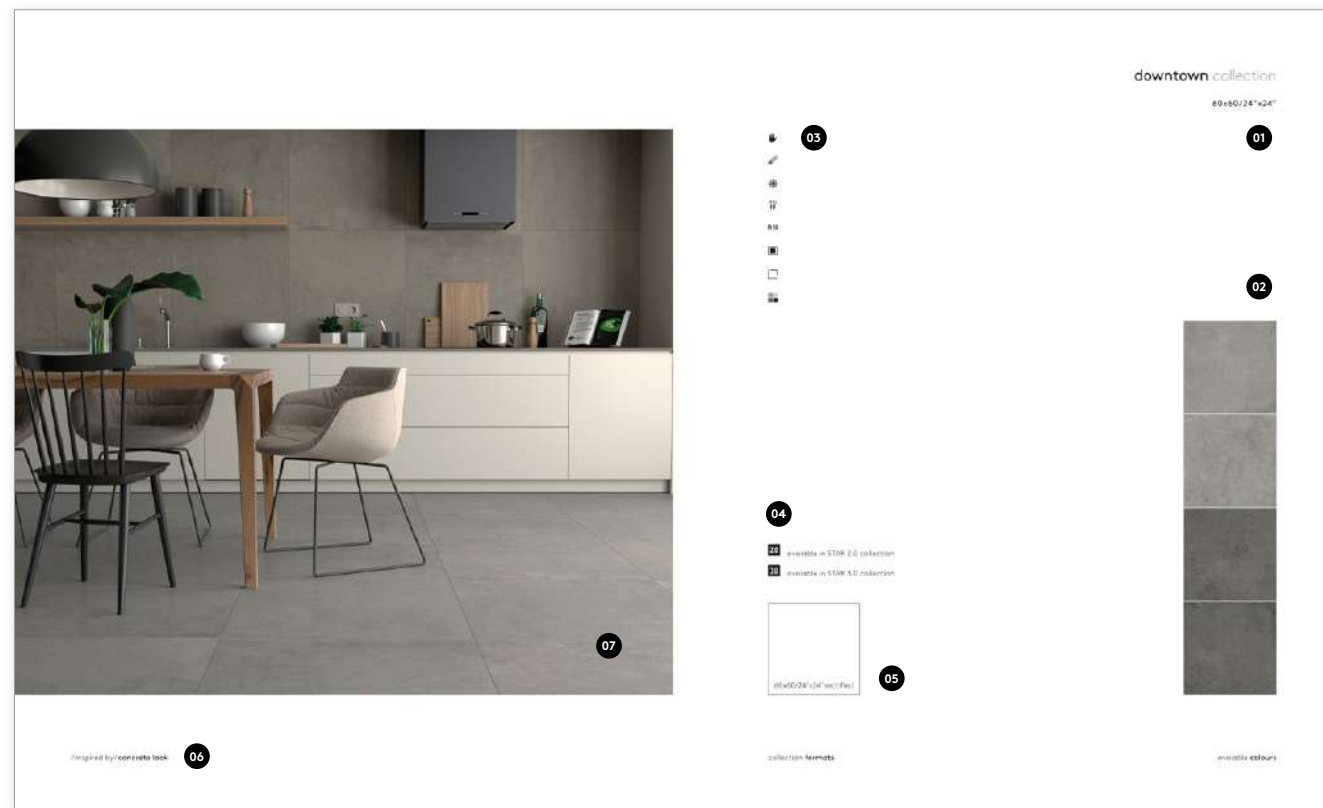

- 01 collection name and size
- 02 color samples
- 03 technical pictograms
- 04 available Star 3.0 or Star 2.0
- 05 size pictogram
- 06 inspiration
- 07 visualisation

- 08 collection name
- 09 technical pictogram
- 10 collection sample faces
- 11 technical information
- 12 packing system
- 13 inspiration
- 14 visualisation and collection size
- 15 collection size