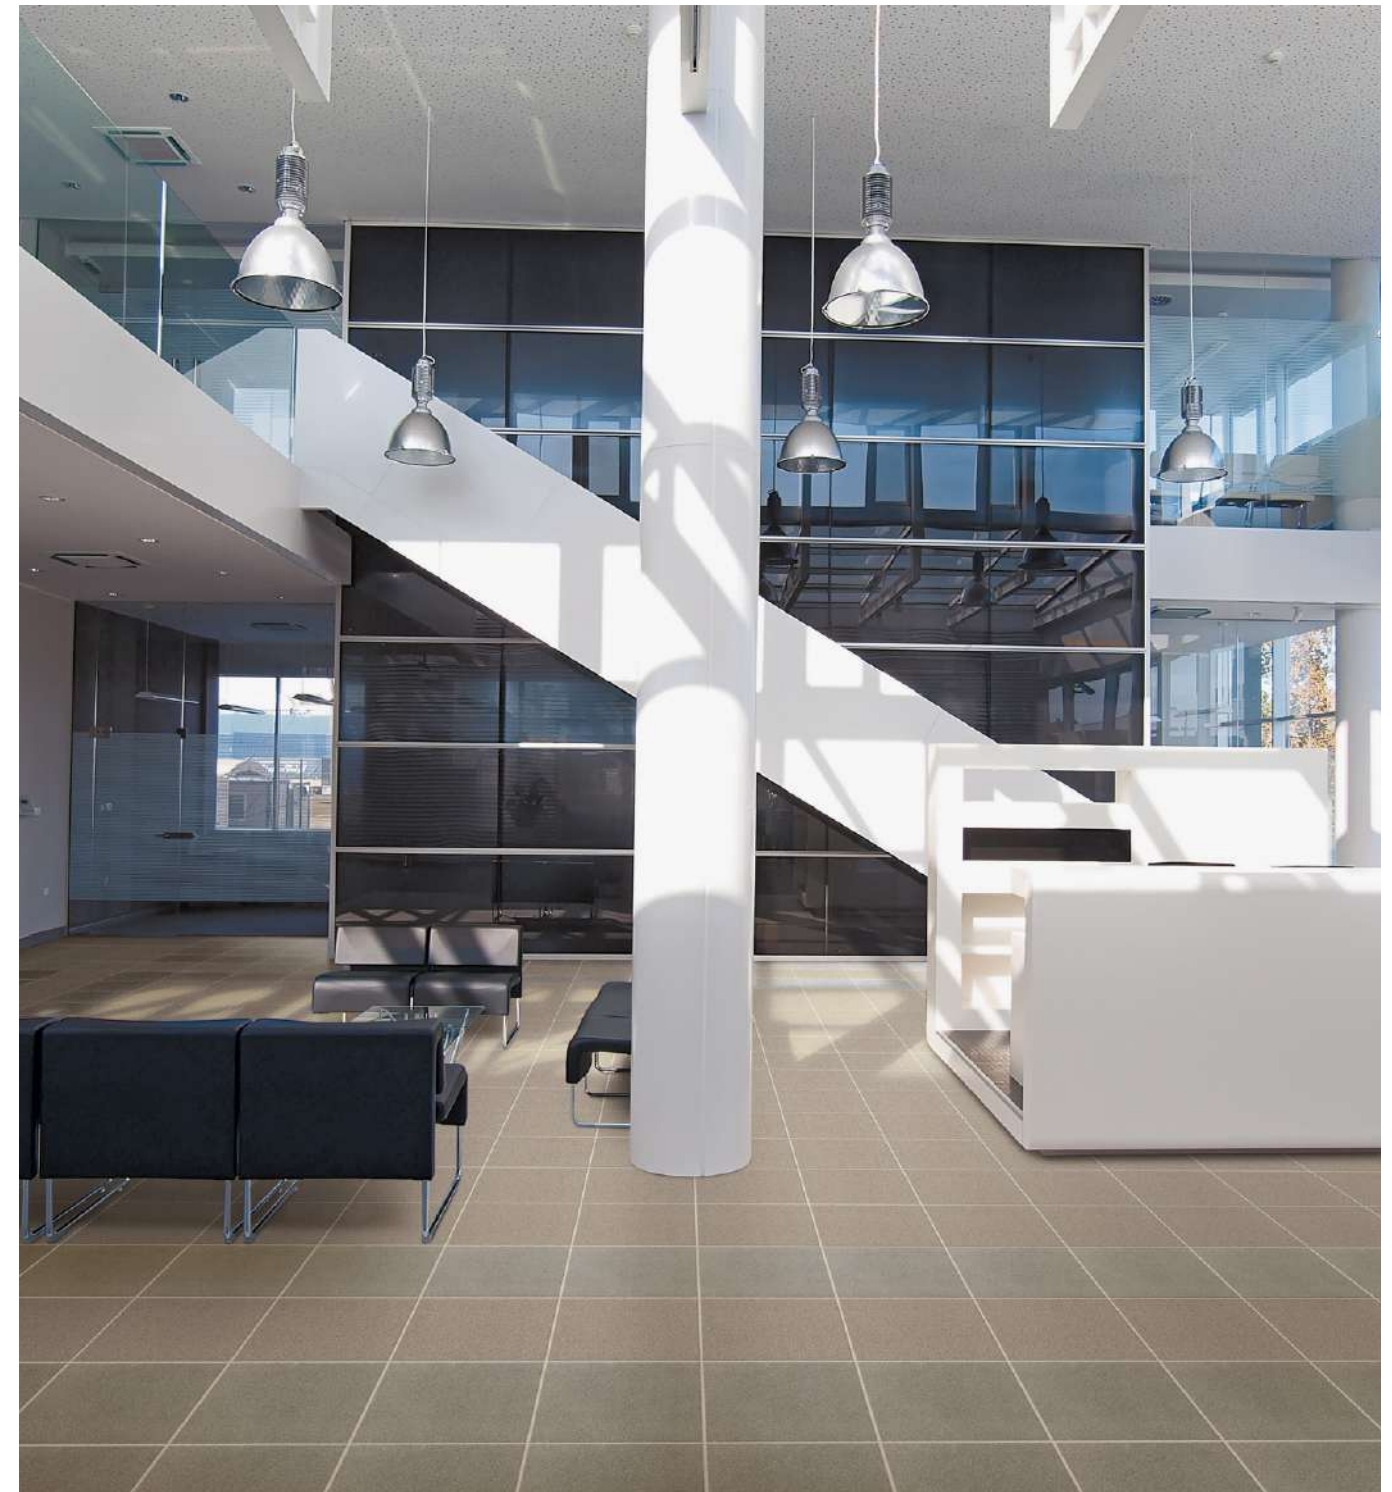

format cm/in	thk. mm/in	pcs./box	m²/sq ft box	kg/lb box	box/pallet	m²/sq ft pallet	kg/lb pallet
	30,5x30,5/12"x12"	6,7/0,26"	15	1,395/15,02	18,7	48	66,96/720,75	920/2028,25

stardust silver-beige 30,5x30,5/12"x12" /non-rectified/