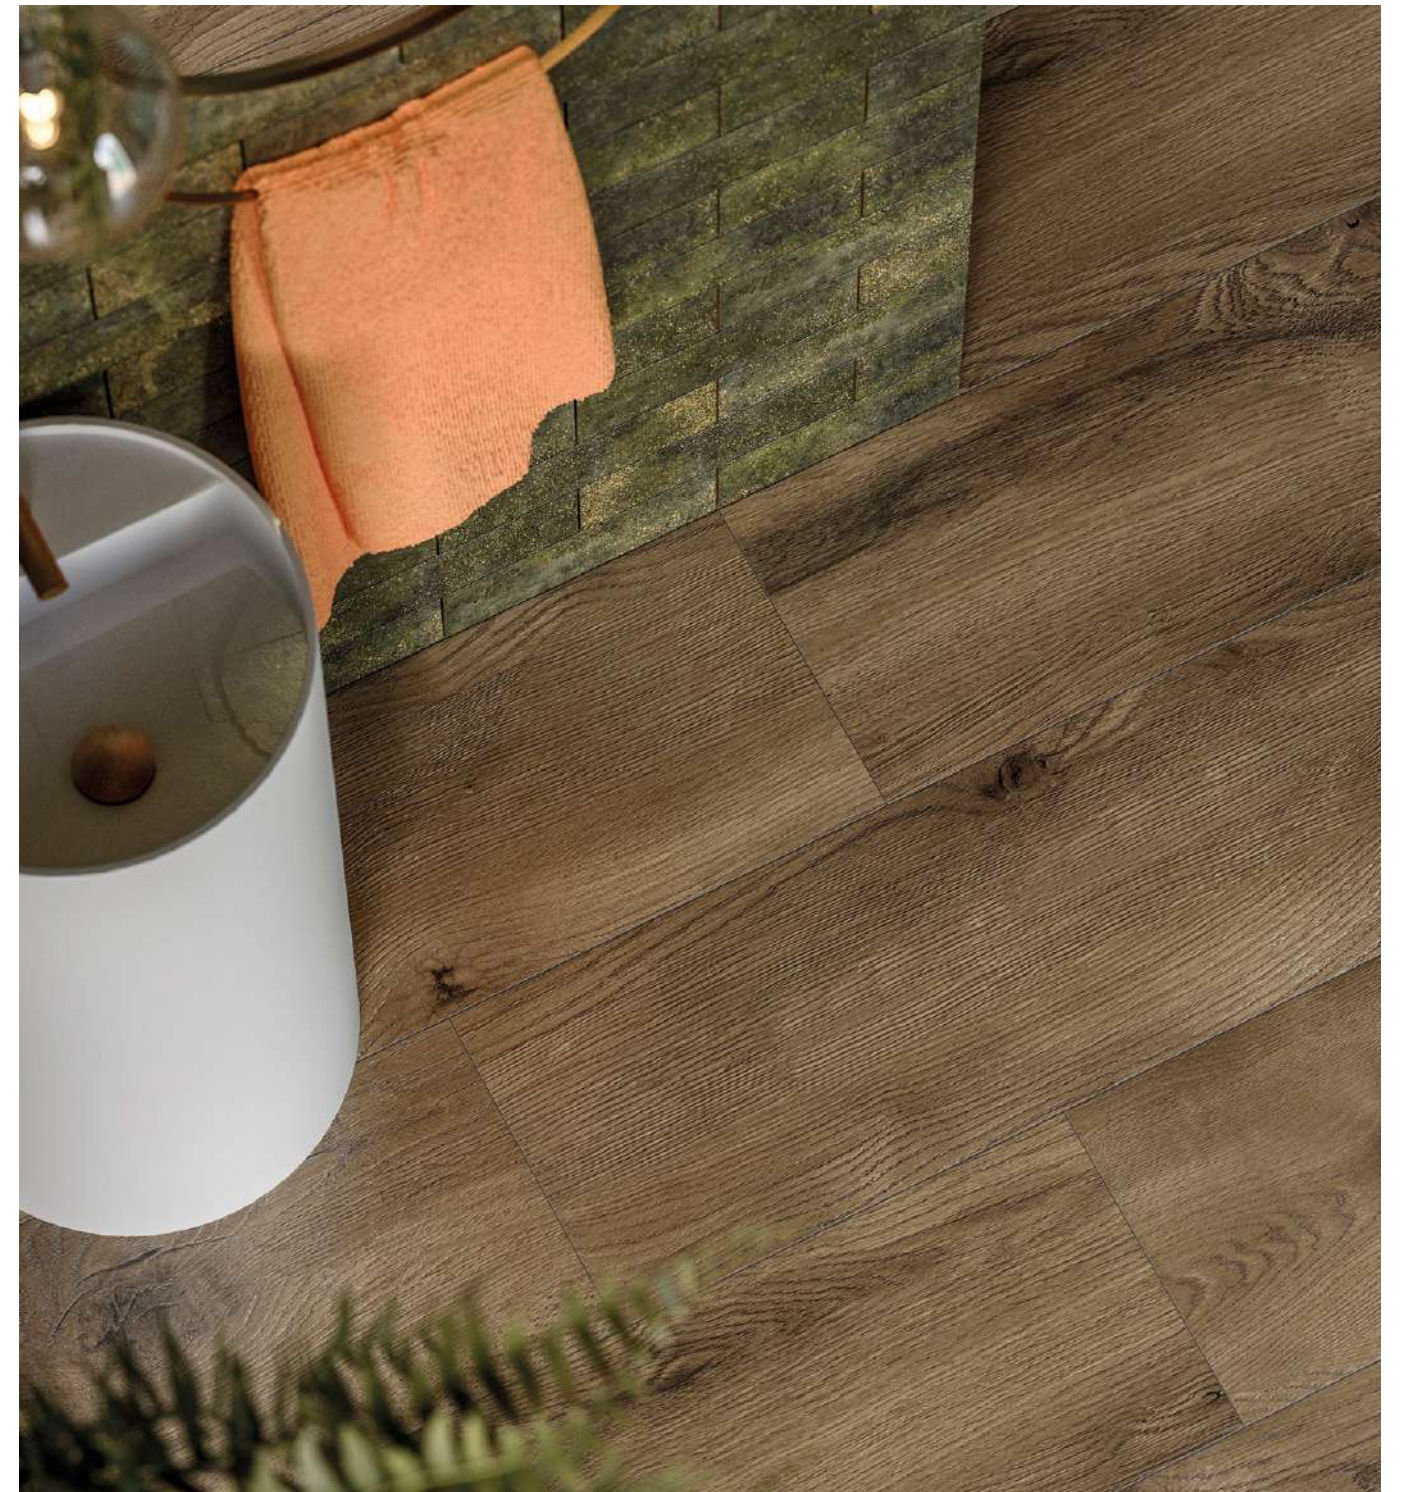

taiga brown 30x120/12"x48" /rectified/