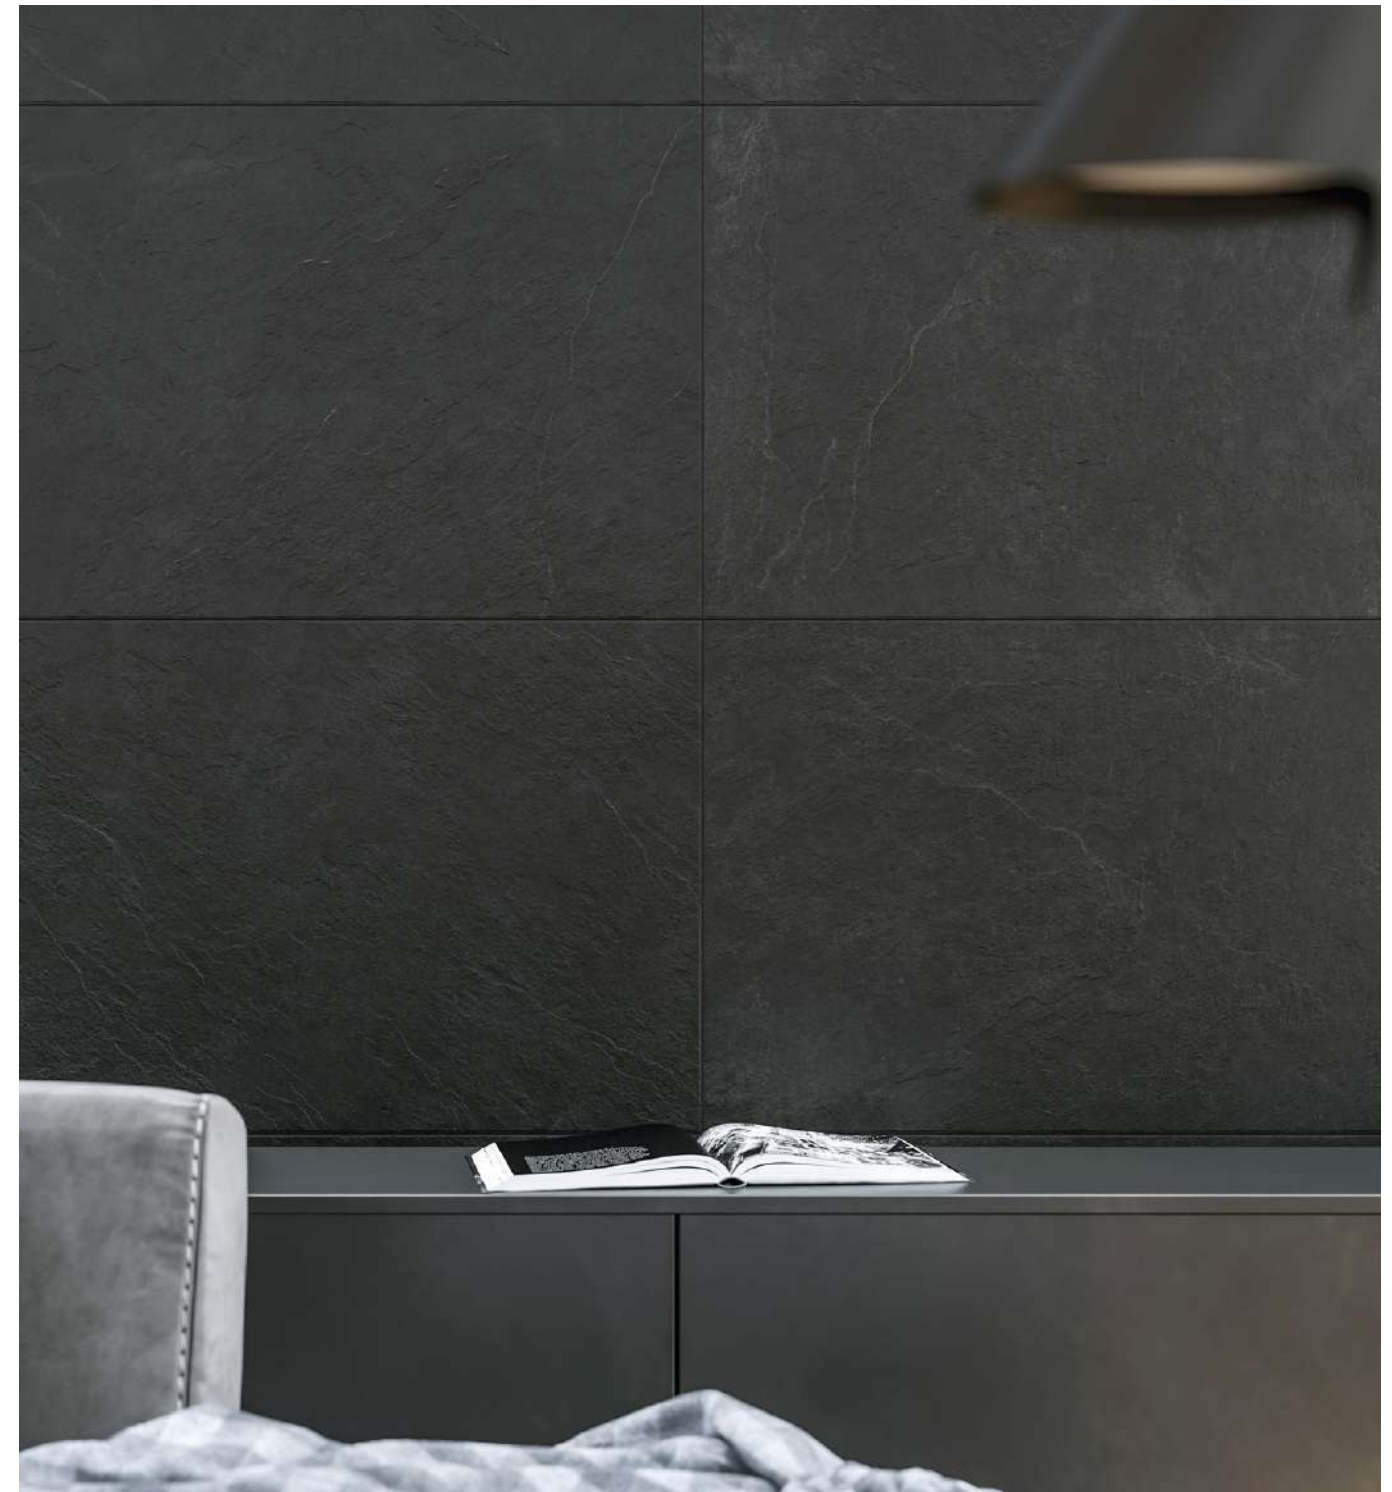

pizarra antracite 60x120/24"x48" /rectified/