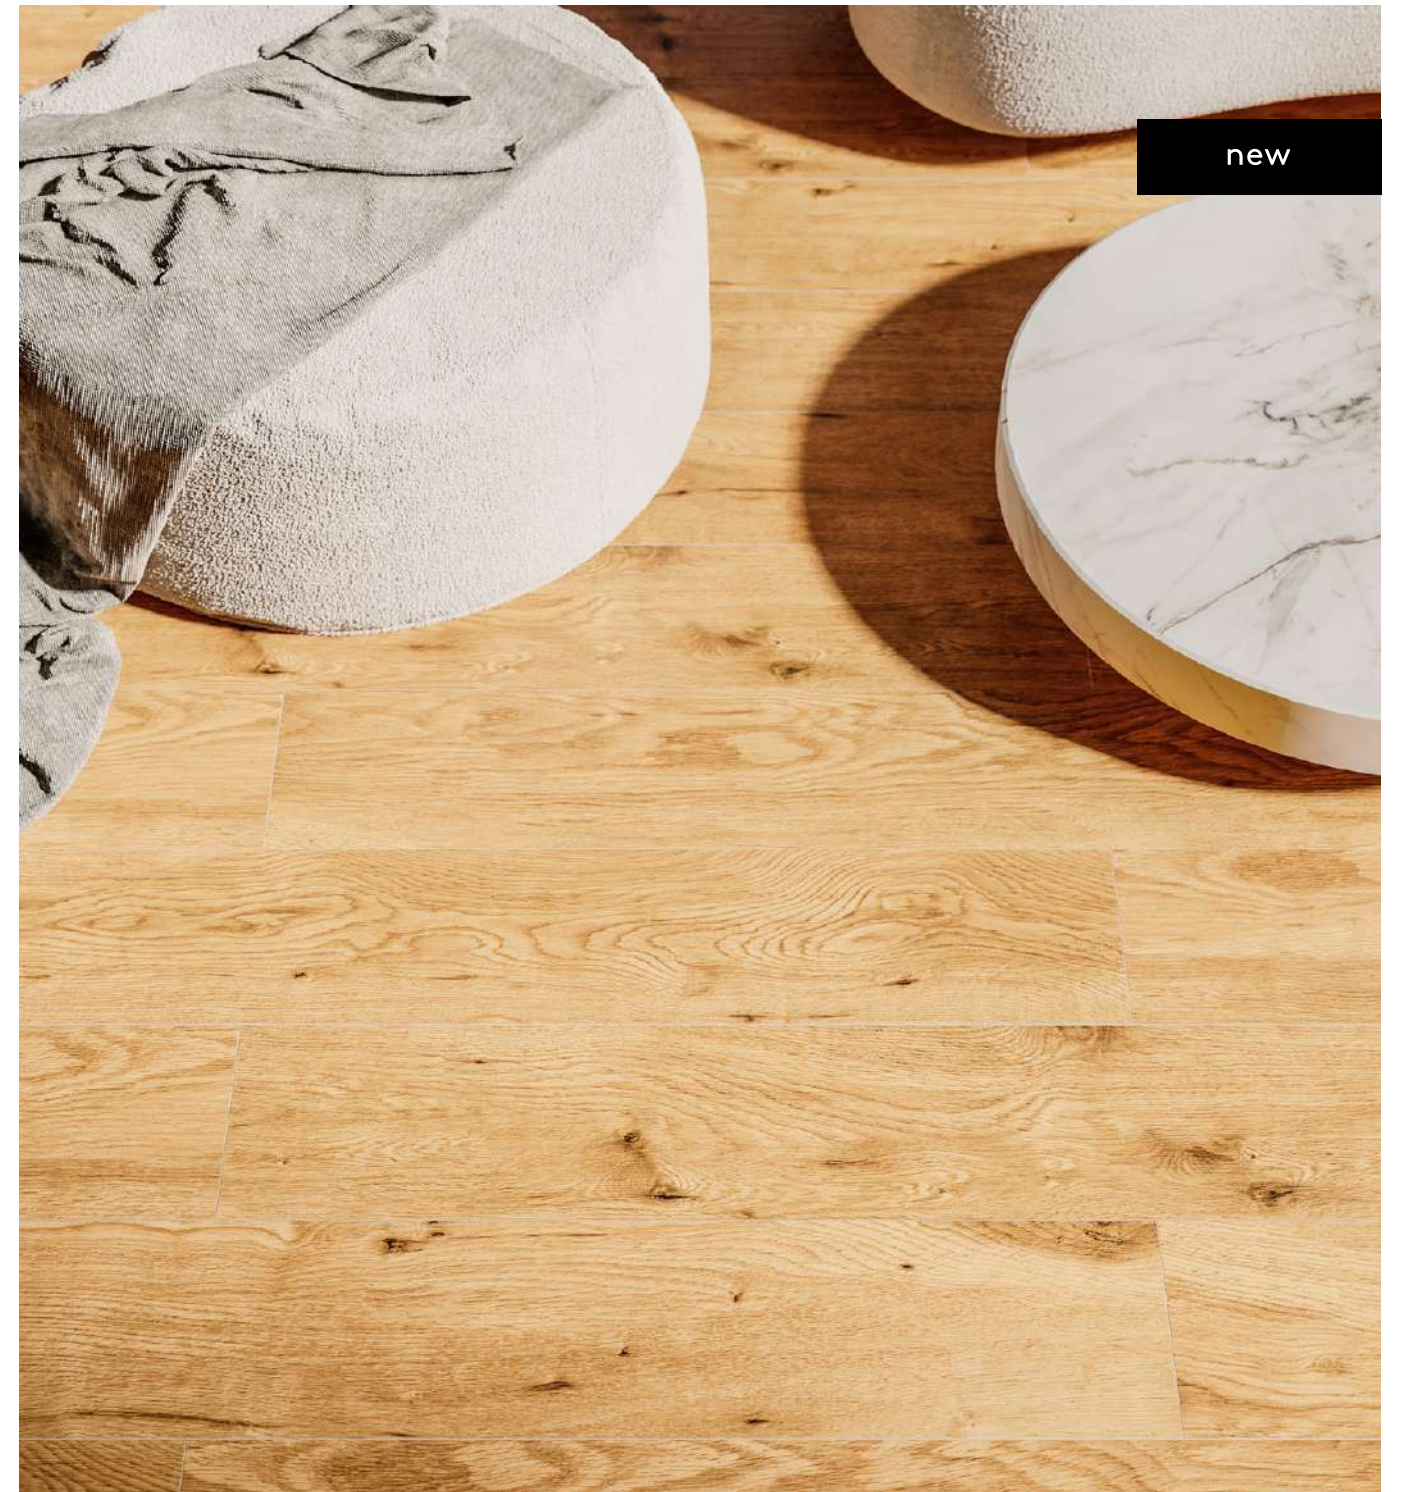

new

malvini 20x120/8"x48" /rectified/