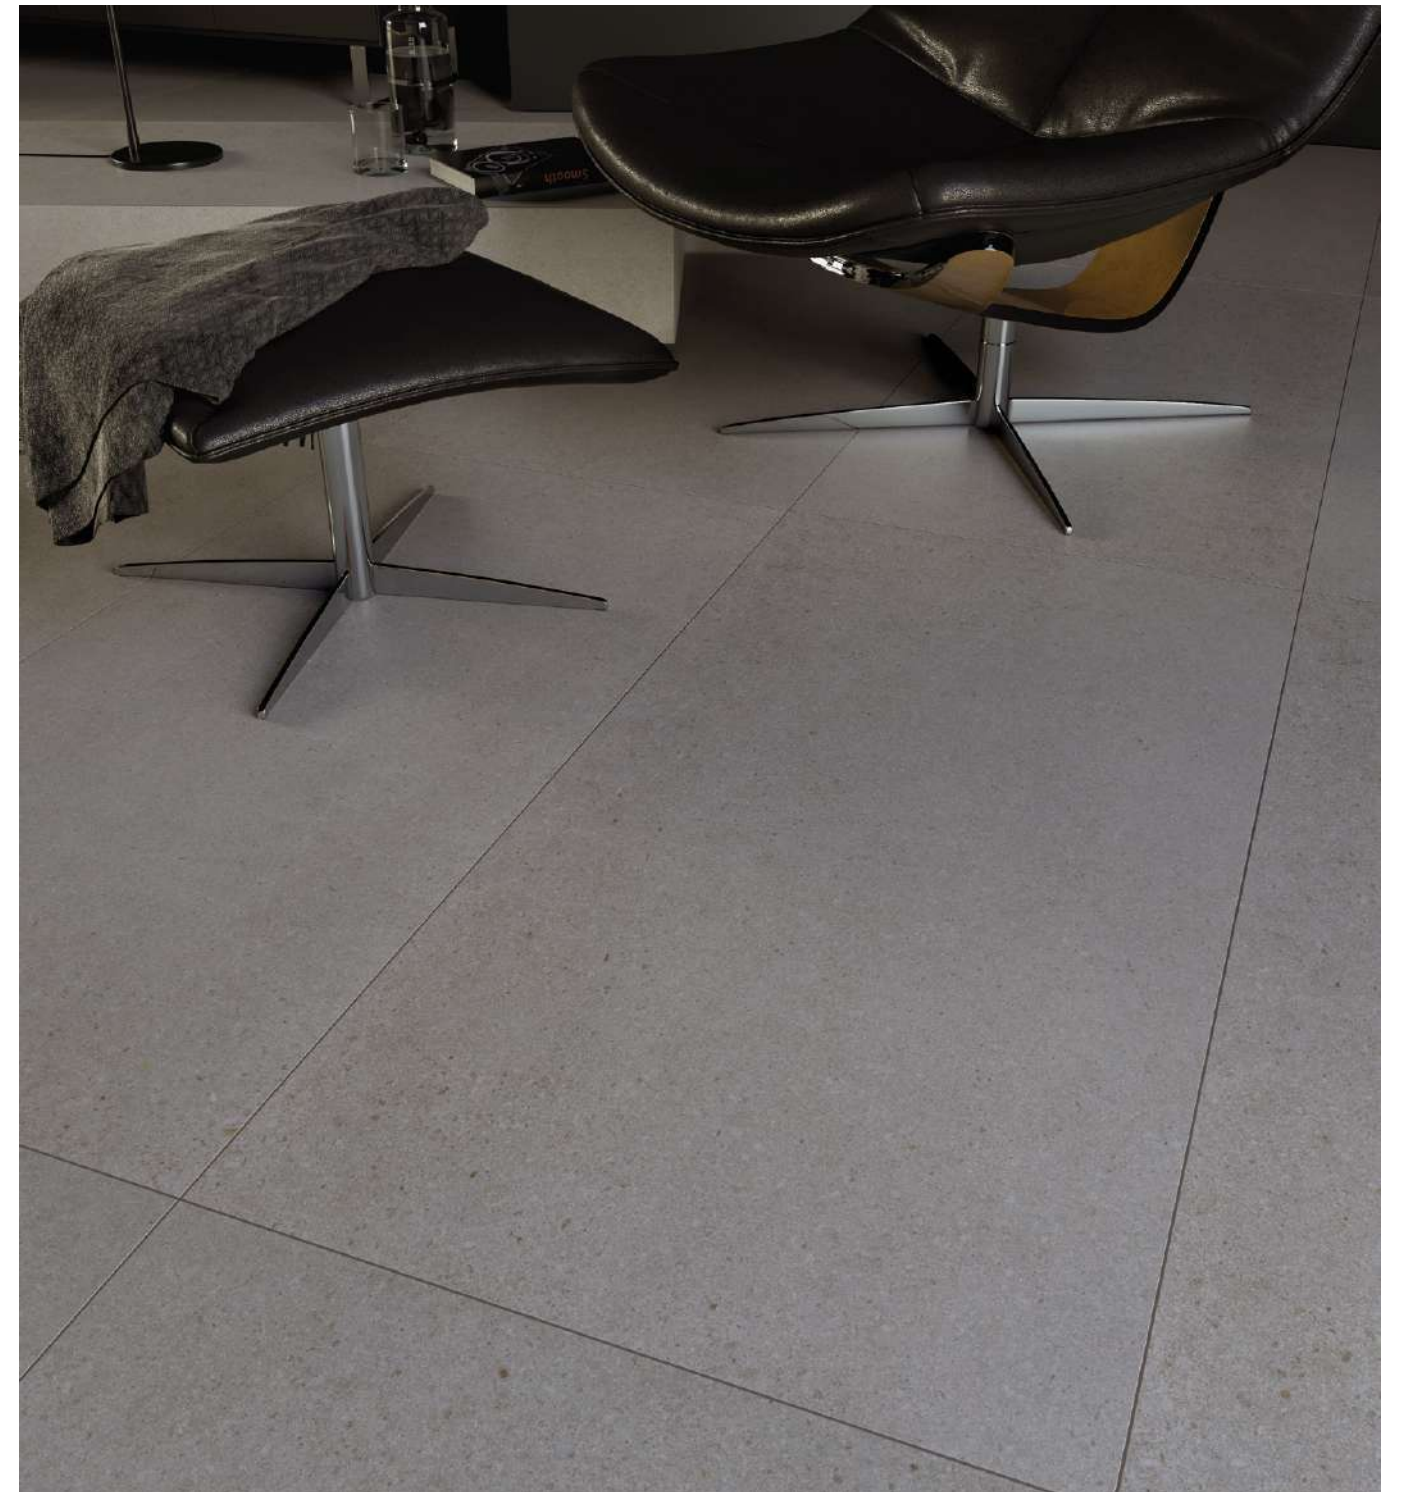

slash soft grey 60x60/24"x24" /rectified/