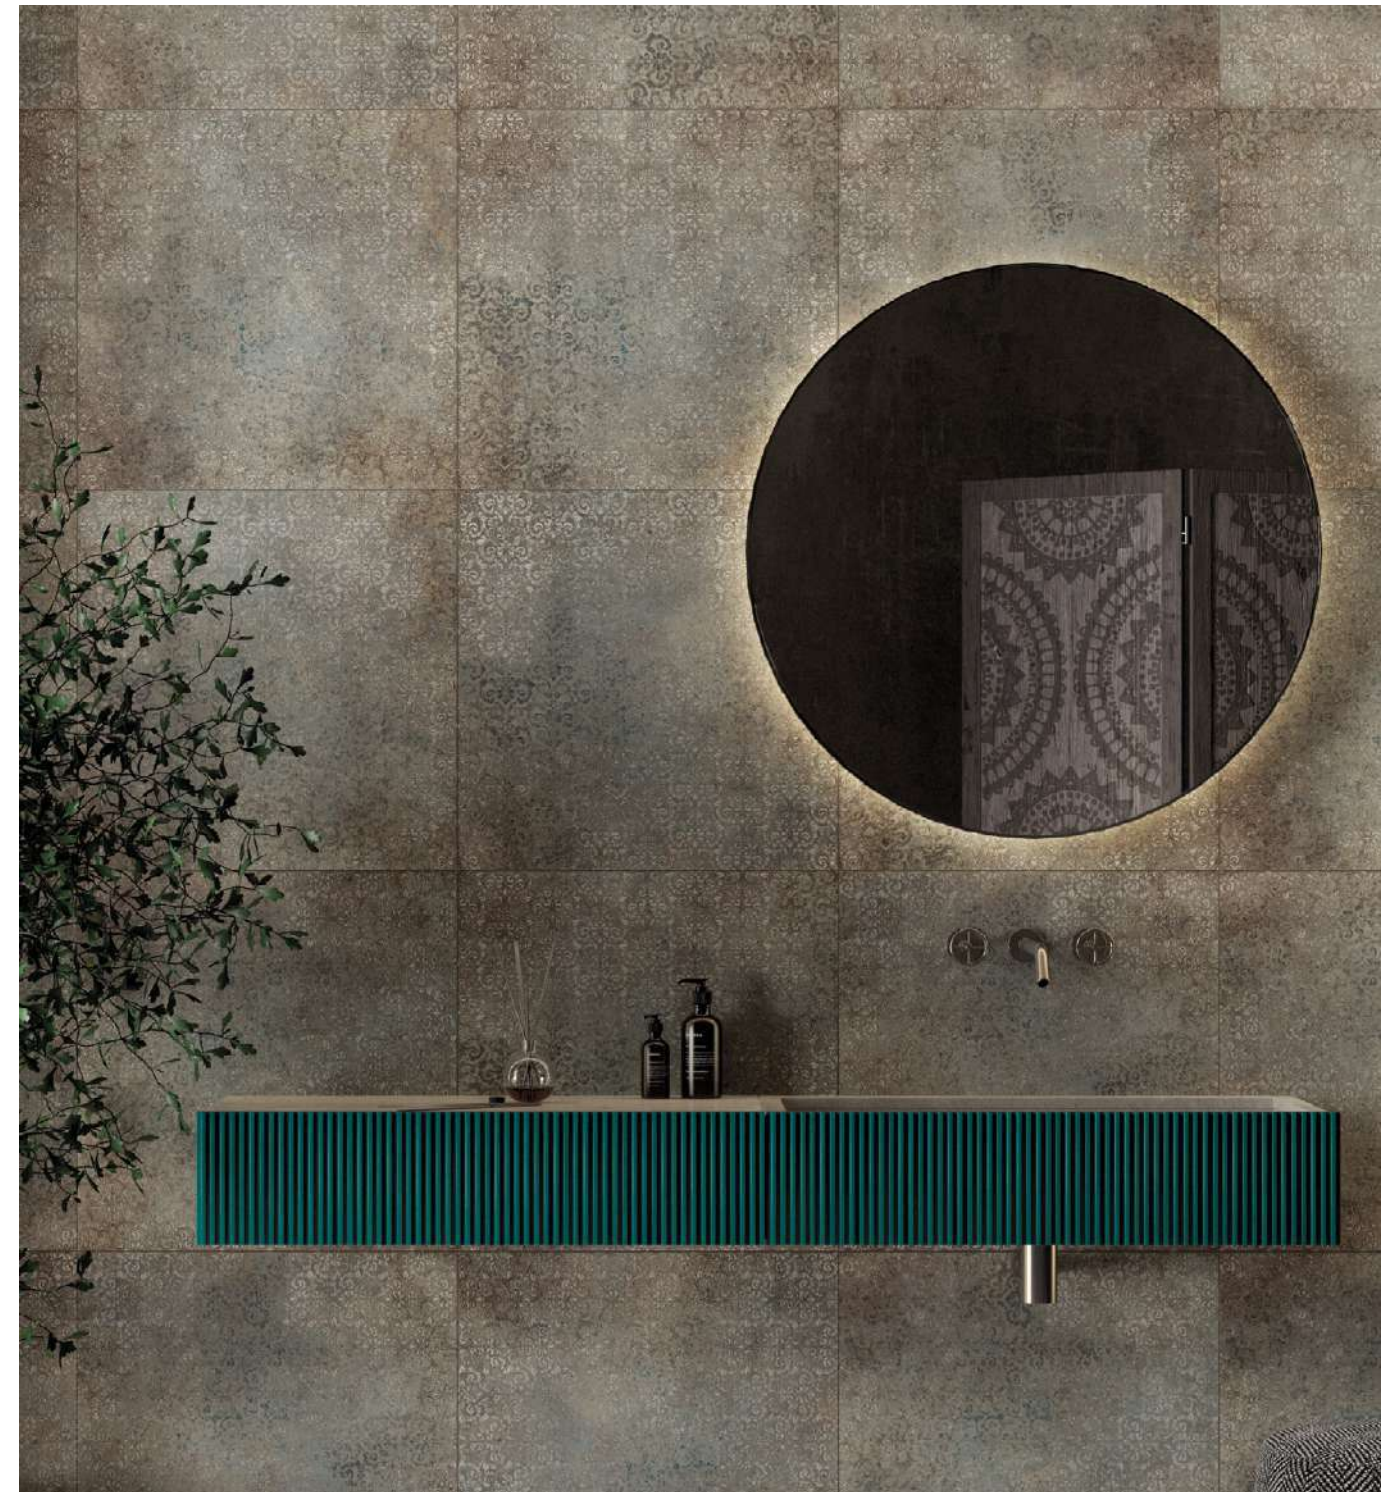

azteca 60x60/24"x24" /rectified/