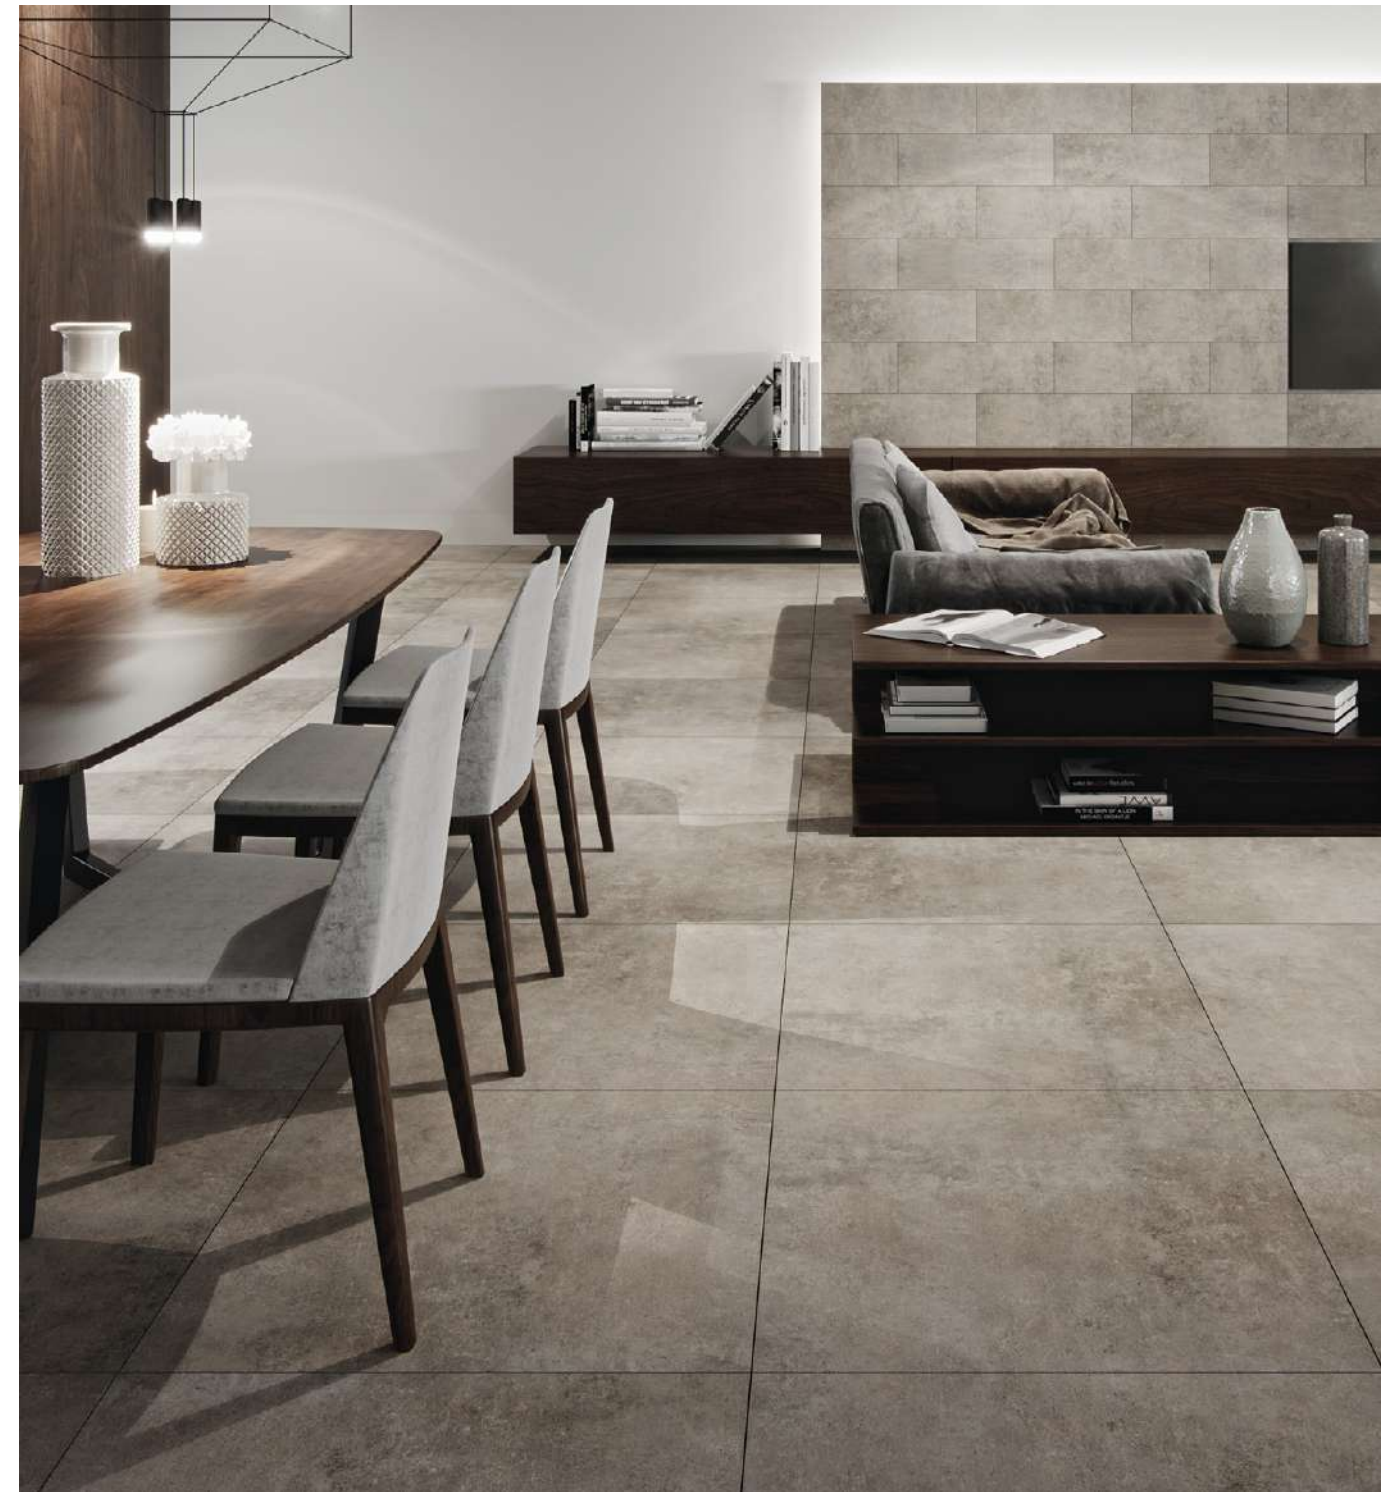

color	format cm/in	thk. mm/in	ean code	surface	no. of faces	anti-slip	pei	rectified
light	30x30/12"x12"	9,5/0,38"	5903978231658	mat sqr.	multi	—	IV	✓
	30x30/12"x12"	9,5/0,38"	5903978231627	mat rectan.	multi	—	IV	✓
	28,3x40,8/11"x16"	9,5/0,38"	5903978231597	mat hexagon	multi	—	IV	✓
mild	30x30/12"x12"	9,5/0,38"	5903978231665	mat sqr.	multi	—	IV	✓
	30x30/12"x12"	9,5/0,38"	5902706500615	mat rectan.	multi	—	IV	✓
	28,3x40,8/11"x16"	9,5/0,38"	5903978231603	mat hexagon	multi	—	IV	✓
dark	30x30/12"x12"	9,5/0,38"	5903978231641	mat sqr.	multi	—	IV	✓
	30x30/12"x12"	9,5/0,38"	5903978231610	mat rectan.	multi	—	IV	✓
	28,3x40,8/11"x16"	9,5/0,38"	5903978231580	mat hexagon	multi	—	IV	✓
antracite	30x30/12"x12"	9,5/0,38"	5902706501483	mat sqr.	multi	—	IV	✓
	30x30/12"x12"	9,5/0,38"	5902706501490	mat rectan.	multi	—	IV	✓
	28,3x40,8/11"x16"	9,5/0,38"	5903978234352	mat hexagon	multi	—	IV	✓

	format cm/in	thk. mm/in	pcs./box	m²/sq ft box	kg/lb box	box/pallet	m²/sq ft pallet	kg/lb pallet
	30x30/12"x12"	9,5/0,38"	9	—	15,5/34,17	—	—	—
	28,3x40,8/11"x16"	9,5/0,38"	9	—	13,5/29,76	—	—	—

grey wind dark 60x60/24"x24"
/rectified/