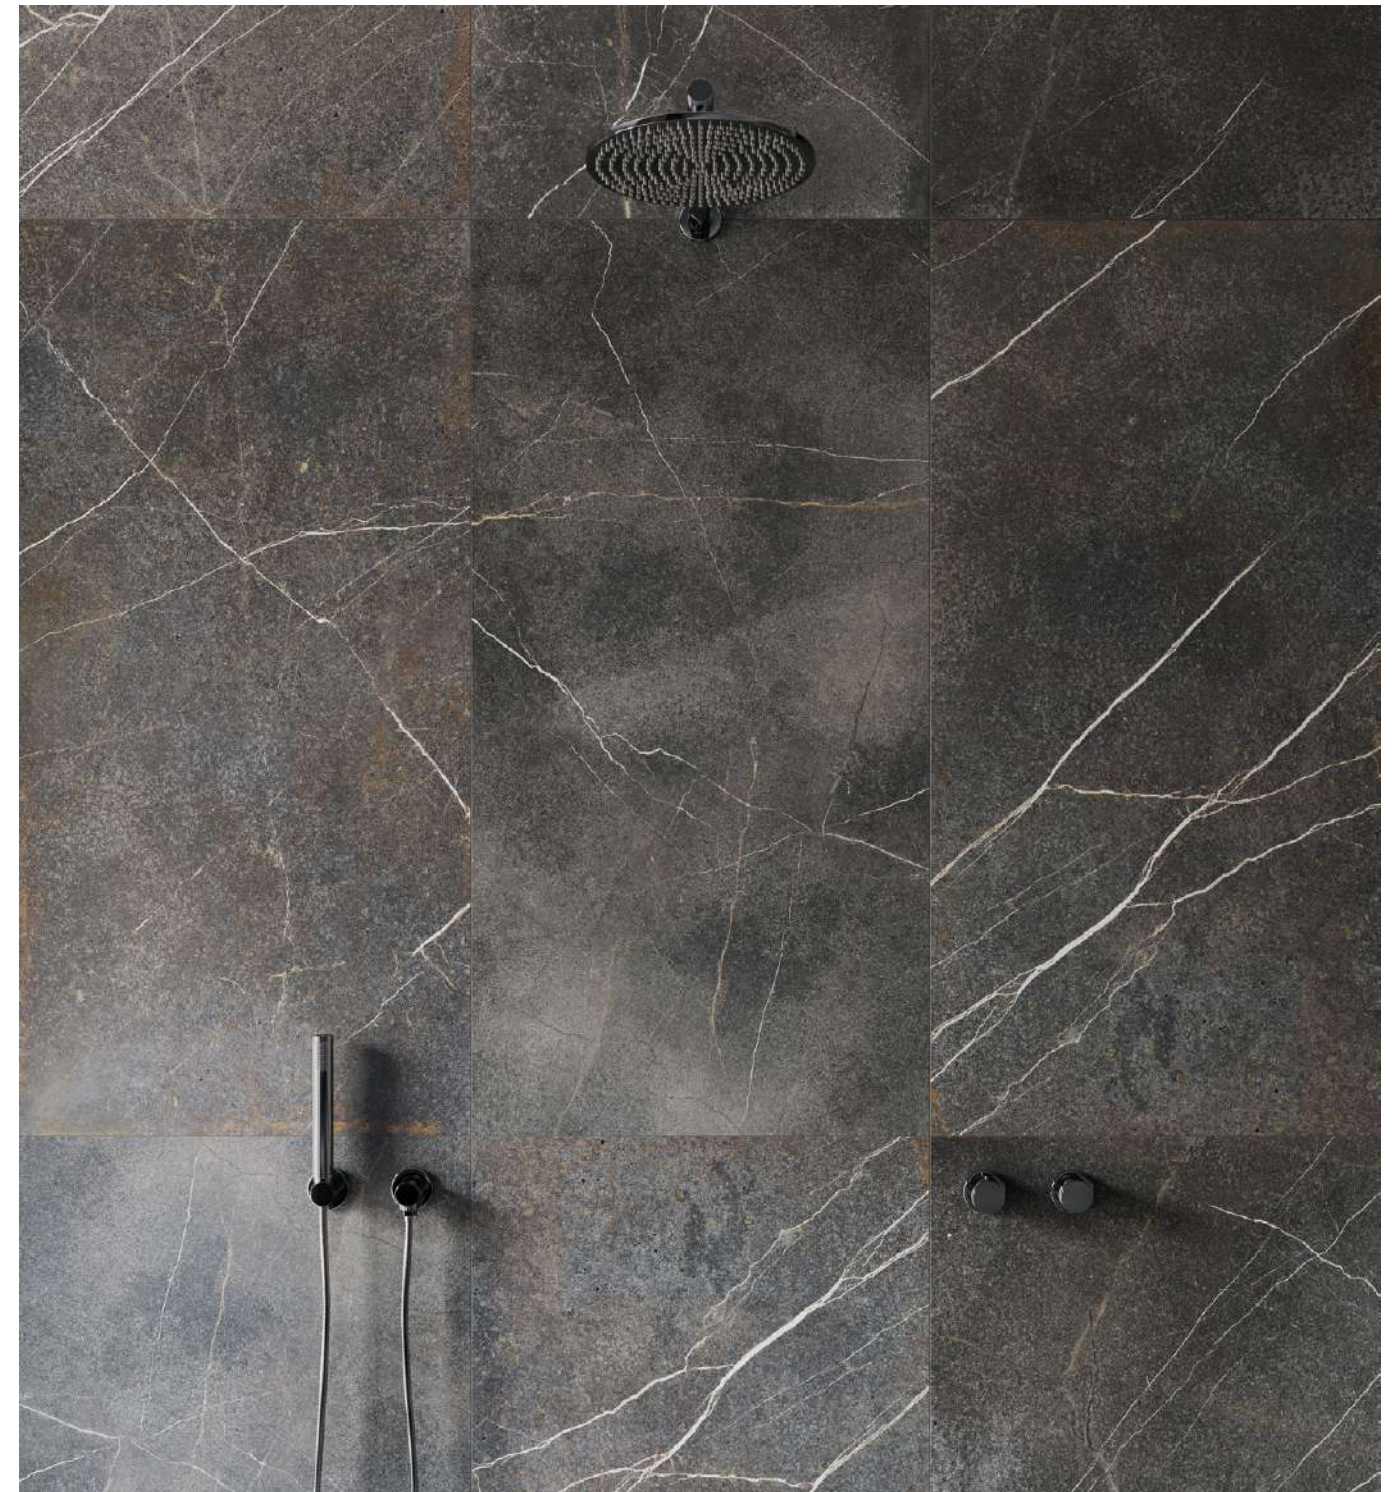

fox satinato 60x120/24"x48" /rectified/