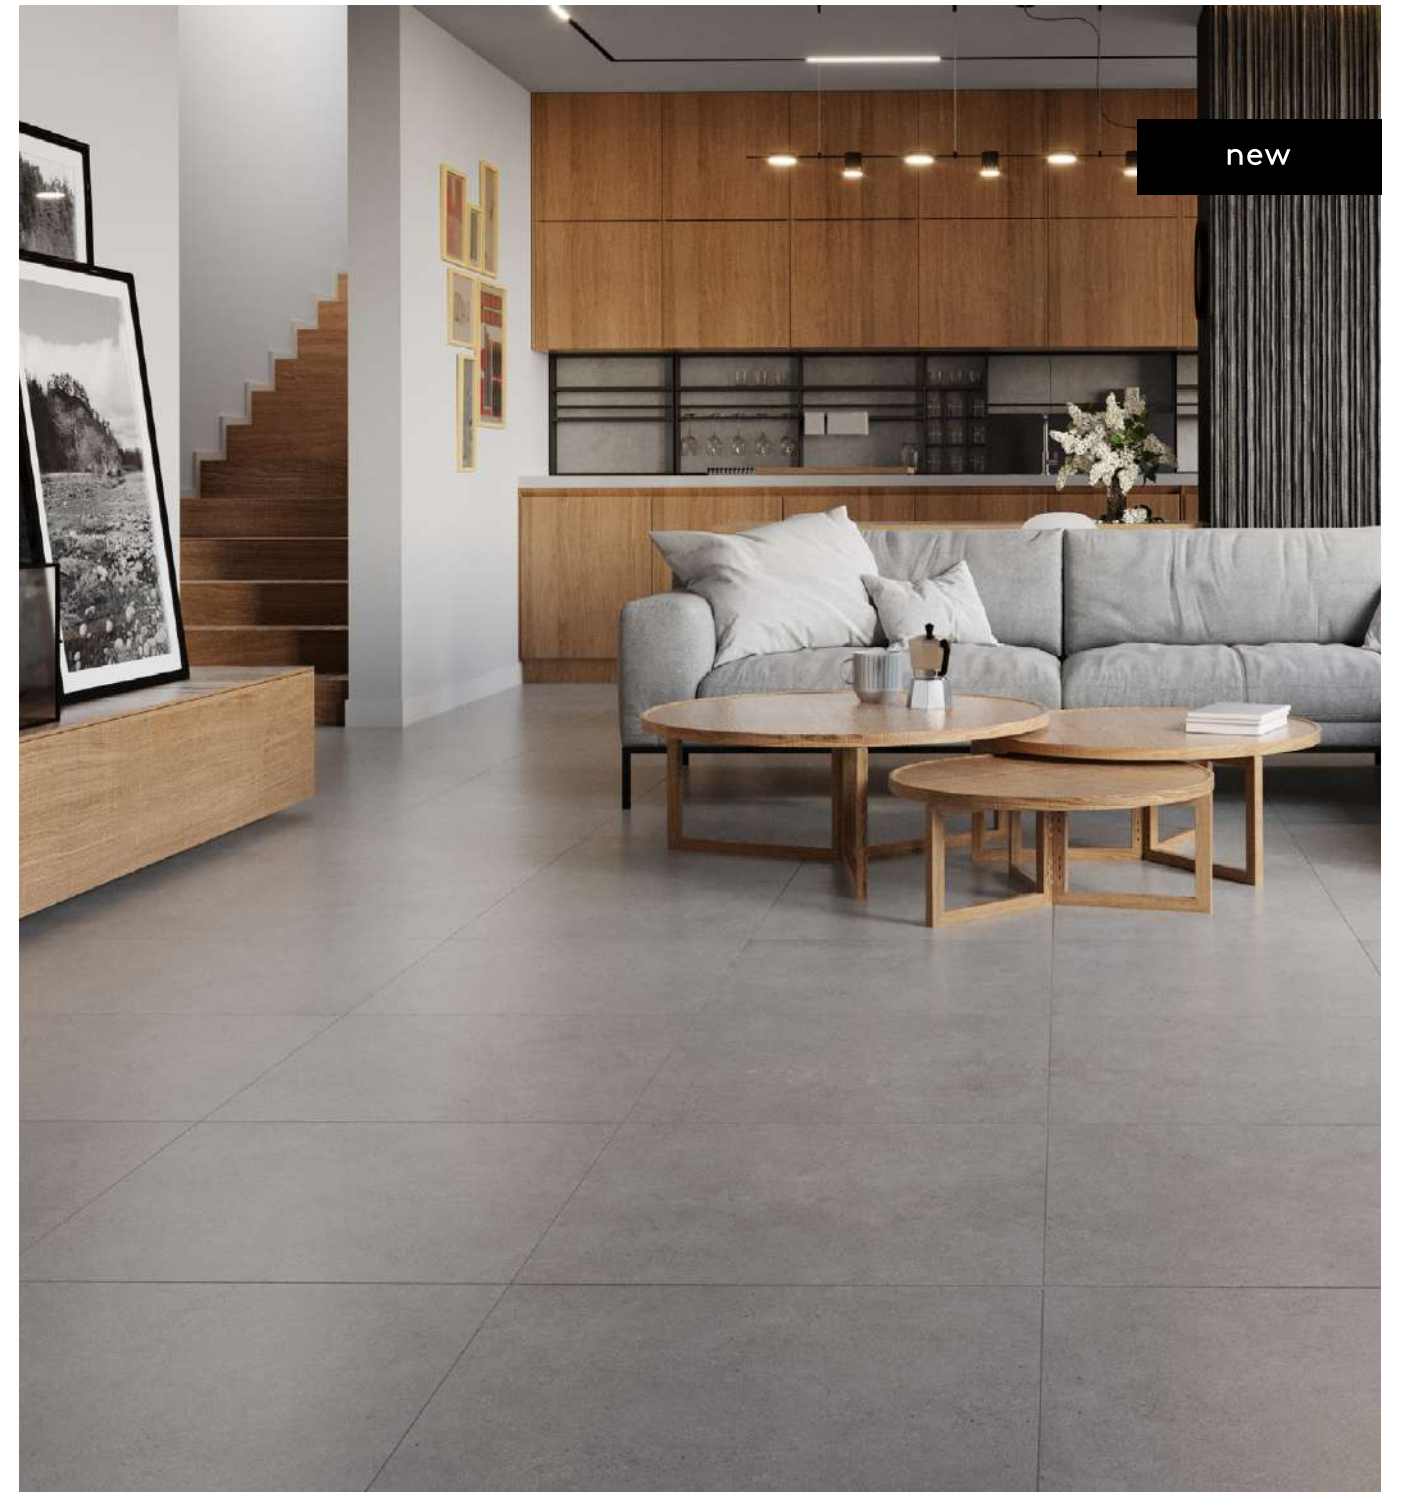

genesis 60x60/24"x24" /rectified/