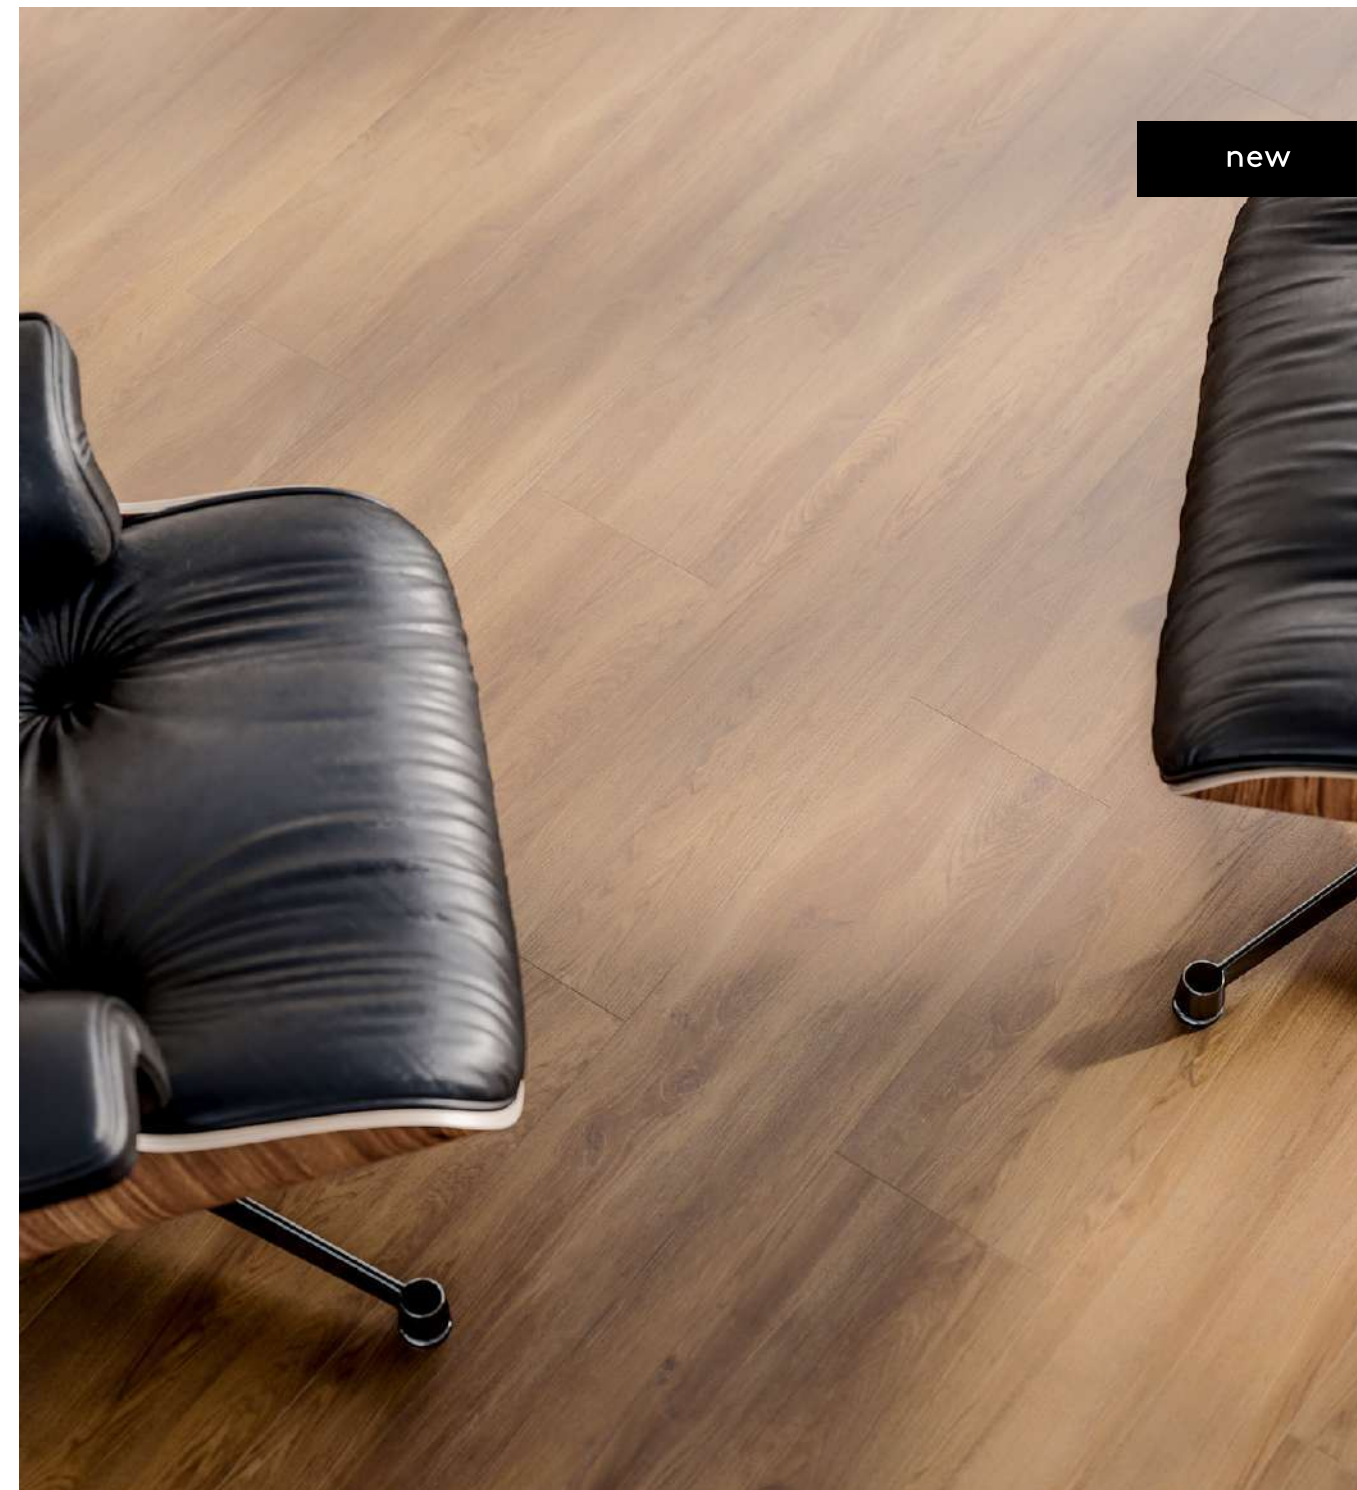

tyrol brown 20x120/8"x48" /rectified/