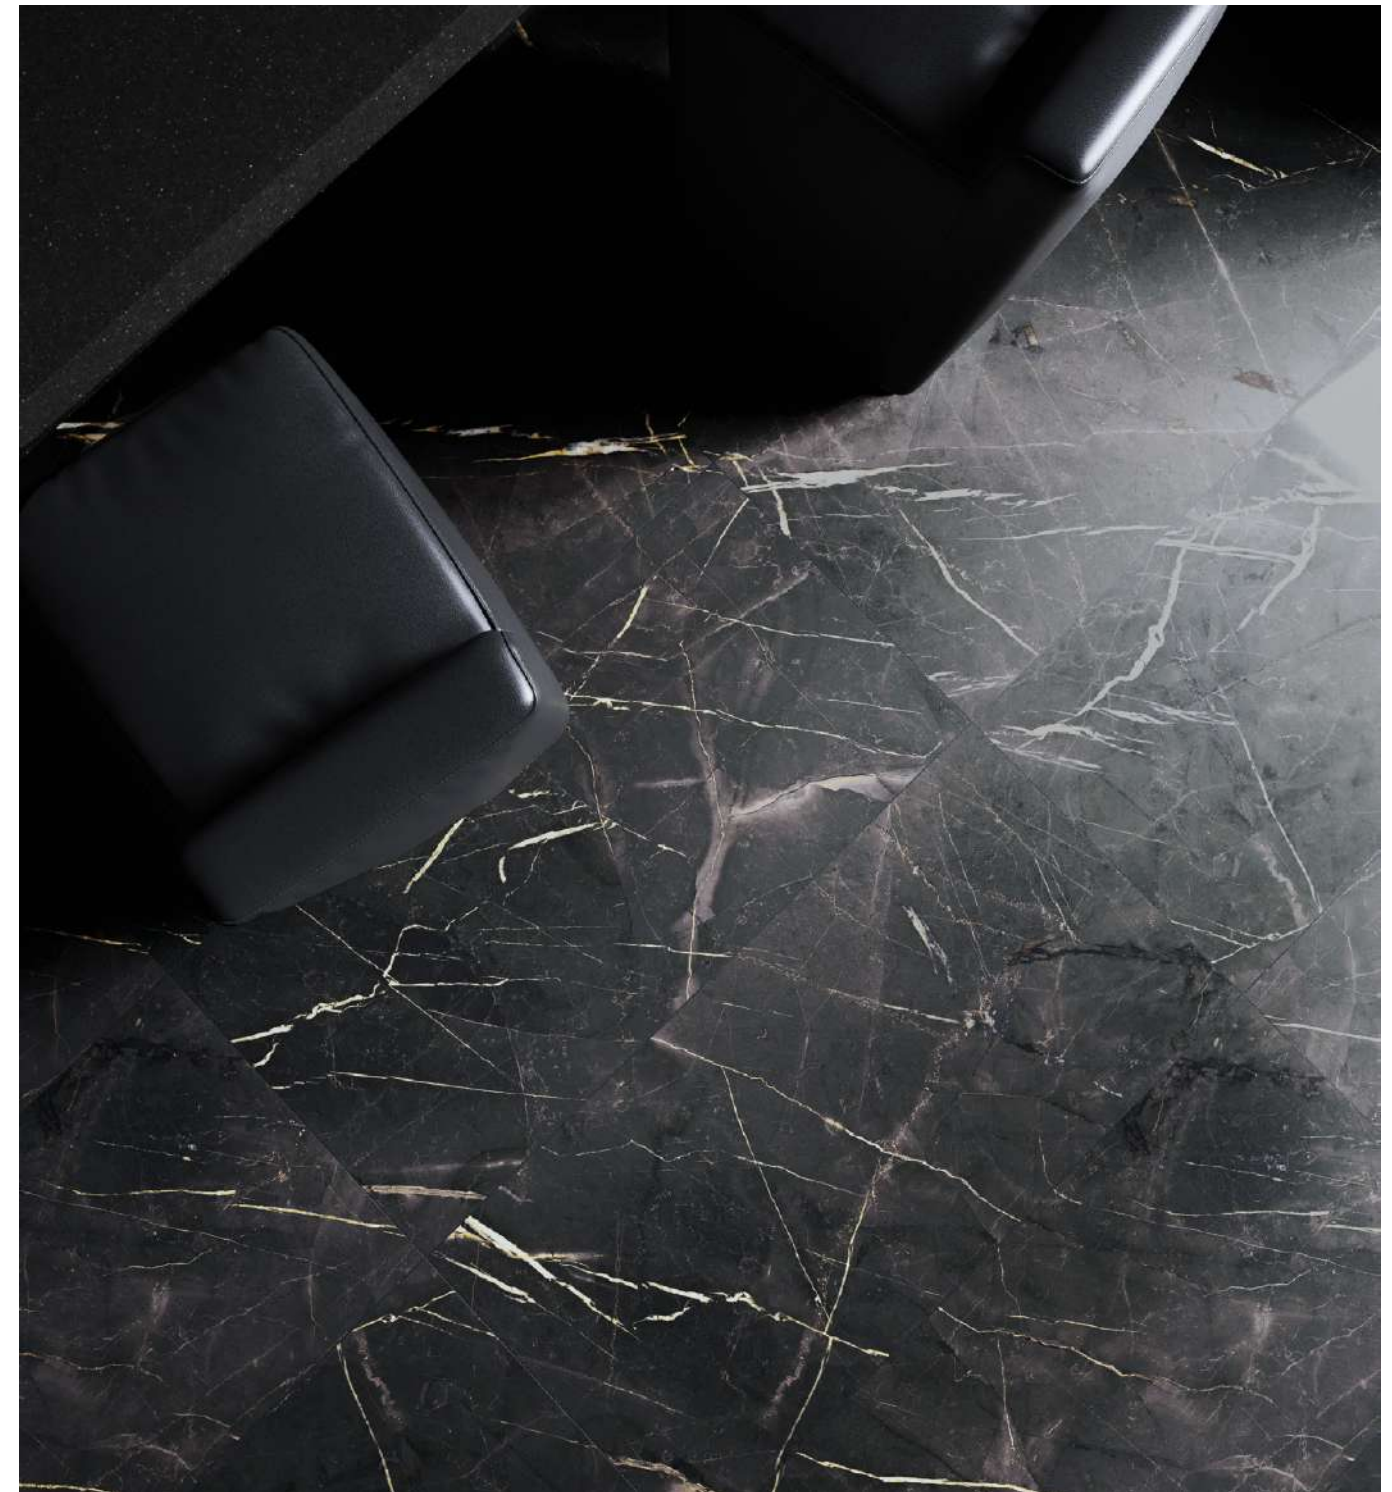

sahara polished 60x120/24"x48" /rectified/