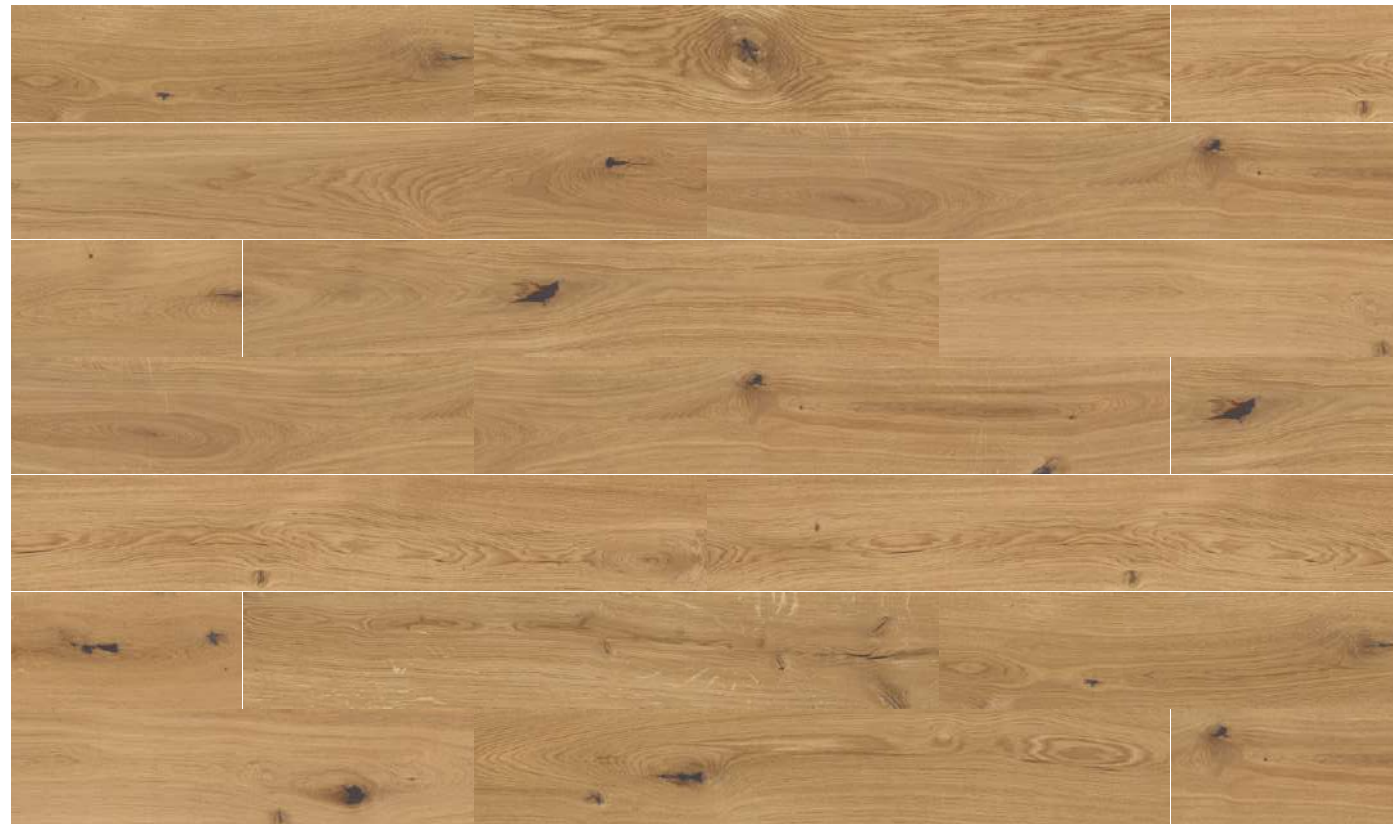

queens 20x120/8"x48" rectified