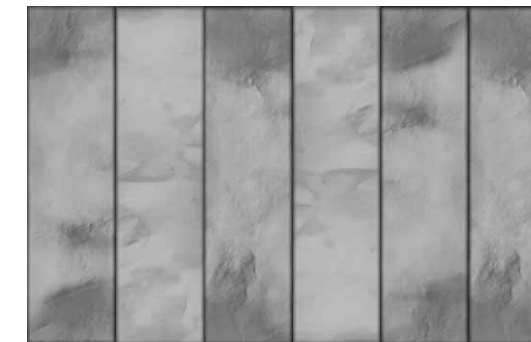

MASOVIA WALL TILES INSTALLATION INSTRUCTION

DEAR CUSTOMER.

Thank you for choosing Tubqdzin Group products. For best finishing results with the MASOVIA collection, please refer to the tile installation instructions.

Design diversity of Masovia.

- 9 colours + white and black.
- Each colour consists of 2 or 3 tints of a particular colour.
- Each colour tint has 13 different graphics.
- 3 textures.

The correct visual effect on the wall will be guaranteed by applying a few simple steps:

1. Purchase all AB or ABC tints within the colour in question.
2. Balance in the arrangement. Mix the AB or ABC tints of the colour in question. Avoid arranging them in a regular pattern.
3. Pay attention to the tile texture. Rotate the tiles to bring out as much structure as possible. Do not place the same textures next to each other.