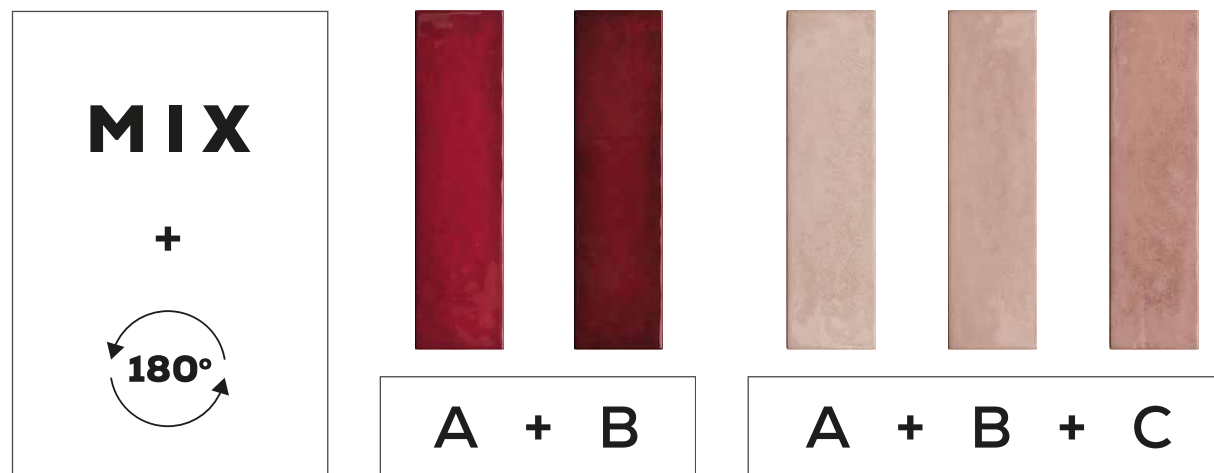

MASOVIA WALL TILES INSTALLATION INSTRUCTION

DEAR CUSTOMER.

Thank you for choosing Tubqdzin Group products. For best finishing results with the MASOVIA collection, please refer to the tile installation instructions.

Design diversity of Masovia.

- 9 colours + white and black.
- Each colour consists of 2 or 3 tints of a particular colour.
- Each colour tint has 13 different graphics.
- 3 textures.

The correct visual effect on the wall will be guaranteed by applying a few simple steps:

1. Purchase all AB or ABC tints within the colour in question.
2. Balance in the arrangement. Mix the AB or ABC tints of the colour in question. Avoid arranging them in a regular pattern.
3. Pay attention to the tile texture. Rotate the tiles to bring out as much structure as possible. Do not place the same textures next to each other.