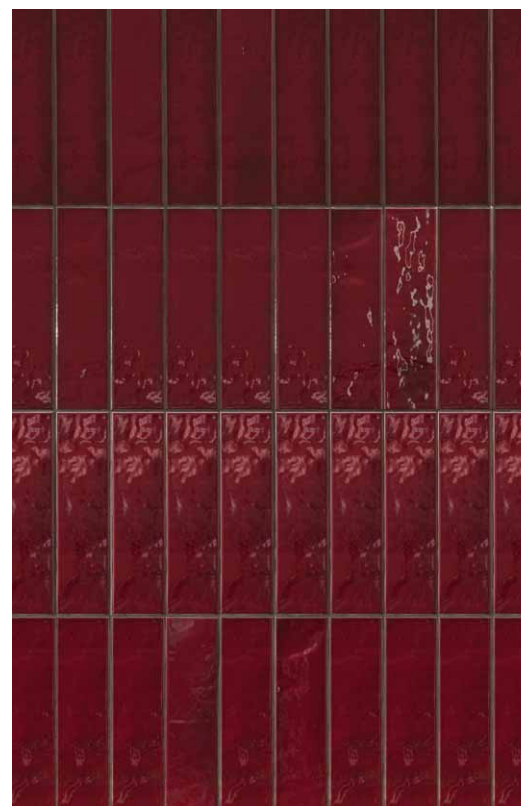

MASOVIA WALL TILES INSTALLATION INSTRUCTION

DEAR CUSTOMER.

Thank you for choosing Tubqdzin Group products. For best finishing results with the MASOVIA collection, please refer to the tile installation instructions.

Design diversity of Masovia.

- 9 colours + white and black.
- Each colour consists of 2 or 3 tints of a particular colour.
- Each colour tint has 13 different graphics.
- 3 textures.

The correct visual effect on the wall will be guaranteed by applying a few simple steps:

1. Purchase all AB or ABC tints within the colour in question.
2. Balance in the arrangement. Mix the AB or ABC tints of the colour in question. Avoid arranging them in a regular pattern.
3. Pay attention to the tile texture. Rotate the tiles to bring out as much structure as possible. Do not place the same textures next to each other.