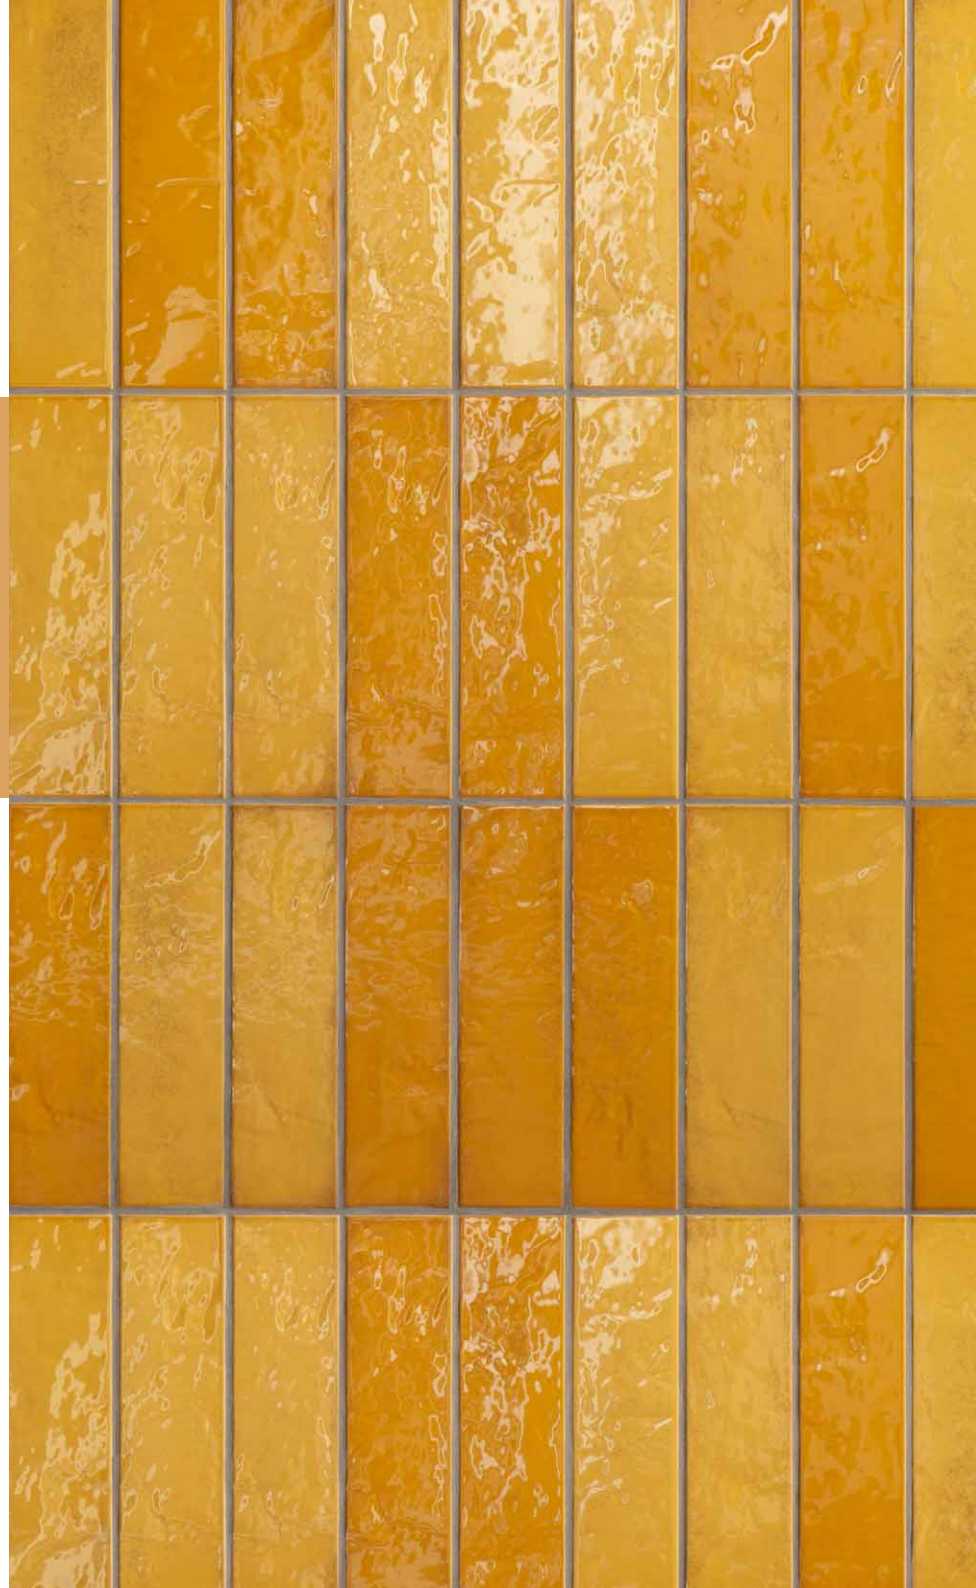

MASOVIA / COLOUR WITHIN US