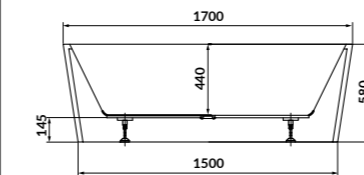

L×W×H [cm] 170×82×58

depth [cm] 44

volume to overflow [l] 270 l

to be completed with:

bathub siphon:
S904-008, S904-009, S904-010, S904-013

N

CREA 160×80

Freestanding back-to-wall bathtub