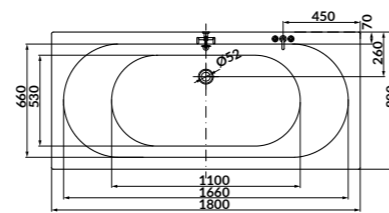

CITY
BY cersanit

CITY by Cersanit is a collection of bathtubs that fit in perfectly with modern design. Its soothing lines are a promise of the deep rest and detachment from the hustle and bustle of the city. The seat and backrest are designed in accordance with the principles of ergonomics, thanks to which a comfortable and relaxation conducive position is found naturally. The finishing of the bathtub makes it easy to keep perfectly clean, as well as maintenance-free for years. The set includes adjustable, solid bathtub feet. The CITY bathtubs are complemented by the available elegant and easy-to-install VIRGO casings. We recommend choosing the Cersanit automatic siphon, as well as a bath screen.

STOP UV
LONG-LASTING ACRYLIC WHITE

N

CITY 180×80

Rectangular bathtub

cat. code: S301-337 | index: AZBR1004110032

characteristics:

- the unique **EURO WHITE**
- double reinforcement
- adjustable legs included
- 10-year warranty

L×W×D [cm] 180×80×42

height with legs [cm] 52 - 60

volume to overflow [l] 230 l

to be completed with:

bathtub casing - front: S401-088
bathtub casing - side: S401-089
bathtub siphon: S904-004

N

CITY 170×75

Rectangular bathtub

cat. code: S301-336 | index: AZBR1004100032

characteristics:

- the unique **EURO WHITE**
- double reinforcement
- adjustable legs included
- 10-year warranty

L×W×D [cm] 170×75×42

height with legs [cm] 52 - 64

volume to overflow [l] 215 l

to be completed with:

bathtub casing - front: S401-046,
bathtub casing - side: S401-047,
bathtub siphon: S904-004

N

CITY 160×75

Rectangular bathtub

cat. code: S301-335 | index: AZBR1004090032

characteristics:

- the unique **EURO WHITE**
- double reinforcement
- adjustable legs included
- 10-year warranty

L×W×D [cm] 160×75×42

height with legs [cm] 52 - 64

volume to overflow [l] 200 l