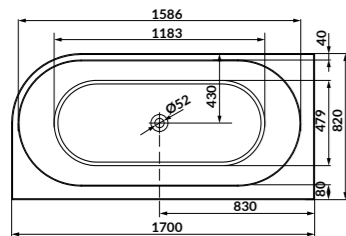

CREA 170x82

Freestanding corner bathtub - right

cat. code: S301-330 | index: AZBA1002823340

characteristics:

- white colour
- double reinforcement
- high quality acrylic
- siphon with click-clack chrome included
- adjustable legs included
- 10-year warranty

L×W×H [cm] 170×82×59,5

depth [cm] 44

volume to overflow [l] 235 l

to be completed with:

bathub siphon:
S904-008, S904-009, S904-010, S904-013