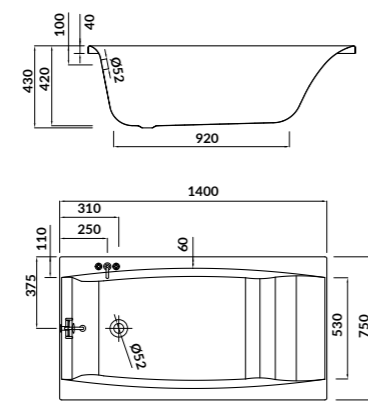

to be completed with:

- bathtub casing - front: S401-043
- bathtub casing - side: S401-047
- bathtub siphon: S904-004

SMART

SMART bathtubs are available in two sizes, in left- and right-sided versions. The ergonomic shape allows you to take a comfortable reclining position. Their distinguishing feature is a wide shelf that can be used as a space for bathing accessories.