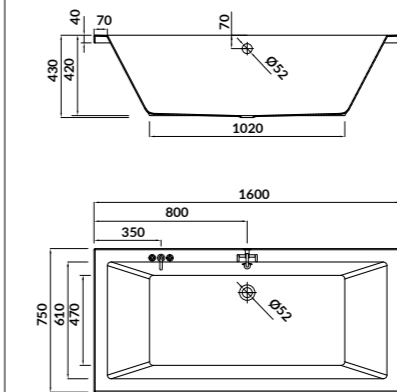

to be completed with:

bathtub casing - front: S401-045
bathtub casing - side: S401-047
bathtub siphon: S904-004