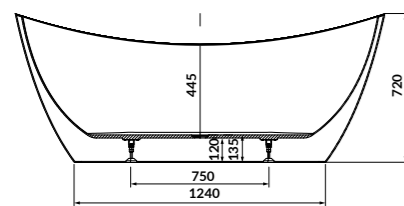

to be completed with:

bathub siphon:
S904-008, S904-009, S904-010, S904-013

ZEN by Cersanit 167×72

Freestanding oval

cat. code: S301-302 | index: AZBV1000081516

characteristics:

- white colour
- double reinforcement
- high quality acrylic
- siphon with click-clack chrome included
- adjustable legs included
- 10-year warranty

L×W×H [cm] 167×72×73

depth [cm] 45

volume to overflow [l] 220 l