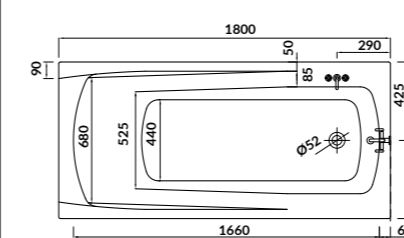

ZEN 170×85

Rectangular bathtub

cat. code: S301-128 | index: AZBR1000711574

characteristics:

- the unique **EURO WHITE**
- double reinforcement
- adjustable legs included
- 10-year warranty

L×W×D [cm] 170×85×45

height with legs [cm] 55-67

volume to overflow [l] 200

to be completed with:

bathtub casing - front: S401-046

bathtub casing - side: S401-100

bathtub siphon: S904-004