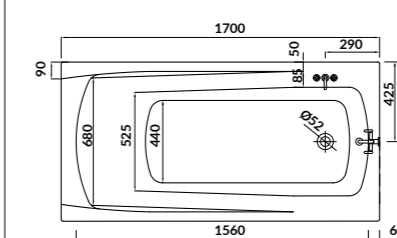

ZEN 160×85

Rectangular bathtub

cat. code: S301-127 | index: AZBR1000701573

characteristics:

- the unique **EURO WHITE**
- double reinforcement
- adjustable legs included
- 10-year warranty

L×W×D [cm] 160×85×45

height with legs [cm] 55-67

volume to overflow [l] 175

to be completed with:

bathtub casing - front: S401-045

bathtub casing - side: S401-100

bathtub siphon: S904-004