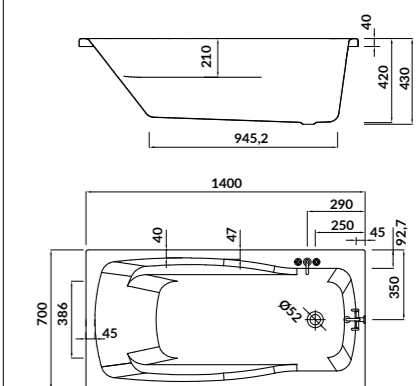

LANA 140×70

Rectangular bathtub

cat. code: S301-160 | index: AZBR1001631943

characteristics:

- the unique **EURO WHITE**
- double reinforcement
- adjustable legs included
- 10-year warranty

L×W×D [cm] 140×70×42

height with legs [cm] 52-64

volume to overflow [l] 140

to be completed with:

bathtub casing - front: S401-066

bathtub casing - side: S401-071

bathtub siphon: S904-004