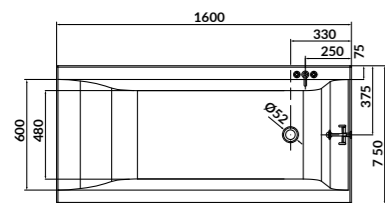

LARGA by Cersanit 150x75

Rectangular bathtub slim

cat. code: S301-304 | index: AZBR1003515965

characteristics:

- the unique **EURO WHITE**
- thin rim - 10 mm
- double reinforcement
- adjustable legs included
- 10-year warranty

dt. x szer. x gł [cm] 150 x 75 x 42

height with legs [cm] 52 - 64

volume to overflow [l] 180 l

to be completed with:
bathtub siphon: S904-004