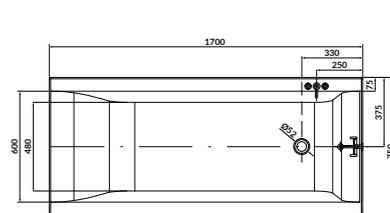

LARGA

Rectangular bathtubs from the LARGA by Cersanit series delight with their elegant geometric design and enhanced bathing comfort thanks to unparalleled ergonomic backrest. This is a perfect solution for a modern bathroom, regardless of its size. The LARGA by Cersanit bathtubs offers the narrowest rim on the market being only 10 mm, it has been designed with tile fitting in mind, defining a modern, light style of the interior. The LARGA by Cersanit series is available in 5 sizes ranging from 150 cm to 190 cm, making them suitable for both small bathrooms in blocks of flats and spacious bathing spa rooms. The roomy bathtub with perfectly profiled backrest will provide the highest comfort to every lover of long baths. LARGA by Cersanit bathtubs 180 and 190 bathtubs have symmetrical, slightly sloping backrests and the water outlet is located exactly in the centre, so that even two people can enjoy blissfully relaxing baths together.

STOP UV
LONG-LASTING ACRYLIC WHITE

LARGA by Cersanit 190×90

Rectangular bathtub slim

cat. code: S301-307 | index: AZBR1003545965

characteristics:

- the unique **EURO WHITE**
- thin rim - 10 mm
- double reinforcement
- adjustable legs included
- 10-year warranty

dt. × szer. × gł [cm] 190×90×42

height with legs [cm] 52 - 64

volume to overflow [l] 275 l

to be completed with:
bathtub siphon: S904-011

LARGA by Cersanit 180×80

Rectangular bathtub slim

cat. code: S301-306 | index: AZBR1003535965

characteristics:

- the unique **EURO WHITE**
- thin rim - 10 mm
- double reinforcement
- adjustable legs included
- 10-year warranty

dt. × szer. × gł [cm] 180×80×42

height with legs [cm] 52 - 64

volume to overflow [l] 230 l

to be completed with:
bathtub siphon: S904-011

LARGA by Cersanit 170×75

Rectangular bathtub slim