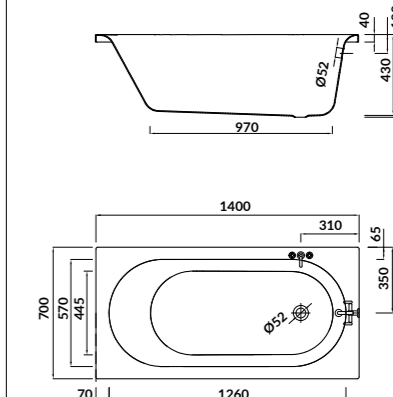

L×W×D [cm] 140×70×43

height with legs [cm] 53–65

volume to overflow [l] 140

to be completed with:

bathtub casing - front: S401-066

bathtub casing - side: S401-071

bathtub siphon: S904-004

STOP UV
LONG-LASTING ACRYLIC WHITE