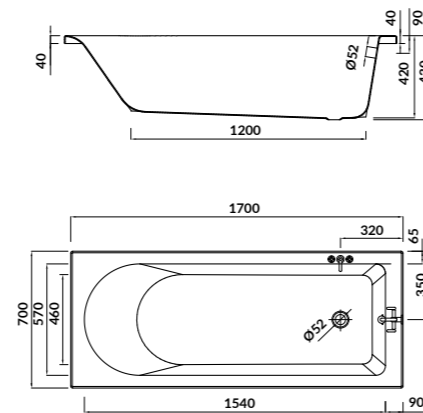

FLAVIA

FLAVIA bathtubs are distinguished by their classic rectangular shape, which fits every kind of room. Sophisticated design is an ideal proposal for enthusiasts of modern interiors. Interior of the bathtub allows you to position your back comfortably during a relaxing bath. **FLAVIA** bathtubs are available in five sizes.

Their sufficiently wide edges make the tap fittings impressive both on the wall, at the side of the bathtub and at its front. The adjustable feet allow you to adjust the height of the bathtub perfectly.

STOP UV
LONG-LASTING ACRYLIC WHITE

FLAVIA 170×70

Rectangular bathtub

cat. code: S301-107 | index: AZBR1000543362

characteristics:

- the unique **EURO WHITE**
- double reinforcement
- adjustable legs included
- 10-year warranty

L×W×D [cm] 170×70×42

height with legs [cm] 52-64

volume to overflow [l] 198

to be completed with:

- bathtub casing - front: S401-069
- bathtub casing - side: S401-071
- bathtub siphon: S904-004

FLAVIA 160×70

Rectangular bathtub

cat. code: S301-106 | index: AZBR1000533361

characteristics:

- the unique **EURO WHITE**
- double reinforcement
- adjustable legs included
- 10-year warranty

L×W×D [cm] 160×70×42

height with legs [cm] 52-64

volume to overflow [l] 174

to be completed with:

- bathtub casing - front: S401-068
- bathtub casing - side: S401-071
- bathtub siphon: S904-004

FLAVIA 150×70

Rectangular bathtub

cat. code: S301-105 | index: AZBR1000523360

characteristics:

- the unique **EURO WHITE**
- double reinforcement
- adjustable legs included
- 10-year warranty

L×W×D [cm] 150×70×42

height with legs [cm] 52-64

volume to overflow [l] 162

to be completed with:

- bathtub casing - front: S401-067
- bathtub casing - side: S401-071
- bathtub siphon: S904-004

FLAVIA 140×70

Rectangular bathtub