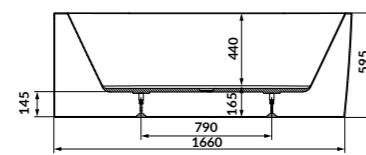

CREA 170x82

Freestanding corner bathtub - left

cat. code: S301-329 | index: AZBA1002813340

characteristics:

- white colour
- double reinforcement
- high quality acrylic
- siphon with click-clack chrome included
- adjustable legs included
- 10-year warranty

L×W×H [cm] 170×82×59,5

depth [cm] 44

volume to overflow [l] 235 l

to be completed with:

bathub siphon:
S904-008, S904-009, S904-010, S904-013

CREA 170x82

Freestanding corner bathtub - right

cat. code: S301-330 | index: AZBA1002823340

characteristics:

- white colour
- double reinforcement
- high quality acrylic
- siphon with click-clack chrome included
- adjustable legs included
- 10-year warranty

L×W×H [cm] 170×82×59,5

depth [cm] 44

volume to overflow [l] 235 l

to be completed with:

bathub siphon:
S904-008, S904-009, S904-010, S904-013

N

CREA 160x80

Freestanding corner bathtub - left

cat. code: S931-034 | index: AZBA1002970001

characteristics:

- white colour
- double reinforcement
- high quality acrylic
- siphon with click-clack chrome included
- adjustable legs included
- 10-year warranty

L×W×H [cm] 160×80×59,5

depth [cm] 44

volume to overflow [l] 230 l

to be completed with:

bathub siphon:
S904-008, S904-009, S904-010, S904-013

N

CREA 160x80

Freestanding corner bathtub - right

cat. code: S931-035 | index: AZBA1002980001

characteristics:

- white colour
- double reinforcement
- high quality acrylic
- siphon with click-clack chrome included
- adjustable legs included
- 10-year warranty

L×W×H [cm] 160×80×59,5

depth [cm] 44

volume to overflow [l] 230 l

to be completed with:

bathub siphon:
S904-008, S904-009, S904-010, S904-013

N

CREA 150x80

Freestanding corner bathtub - left

cat. code: S931-031 | index: AZBA1002950001

characteristics: