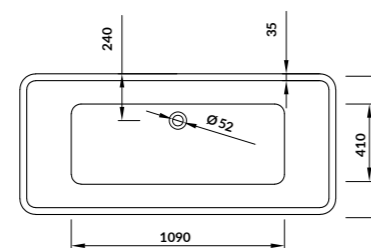

to be completed with:

bathub siphon:
S904-008, S904-009, S904-010, S904-013