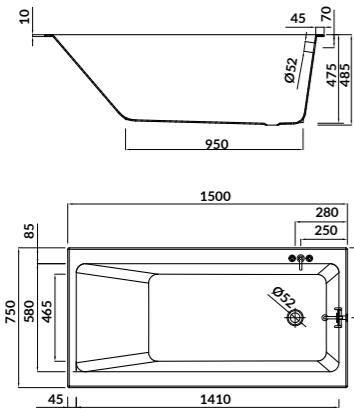

CREA 150×75

Rectangular bathtub slim

cat. code: S301-233 | index: AZBR1002352220

characteristics:

- the unique **EURO WHITE**
- thin rim - 10 mm
- greater depth - 47,5 cm
- greater strength - 4 mm thick acrylic
- double reinforcement
- adjustable legs included
- 10-year warranty

L×W×D [cm] 150×75×47,5

height with legs [cm] 57,5-69,5

volume to overflow [l] 225

to be completed with:
bathtub siphon S904-004