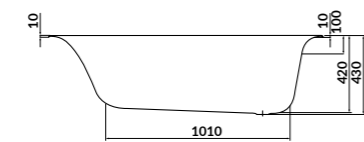

dt. x szer. x gł [cm] 150 x 75 x 42

height with legs [cm] 52 - 64

volume to overflow [l] 180 l

to be completed with:
bathtub siphon: S904-004

CITY
BY cersanit

CITY by Cersanit is a collection of bathtubs that fit in perfectly with modern design. Its soothing lines are a promise of the deep rest and detachment from the hustle and bustle of the city. The seat and backrest are designed in accordance with the principles of ergonomics, thanks to which a comfortable and relaxation conducive position is found naturally. The finishing of the bathtub makes it easy to keep perfectly clean, as well as maintenance-free for years. The set includes adjustable, solid bathtub feet. The CITY bathtubs are complemented by the available elegant and easy-to-install VIRGO casings. We recommend choosing the Cersanit automatic siphon, as well as a bath screen.