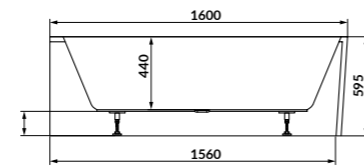

CREA 170x82

Freestanding corner bathtub - left

cat. code: S301-329 | index: AZBA1002813340

characteristics:

- white colour
- double reinforcement
- high quality acrylic
- siphon with click-clack chrome included
- adjustable legs included
- 10-year warranty

L×W×H [cm] 170×82×59,5

depth [cm] 44

volume to overflow [l] 235 l

to be completed with:

bathub siphon:
S904-008, S904-009, S904-010, S904-013

CREA 170x82

Freestanding corner bathtub - right

cat. code: S301-330 | index: AZBA1002823340

characteristics:

- white colour
- double reinforcement
- high quality acrylic
- siphon with click-clack chrome included
- adjustable legs included
- 10-year warranty

L×W×H [cm] 170×82×59,5

depth [cm] 44

volume to overflow [l] 235 l

to be completed with:

bathub siphon:
S904-008, S904-009, S904-010, S904-013

N

CREA 160x80

Freestanding corner bathtub - left

cat. code: S931-034 | index: AZBA1002970001

characteristics:

- white colour
- double reinforcement
- high quality acrylic
- siphon with click-clack chrome included
- adjustable legs included
- 10-year warranty

L×W×H [cm] 160×80×59,5

depth [cm] 44

volume to overflow [l] 230 l

to be completed with:

bathub siphon:
S904-008, S904-009, S904-010, S904-013

N

CREA 160x80

Freestanding corner bathtub - right

cat. code: S931-035 | index: AZBA1002980001

characteristics:

- white colour
- double reinforcement
- high quality acrylic
- siphon with click-clack chrome included
- adjustable legs included
- 10-year warranty

L×W×H [cm] 160×80×59,5

depth [cm] 44

volume to overflow [l] 230 l

to be completed with:

bathub siphon:
S904-008, S904-009, S904-010, S904-013

N

CREA 150x80

Freestanding corner bathtub - left

cat. code: S931-031 | index: AZBA1002950001

characteristics: