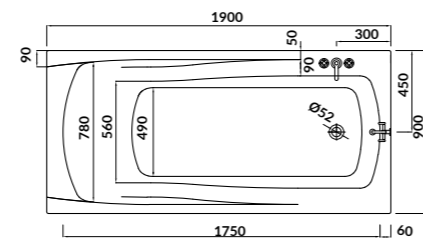

L×W×D [cm] 190×90×44

height with legs [cm] 54-62

volume to overflow [l] 300

to be completed with:

bathtub casing - front: S401-114

bathtub casing - side: S401-115

bathtub siphon: S904-004

ZEN 180×85