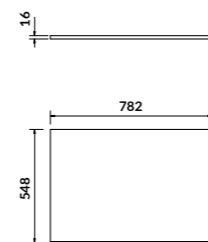

SICILIA 170

Bathtub casing - left/right

cat. code: S401-087 | index: AZCB1001010078

L×H [cm] 170×58

to be completed with:
SICILIA 170×100 bathtub - S301-097, S301-098