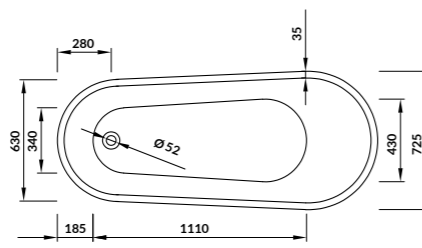

to be completed with:

bathub siphon:
S904-008, S904-009, S904-010, S904-013

The ZEN by Cersanit collection consists of rectangular bathtubs with an elegant, but also exceptionally practical, design. Made of high quality acrylic, they are an ideal proposal for modern bathrooms. The rectangular ZEN by Cersanit bathtubs are sheer pleasure of a relaxing bath. The ergonomic inside with a specially contoured backrest zone and shoulder space make it easy to find a comfortable position during the bath. This series consists of three bathtubs of standard sizes, available with adjustable feet. They look beautiful in a tile enclosure or with front and side panels. The bathtubs can be placed in recesses in the corner of the room, as well as showcased as the defining element of the style of the bathroom.

ZEN
BY cersanit