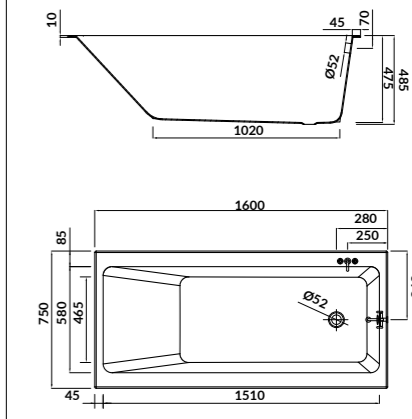

characteristics:

- the unique **EURO WHITE**
- thin rim - 10 mm
- greater depth - 47,5 cm
- greater strength - 4 mm thick acrylic
- double reinforcement
- adjustable legs included
- 10-year warranty

L×W×D [cm]	160×75×47,5

height with legs [cm]	57,5-69,5

volume to overflow [l]	235

to be completed with:
bathtub siphon S904-004