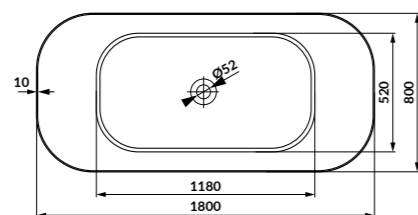

ADJUSTABLE FEET

Each bathtub is supplied with adjustable feet, which allow you to adjust the height of the bathtub individually. Thus, it is easy to adjust the height of the bathtub both to individual requirements and to the arrangement of the bathroom.

L×W×H [cm] 180×80×64

depth [cm] 44

volume to overflow [l] 270 l

to be completed with:

bathub siphon:
S904-008, S904-009, S904-010, S904-013

INVERTO by Cersanit 170×80

Freestanding oval spa bathtub

cat. code: S301-339 | index: AZBV1000111516