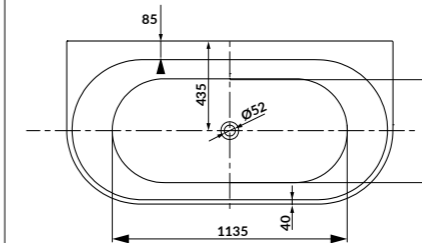

L×W×H [cm] 160×80×58

depth [cm] 44

volume to overflow [l] 250 l

to be completed with:

bathub siphon:
S904-008, S904-009, S904-010, S904-013

N

CREA 150×80

Freestanding back-to-wall bathtub