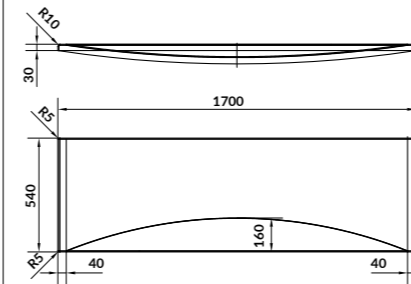

VIRGO/INTRO 160

Bathtub casing - front

cat. code: S401-045 | index: AZCB1000640075

L×H [cm] 160×54

to be completed with:

- **VIRGO 160×75** bathtub - S301-046
- **INTRO 160×75** bathtub - S301-067
- **ZEN 160×85** bathtub - S301-127
- **CITY 160×75** bathtub - S301-335