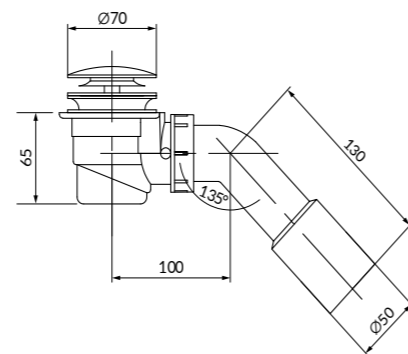

characteristics:

- siphon sold separately
- 2 year warranty

L×W×H [cm] 7,2×7,2×6,5

to be completed with:
all freestanding **CERSANIT** bathtubs