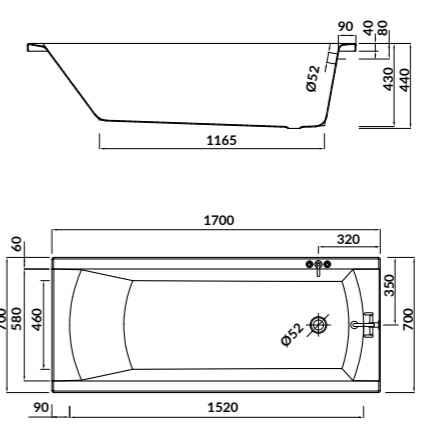

KORAT 170×70

Rectangular bathtub

cat. code: S301-122 | index: AZBR1000691572

1. characteristics:
2. the unique **EURO WHITE**
   - double reinforcement
   - adjustable legs included
   - 10-year warranty

L×W×D [cm]	170×70×43
height with legs [cm]	53-65
volume to overflow [l]	215

to be completed with:
bathtub casing - front: S401-069
bathtub casing - side: S401-071
bathtub siphon: S904-004