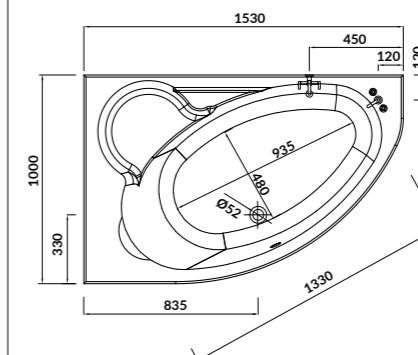

L×W×D [cm] 153×100×45

height with legs [cm] 51-63

volume to overflow [l] 225

to be completed with:

bathtub casing: S401-059

bathtub siphon: S904-004

KALIOPE 153×100

Asymmetric bathtubs - right