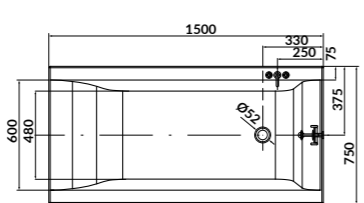

LARGA by Cersanit 160x75

Rectangular bathtub slim

cat. code: S301-305 | index: AZBR1003525965

characteristics:

- the unique **EURO WHITE**
- thin rim - 10 mm
- double reinforcement
- adjustable legs included
- 10-year warranty

dt. x szer. x gł [cm] 160 x 75 x 42

height with legs [cm] 52 - 64

volume to overflow [l] 200 l

to be completed with:
bathtub siphon: S904-004

LARGA by Cersanit 150x75

Rectangular bathtub slim

cat. code: S301-304 | index: AZBR1003515965

characteristics:

- the unique **EURO WHITE**
- thin rim - 10 mm
- double reinforcement
- adjustable legs included
- 10-year warranty

dt. x szer. x gł [cm] 150 x 75 x 42

height with legs [cm] 52 - 64

volume to overflow [l] 180 l

to be completed with:
bathtub siphon: S904-004