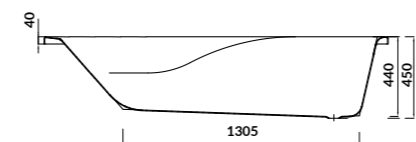

L×W×D [cm] 190×90×44

height with legs [cm] 54-62

volume to overflow [l] 300

to be completed with:

bathtub casing - front: S401-114

bathtub casing - side: S401-115

bathtub siphon: S904-004

ZEN 180×85