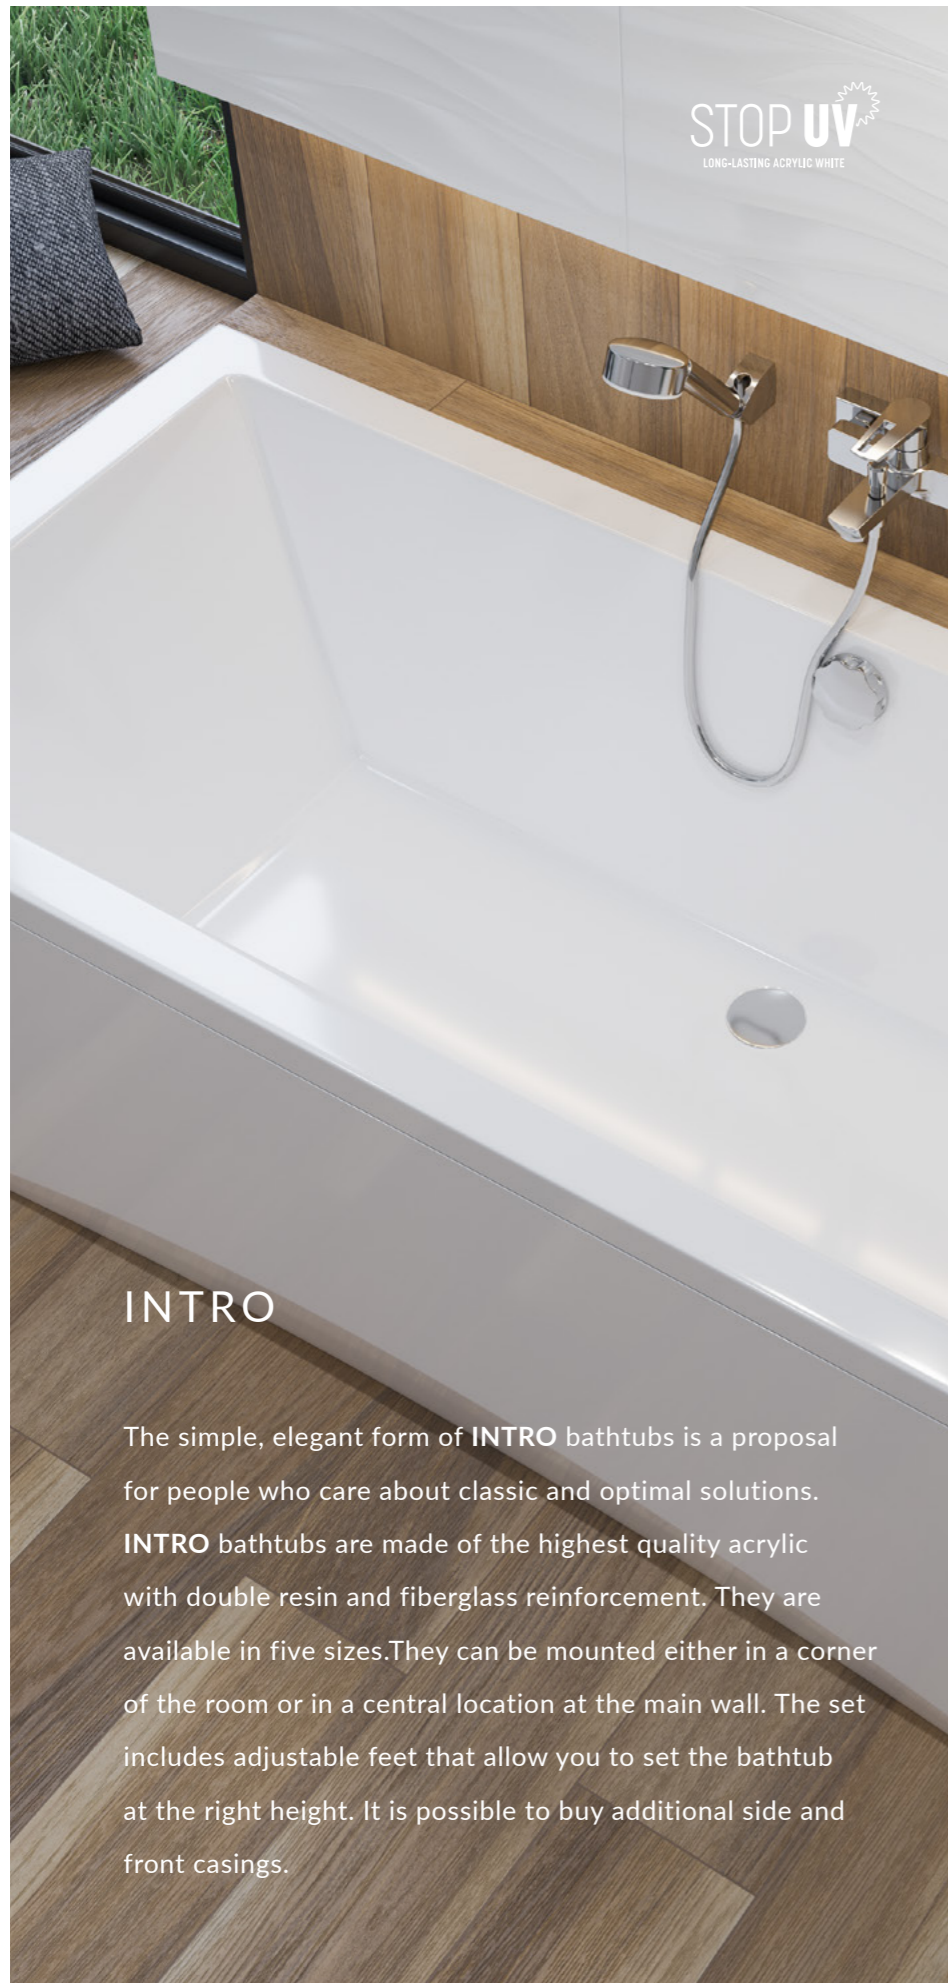

white furniture front panel: S568-024
furniture side panel: S568-028
bathtub siphon: S904-004

STOP UV
LONG-LASTING ACRYLIC WHITE

INTRO

The simple, elegant form of **INTRO** bathtubs is a proposal for people who care about classic and optimal solutions. **INTRO** bathtubs are made of the highest quality acrylic with double resin and fiberglass reinforcement. They are available in five sizes. They can be mounted either in a corner of the room or in a central location at the main wall. The set includes adjustable feet that allow you to set the bathtub at the right height. It is possible to buy additional side and front casings.