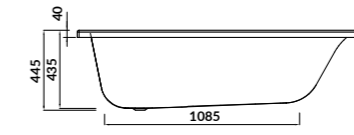

SMART 160×80

Rectangular bathtub – right

cat. code: S301-118 | index: AZBR1000611512

characteristics:

- the unique **EURO WHITE**
- double reinforcement
- furniture casing for the bathtub
- 10-year warranty

L×W×D [cm] 160×80×43,5

height with legs [cm] 53,5–65,5

volume to overflow [l] 225

to be completed with:

white furniture front panel: S568-024
furniture side panel: S568-028
bathtub siphon: S904-004