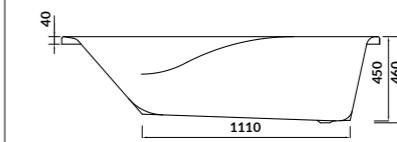

ZEN 160×85

Rectangular bathtub

cat. code: S301-127 | index: AZBR1000701573

characteristics:

- the unique **EURO WHITE**
- double reinforcement
- adjustable legs included
- 10-year warranty

L×W×D [cm] 160×85×45

height with legs [cm] 55-67

volume to overflow [l] 175

to be completed with:

bathtub casing - front: S401-045

bathtub casing - side: S401-100

bathtub siphon: S904-004