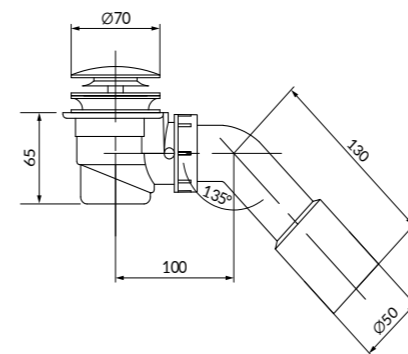

characteristics:

- siphon sold separately
- 2 year warranty

L×W×H [cm] 7,2×7,2×6,5

to be completed with:
all freestanding **CERSANIT** bathtubs