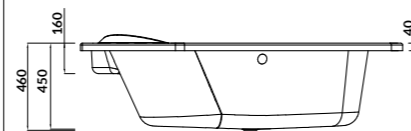

KALIOPE 170×110

Asymmetric bathtubs - right

cat. code: S301-115 | index: AZBA1000140590

characteristics:

- the unique **EURO WHITE**
- double reinforcement
- adjustable legs included
- 10-year warranty

L×W×D [cm] 170×110×45

height with legs [cm] 55-63

volume to overflow [l] 240

to be completed with:

bathtub casing: S401-127

bathtub siphon: S904-004