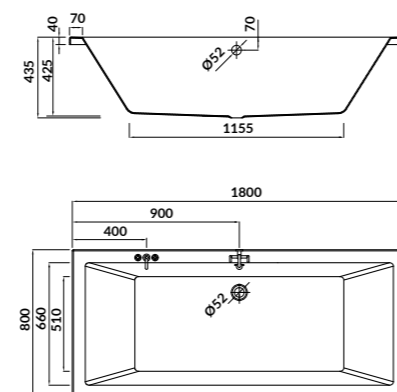

INTRO

The simple, elegant form of **INTRO** bathtubs is a proposal for people who care about classic and optimal solutions. **INTRO** bathtubs are made of the highest quality acrylic with double resin and fiberglass reinforcement. They are available in five sizes. They can be mounted either in a corner of the room or in a central location at the main wall. The set includes adjustable feet that allow you to set the bathtub at the right height. It is possible to buy additional side and front casings.

INTRO 180×80

Rectangular bathtub

cat. code: S301-222 | index: AZBR1003227597

characteristics:

- the unique **EURO WHITE**
- double reinforcement
- adjustable legs included
- 10-year warranty

L×W×D [cm] 180×80×42,5

height with legs [cm] 52,5-60,5

volume to overflow [l] 250

to be completed with:

bathtub casing - front: S401-088
bathtub casing - side: S401-089
bathtub siphon: S904-004

INTRO 170×75

Rectangular bathtub

cat. code: S301-068 | index: AZBR1000040036

characteristics:

- the unique **EURO WHITE**
- double reinforcement
- adjustable legs included
- 10-year warranty

L×W×D [cm] 170×75×42

height with legs [cm] 52-60

volume to overflow [l] 240

to be completed with:

bathtub casing - front: S401-046
bathtub casing - side: S401-047
bathtub siphon: S904-004

INTRO 160×75

Rectangular bathtub

cat. code: S301-067 | index: AZBR1000030036

characteristics:

- the unique **EURO WHITE**
- double reinforcement
- adjustable legs included
- 10-year warranty

L×W×D [cm] 160×75×42

height with legs [cm] 52-60

volume to overflow [l] 215

to be completed with:

bathtub casing - front: S401-045
bathtub casing - side: S401-047
bathtub siphon: S904-004

INTRO 150×75

Rectangular bathtub

cat. code: S301-066 | index: AZBR1000020036

characteristics: