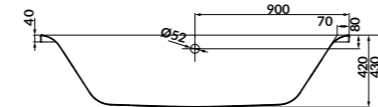

CITY
BY cersanit

CITY by Cersanit is a collection of bathtubs that fit in perfectly with modern design. Its soothing lines are a promise of the deep rest and detachment from the hustle and bustle of the city. The seat and backrest are designed in accordance with the principles of ergonomics, thanks to which a comfortable and relaxation conducive position is found naturally. The finishing of the bathtub makes it easy to keep perfectly clean, as well as maintenance-free for years. The set includes adjustable, solid bathtub feet. The CITY bathtubs are complemented by the available elegant and easy-to-install VIRGO casings. We recommend choosing the Cersanit automatic siphon, as well as a bath screen.

STOP UV
LONG-LASTING ACRYLIC WHITE

N

CITY 180×80

Rectangular bathtub

cat. code: S301-337 | index: AZBR1004110032

characteristics:

- the unique **EURO WHITE**
- double reinforcement
- adjustable legs included
- 10-year warranty

L×W×D [cm] 180×80×42

height with legs [cm] 52 - 60

volume to overflow [l] 230 l

to be completed with:

bathtub casing - front: S401-088
bathtub casing - side: S401-089
bathtub siphon: S904-004

N

CITY 170×75

Rectangular bathtub

cat. code: S301-336 | index: AZBR1004100032

characteristics:

- the unique **EURO WHITE**
- double reinforcement
- adjustable legs included
- 10-year warranty

L×W×D [cm] 170×75×42

height with legs [cm] 52 - 64

volume to overflow [l] 215 l

to be completed with:

bathtub casing - front: S401-046,
bathtub casing - side: S401-047,
bathtub siphon: S904-004

N

CITY 160×75

Rectangular bathtub

cat. code: S301-335 | index: AZBR1004090032

characteristics:

- the unique **EURO WHITE**
- double reinforcement
- adjustable legs included
- 10-year warranty

L×W×D [cm] 160×75×42

height with legs [cm] 52 - 64

volume to overflow [l] 200 l