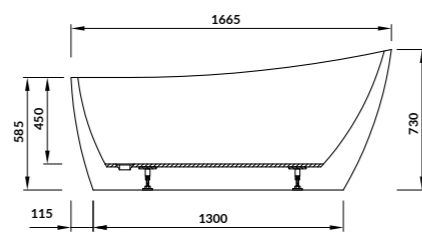

to be completed with:

bathub siphon:
S904-008, S904-009, S904-010, S904-013

The ZEN by Cersanit collection consists of rectangular bathtubs with an elegant, but also exceptionally practical, design. Made of high quality acrylic, they are an ideal proposal for modern bathrooms. The rectangular ZEN by Cersanit bathtubs are sheer pleasure of a relaxing bath. The ergonomic inside with a specially contoured backrest zone and shoulder space make it easy to find a comfortable position during the bath. This series consists of three bathtubs of standard sizes, available with adjustable feet. They look beautiful in a tile enclosure or with front and side panels. The bathtubs can be placed in recesses in the corner of the room, as well as showcased as the defining element of the style of the bathroom.

ZEN
BY cersanit