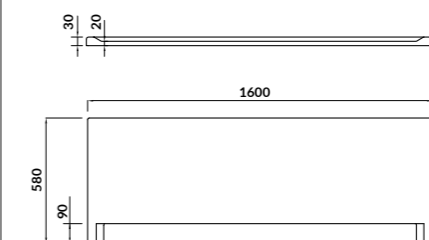

LORENA 150

Bathtub casing - front

cat. code: S401-067 | index: AZCB1000340072

L×H [cm] 150×58

to be completed with:
FLAVIA 150×70 - S301-105
KORAT 150×70 bathtub - S301-120
NAO 150×70 bathtub - S301-242
LANA 150×70 bathtub - S301-161
OCTAVIA 150×70 bathtub - S301-251
NIKE 150×70 bathtub - S301-246