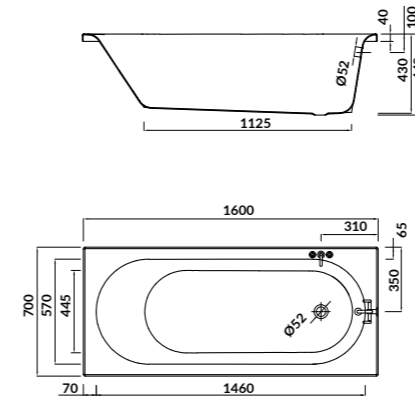

OCTAVIA 160×70

Rectangular bathtub

cat. code: S301-252 | index: AZBR1002760032

characteristics:

- the unique **EURO WHITE**
- double reinforcement
- adjustable legs included
- 10-year warranty

L×W×D [cm] 160×70×43

height with legs [cm] 53–65

volume to overflow [l] 167

to be completed with:

bathtub casing - front: S401-068

bathtub casing - side: S401-071

bathtub siphon: S904-004