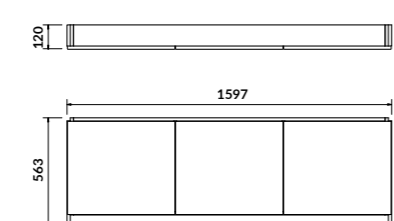

SMART 170

Furniture bathtub casing - front, white

cat. code: S568-026 | index: FZZO1000843624

L×H [cm] 170×56

to be completed with:
SMART 170×80 bathtub - S301-117, S301-116

SMART 160

Furniture bathtub casing - front, white

cat. code: S568-024 | index: FZZO1000823623

L×H [cm] 160×56

to be completed with:
SMART 160×80 bathtub - S301-119, S301-118

SMART

Furniture bathtub casing - side, oak

cat. code: S568-028 | index: FZZO1000863625

L×H [cm] 78×56

to be completed with:
SMART 170×80 bathtub - S301-117, S301-116
SMART 160×80 bathtub - S301-119, S301-118

SICILIA 170

Bathtub casing - left/right

cat. code: S401-087 | index: AZCB1001010078

L×H [cm] 170×58

to be completed with:
SICILIA 170×100 bathtub - S301-097, S301-098

SICILIA 160

Bathtub casing - left/right

cat. code: S401-039 | index: AZCB1000580078

L×H [cm] 160×58

to be completed with:
SICILIA 160×100 bathtub - S301-036, S301-037

SICILIA 150

Bathtub casing - left/right

cat. code: S401-086 | index: AZCB1001000078

L×H [cm] 150×58

to be completed with:
SICILIA 150×100 bathtub - S301-095, S301-096