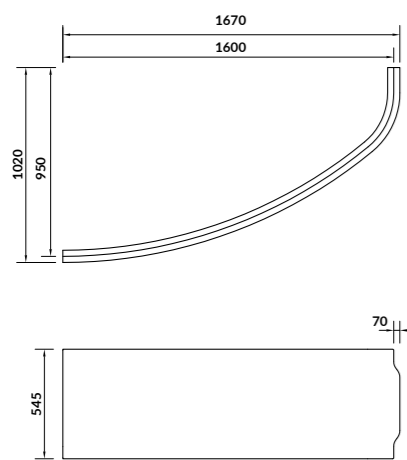

JOANNA 160

Bathtub casing - left/right

cat. code: S401-094 | index: AZCB1001080069

L×H [cm] 160×54,5

to be completed with:
JOANNA 160×95 bathtub - S301-170, S301-169