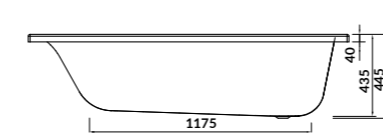

SMART 160×80

Rectangular bathtub – left

cat. code: S301-119 | index: AZBR1000621512

characteristics:

- the unique **EURO WHITE**
- double reinforcement
- furniture casing for the bathtub
- 10-year warranty

L×W×D [cm] 160×80×43,5

height with legs [cm] 53,5–65,5

volume to overflow [l] 225

to be completed with:

white furniture front panel: S568-024
furniture side panel: S568-028
bathtub siphon: S904-004