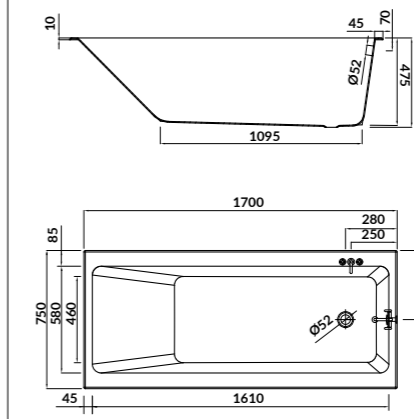

characteristics:

- the unique **EURO WHITE**
- thin rim - 10 mm
- greater depth - 47,5 cm
- greater strength - 4 mm thick acrylic
- double reinforcement
- adjustable legs included
- 10-year warranty

L×W×D [cm]	170×75×47,5

height with legs [cm]	57,5-69,5

volume to overflow [l]	260

to be completed with:
bathtub siphon S904-004