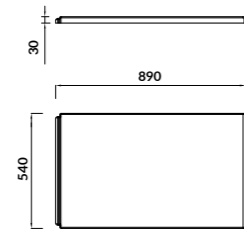

VIRGO/INTRO 180

Bathtub casing - side

cat. code: S401-089 | index: AZCB1001023352

L×H [cm] 80×54

to be completed with:

VIRGO 180×80 bathtub - S301-103
INTRO 180×80 bathtub - S301-222
KORAT 180×80 bathtub - S301-295
CITY 180×80 bathtub - S301-337