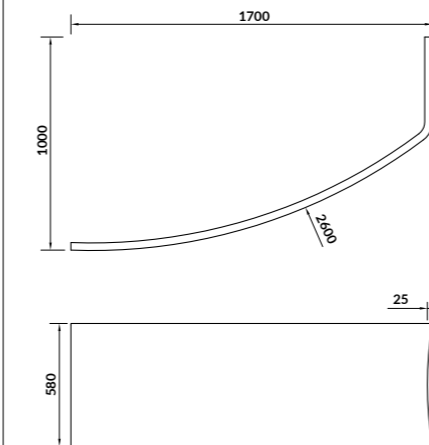

SICILIA 170

Bathtub casing - left/right

cat. code: S401-087 | index: AZCB1001010078

L×H [cm] 170×58

to be completed with:
SICILIA 170×100 bathtub - S301-097, S301-098