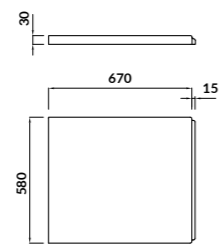

BATHTUB SIPHON

Automat

cat. code: S904-004 | index: AZAI1000043007

L×W×H [cm] 7,2×7,2×11,7

to be completed with:

- all CERSANIT bathtubs except:
- LARGA 180×80 rectangular bathtub - S301-306
- LARGA 190×90 rectangular bathtub - S301-307
- VIRGO 190×90 rectangular bathtub - S301-221