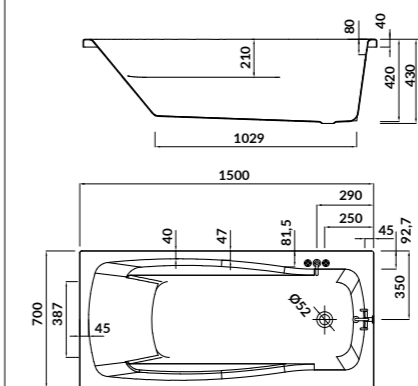

LANA 150×70

Rectangular bathtub

cat. code: S301-161 | index: AZBR1001641943

characteristics:

- the unique **EURO WHITE**
- double reinforcement
- adjustable legs included
- 10-year warranty

L×W×D [cm] 150×70×42

height with legs [cm] 52-64

volume to overflow [l] 155

to be completed with:

bathtub casing - front: S401-067

bathtub casing - side: S401-071

bathtub siphon: S904-004