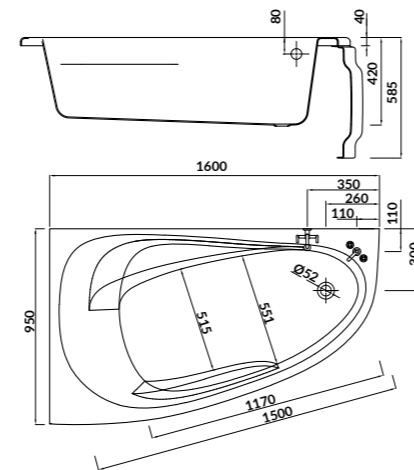

JOANNA NEW

Minimalism and comfort - these features best summarize the essence of **JOANNA NEW** bathtub series. The specially shaped backrest zone, lowered armrest zone and enlarged interior of the bathtub enhance its practical side, but also its comfort. With its oval shape and spacious inner surface, **JOANNA NEW** asymmetrical bathtub is available in as many as six sizes, in right-handed and left-handed versions. This gives the possibility of arrangement in practically every bathroom. There is a possibility to buy a dedicated casing for **JOANNA NEW** bathtub.

JOANNA NEW 160×95

Asymmetric bathtubs - left

cat. code: S301-170 | index: AZBA1001902146

characteristics:

- the unique **EURO WHITE**
- double reinforcement
- adjustable legs included
- 10-year warranty

L×W×D [cm] 160×95×42

height with legs [cm] 51-63

volume to overflow [l] 215

to be completed with:

bathtub casing: S401-094
bathtub siphon: S904-004

JOANNA NEW 160×95

Asymmetric bathtubs - right

cat. code: S301-169 | index: AZBA1001892146

characteristics:

- the unique **EURO WHITE**
- double reinforcement
- adjustable legs included
- 10-year warranty

L×W×D [cm] 160×95×42

height with legs [cm] 51-63

volume to overflow [l] 215

to be completed with:

bathtub casing: S401-094
bathtub siphon: S904-004

JOANNA NEW 150×95

Asymmetric bathtubs - left

cat. code: S301-167 | index: AZBA1001872147

characteristics:

- the unique **EURO WHITE**
- double reinforcement
- adjustable legs included
- 10-year warranty

L×W×D [cm] 150×95×42

height with legs [cm] 51-63

volume to overflow [l] 195

to be completed with:

bathtub casing: S401-104
bathtub siphon: S904-004

JOANNA NEW 150×95

Asymmetric bathtubs - right

cat. code: S301-168 | index: AZBA1001882147

characteristics: