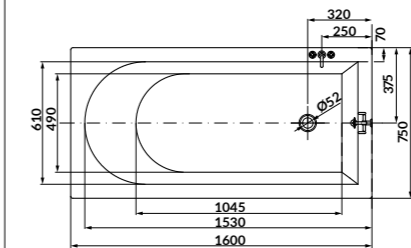

CITY 160×75

Rectangular bathtub

cat. code: S301-335 | index: AZBR1004090032

characteristics:

- the unique **EURO WHITE**
- double reinforcement
- adjustable legs included
- 10-year warranty

L×W×D [cm] 160×75×42

height with legs [cm] 52 - 64

volume to overflow [l] 200 l

to be completed with:

bathtub casing - front: S401-045,
bathtub casing - side: S401-047,
bathtub siphon: S904-004