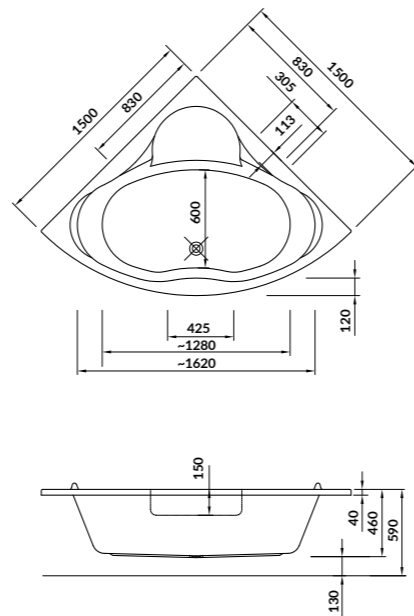

W×L [cm] 150×150×45

height with legs [cm] 55-63

volume to overflow [l] 335

to be completed with:
bathtub casing: S401-013
bathtub siphon: S904-004

VENUS 140×140

bathtub symmetrical

cat. code: S301-038 | index: AZBY1000030038