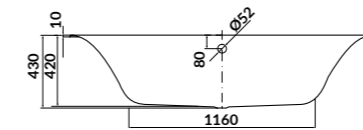

LARGA by Cersanit 180×80

Rectangular bathtub slim

cat. code: S301-306 | index: AZBR1003535965

characteristics:

- the unique **EURO WHITE**
- thin rim - 10 mm
- double reinforcement
- adjustable legs included
- 10-year warranty

dt. × szer. × gł [cm] 180×80×42

height with legs [cm] 52 - 64

volume to overflow [l] 230 l

to be completed with:
bathtub siphon: S904-011