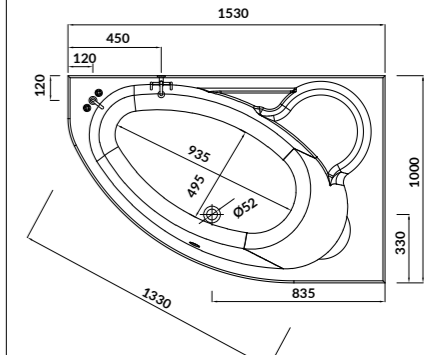

STOP UV
LONG-LASTING ACRYLIC WHITE

KALIOPE

KALIOPE is the essence of style and comfort. Asymmetric bathtubs from this series have a profiled interior and seat as well as wide edges on which you can place your bathing accessories. Available in three sizes. A dedicated casing can be purchased for all bathtub variants.

KALIOPE 170×110

Asymmetric bathtubs - left

cat. code: S301-114 | index: AZBA1000130590

characteristics:

- the unique **EURO WHITE**
- double reinforcement
- adjustable legs included
- 10-year warranty

L×W×D [cm] 170×110×45

height with legs [cm] 55-63

volume to overflow [l] 240

to be completed with:

bathtub casing: S401-127

bathtub siphon: S904-004

KALIOPE 170×110

Asymmetric bathtubs - right

cat. code: S301-115 | index: AZBA1000140590

characteristics:

- the unique **EURO WHITE**
- double reinforcement
- adjustable legs included
- 10-year warranty

L×W×D [cm] 170×110×45

height with legs [cm] 55-63

volume to overflow [l] 240

to be completed with:

bathtub casing: S401-127

bathtub siphon: S904-004

KALIOPE 153×100

Asymmetric bathtubs - left

cat. code: S301-024 | index: AZBA1000210040

characteristics:

- the unique **EURO WHITE**
- double reinforcement
- adjustable legs included
- 10-year warranty

L×W×D [cm] 153×100×45

height with legs [cm] 51-63

volume to overflow [l] 225

to be completed with:

bathtub casing: S401-059

bathtub siphon: S904-004

KALIOPE 153×100

Asymmetric bathtubs - right

cat. code: S301-025 | index: AZBA1000220040

characteristics:

- the unique **EURO WHITE**
- double reinforcement
- adjustable legs included
- 10-year warranty

L×W×D [cm] 153×100×45

height with legs [cm] 51-63

volume to overflow [l] 225

to be completed with:

bathtub casing: S401-059

bathtub siphon: S904-004