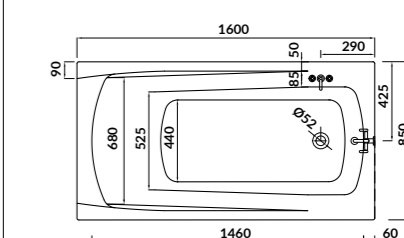

| | |
|------------|-------------|
| L×W×D [cm] | 160×75×47,5 |
|------------|-------------|

| | |
|-----------------------|-----------|
| height with legs [cm] | 57,5-69,5 |
|-----------------------|-----------|

L×W×D [cm] 160×85×45

height with legs [cm] 55-67

volume to overflow [l] 175

to be completed with:

bathtub casing - front: S401-045

bathtub casing - side: S401-100

bathtub siphon: S904-004

The **VIRGO** range of rectangular bathtubs combines modern design with exceptional comfort. A gently reclined backrest and ergonomically contoured interior invite you to unwind in deep relaxation. Made from premium-quality acrylic, each VIRGO bathtub feels pleasant to the touch, warms quickly, and retains heat for longer. The acrylic surface also helps reduce the noise of running water, enhancing your bathing experience. Each model can be paired with optional side and front panels for a complete look. The collection offers six different sizes, making it a perfect fit for both compact and spacious bathrooms. The largest model - **VIRGO 190** - is designed for two people, featuring symmetrical backrests and a centrally positioned waste outlet along the longer edge.