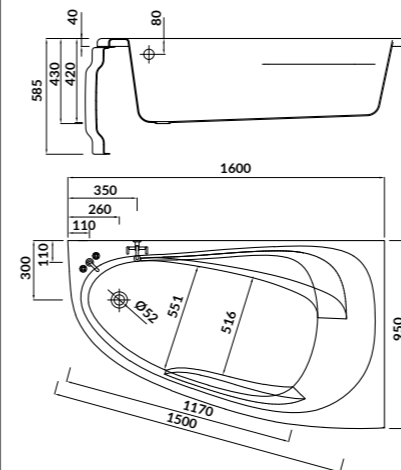

JOANNA NEW 150×95

Asymmetric bathtubs - left

cat. code: S301-167 | index: AZBA1001872147

characteristics:

- the unique **EURO WHITE**
- double reinforcement
- adjustable legs included
- 10-year warranty

L×W×D [cm] 150×95×42

height with legs [cm] 51-63

volume to overflow [l] 195

to be completed with:

bathtub casing: S401-104
bathtub siphon: S904-004