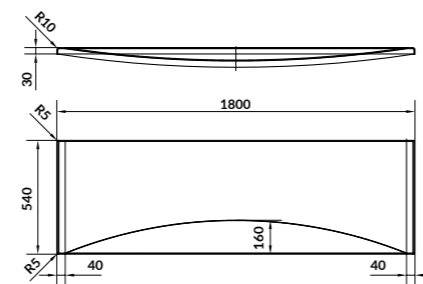

VIRGO/INTRO 170

Bathtub casing - front

cat. code: S401-046 | index: AZCB1000650075

L×H [cm] 170×54

to be completed with:

- **VIRGO 170×75** bathtub - S301-045
- **INTRO 170×75** bathtub - S301-068
- **ZEN 170×85** bathtub - S301-128
- **KORAT 170×75** bathtub - S301-294
- **CITY 170×75** bathtub - S301-336