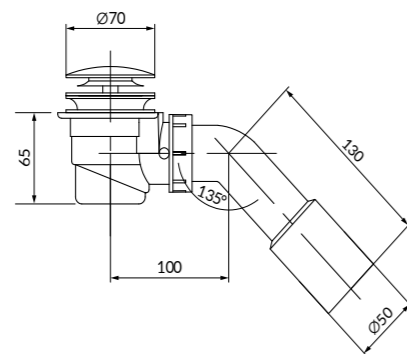

characteristics:

- siphon sold separately
- 2 year warranty

L×W×H [cm] 7,2×7,2×6,5

to be completed with:
all freestanding **CERSANIT** bathtubs