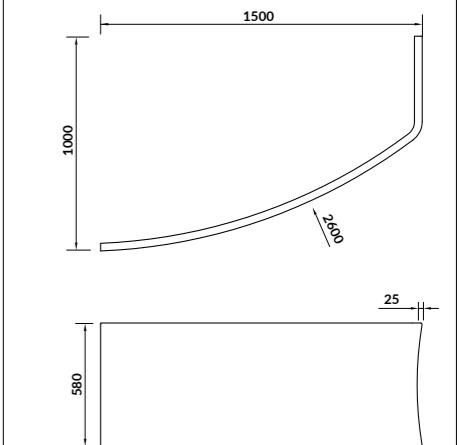

SICILIA 150

Bathtub casing - left/right

cat. code: S401-086 | index: AZCB1001000078

L×H [cm] 150×58

to be completed with:
SICILIA 150×100 bathtub - S301-095, S301-096