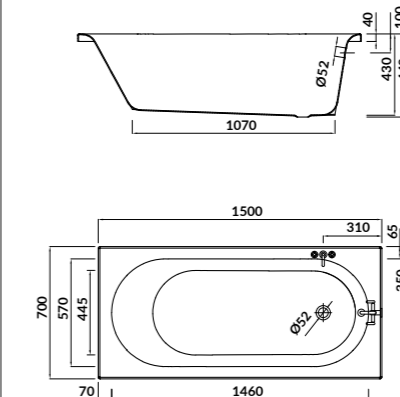

OCTAVIA 150×70

Rectangular bathtub

cat. code: S301-251 | index: AZBR1002750032

characteristics:

- the unique **EURO WHITE**
- double reinforcement
- adjustable legs included
- 10-year warranty

L×W×D [cm] 150×70×43

height with legs [cm] 53–65

volume to overflow [l] 160

to be completed with:

bathtub casing - front: S401-067

bathtub casing - side: S401-071

bathtub siphon: S904-004