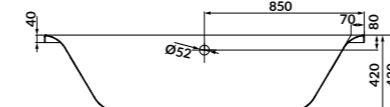

CITY
BY cersanit

CITY by Cersanit is a collection of bathtubs that fit in perfectly with modern design. Its soothing lines are a promise of the deep rest and detachment from the hustle and bustle of the city. The seat and backrest are designed in accordance with the principles of ergonomics, thanks to which a comfortable and relaxation conducive position is found naturally. The finishing of the bathtub makes it easy to keep perfectly clean, as well as maintenance-free for years. The set includes adjustable, solid bathtub feet. The CITY bathtubs are complemented by the available elegant and easy-to-install VIRGO casings. We recommend choosing the Cersanit automatic siphon, as well as a bath screen.

STOP UV
LONG-LASTING ACRYLIC WHITE

N

CITY 180×80

Rectangular bathtub

cat. code: S301-337 | index: AZBR1004110032

characteristics:

- the unique **EURO WHITE**
- double reinforcement
- adjustable legs included
- 10-year warranty

L×W×D [cm] 180×80×42

height with legs [cm] 52 - 60

volume to overflow [l] 230 l

to be completed with:

bathtub casing - front: S401-088
bathtub casing - side: S401-089
bathtub siphon: S904-004

N

CITY 170×75

Rectangular bathtub

cat. code: S301-336 | index: AZBR1004100032

characteristics:

- the unique **EURO WHITE**
- double reinforcement
- adjustable legs included
- 10-year warranty

L×W×D [cm] 170×75×42

height with legs [cm] 52 - 64

volume to overflow [l] 215 l

to be completed with:

bathtub casing - front: S401-046,
bathtub casing - side: S401-047,
bathtub siphon: S904-004

N

CITY 160×75

Rectangular bathtub

cat. code: S301-335 | index: AZBR1004090032

characteristics:

- the unique **EURO WHITE**
- double reinforcement
- adjustable legs included
- 10-year warranty

L×W×D [cm] 160×75×42

height with legs [cm] 52 - 64

volume to overflow [l] 200 l