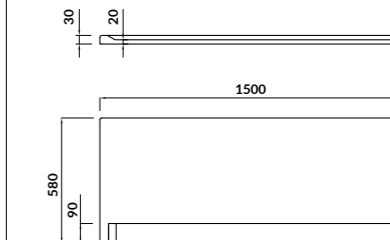

VENUS 150

Bathtub casing

cat. code: S401-013 | index: AZCB1000170069

L×H [cm] 150×55

to be completed with:
VENUS 150×150 bathtub - S301-013

VENUS 140

Bathtub casing

cat. code: S401-040 | index: AZCB1000590069

L×H [cm] 140×55

to be completed with:
VENUS 140×140 bathtub - S301-038

LORENA 170

Bathtub casing - front

cat. code: S401-069 | index: AZCB1000360075

L×H [cm] 170×58

to be completed with:
FLAVIA 170×70 bathtub - S301-107
KORAT 170×70 bathtub - S301-122
NAO 170×70 bathtub - S301-244
ANA 170×70 bathtub - S301-163
OCTAVIA 170×70 bathtub - S301-253
NIKE 170×70 bathtub - S301-249

LORENA 160

Bathtub casing - front

cat. code: S401-068 | index: AZCB1000350075

L×H [cm] 160×58

to be completed with:
FLAVIA 160×70 bathtub - S301-106
KORAT 160×70 bathtub - S301-121
NAO 160×70 bathtub - S301-243
LANA 160×70 bathtub - S301-162
OCTAVIA 160×70 bathtub - S301-252
NIKE 160×70 bathtub - S301-248

LORENA 150

Bathtub casing - front

cat. code: S401-067 | index: AZCB1000340072

L×H [cm] 150×58

to be completed with:
FLAVIA 150×70 - S301-105
KORAT 150×70 bathtub - S301-120
NAO 150×70 bathtub - S301-242
LANA 150×70 bathtub - S301-161
OCTAVIA 150×70 bathtub - S301-251
NIKE 150×70 bathtub - S301-246