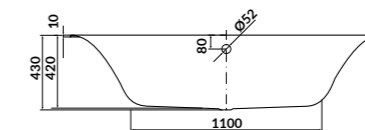

LARGA by Cersanit 170×75

Rectangular bathtub slim

cat. code: S301-303 | index: AZBR1003505965

characteristics:

- the unique **EURO WHITE**
- thin rim - 10 mm
- double reinforcement
- adjustable legs included
- 10-year warranty

dt. × szer. × gł [cm] 170×75×42

height with legs [cm] 52 - 64

volume to overflow [l] 215 l

to be completed with:
bathtub siphon: S904-004