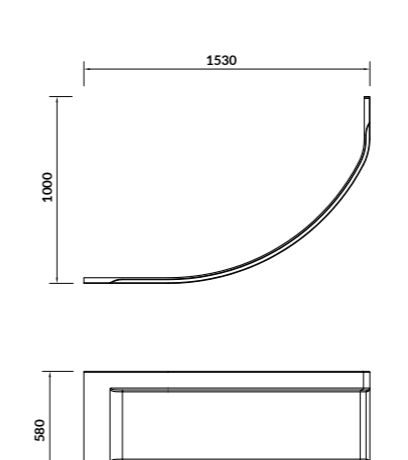

KALIOPE 153

Bathtub casing - left/right

cat. code: S401-059 | index: AZCB1000320078

L×H [cm] 153×58

to be completed with:
KALIOPE 153×100 bathtub - S301-024, S301-025