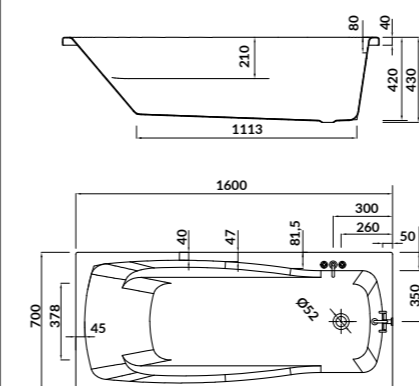

LANA 160×70

Rectangular bathtub

cat. code: S301-162 | index: AZBR1001651943

characteristics:

- the unique **EURO WHITE**
- double reinforcement
- adjustable legs included
- 10-year warranty

L×W×D [cm] 160×70×42

height with legs [cm] 52-64

volume to overflow [l] 170

to be completed with:

bathtub casing - front: S401-068

bathtub casing - side: S401-071

bathtub siphon: S904-004