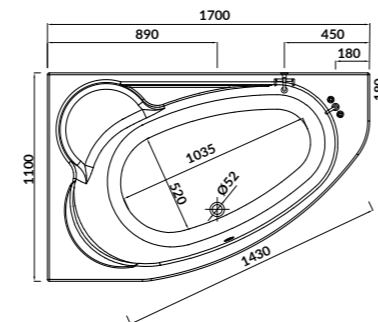

KALIOPE 170×110

Asymmetric bathtubs - right

cat. code: S301-115 | index: AZBA1000140590

characteristics:

- the unique **EURO WHITE**
- double reinforcement
- adjustable legs included
- 10-year warranty

L×W×D [cm] 170×110×45

height with legs [cm] 55-63

volume to overflow [l] 240

to be completed with:

bathtub casing: S401-127

bathtub siphon: S904-004