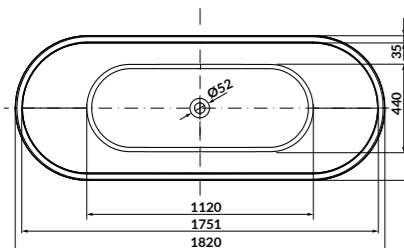

to be completed with:

bathub siphon:
S904-008, S904-009, S904-010, S904-013

ZEN by Cersanit 167×72

Freestanding oval

cat. code: S301-302 | index: AZBV1000081516

characteristics:

- white colour
- double reinforcement
- high quality acrylic
- siphon with click-clack chrome included
- adjustable legs included
- 10-year warranty

L×W×H [cm] 167×72×73

depth [cm] 45

volume to overflow [l] 220 l