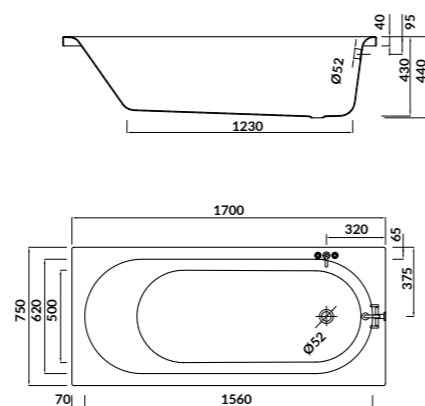

height with legs [cm] 53–65

volume to overflow [l] 180

to be completed with:

bathtub casing - front: S401-069

bathtub casing - side: S401-071

bathtub siphon: S904-004

OCTAVIA 160×70

Rectangular bathtub