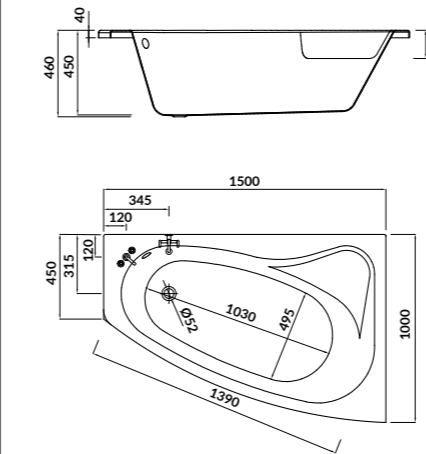

to be completed with:

bathub casing: S401-086
bathub siphon: S904-004