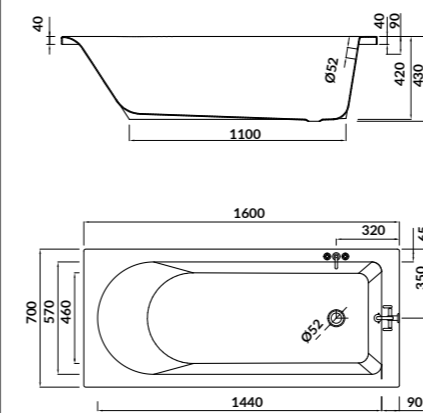

FLAVIA 160×70

Rectangular bathtub

cat. code: S301-106 | index: AZBR1000533361

characteristics:

- the unique **EURO WHITE**
- double reinforcement
- adjustable legs included
- 10-year warranty

L×W×D [cm] 160×70×42

height with legs [cm] 52-64

volume to overflow [l] 174

to be completed with:

- bathtub casing - front: S401-068
- bathtub casing - side: S401-071
- bathtub siphon: S904-004