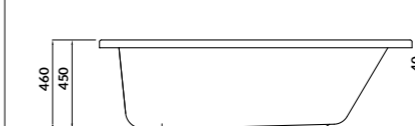

NIKE 150×70

Rectangular bathtub

cat. code: S301-246 | index: AZBR1002700032

characteristics:

- the unique **EURO WHITE**
- double reinforcement
- adjustable legs included
- 10-year warranty

L×W×D [cm] 150×70×45

height with legs [cm] 55-63

volume to overflow [l] 180

to be completed with:

bathtub casing - front: S401-067
bathtub casing - side: S401-071
bathtub siphon: S904-004