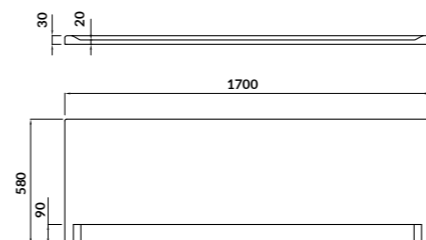

L×H [cm] 140×55

to be completed with:
VENUS 140×140 bathtub - S301-038

LORENA 170

Bathtub casing - front

cat. code: S401-069 | index: AZCB1000360075

L×H [cm] 170×58

to be completed with:
FLAVIA 170×70 bathtub - S301-107
KORAT 170×70 bathtub - S301-122
NAO 170×70 bathtub - S301-244
ANA 170×70 bathtub - S301-163
OCTAVIA 170×70 bathtub - S301-253
NIKE 170×70 bathtub - S301-249