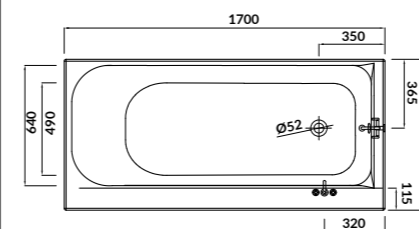

SMART 160×80

Rectangular bathtub – left

cat. code: S301-119 | index: AZBR1000621512

characteristics:

- the unique **EURO WHITE**
- double reinforcement
- furniture casing for the bathtub
- 10-year warranty

L×W×D [cm] 160×80×43,5

height with legs [cm] 53,5–65,5

volume to overflow [l] 225

to be completed with:

white furniture front panel: S568-024
furniture side panel: S568-028
bathtub siphon: S904-004