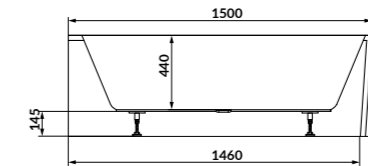

CREA 170x82

Freestanding corner bathtub - left

cat. code: S301-329 | index: AZBA1002813340

characteristics:

- white colour
- double reinforcement
- high quality acrylic
- siphon with click-clack chrome included
- adjustable legs included
- 10-year warranty

L×W×H [cm] 170×82×59,5

depth [cm] 44

volume to overflow [l] 235 l

to be completed with:

bathub siphon:
S904-008, S904-009, S904-010, S904-013

CREA 170x82

Freestanding corner bathtub - right

cat. code: S301-330 | index: AZBA1002823340

characteristics:

- white colour
- double reinforcement
- high quality acrylic
- siphon with click-clack chrome included
- adjustable legs included
- 10-year warranty

L×W×H [cm] 170×82×59,5

depth [cm] 44

volume to overflow [l] 235 l

to be completed with:

bathub siphon:
S904-008, S904-009, S904-010, S904-013

N

CREA 160x80

Freestanding corner bathtub - left

cat. code: S931-034 | index: AZBA1002970001

characteristics:

- white colour
- double reinforcement
- high quality acrylic
- siphon with click-clack chrome included
- adjustable legs included
- 10-year warranty

L×W×H [cm] 160×80×59,5

depth [cm] 44

volume to overflow [l] 230 l

to be completed with:

bathub siphon:
S904-008, S904-009, S904-010, S904-013

N

CREA 160x80

Freestanding corner bathtub - right

cat. code: S931-035 | index: AZBA1002980001

characteristics:

- white colour
- double reinforcement
- high quality acrylic
- siphon with click-clack chrome included
- adjustable legs included
- 10-year warranty

L×W×H [cm] 160×80×59,5

depth [cm] 44

volume to overflow [l] 230 l

to be completed with:

bathub siphon:
S904-008, S904-009, S904-010, S904-013

N

CREA 150x80

Freestanding corner bathtub - left

cat. code: S931-031 | index: AZBA1002950001

characteristics: