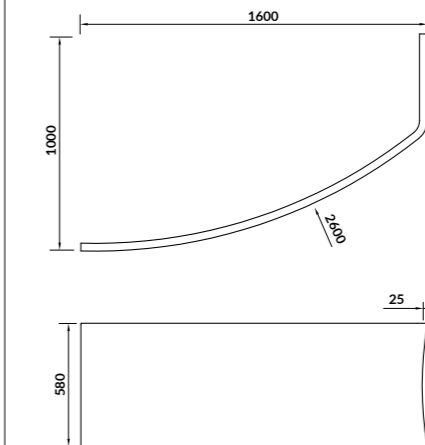

L×H [cm] 170×58

to be completed with:
SICILIA 170×100 bathtub - S301-097, S301-098

SICILIA 160

Bathtub casing - left/right

cat. code: S401-039 | index: AZCB1000580078

L×H [cm] 160×58

to be completed with:
SICILIA 160×100 bathtub - S301-036, S301-037