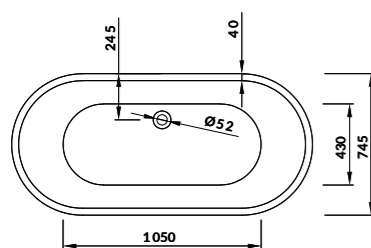

to be completed with:

bathub siphon:
S904-008, S904-009, S904-010, S904-013