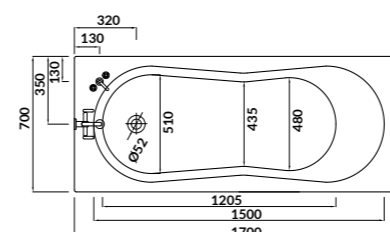

NIKE 160×70

Rectangular bathtub

cat. code: S301-248 | index: AZBR1002720032

characteristics:

- the unique **EURO WHITE**
- double reinforcement
- adjustable legs included
- 10-year warranty

L×W×D [cm] 160×70×45

height with legs [cm] 55-63

volume to overflow [l] 195

to be completed with:

bathtub casing - front: S401-068
bathtub casing - side: S401-071
bathtub siphon: S904-004