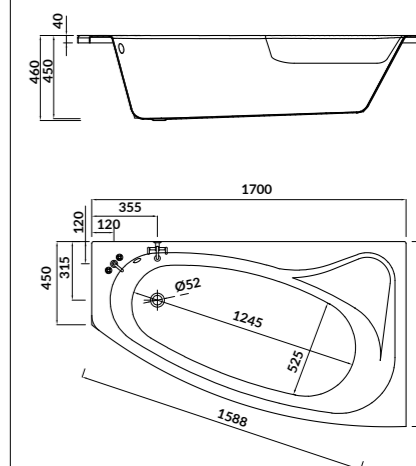

characteristics:

- the unique **EURO WHITE**
- double reinforcement
- adjustable legs included
- 10-year warranty

L×W×D [cm] 170×100×45

height with legs [cm] 55–67

volume to overflow [l] 240

to be completed with:

bathtub casing: S401-087

bathtub siphon: S904-004