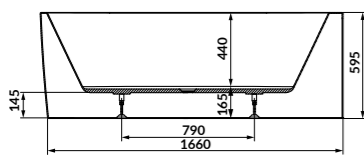

CREA 170x82

Freestanding corner bathtub - right

cat. code: S301-330 | index: AZBA1002823340

characteristics:

- white colour
- double reinforcement
- high quality acrylic
- siphon with click-clack chrome included
- adjustable legs included
- 10-year warranty

L×W×H [cm] 170×82×59,5

depth [cm] 44

volume to overflow [l] 235 l

to be completed with:

bathub siphon:
S904-008, S904-009, S904-010, S904-013