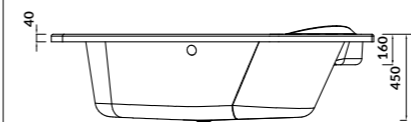

KALIOPE 153×100

Asymmetric bathtubs - left

cat. code: S301-024 | index: AZBA1000210040

characteristics:

- the unique **EURO WHITE**
- double reinforcement
- adjustable legs included
- 10-year warranty

L×W×D [cm] 153×100×45

height with legs [cm] 51-63

volume to overflow [l] 225

to be completed with:

bathtub casing: S401-059

bathtub siphon: S904-004