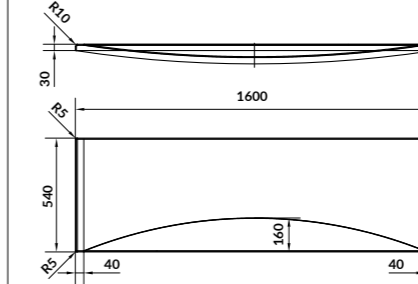

VIRGO/INTRO 150

Bathtub casing - front

cat. code: S401-044 | index: AZCB1000630072

L×H [cm] 150×54

to be completed with:

- **VIRGO 150×75** bathtub - S301-048
- **INTRO 150×75** bathtub - S301-066
- **CITY 150×75** bathtub - S301-334