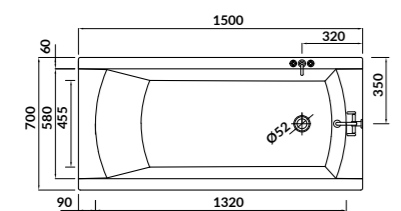

height with legs [cm] 53-65

volume to overflow [l] 170

to be completed with:

- bathtub casing - front: S401-067
- bathtub casing - side: S401-071
- bathtub siphon: S904-004

FLAVIA

FLAVIA bathtubs are distinguished by their classic rectangular shape, which fits every kind of room. Sophisticated design is an ideal proposal for enthusiasts of modern interiors. Interior of the bathtub allows you to position your back comfortably during a relaxing bath. **FLAVIA** bathtubs are available in five sizes.