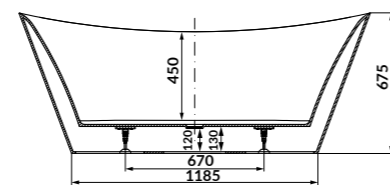

STOP UV
LONG-LASTING ACRYLIC WHITE

INVERTO

When looking for modern solutions for our bathroom, it is important to find the right balance between form and functionality. In the INVERTO by Cersanit collection of freestanding bathtubs, timeless grace is combined with intelligent technological solutions that together provide a new perspective on design. The unique 180x80 and 170x80 cm freestanding bathtubs impress with their modern and austere design, while offering a whole host of innovations. The extremely thin edge of the oval freestanding bathtub INVERTO by Cersanit SPA, the stylish and conveniently located central drain or the possibility of using it for two people - these are just some of the advantages of this unique product. Treat yourself to the extraordinary pleasure of bathing and relaxing time in the INVERTO by Cersanit bathtub.