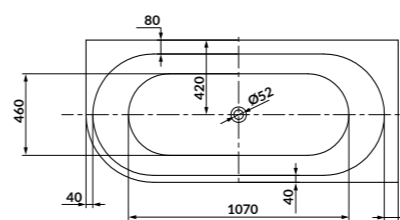

CREA 170x82

Freestanding corner bathtub - left

cat. code: S301-329 | index: AZBA1002813340

characteristics:

- white colour
- double reinforcement
- high quality acrylic
- siphon with click-clack chrome included
- adjustable legs included
- 10-year warranty

L×W×H [cm] 170×82×59,5

depth [cm] 44

volume to overflow [l] 235 l

to be completed with:

bathub siphon:
S904-008, S904-009, S904-010, S904-013

CREA 170x82

Freestanding corner bathtub - right

cat. code: S301-330 | index: AZBA1002823340

characteristics:

- white colour
- double reinforcement
- high quality acrylic
- siphon with click-clack chrome included
- adjustable legs included
- 10-year warranty

L×W×H [cm] 170×82×59,5

depth [cm] 44

volume to overflow [l] 235 l

to be completed with:

bathub siphon:
S904-008, S904-009, S904-010, S904-013

N

CREA 160x80

Freestanding corner bathtub - left

cat. code: S931-034 | index: AZBA1002970001

characteristics:

- white colour
- double reinforcement
- high quality acrylic
- siphon with click-clack chrome included
- adjustable legs included
- 10-year warranty

L×W×H [cm] 160×80×59,5

depth [cm] 44

volume to overflow [l] 230 l

to be completed with:

bathub siphon:
S904-008, S904-009, S904-010, S904-013

N

CREA 160x80

Freestanding corner bathtub - right

cat. code: S931-035 | index: AZBA1002980001

characteristics:

- white colour
- double reinforcement
- high quality acrylic
- siphon with click-clack chrome included
- adjustable legs included
- 10-year warranty

L×W×H [cm] 160×80×59,5

depth [cm] 44

volume to overflow [l] 230 l

to be completed with:

bathub siphon:
S904-008, S904-009, S904-010, S904-013

N

CREA 150x80

Freestanding corner bathtub - left

cat. code: S931-031 | index: AZBA1002950001

characteristics: