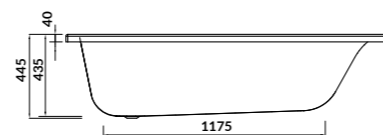

SMART 170×80

Rectangular bathtub – right

cat. code: S301-116 | index: AZBR1000591509

characteristics:

- the unique **EURO WHITE**
- double reinforcement
- furniture casing for the bathtub
- 10-year warranty

L×W×D [cm] 170×80×43,5

height with legs [cm] 53,5–65,5

volume to overflow [l] 245

to be completed with:

white furniture front panel: S568-026
furniture side panel: S568-028
bathtub siphon: S904-004