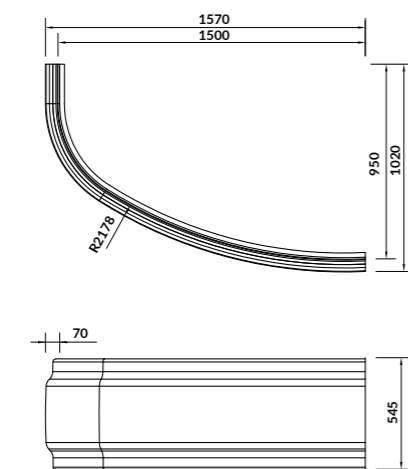

L×H [cm] 160×54,5

to be completed with:
JOANNA 160×95 bathtub - S301-170, S301-169

JOANNA 150

Bathtub casing - left/right

cat. code: S401-104 | index: AZCB1001260069

L×H [cm] 150×54,5

to be completed with:
JOANNA 150×95 bathtub - S301-167, S301-168