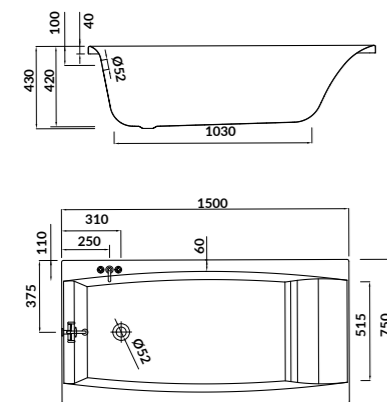

VIRGO 150×75

Rectangular bathtub

cat. code: S301-048 | index: AZBR1000150036

characteristics:

- the unique **EURO WHITE**
- double reinforcement
- adjustable legs included
- 10-year warranty

L×W ×D [cm]	150×75×42
height with legs [cm]	52-60
volume to overflow [l]	180

to be completed with:

- bathtub casing - front: S401-044
- bathtub casing - side: S401-047
- bathtub siphon: S904-004