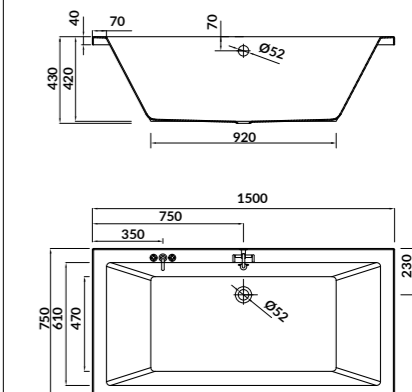

L×W×D [cm] 150×75×42

height with legs [cm] 52-60

volume to overflow [l] 190

to be completed with:

bathtub casing - front: S401-044
 bathtub casing - side: S401-047
 bathtub siphon: S904-004

LARGA

Rectangular bathtubs from the LARGA by Cersanit series delight with their elegant geometric design and enhanced bathing comfort thanks to unparalleled ergonomic backrest. This is a perfect solution for a modern bathroom, regardless of its size. The LARGA by Cersanit bathtubs offers the narrowest rim on the market being only 10 mm, it has been designed with tile fitting in mind, defining a modern, light style of the interior. The LARGA by Cersanit series is available in 5 sizes ranging from 150 cm to 190 cm, making them suitable for both small bathrooms in blocks of flats and spacious bathing spa rooms. The roomy bathtub with perfectly profiled backrest will provide the highest comfort to every lover of long baths. LARGA by Cersanit bathtubs 180 and 190 bathtubs have symmetrical, slightly sloping backrests and the water outlet is located exactly in the centre, so that even two people can enjoy blissfully relaxing baths together.