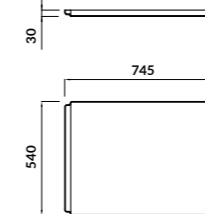

VIRGO/INTRO 140

Bathtub casing - front

cat. code: S401-043 | index: AZCB1000620072

L×H [cm] 140×54

to be completed with:

VIRGO 140×75 bathtub - S301-047

VIRGO/ZEN 190

Bathtub casing - side

cat. code: S401-115 | index: AZCB1001883250

L×H [cm] 90×54

to be completed with:

VIRGO 190×90 bathtub - S301-221,
ZEN 190×90 bathtub - S301-223

VIRGO/INTRO 180

Bathtub casing - side

cat. code: S401-089 | index: AZCB1001023352

L×H [cm] 80×54

to be completed with:

VIRGO 180×80 bathtub - S301-103
INTRO 180×80 bathtub - S301-222
KORAT 180×80 bathtub - S301-295
CITY 180×80 bathtub - S301-337

ZEN 160, 170, 180

Bathtub casing - side

cat. code: S401-100 | index: AZCB1001191077

L×H [cm] 85×54

to be completed with:

ZEN 160/170/180×85 bathtub
- S301-127, S301-128, S301-129

VIRGO/INTRO 140, 150, 160, 170

Bathtub casing - side

cat. code: S401-047 | index: AZCB1000660073

L×H [cm] 75×54

to be completed with:

VIRGO/INTRO 170/160/150/140 bathtub
VIRGO bathtub - S301-045, S301-046, S301-048,
S301-047
INTRO bathtub - S301-068, S301-067, S301-066,
KORAT 170×75 bathtub - S301-294
CITY 170 - 150 bathtub - S301-334, S301-335,
S301-336