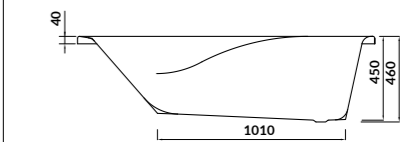

L×W×D [cm] 160×85×45

height with legs [cm] 55-67

volume to overflow [l] 175

to be completed with:

bathtub casing - front: S401-045

bathtub casing - side: S401-100

bathtub siphon: S904-004

The **VIRGO** range of rectangular bathtubs combines modern design with exceptional comfort. A gently reclined backrest and ergonomically contoured interior invite you to unwind in deep relaxation. Made from premium-quality acrylic, each VIRGO bathtub feels pleasant to the touch, warms quickly, and retains heat for longer. The acrylic surface also helps reduce the noise of running water, enhancing your bathing experience. Each model can be paired with optional side and front panels for a complete look. The collection offers six different sizes, making it a perfect fit for both compact and spacious bathrooms. The largest model - **VIRGO 190** - is designed for two people, featuring symmetrical backrests and a centrally positioned waste outlet along the longer edge.