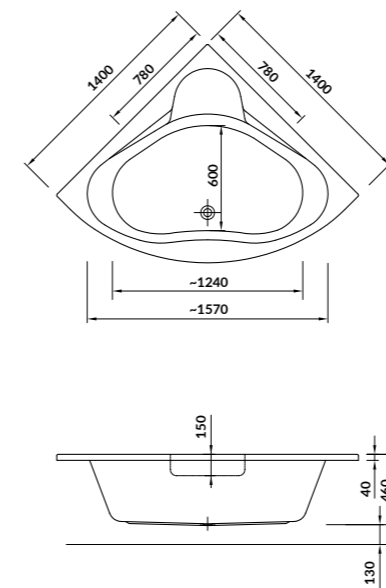

STOP UV
LONG-LASTING ACRYLIC WHITE

VENUS

The symmetrical bathtubs from the VENUS collection effortlessly create a relaxing space in your bathroom. Exceptional comfort comes from the spacious, inviting interior and a built-in seat in the corner of the tub. Widened edges offer convenient space for storing your favourite bath accessories. Available in two sizes, with optional matching panels for a complete and polished finish.

VENUS 150×150

bathtub symmetrical

cat. code: S301-013 | index: AZBY1000020043

characteristics:

- the unique **EURO WHITE**
- high quality acrylic
- adjustable legs included
- double reinforcement
- 10-year warranty

W×L [cm] 150×150×45

height with legs [cm] 55-63

volume to overflow [l] 335

to be completed with:
bathtub casing: S401-013
bathtub siphon: S904-004

VENUS 140×140

bathtub symmetrical

cat. code: S301-038 | index: AZBY1000030038

characteristics:

- the unique **EURO WHITE**
- high quality acrylic
- adjustable legs included
- double reinforcement
- 10-year warranty

W×L [cm] 140×140×45

height with legs [cm] 55-63

volume to overflow [l] 285

to be completed with:
bathtub casing: S401-040
bathtub siphon: S904-004