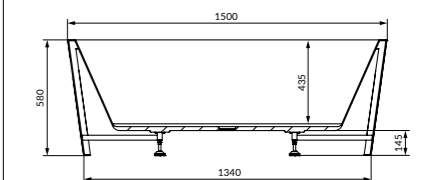

L×W×H [cm] 150×80×58

depth [cm] 44

volume to overflow [l] 235 l

to be completed with:

bathub siphon:
S904-008, S904-009, S904-010, S904-013

CREA 160×75

Freestanding oval bathtub

cat. code: S301-300 | index: AZBV1000071516