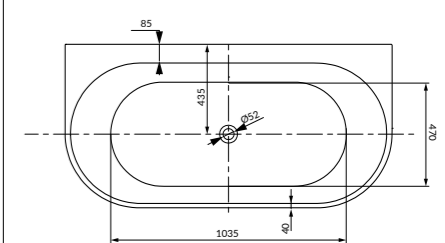

L×W×H [cm] 150×80×58

depth [cm] 44

volume to overflow [l] 235 l

to be completed with:

bathub siphon:
S904-008, S904-009, S904-010, S904-013

CREA 160×75

Freestanding oval bathtub

cat. code: S301-300 | index: AZBV1000071516