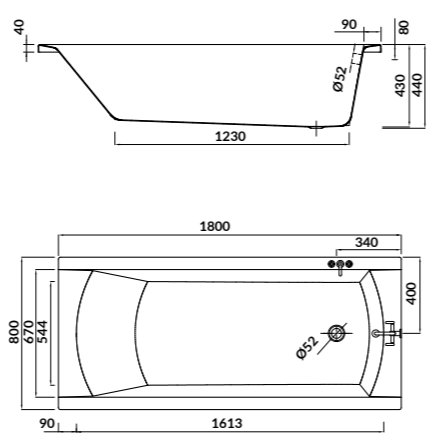

STOP UV
LONG-LASTING ACRYLIC WHITE

KORAT

The clean, ascetic shape of KORAT bathtubs emphasizes its beauty, and specially shaped backrest zone turns bathing into a unique pleasure. The wide edge along the short side of the bathtub makes it easy to install the fittings. Bathtubs are available in five sizes, also in new large sizes: **KORAT 180** and **KORAT 170**. There is a possibility to buy an additional front and side casing perfectly matching the bathtub.

KORAT 180×80

Rectangular bathtub

cat. code: S301-295 | index: AZBR1003432220

1. characteristics:
2. the unique **EURO WHITE**
   - double reinforcement
   - adjustable legs included
   - 10-year warranty

L×W×D [cm]	180×80×43
height with legs [cm]	54-62
volume to overflow [l]	245

to be completed with:
bathtub casing - front: S401-088
bathtub casing - side: S401-089
bathtub siphon: S904-004

KORAT 170×75

Rectangular bathtub

cat. code: S301-294 | index: AZBR1003422220

1. characteristics:
2. the unique **EURO WHITE**
   - double reinforcement
   - adjustable legs included
   - 10-year warranty

L×W×D [cm]	170×75×43
height with legs [cm]	53-65
volume to overflow [l]	230

to be completed with:
bathtub casing - front: S401-046
bathtub casing - side: S401-047
bathtub siphon: S904-004

KORAT 170×70

Rectangular bathtub

cat. code: S301-122 | index: AZBR1000691572

1. characteristics:
2. the unique **EURO WHITE**
   - double reinforcement
   - adjustable legs included
   - 10-year warranty

L×W×D [cm]	170×70×43
height with legs [cm]	53-65
volume to overflow [l]	215

to be completed with:
bathtub casing - front: S401-069
bathtub casing - side: S401-071
bathtub siphon: S904-004

KORAT 160×70

Rectangular bathtub

cat. code: S301-121 | index: AZBR1000681571

1. characteristics:
2. the unique **EURO WHITE**
   - double reinforcement
   - adjustable legs included
   - 10-year warranty