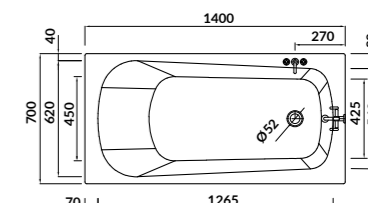

NAO

With their universal shape, NAO bathtubs will look beautiful in both large and smaller bathrooms. Both in classic arrangements as well as modern ones. NAO collection consists of bathtubs in four different sizes. In different sizes, available with adjustable feet. Their practical, rectangular form is not only universal, but it also provides exceptional comfort of use. Spacious interior has a profiled backrest so you can lie down comfortably while bathing. NAO bathtubs compose well with side and front casings, complementing the minimalistic space of the functional bathroom. Adjustable feet are included to mount the bathtub at the height that suits individual needs.