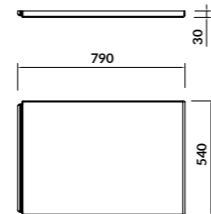

ZEN 160, 170, 180

Bathtub casing - side

cat. code: S401-100 | index: AZCB1001191077

L×H [cm] 85×54

to be completed with:

ZEN 160/170/180×85 bathtub
- S301-127, S301-128, S301-129