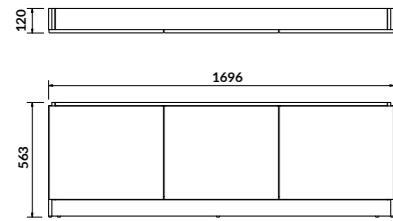

SMART 160

Furniture bathtub casing - front, white

cat. code: S568-024 | index: FZZO1000823623

L×H [cm] 160×56

to be completed with:
SMART 160×80 bathtub - S301-119, S301-118