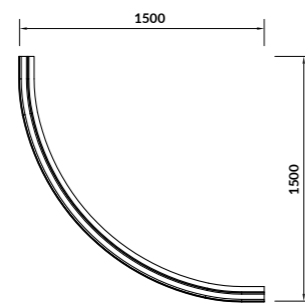

VENUS 140

Bathtub casing

cat. code: S401-040 | index: AZCB1000590069

L×H [cm] 140×55

to be completed with:
VENUS 140×140 bathtub - S301-038