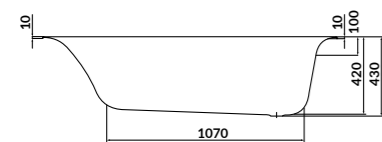

LARGA by Cersanit 150x75

Rectangular bathtub slim

cat. code: S301-304 | index: AZBR1003515965

characteristics:

- the unique **EURO WHITE**
- thin rim - 10 mm
- double reinforcement
- adjustable legs included
- 10-year warranty

dt. x szer. x gł [cm] 150 x 75 x 42

height with legs [cm] 52 - 64

volume to overflow [l] 180 l

to be completed with:
bathtub siphon: S904-004