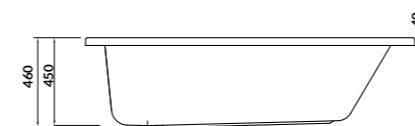

NIKE 160×70

Rectangular bathtub

cat. code: S301-248 | index: AZBR1002720032

characteristics:

- the unique **EURO WHITE**
- double reinforcement
- adjustable legs included
- 10-year warranty

L×W×D [cm] 160×70×45

height with legs [cm] 55-63

volume to overflow [l] 195

to be completed with:

bathtub casing - front: S401-068
bathtub casing - side: S401-071
bathtub siphon: S904-004