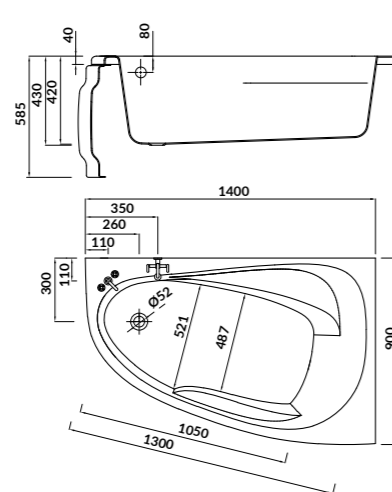

to be completed with:

bathtub casing: S401-102
bathtub siphon: S904-004