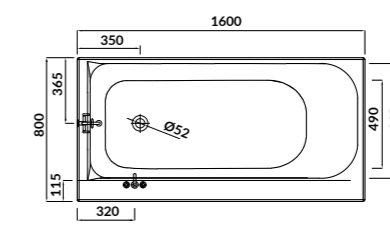

SMART 160×80

Rectangular bathtub – right

cat. code: S301-118 | index: AZBR1000611512

characteristics:

- the unique **EURO WHITE**
- double reinforcement
- furniture casing for the bathtub
- 10-year warranty

L×W×D [cm] 160×80×43,5

height with legs [cm] 53,5–65,5

volume to overflow [l] 225

to be completed with:

white furniture front panel: S568-024
furniture side panel: S568-028
bathtub siphon: S904-004