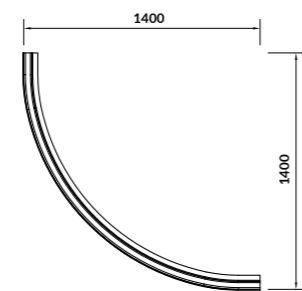

LORENA 170

Bathtub casing - front

cat. code: S401-069 | index: AZCB1000360075

L×H [cm] 170×58

to be completed with:
FLAVIA 170×70 bathtub - S301-107
KORAT 170×70 bathtub - S301-122
NAO 170×70 bathtub - S301-244
ANA 170×70 bathtub - S301-163
OCTAVIA 170×70 bathtub - S301-253
NIKE 170×70 bathtub - S301-249