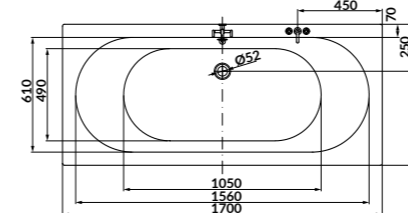

CITY
BY cersanit

CITY by Cersanit is a collection of bathtubs that fit in perfectly with modern design. Its soothing lines are a promise of the deep rest and detachment from the hustle and bustle of the city. The seat and backrest are designed in accordance with the principles of ergonomics, thanks to which a comfortable and relaxation conducive position is found naturally. The finishing of the bathtub makes it easy to keep perfectly clean, as well as maintenance-free for years. The set includes adjustable, solid bathtub feet. The CITY bathtubs are complemented by the available elegant and easy-to-install VIRGO casings. We recommend choosing the Cersanit automatic siphon, as well as a bath screen.

STOP UV
LONG-LASTING ACRYLIC WHITE

N

CITY 180×80

Rectangular bathtub

cat. code: S301-337 | index: AZBR1004110032

characteristics:

- the unique **EURO WHITE**
- double reinforcement
- adjustable legs included
- 10-year warranty

L×W×D [cm] 180×80×42

height with legs [cm] 52 - 60

volume to overflow [l] 230 l

to be completed with:

bathtub casing - front: S401-088
bathtub casing - side: S401-089
bathtub siphon: S904-004

N

CITY 170×75

Rectangular bathtub

cat. code: S301-336 | index: AZBR1004100032

characteristics:

- the unique **EURO WHITE**
- double reinforcement
- adjustable legs included
- 10-year warranty

L×W×D [cm] 170×75×42

height with legs [cm] 52 - 64

volume to overflow [l] 215 l

to be completed with:

bathtub casing - front: S401-046,
bathtub casing - side: S401-047,
bathtub siphon: S904-004

N

CITY 160×75

Rectangular bathtub

cat. code: S301-335 | index: AZBR1004090032

characteristics:

- the unique **EURO WHITE**
- double reinforcement
- adjustable legs included
- 10-year warranty

L×W×D [cm] 160×75×42

height with legs [cm] 52 - 64

volume to overflow [l] 200 l