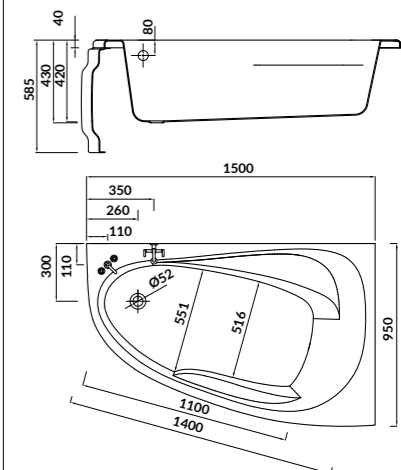

JOANNA NEW

Minimalism and comfort - these features best summarize the essence of **JOANNA NEW** bathtub series. The specially shaped backrest zone, lowered armrest zone and enlarged interior of the bathtub enhance its practical side, but also its comfort. With its oval shape and spacious inner surface, **JOANNA NEW** asymmetrical bathtub is available in as many as six sizes, in right-handed and left-handed versions. This gives the possibility of arrangement in practically every bathroom. There is a possibility to buy a dedicated casing for **JOANNA NEW** bathtub.

JOANNA NEW 160×95

Asymmetric bathtubs - left

cat. code: S301-170 | index: AZBA1001902146

characteristics:

- the unique **EURO WHITE**
- double reinforcement
- adjustable legs included
- 10-year warranty

L×W×D [cm] 160×95×42

height with legs [cm] 51-63

volume to overflow [l] 215

to be completed with:

bathtub casing: S401-094
bathtub siphon: S904-004

JOANNA NEW 160×95

Asymmetric bathtubs - right

cat. code: S301-169 | index: AZBA1001892146

characteristics:

- the unique **EURO WHITE**
- double reinforcement
- adjustable legs included
- 10-year warranty

L×W×D [cm] 160×95×42

height with legs [cm] 51-63

volume to overflow [l] 215

to be completed with:

bathtub casing: S401-094
bathtub siphon: S904-004

JOANNA NEW 150×95

Asymmetric bathtubs - left

cat. code: S301-167 | index: AZBA1001872147

characteristics:

- the unique **EURO WHITE**
- double reinforcement
- adjustable legs included
- 10-year warranty

L×W×D [cm] 150×95×42

height with legs [cm] 51-63

volume to overflow [l] 195

to be completed with:

bathtub casing: S401-104
bathtub siphon: S904-004

JOANNA NEW 150×95

Asymmetric bathtubs - right

cat. code: S301-168 | index: AZBA1001882147

characteristics: