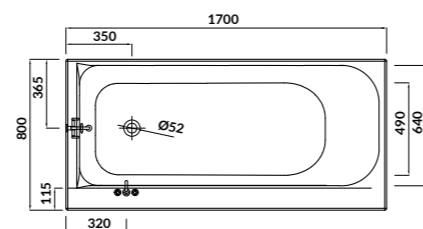

SMART 170×80

Rectangular bathtub – right

cat. code: S301-116 | index: AZBR1000591509

characteristics:

- the unique **EURO WHITE**
- double reinforcement
- furniture casing for the bathtub
- 10-year warranty

L×W×D [cm] 170×80×43,5

height with legs [cm] 53,5–65,5

volume to overflow [l] 245

to be completed with:

white furniture front panel: S568-026
furniture side panel: S568-028
bathtub siphon: S904-004