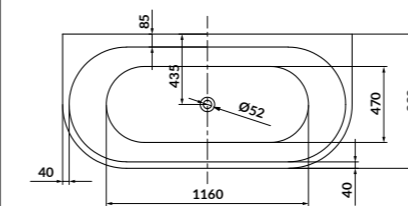

CREA

The comfortable CREA bathtubs have been designed with ceramic tiles in mind. This is why they sport an extremely thin, 10-millimetre rim. Another advantage is their increased depth and ergonomic shape, guaranteeing a comfortable bathing experience. Our broad range of bathtubs, available in various shapes and sizes, helps you to design your bathroom regardless of the amount of space available, and always in line with your preferences.

STOP UV
LONG-LASTING ACRYLIC WHITE

CREA 170×82

Freestanding back-to-wall bathtub

cat. code: S301-301 | index: AZBR1003492220

characteristics:

- white colour
- double reinforcement
- high quality acrylic
- siphon with click-clack chrome included
- adjustable legs included
- 10-year warranty

L×W×H [cm] 170×82×58

depth [cm] 44

volume to overflow [l] 270 l

to be completed with:

bathub siphon:
S904-008, S904-009, S904-010, S904-013

N

CREA 160×80

Freestanding back-to-wall bathtub

cat. code: S931-036 | index: AZBR1004620001

characteristics:

- white colour
- double reinforcement
- high quality acrylic
- siphon with click-clack chrome included
- adjustable legs included
- 10-year warranty

L×W×H [cm] 160×80×58

depth [cm] 44

volume to overflow [l] 250 l

to be completed with:

bathub siphon:
S904-008, S904-009, S904-010, S904-013

N

CREA 150×80

Freestanding back-to-wall bathtub

cat. code: S931-033 | index: AZBR1004610001

characteristics:

- white colour
- double reinforcement
- high quality acrylic
- siphon with click-clack chrome included
- adjustable legs included
- 10-year warranty

L×W×H [cm] 150×80×58

depth [cm] 44

volume to overflow [l] 235 l

to be completed with:

bathub siphon:
S904-008, S904-009, S904-010, S904-013