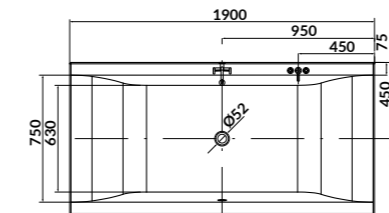

LARGA by Cersanit 180×80

Rectangular bathtub slim

cat. code: S301-306 | index: AZBR1003535965

characteristics:

- the unique **EURO WHITE**
- thin rim - 10 mm
- double reinforcement
- adjustable legs included
- 10-year warranty

dt. × szer. × gł [cm] 180×80×42

height with legs [cm] 52 - 64

volume to overflow [l] 230 l

to be completed with:
bathtub siphon: S904-011