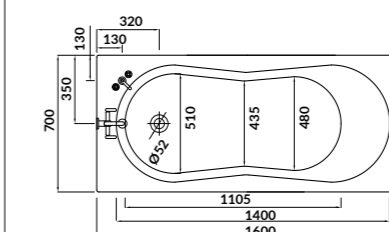

NIKE 150×70

Rectangular bathtub

cat. code: S301-246 | index: AZBR1002700032

characteristics:

- the unique **EURO WHITE**
- double reinforcement
- adjustable legs included
- 10-year warranty

L×W×D [cm] 150×70×45

height with legs [cm] 55-63

volume to overflow [l] 180

to be completed with:

bathtub casing - front: S401-067
bathtub casing - side: S401-071
bathtub siphon: S904-004