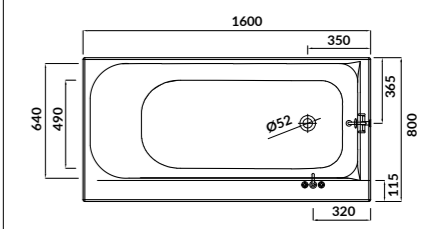

STOP UV
LONG-LASTING ACRYLIC WHITE