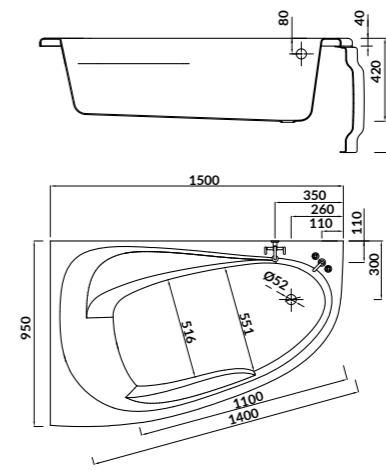

L×W×D [cm] 150×95×42

height with legs [cm] 51-63

volume to overflow [l] 195

to be completed with:

bathtub casing: S401-104
bathtub siphon: S904-004

JOANNA NEW 150×95

Asymmetric bathtubs - right

cat. code: S301-168 | index: AZBA1001882147