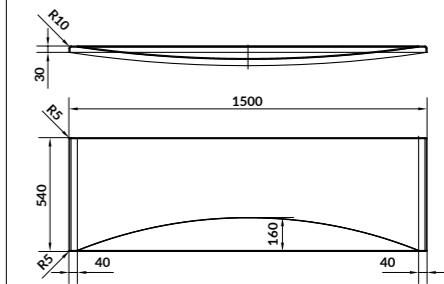

BATHTUB CASINGS

VIRGO/ZEN 190

Bathtub casing - front

cat. code: S401-114 | index: AZCB1001873250

L×H [cm] 190×54

to be completed with:

- **VIRGO 190×90** bathtub - S301-221
- **ZEN 190×90** bathtub - S301-223+

VIRGO/INTRO 180

Bathtub casing - front

cat. code: S401-088 | index: AZCB1001033351

L×H [cm] 180×54

to be completed with:

- **VIRGO 180×80** bathtub - S301-103
- **INTRO 180×80** bathtub - S301-222
- **ZEN 180×85** bathtub - S301-129
- **KORAT 180×80** bathtub - S301-295
- **CITY 180×80** bathtub - S301-337

VIRGO/INTRO 170

Bathtub casing - front

cat. code: S401-046 | index: AZCB1000650075

L×H [cm] 170×54

to be completed with:

- **VIRGO 170×75** bathtub - S301-045
- **INTRO 170×75** bathtub - S301-068
- **ZEN 170×85** bathtub - S301-128
- **KORAT 170×75** bathtub - S301-294
- **CITY 170×75** bathtub - S301-336

VIRGO/INTRO 160

Bathtub casing - front

cat. code: S401-045 | index: AZCB1000640075

L×H [cm] 160×54

to be completed with:

- **VIRGO 160×75** bathtub - S301-046
- **INTRO 160×75** bathtub - S301-067
- **ZEN 160×85** bathtub - S301-127
- **CITY 160×75** bathtub - S301-335

VIRGO/INTRO 150

Bathtub casing - front

cat. code: S401-044 | index: AZCB1000630072

L×H [cm] 150×54

to be completed with:

- **VIRGO 150×75** bathtub - S301-048
- **INTRO 150×75** bathtub - S301-066
- **CITY 150×75** bathtub - S301-334