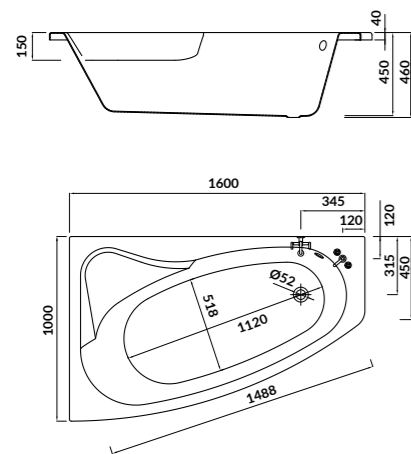

SICILIA 160×100

Asymmetric bathtubs - left

cat. code: S301-036 | index: AZBA1000310053

characteristics:

- the unique **EURO WHITE**
- double reinforcement
- adjustable legs included
- 10-year warranty

L×W×D [cm]	160×100×45
height with legs [cm]	55-67
volume to overflow [l]	220

to be completed with:

bathub casing: S401-039
bathub siphon: S904-004