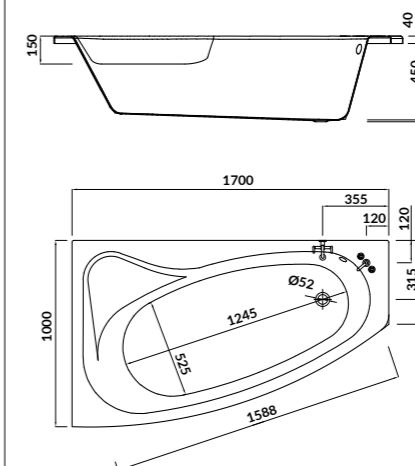

ASYMMETRIC BATHTUBS

SICILIA

The asymmetrical **SICILIA** bathtubs stand out with their aesthetic form, which makes them an eye-catching design element. In addition, the spacious, ergonomic shape and practical seat provide an exceptional comfort of use. Available in four sizes, in left- and right-hand versions.

SICILIA 170×100

Asymmetric bathtubs – left

cat. code: S301-097 | index: AZBA1000913342

characteristics:

- the unique **EURO WHITE**
- double reinforcement
- adjustable legs included
- 10-year warranty

L×W×D [cm] 170×100×45

height with legs [cm] 55–67

volume to overflow [l] 240

to be completed with:

bathtub casing: S401-087

bathtub siphon: S904-004

SICILIA 170×100

Asymmetric bathtubs – right

cat. code: S301-098 | index: AZBA1000923342

characteristics:

- the unique **EURO WHITE**
- double reinforcement
- adjustable legs included
- 10-year warranty

L×W×D [cm] 170×100×45

height with legs [cm] 55–67

volume to overflow [l] 240

to be completed with:

bathtub casing: S401-087

bathtub siphon: S904-004