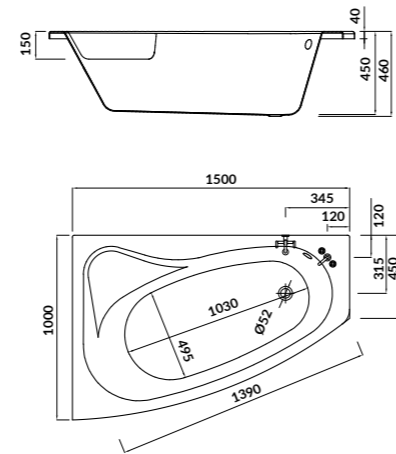

to be completed with:

bathub casing: S401-086
bathub siphon: S904-004