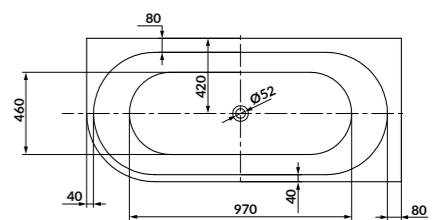

CREA 170x82

Freestanding corner bathtub - left

cat. code: S301-329 | index: AZBA1002813340

characteristics:

- white colour
- double reinforcement
- high quality acrylic
- siphon with click-clack chrome included
- adjustable legs included
- 10-year warranty

L×W×H [cm] 170×82×59,5

depth [cm] 44

volume to overflow [l] 235 l

to be completed with:

bathub siphon:
S904-008, S904-009, S904-010, S904-013

CREA 170x82

Freestanding corner bathtub - right

cat. code: S301-330 | index: AZBA1002823340

characteristics:

- white colour
- double reinforcement
- high quality acrylic
- siphon with click-clack chrome included
- adjustable legs included
- 10-year warranty

L×W×H [cm] 170×82×59,5

depth [cm] 44

volume to overflow [l] 235 l

to be completed with:

bathub siphon:
S904-008, S904-009, S904-010, S904-013

N

CREA 160x80

Freestanding corner bathtub - left

cat. code: S931-034 | index: AZBA1002970001

characteristics:

- white colour
- double reinforcement
- high quality acrylic
- siphon with click-clack chrome included
- adjustable legs included
- 10-year warranty

L×W×H [cm] 160×80×59,5

depth [cm] 44

volume to overflow [l] 230 l

to be completed with:

bathub siphon:
S904-008, S904-009, S904-010, S904-013

N

CREA 160x80

Freestanding corner bathtub - right

cat. code: S931-035 | index: AZBA1002980001

characteristics:

- white colour
- double reinforcement
- high quality acrylic
- siphon with click-clack chrome included
- adjustable legs included
- 10-year warranty

L×W×H [cm] 160×80×59,5

depth [cm] 44

volume to overflow [l] 230 l

to be completed with:

bathub siphon:
S904-008, S904-009, S904-010, S904-013

N

CREA 150x80

Freestanding corner bathtub - left

cat. code: S931-031 | index: AZBA1002950001

characteristics: