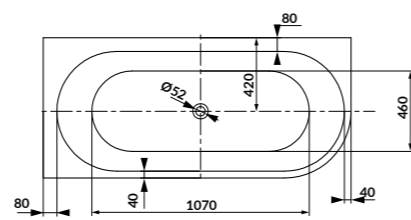

CREA 170x82

Freestanding corner bathtub - left

cat. code: S301-329 | index: AZBA1002813340

characteristics:

- white colour
- double reinforcement
- high quality acrylic
- siphon with click-clack chrome included
- adjustable legs included
- 10-year warranty

L×W×H [cm] 170×82×59,5

depth [cm] 44

volume to overflow [l] 235 l

to be completed with:

bathub siphon:
S904-008, S904-009, S904-010, S904-013

CREA 170x82

Freestanding corner bathtub - right

cat. code: S301-330 | index: AZBA1002823340

characteristics:

- white colour
- double reinforcement
- high quality acrylic
- siphon with click-clack chrome included
- adjustable legs included
- 10-year warranty

L×W×H [cm] 170×82×59,5

depth [cm] 44

volume to overflow [l] 235 l

to be completed with:

bathub siphon:
S904-008, S904-009, S904-010, S904-013

N

CREA 160x80

Freestanding corner bathtub - left

cat. code: S931-034 | index: AZBA1002970001

characteristics:

- white colour
- double reinforcement
- high quality acrylic
- siphon with click-clack chrome included
- adjustable legs included
- 10-year warranty

L×W×H [cm] 160×80×59,5

depth [cm] 44

volume to overflow [l] 230 l

to be completed with:

bathub siphon:
S904-008, S904-009, S904-010, S904-013

N

CREA 160x80

Freestanding corner bathtub - right

cat. code: S931-035 | index: AZBA1002980001

characteristics:

- white colour
- double reinforcement
- high quality acrylic
- siphon with click-clack chrome included
- adjustable legs included
- 10-year warranty

L×W×H [cm] 160×80×59,5

depth [cm] 44

volume to overflow [l] 230 l

to be completed with:

bathub siphon:
S904-008, S904-009, S904-010, S904-013

N

CREA 150x80

Freestanding corner bathtub - left

cat. code: S931-031 | index: AZBA1002950001

characteristics: