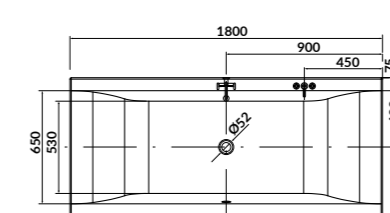

LARGA by Cersanit 170×75

Rectangular bathtub slim

cat. code: S301-303 | index: AZBR1003505965

characteristics:

- the unique **EURO WHITE**
- thin rim - 10 mm
- double reinforcement
- adjustable legs included
- 10-year warranty

dt. × szer. × gł [cm] 170×75×42

height with legs [cm] 52 - 64

volume to overflow [l] 215 l

to be completed with:
bathtub siphon: S904-004