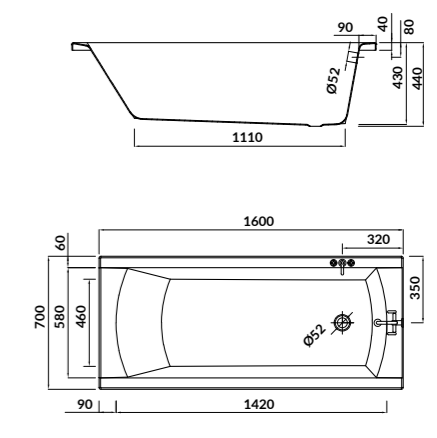

KORAT 160×70

Rectangular bathtub

cat. code: S301-121 | index: AZBR1000681571

1. characteristics:
2. the unique **EURO WHITE**
   - double reinforcement
   - adjustable legs included
   - 10-year warranty

L×W×D [cm]	160×70×43
height with legs [cm]	53-65
volume to overflow [l]	185

to be completed with:
bathtub casing - front: S401-068
bathtub casing - side: S401-071
bathtub siphon: S904-004