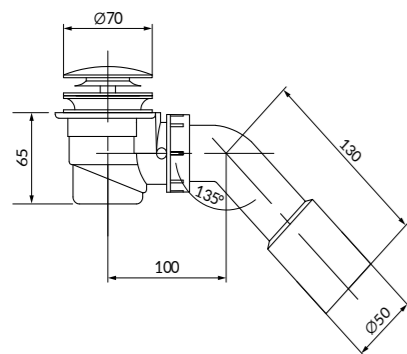

BATHTUB SIPHON

Click-clack white

cat. code: S904-013 | index: AZAI1000303734

characteristics:

- siphon sold separately
- 2 year warranty

L×W×H [cm] 7,2×7,2×6,5

to be completed with:
all freestanding **CERSANIT** bathtubs