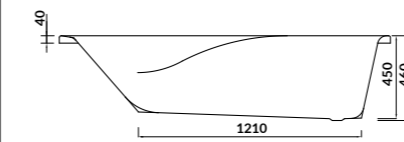

ZEN 170×85

Rectangular bathtub

cat. code: S301-128 | index: AZBR1000711574

characteristics:

- the unique **EURO WHITE**
- double reinforcement
- adjustable legs included
- 10-year warranty

L×W×D [cm] 170×85×45

height with legs [cm] 55-67

volume to overflow [l] 200

to be completed with:

bathtub casing - front: S401-046

bathtub casing - side: S401-100

bathtub siphon: S904-004