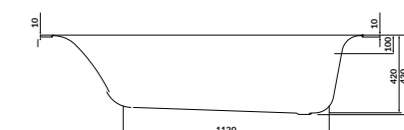

LARGA

Rectangular bathtubs from the LARGA by Cersanit series delight with their elegant geometric design and enhanced bathing comfort thanks to unparalleled ergonomic backrest. This is a perfect solution for a modern bathroom, regardless of its size. The LARGA by Cersanit bathtubs offers the narrowest rim on the market being only 10 mm, it has been designed with tile fitting in mind, defining a modern, light style of the interior. The LARGA by Cersanit series is available in 5 sizes ranging from 150 cm to 190 cm, making them suitable for both small bathrooms in blocks of flats and spacious bathing spa rooms. The roomy bathtub with perfectly profiled backrest will provide the highest comfort to every lover of long baths. LARGA by Cersanit bathtubs 180 and 190 bathtubs have symmetrical, slightly sloping backrests and the water outlet is located exactly in the centre, so that even two people can enjoy blissfully relaxing baths together.

STOP UV
LONG-LASTING ACRYLIC WHITE

LARGA by Cersanit 190×90

Rectangular bathtub slim

cat. code: S301-307 | index: AZBR1003545965

characteristics:

- the unique **EURO WHITE**
- thin rim - 10 mm
- double reinforcement
- adjustable legs included
- 10-year warranty

dt. × szer. × gł [cm] 190×90×42

height with legs [cm] 52 - 64

volume to overflow [l] 275 l

to be completed with:
bathtub siphon: S904-011

LARGA by Cersanit 180×80

Rectangular bathtub slim

cat. code: S301-306 | index: AZBR1003535965

characteristics:

- the unique **EURO WHITE**
- thin rim - 10 mm
- double reinforcement
- adjustable legs included
- 10-year warranty

dt. × szer. × gł [cm] 180×80×42

height with legs [cm] 52 - 64

volume to overflow [l] 230 l

to be completed with:
bathtub siphon: S904-011

LARGA by Cersanit 170×75

Rectangular bathtub slim