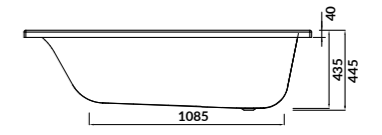

STOP UV
LONG-LASTING ACRYLIC WHITE