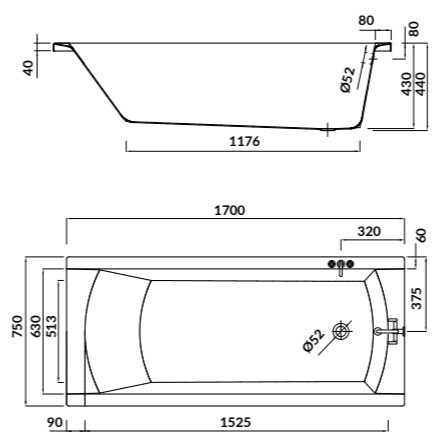

KORAT 170×75

Rectangular bathtub

cat. code: S301-294 | index: AZBR1003422220

1. characteristics:
2. the unique **EURO WHITE**
   - double reinforcement
   - adjustable legs included
   - 10-year warranty

L×W×D [cm]	170×75×43
height with legs [cm]	53-65
volume to overflow [l]	230

to be completed with:
bathtub casing - front: S401-046
bathtub casing - side: S401-047
bathtub siphon: S904-004