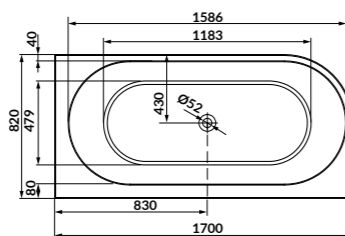

CREA 170x82

Freestanding corner bathtub - left

cat. code: S301-329 | index: AZBA1002813340

characteristics:

- white colour
- double reinforcement
- high quality acrylic
- siphon with click-clack chrome included
- adjustable legs included
- 10-year warranty

L×W×H [cm] 170×82×59,5

depth [cm] 44

volume to overflow [l] 235 l

to be completed with:

bathub siphon:
S904-008, S904-009, S904-010, S904-013

CREA 170x82

Freestanding corner bathtub - right

cat. code: S301-330 | index: AZBA1002823340

characteristics:

- white colour
- double reinforcement
- high quality acrylic
- siphon with click-clack chrome included
- adjustable legs included
- 10-year warranty

L×W×H [cm] 170×82×59,5

depth [cm] 44

volume to overflow [l] 235 l

to be completed with:

bathub siphon:
S904-008, S904-009, S904-010, S904-013

N

CREA 160x80

Freestanding corner bathtub - left

cat. code: S931-034 | index: AZBA1002970001

characteristics:

- white colour
- double reinforcement
- high quality acrylic
- siphon with click-clack chrome included
- adjustable legs included
- 10-year warranty

L×W×H [cm] 160×80×59,5

depth [cm] 44

volume to overflow [l] 230 l

to be completed with:

bathub siphon:
S904-008, S904-009, S904-010, S904-013

N

CREA 160x80

Freestanding corner bathtub - right

cat. code: S931-035 | index: AZBA1002980001

characteristics:

- white colour
- double reinforcement
- high quality acrylic
- siphon with click-clack chrome included
- adjustable legs included
- 10-year warranty

L×W×H [cm] 160×80×59,5

depth [cm] 44

volume to overflow [l] 230 l

to be completed with:

bathub siphon:
S904-008, S904-009, S904-010, S904-013

N

CREA 150x80

Freestanding corner bathtub - left

cat. code: S931-031 | index: AZBA1002950001

characteristics: