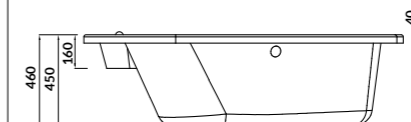

L×W×D [cm] 153×100×45

height with legs [cm] 51-63

volume to overflow [l] 225

to be completed with:

bathtub casing: S401-059

bathtub siphon: S904-004

KALIOPE 153×100

Asymmetric bathtubs - right