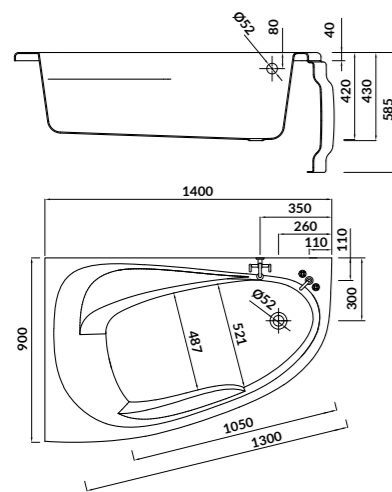

L×W×D [cm] 140×90×42

height with legs [cm] 51-63

volume to overflow [l] 180

to be completed with:

bathtub casing: S401-102
bathtub siphon: S904-004

JOANNA NEW 140×90

Asymmetric bathtubs - right

cat. code: S301-166 | index: AZBA1001862148