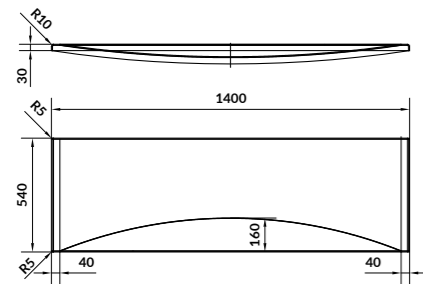

VIRGO/ZEN 190

Bathtub casing - side

cat. code: S401-115 | index: AZCB1001883250

L×H [cm] 90×54

to be completed with:

VIRGO 190×90 bathtub - S301-221,
ZEN 190×90 bathtub - S301-223