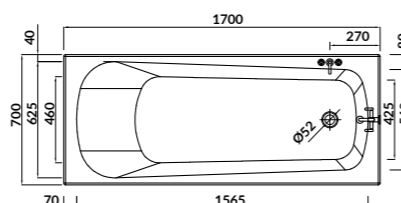

NAO 160×70

Rectangular bathtub

cat. code: S301-243 | index: AZBR1002670032

characteristics:

- the unique **EURO WHITE**
- double reinforcement
- adjustable legs included
- 10-year warranty

L×W×D [cm] 160×70×42

height with legs [cm] 52-64

volume to overflow [l] 175

to be completed with:

bathtub casing - front: S401-068

bathtub casing - side: S401-071

bathtub siphon: S904-004