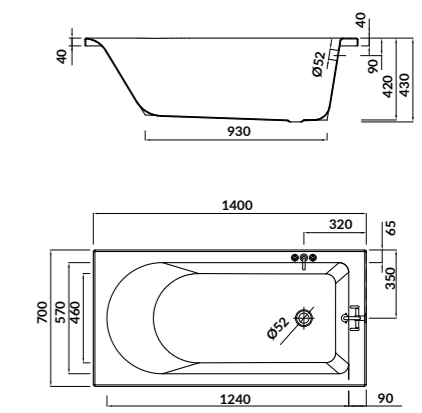

FLAVIA 140×70

Rectangular bathtub

cat. code: S301-104 | index: AZBR1000513359

characteristics:

- the unique **EURO WHITE**
- double reinforcement
- adjustable legs included
- 10-year warranty

L×W×D [cm] 140×70×42

height with legs [cm] 52-64

volume to overflow [l] 145

to be completed with:

- bathtub casing - front: S401-066
- bathtub casing - side: S401-071
- bathtub siphon: S904-004