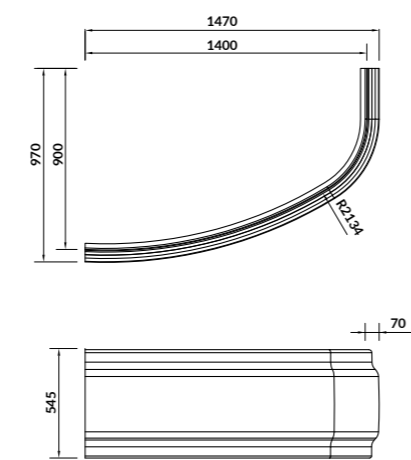

JOANNA 140

Bathtub casing - left/right

cat. code: S401-102 | index: AZCB1001240069

L×H [cm] 140×54,5

to be completed with:
JOANNA 140×90 bathtub - S301-165, S301-166