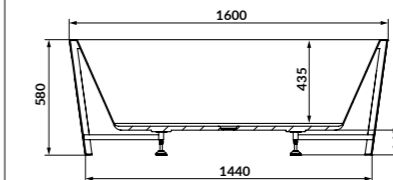

CREA

The comfortable CREA bathtubs have been designed with ceramic tiles in mind. This is why they sport an extremely thin, 10-millimetre rim. Another advantage is their increased depth and ergonomic shape, guaranteeing a comfortable bathing experience. Our broad range of bathtubs, available in various shapes and sizes, helps you to design your bathroom regardless of the amount of space available, and always in line with your preferences.

STOP UV
LONG-LASTING ACRYLIC WHITE

CREA 170×82

Freestanding back-to-wall bathtub

cat. code: S301-301 | index: AZBR1003492220

characteristics:

- white colour
- double reinforcement
- high quality acrylic
- siphon with click-clack chrome included
- adjustable legs included
- 10-year warranty

L×W×H [cm] 170×82×58

depth [cm] 44

volume to overflow [l] 270 l

to be completed with:

bathub siphon:
S904-008, S904-009, S904-010, S904-013

N

CREA 160×80

Freestanding back-to-wall bathtub

cat. code: S931-036 | index: AZBR1004620001

characteristics:

- white colour
- double reinforcement
- high quality acrylic
- siphon with click-clack chrome included
- adjustable legs included
- 10-year warranty

L×W×H [cm] 160×80×58

depth [cm] 44

volume to overflow [l] 250 l

to be completed with:

bathub siphon:
S904-008, S904-009, S904-010, S904-013

N

CREA 150×80

Freestanding back-to-wall bathtub

cat. code: S931-033 | index: AZBR1004610001

characteristics:

- white colour
- double reinforcement
- high quality acrylic
- siphon with click-clack chrome included
- adjustable legs included
- 10-year warranty

L×W×H [cm] 150×80×58

depth [cm] 44

volume to overflow [l] 235 l

to be completed with:

bathub siphon:
S904-008, S904-009, S904-010, S904-013