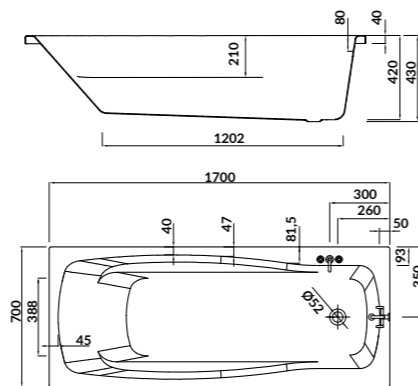

STOP UV
LONG-LASTING ACRYLIC WHITE

LANA

LANA bathtubs, available in four sizes, features practical interior design solution. Comfort of use is ensured by an ergonomic profiled backrest and armrests, as well as widened edges for easy storage of cosmetics needed during bathing. The bathtubs can be completed with side and front casings that underlines their geometric design. Adjustable feet are included to mount the bathtub at the height that suits individual needs.

LANA 170×70

Rectangular bathtub

cat. code: S301-163 | index: AZBR1001661943

characteristics:

- the unique **EURO WHITE**
- double reinforcement
- adjustable legs included
- 10-year warranty

L×W×D [cm] 170×70×42

height with legs [cm] 52-64

volume to overflow [l] 185

to be completed with:

bathtub casing - front: S401-069

bathtub casing - side: S401-071

bathtub siphon: S904-004

LANA 160×70

Rectangular bathtub

cat. code: S301-162 | index: AZBR1001651943

characteristics:

- the unique **EURO WHITE**
- double reinforcement
- adjustable legs included
- 10-year warranty

L×W×D [cm] 160×70×42

height with legs [cm] 52-64

volume to overflow [l] 170

to be completed with:

bathtub casing - front: S401-068

bathtub casing - side: S401-071

bathtub siphon: S904-004

LANA 150×70

Rectangular bathtub

cat. code: S301-161 | index: AZBR1001641943

characteristics:

- the unique **EURO WHITE**
- double reinforcement
- adjustable legs included
- 10-year warranty

L×W×D [cm] 150×70×42

height with legs [cm] 52-64

volume to overflow [l] 155

to be completed with:

bathtub casing - front: S401-067

bathtub casing - side: S401-071

bathtub siphon: S904-004

LANA 140×70

Rectangular bathtub

cat. code: S301-160 | index: AZBR1001631943

characteristics: