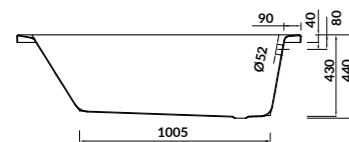

height with legs [cm] 53-65

volume to overflow [l] 170

to be completed with:

- bathtub casing - front: S401-067
- bathtub casing - side: S401-071
- bathtub siphon: S904-004

FLAVIA

FLAVIA bathtubs are distinguished by their classic rectangular shape, which fits every kind of room. Sophisticated design is an ideal proposal for enthusiasts of modern interiors. Interior of the bathtub allows you to position your back comfortably during a relaxing bath. **FLAVIA** bathtubs are available in five sizes.