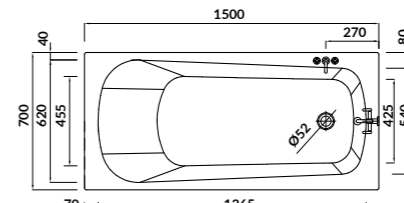

NAO 140×70

Rectangular bathtub

cat. code: S301-247 | index: AZBR1002710032

characteristics:

- the unique **EURO WHITE**
- double reinforcement
- adjustable legs included
- 10-year warranty

L×W×D [cm] 140×70×42

height with legs [cm] 52-64

volume to overflow [l] 150

to be completed with:

bathtub casing - front: S401-066

bathtub casing - side: S401-071

bathtub siphon: S904-004