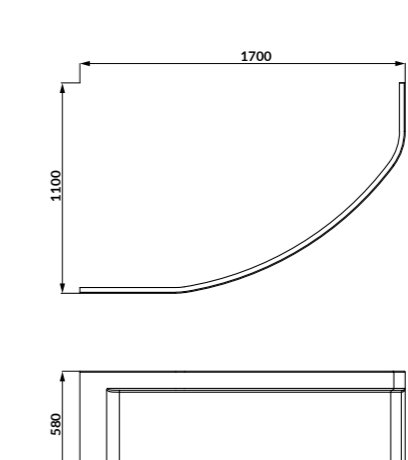

KALIOPE 170

Bathtub casing - left/right

cat. code: S401-127 | index: AZCB1002291814

L×H [cm] 170×58

to be completed with:
KALIOPE 170×110 bathtub - S301-114, S301-115