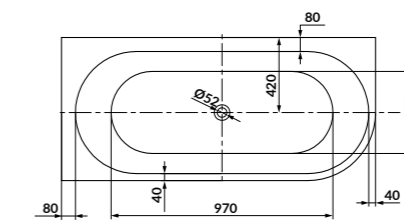

CREA 170x82

Freestanding corner bathtub - left

cat. code: S301-329 | index: AZBA1002813340

characteristics:

- white colour
- double reinforcement
- high quality acrylic
- siphon with click-clack chrome included
- adjustable legs included
- 10-year warranty

L×W×H [cm] 170×82×59,5

depth [cm] 44

volume to overflow [l] 235 l

to be completed with:

bathub siphon:
S904-008, S904-009, S904-010, S904-013

CREA 170x82

Freestanding corner bathtub - right

cat. code: S301-330 | index: AZBA1002823340

characteristics:

- white colour
- double reinforcement
- high quality acrylic
- siphon with click-clack chrome included
- adjustable legs included
- 10-year warranty

L×W×H [cm] 170×82×59,5

depth [cm] 44

volume to overflow [l] 235 l

to be completed with:

bathub siphon:
S904-008, S904-009, S904-010, S904-013

N

CREA 160x80

Freestanding corner bathtub - left

cat. code: S931-034 | index: AZBA1002970001

characteristics:

- white colour
- double reinforcement
- high quality acrylic
- siphon with click-clack chrome included
- adjustable legs included
- 10-year warranty

L×W×H [cm] 160×80×59,5

depth [cm] 44

volume to overflow [l] 230 l

to be completed with:

bathub siphon:
S904-008, S904-009, S904-010, S904-013

N

CREA 160x80

Freestanding corner bathtub - right

cat. code: S931-035 | index: AZBA1002980001

characteristics:

- white colour
- double reinforcement
- high quality acrylic
- siphon with click-clack chrome included
- adjustable legs included
- 10-year warranty

L×W×H [cm] 160×80×59,5

depth [cm] 44

volume to overflow [l] 230 l

to be completed with:

bathub siphon:
S904-008, S904-009, S904-010, S904-013

N

CREA 150x80

Freestanding corner bathtub - left

cat. code: S931-031 | index: AZBA1002950001

characteristics: