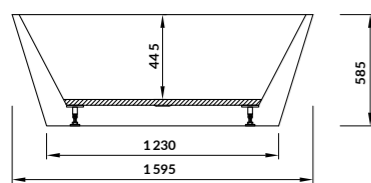

to be completed with:

bathub siphon:
S904-008, S904-009, S904-010, S904-013