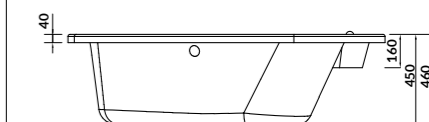

volume to overflow [l] 225

to be completed with:

bathtub casing: S401-059

bathtub siphon: S904-004

STOP UV
LONG-LASTING ACRYLIC WHITE

VENUS

The symmetrical bathtubs from the VENUS collection effortlessly create a relaxing space in your bathroom. Exceptional comfort comes from the spacious, inviting interior and a built-in seat in the corner of the tub. Widened edges offer convenient space for storing your favourite bath accessories. Available in two sizes, with optional matching panels for a complete and polished finish.