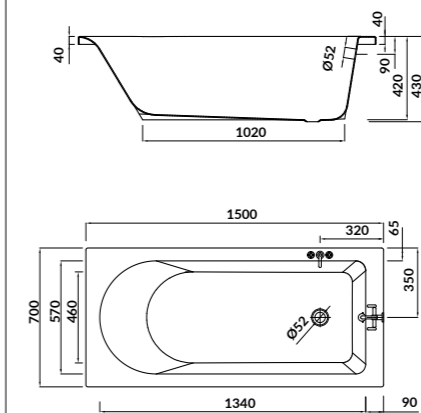

FLAVIA 150×70

Rectangular bathtub

cat. code: S301-105 | index: AZBR1000523360

characteristics:

- the unique **EURO WHITE**
- double reinforcement
- adjustable legs included
- 10-year warranty

L×W×D [cm] 150×70×42

height with legs [cm] 52-64

volume to overflow [l] 162

to be completed with:

- bathtub casing - front: S401-067
- bathtub casing - side: S401-071
- bathtub siphon: S904-004