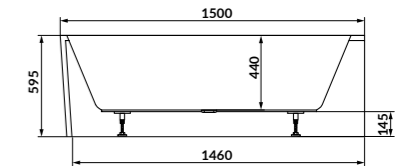

CREA 170x82

Freestanding corner bathtub - left

cat. code: S301-329 | index: AZBA1002813340

characteristics:

- white colour
- double reinforcement
- high quality acrylic
- siphon with click-clack chrome included
- adjustable legs included
- 10-year warranty

L×W×H [cm] 170×82×59,5

depth [cm] 44

volume to overflow [l] 235 l

to be completed with:

bathub siphon:
S904-008, S904-009, S904-010, S904-013

CREA 170x82

Freestanding corner bathtub - right

cat. code: S301-330 | index: AZBA1002823340

characteristics:

- white colour
- double reinforcement
- high quality acrylic
- siphon with click-clack chrome included
- adjustable legs included
- 10-year warranty

L×W×H [cm] 170×82×59,5

depth [cm] 44

volume to overflow [l] 235 l

to be completed with:

bathub siphon:
S904-008, S904-009, S904-010, S904-013

N

CREA 160x80

Freestanding corner bathtub - left

cat. code: S931-034 | index: AZBA1002970001

characteristics:

- white colour
- double reinforcement
- high quality acrylic
- siphon with click-clack chrome included
- adjustable legs included
- 10-year warranty

L×W×H [cm] 160×80×59,5

depth [cm] 44

volume to overflow [l] 230 l

to be completed with:

bathub siphon:
S904-008, S904-009, S904-010, S904-013

N

CREA 160x80

Freestanding corner bathtub - right

cat. code: S931-035 | index: AZBA1002980001

characteristics:

- white colour
- double reinforcement
- high quality acrylic
- siphon with click-clack chrome included
- adjustable legs included
- 10-year warranty

L×W×H [cm] 160×80×59,5

depth [cm] 44

volume to overflow [l] 230 l

to be completed with:

bathub siphon:
S904-008, S904-009, S904-010, S904-013

N

CREA 150x80

Freestanding corner bathtub - left

cat. code: S931-031 | index: AZBA1002950001

characteristics: