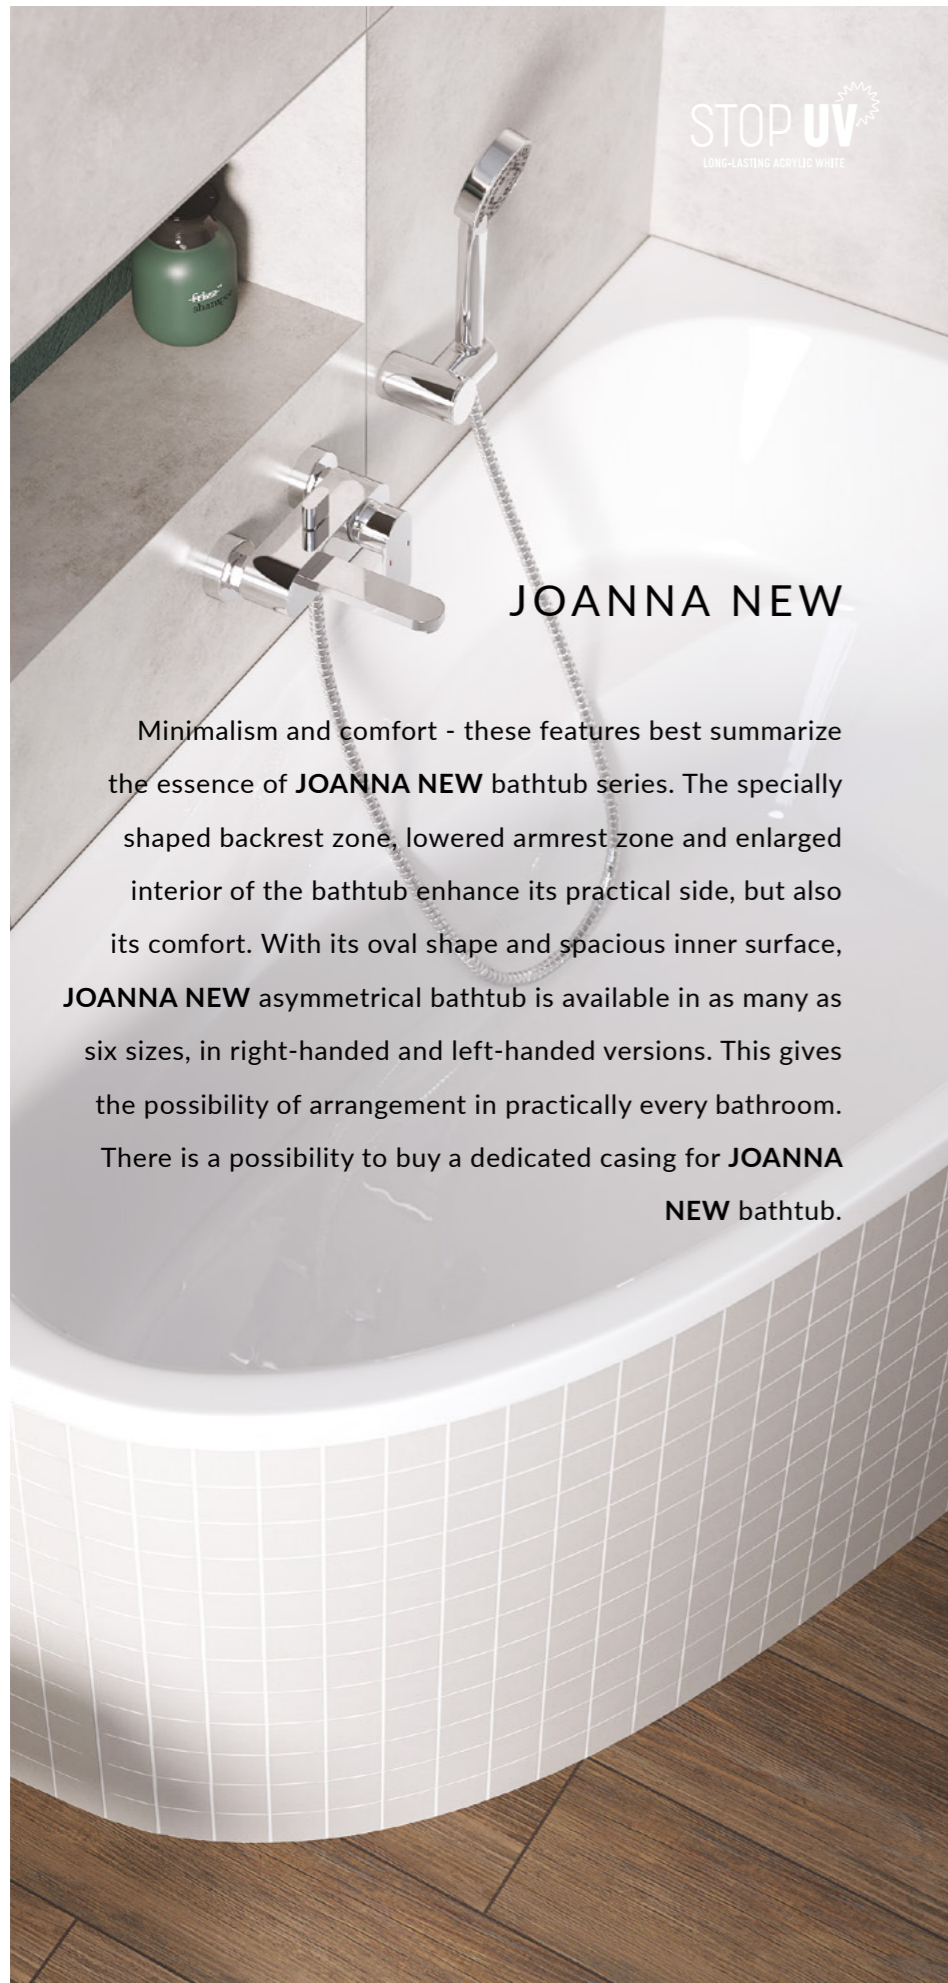

JOANNA NEW

Minimalism and comfort - these features best summarize the essence of **JOANNA NEW** bathtub series. The specially shaped backrest zone, lowered armrest zone and enlarged interior of the bathtub enhance its practical side, but also its comfort. With its oval shape and spacious inner surface, **JOANNA NEW** asymmetrical bathtub is available in as many as six sizes, in right-handed and left-handed versions. This gives the possibility of arrangement in practically every bathroom. There is a possibility to buy a dedicated casing for **JOANNA NEW** bathtub.

JOANNA NEW 160×95

Asymmetric bathtubs - left

cat. code: S301-170 | index: AZBA1001902146

characteristics:

- the unique **EURO WHITE**
- double reinforcement
- adjustable legs included
- 10-year warranty

L×W×D [cm] 160×95×42

height with legs [cm] 51-63

volume to overflow [l] 215

to be completed with:

bathtub casing: S401-094
bathtub siphon: S904-004