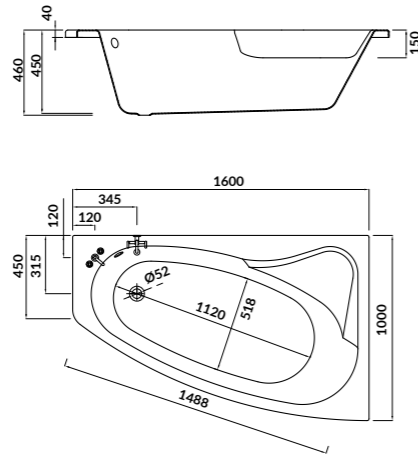

to be completed with:

bathub casing: S401-039
bathub siphon: S904-004