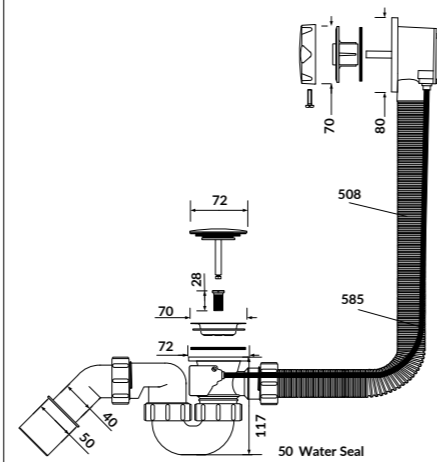

BATHTUB SIPHON

Automat

cat. code: S904-004 | index: AZAI1000043007

L×W×H [cm] 7,2×7,2×11,7

to be completed with:

- all CERSANIT bathtubs except:
- LARGA 180×80 rectangular bathtub - S301-306
- LARGA 190×90 rectangular bathtub - S301-307
- VIRGO 190×90 rectangular bathtub - S301-221