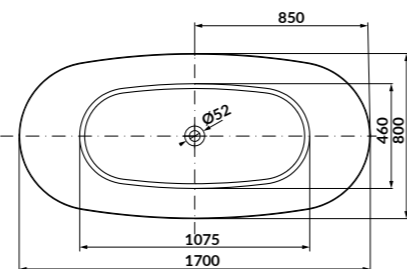

STOP UV
LONG-LASTING ACRYLIC WHITE

INVERTO

When looking for modern solutions for our bathroom, it is important to find the right balance between form and functionality. In the INVERTO by Cersanit collection of freestanding bathtubs, timeless grace is combined with intelligent technological solutions that together provide a new perspective on design. The unique 180x80 and 170x80 cm freestanding bathtubs impress with their modern and austere design, while offering a whole host of innovations. The extremely thin edge of the oval freestanding bathtub INVERTO by Cersanit SPA, the stylish and conveniently located central drain or the possibility of using it for two people - these are just some of the advantages of this unique product. Treat yourself to the extraordinary pleasure of bathing and relaxing time in the INVERTO by Cersanit bathtub.