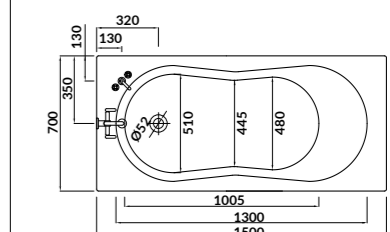

STOP UV
TRWAŁA BIEL AKRYLU

NIKE

NIKE series bathtubs are available in four universal sizes so that they can become part of the furnishing of any type of bathroom - both large and small, decorated in any style. **NIKE** bathtubs are distinguished by their modern, geometric design, but their interior is traditionally profiled, with a slightly inclined backrest zone.

The interesting design of the bathtub will be emphasized by the casing, which consists of a side panel and a front panel, with a practical notch running at the bottom. The corner edges of the bathtub provide a practical surface for use, on which many of the necessary bathing accessories can be placed. Thanks to the adjustable feet, the height of the **NIKE** bathtubs can be adjusted during installation.

NIKE 170×70

Rectangular bathtub

cat. code: S301-249 | index: AZBR1002730032

characteristics:

- the unique **EURO WHITE**
- double reinforcement
- adjustable legs included
- 10-year warranty

L×W×D [cm] 170×70×45

height with legs [cm] 55-63

volume to overflow [l] 215

to be completed with:

bathtub casing - front: S401-069
bathtub casing - side: S401-071
bathtub siphon: S904-004

NIKE 160×70

Rectangular bathtub

cat. code: S301-248 | index: AZBR1002720032

characteristics:

- the unique **EURO WHITE**
- double reinforcement
- adjustable legs included
- 10-year warranty

L×W×D [cm] 160×70×45

height with legs [cm] 55-63

volume to overflow [l] 195

to be completed with:

bathtub casing - front: S401-068
bathtub casing - side: S401-071
bathtub siphon: S904-004

NIKE 150×70

Rectangular bathtub

cat. code: S301-246 | index: AZBR1002700032

characteristics:

- the unique **EURO WHITE**
- double reinforcement
- adjustable legs included
- 10-year warranty

L×W×D [cm] 150×70×45

height with legs [cm] 55-63

volume to overflow [l] 180