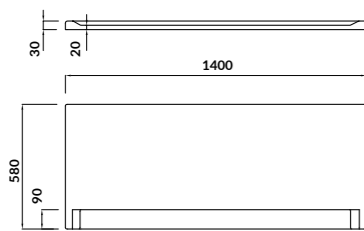

LORENA 140

Bathtub casing - front

cat. code: S401-066 | index: AZCB1000330072

L×H [cm] 140×58

to be completed with:

- FLAVIA 140×70 bathtub - S301-104
- NAO 140×70 bathtub - S301-247
- LANA 140×70 bathtub - S301-160
- OCTAVIA 140×70 bathtub - S301-250