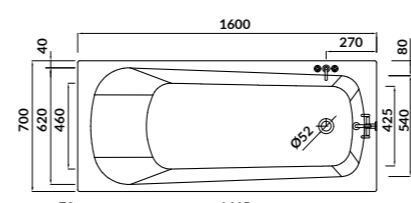

NAO 150×70

Rectangular bathtub

cat. code: S301-242 | index: AZBR1002660032

characteristics:

- the unique **EURO WHITE**
- double reinforcement
- adjustable legs included
- 10-year warranty

L×W×D [cm] 150×70×42

height with legs [cm] 52-64

volume to overflow [l] 165

to be completed with:

bathtub casing - front: S401-067

bathtub casing - side: S401-071

bathtub siphon: S904-004