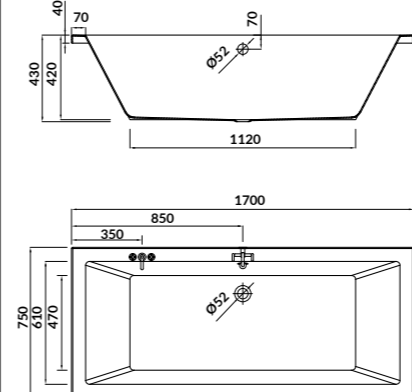

to be completed with:

bathtub casing - front: S401-046
bathtub casing - side: S401-047
bathtub siphon: S904-004