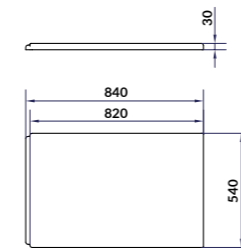

VIRGO/INTRO 140, 150, 160, 170

Bathtub casing - side

cat. code: S401-047 | index: AZCB1000660073

L×H [cm] 75×54

to be completed with:

VIRGO/INTRO 170/160/150/140 bathtub
VIRGO bathtub - S301-045, S301-046, S301-048,
S301-047
INTRO bathtub - S301-068, S301-067, S301-066,
KORAT 170×75 bathtub - S301-294
CITY 170 - 150 bathtub - S301-334, S301-335,
S301-336