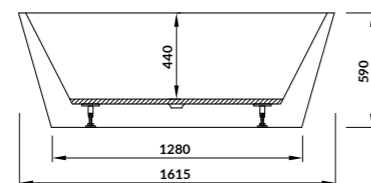

to be completed with:

bathub siphon:
S904-008, S904-009, S904-010, S904-013