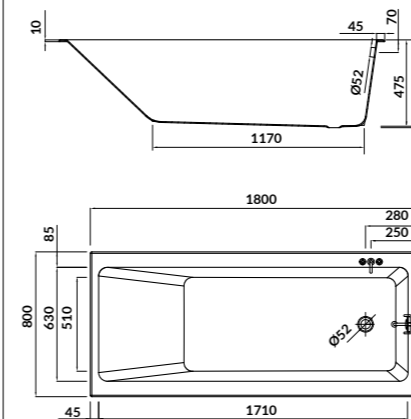

RECTANGULAR BATHTUBS

CREA

The rectangular bathtubs of CREA series have a profiled interior and a comfortable, greater than standard depth.

They have been designed to be built-in with tiles and for this reason, features an extremely thin edge of only 10 mm thick. CREA bathtubs are available in four sizes.

Increased bathtub depth and ergonomic backrest guarantees comfort and convenience during bathing.

STOP UV
LONG-LASTING ACRYLIC WHITE

CREA 180×80

Rectangular bathtub slim

cat. code: S301-227 | index: AZBR1002342220

characteristics:

- the unique **EURO WHITE**
- thin rim - 10 mm
- greater depth - 47,5 cm
- greater strength - 4 mm thick acrylic
- double reinforcement
- adjustable legs included
- 10-year warranty

L×W×D [cm]	180×80×47,5

height with legs [cm]	57,5-69,5

volume to overflow [l]	300

to be completed with:
bathtub siphon S904-004

CREA 170×75

Rectangular bathtub slim

cat. code: S301-226 | index: AZBR1002332220

characteristics:

- the unique **EURO WHITE**
- thin rim - 10 mm
- greater depth - 47,5 cm
- greater strength - 4 mm thick acrylic
- double reinforcement
- adjustable legs included
- 10-year warranty

L×W×D [cm]	170×75×47,5

height with legs [cm]	57,5-69,5

volume to overflow [l]	260

to be completed with:
bathtub siphon S904-004

CREA 160×75

Rectangular bathtub slim

cat. code: S301-225 | index: AZBR1002322220

characteristics:

- the unique **EURO WHITE**
- thin rim - 10 mm
- greater depth - 47,5 cm
- greater strength - 4 mm thick acrylic
- double reinforcement
- adjustable legs included
- 10-year warranty

L×W×D [cm]	160×75×47,5

height with legs [cm]	57,5-69,5

volume to overflow [l]	235

to be completed with:
bathtub siphon S904-004