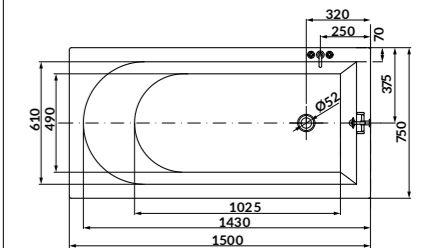

CITY 150×75

Rectangular bathtub

cat. code: S301-334 | index: AZBR1004080032

characteristics:

- the unique **EURO WHITE**
- double reinforcement
- adjustable legs included
- 10-year warranty

L×W×D [cm] 150×75×42

height with legs [cm] 52 - 64

volume to overflow [l] 180 l

to be completed with:

bathtub casing - front: S401-044,
bathtub casing - side: S401-047,
bathtub siphon: S904-004