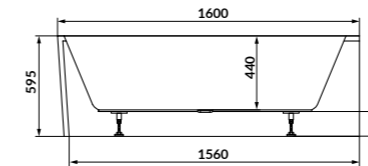

L×W×H [cm] 160×80×59,5

depth [cm] 44

volume to overflow [l] 230 l

to be completed with:

bathub siphon:
S904-008, S904-009, S904-010, S904-013

N

CREA 150x80

Freestanding corner bathtub - left