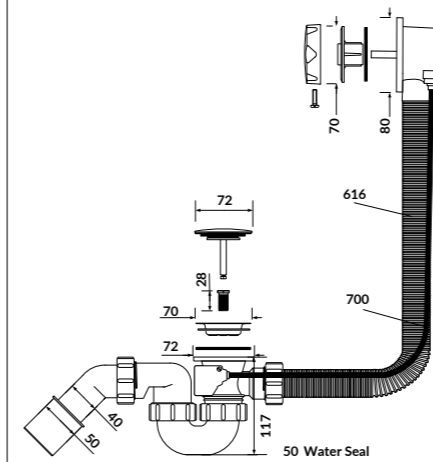

BATHTUB SIPHON

Automatic XL

cat. code: S904-011 | index: AZAI1000173734

L×W×H [cm] 7,2×7,2×11,7

to be completed with:

- LARGA 180×80 rectangular bathtub - S301-306
- LARGA 190×90 rectangular bathtub - S301-307
- VIRGO 190×90 rectangular bathtub - S301-221