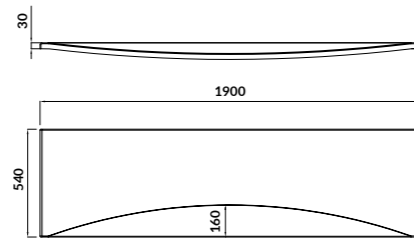

VIRGO/INTRO 180

Bathtub casing - front

cat. code: S401-088 | index: AZCB1001033351

L×H [cm] 180×54

to be completed with:

- **VIRGO 180×80** bathtub - S301-103
- **INTRO 180×80** bathtub - S301-222
- **ZEN 180×85** bathtub - S301-129
- **KORAT 180×80** bathtub - S301-295
- **CITY 180×80** bathtub - S301-337