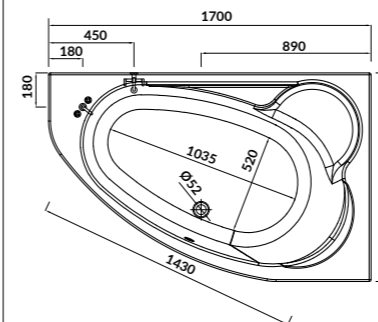

KALIOPE 153×100

Asymmetric bathtubs - left

cat. code: S301-024 | index: AZBA1000210040

characteristics:

- the unique **EURO WHITE**
- double reinforcement
- adjustable legs included
- 10-year warranty

L×W×D [cm] 153×100×45

height with legs [cm] 51-63

volume to overflow [l] 225

to be completed with:

bathtub casing: S401-059

bathtub siphon: S904-004