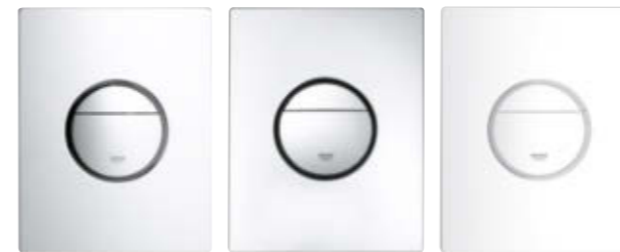

Nova Cosmopolitan

38 765 000
Chrome

38 765 P00
Matt Chrome

38 765 SH0
Alpine White