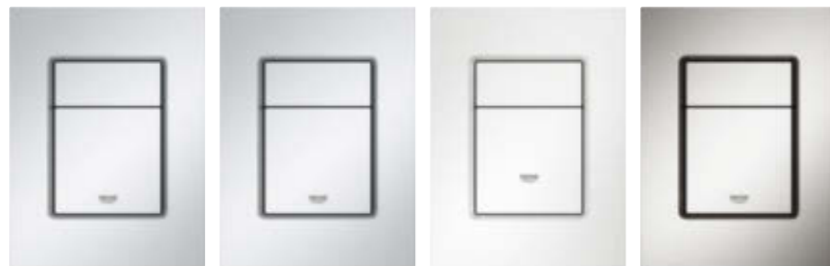

SKATE COSMOPOLITAN S

Minimalist design, simple geometry with an appearance of pureness and clarity. The joint catches the light and encourages the user to interact intuitively. Skate Cosmopolitan flush plates complement our brassware collections and will enhance your next bathroom project. Like all new small flush plates, they can be installed very easy – invisible magnetic fixings complete the design.

Skate
Cosmopolitan S

37 535 000
Chrome

37 535 P00
Matt Chrome

37 535 SH0
Alpine White

37 535 DC0
SuperSteel