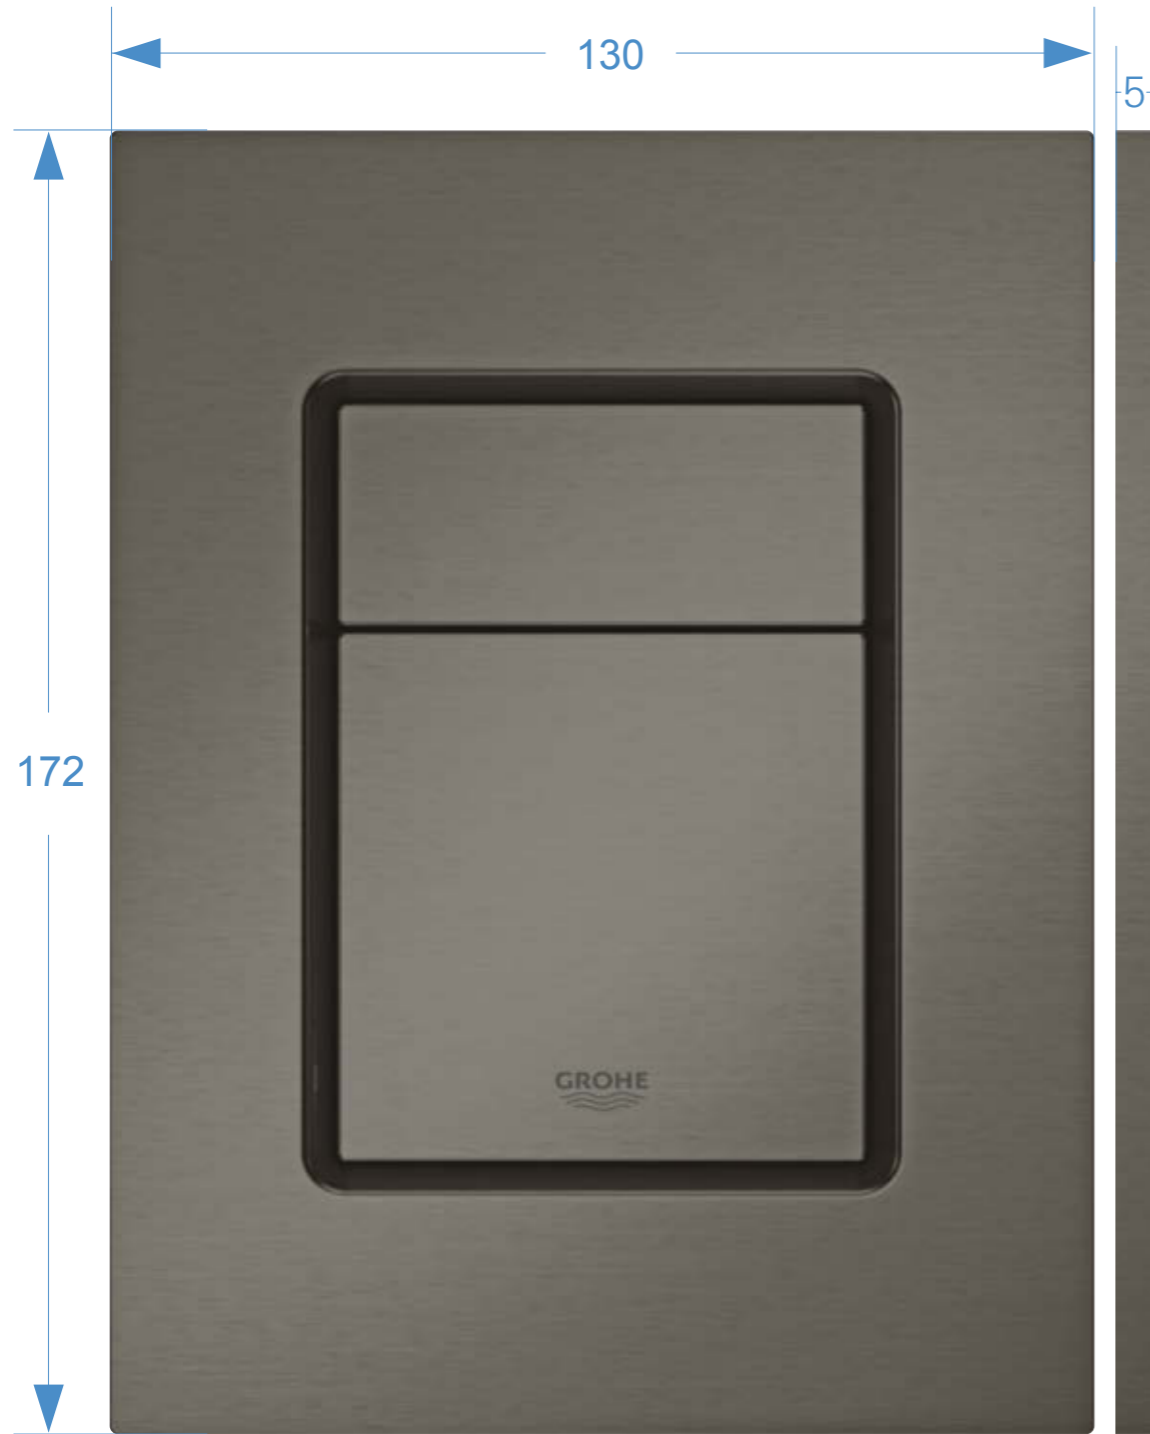

AVAILABLE IN TWO SIZES

SMALL FLUSH PLATE | ORIGINAL SIZE (SKATE COSMOPOLITAN S)