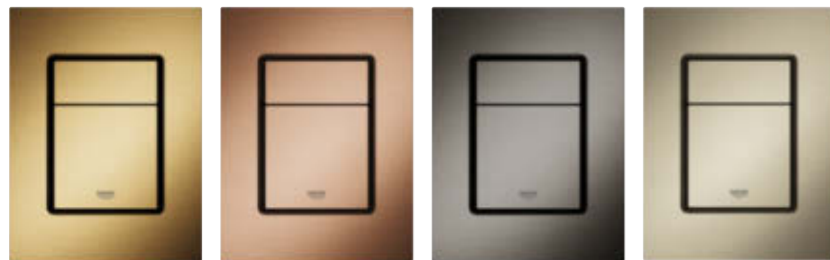

Brushed Surfaces

37 535 GN0
Brushed Cool Sunrise

37 535 DL0
Brushed Warm Sunset

37 535 AL0
Brushed Hard Graphite

37 535 EN0
Brushed Nickel