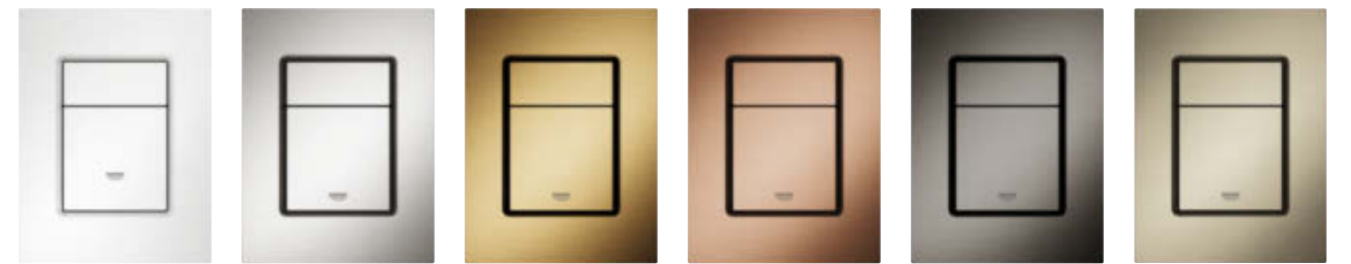

37 535 SH0 Alpine White   37 535 DC0 SuperSteel   37 535 GN0 Brushed Cool Sunrise   37 535 DL0 Brushed Warm Sunset   37 535 AL0 Brushed Hard Graphite   37 535 EN0 Brushed Nickel