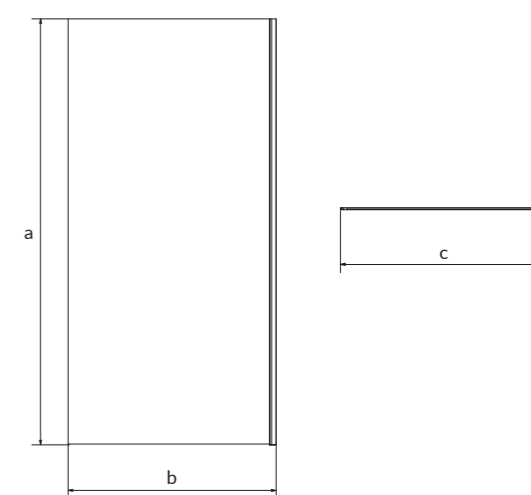

Ścianka do kabiny prysznicowej CREA z drzwiami przesuwными
CREA wall for sliding shower enclosure

kod katalogowy catalogue code	a	b	c
S900-2613	2000	775-790	775-790
S900-2614	2000	875-890	875-890