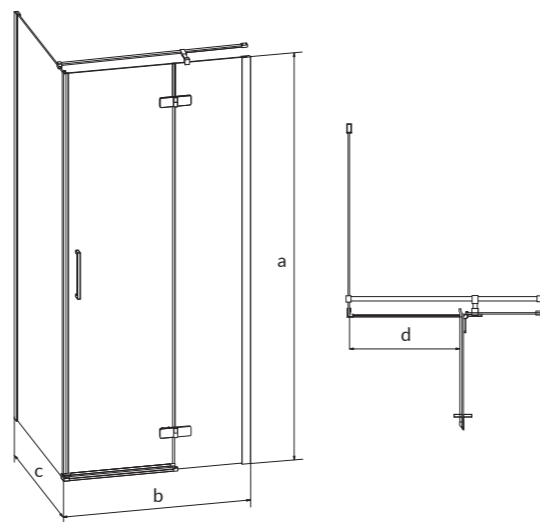

Kabina prysznicowa narożna JOTA, prawa
JOTA corner shower enclosure, right

kod katalogowy catalogue code	a	b	c	d
S160-002	1950	890-900	890-900	500±10