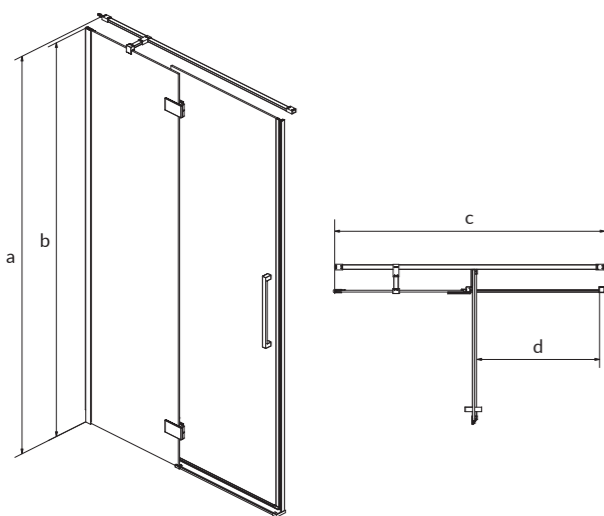

Drzwi na zawiasach kabiny prysznicowej CREA, lewe
CREA shower enclosure door with hinges, left

kod katalogowy catalogue code	a	b	c	d
S159-005	2020	2000	890-900	450±10
S159-001	2020	2000	990-1000	550±10
S159-003	2020	2000	1190-1200	550±10