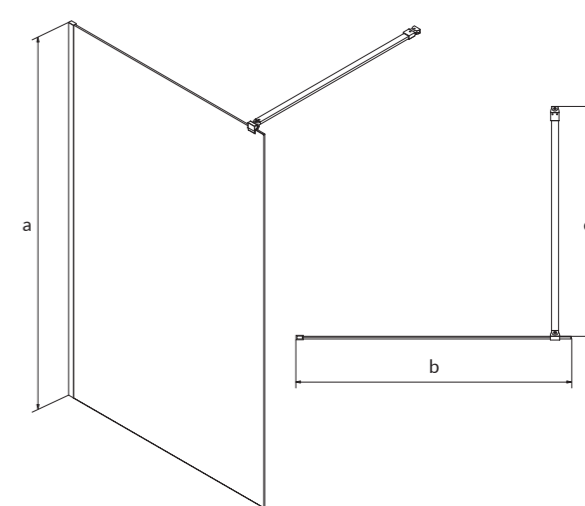

Kabina prysznicowa walk-in MILLE, czarna
MILLE walk-in shower enclosure, black

kod katalogowy catalogue code	a	b	c
S161-003	2000	990-1000	<1200
S161-004	2000	1190-1200	<1200