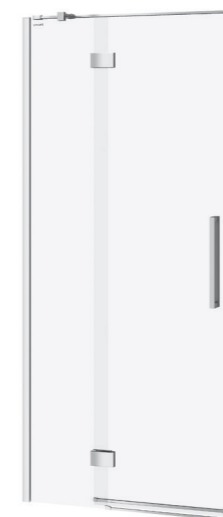

Drzwi na zawiasach kabiny prysznicowej CREA, lewe
CREA shower enclosure door with hinges, left
kod katalogowy catalogue code: S159-005
wymiary szer. x wys. [cm]: 90 x 200
dimensions W x H [cm]:
kod katalogowy catalogue code: S159-001
wymiary szer. x wys. [cm]: 100 x 200
dimensions W x H [cm]:
otwieranie drzwi: lewe
door opening: left
rodzaj szkła: transparentne 8 mm
type of glass: transparent 8 mm
powłoka CleanPro: +
CleanPro coating:
kolor profilu profile colour: chrom chrome