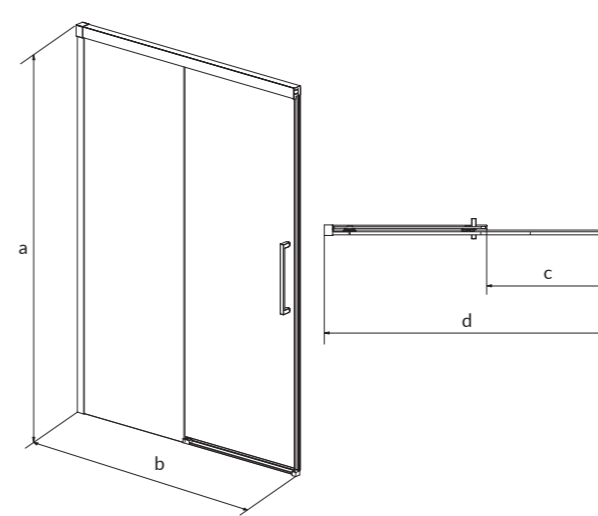

Drzwi przesuwne do kabiny prysznicowej CREA
CREA shower enclosure sliding door

kod katalogowy catalogue code	a	b	c	d
S159-007	2000	1180-1200	490±10	1180-1200
S159-008	2000	1380-1400	590±10	1380-1400