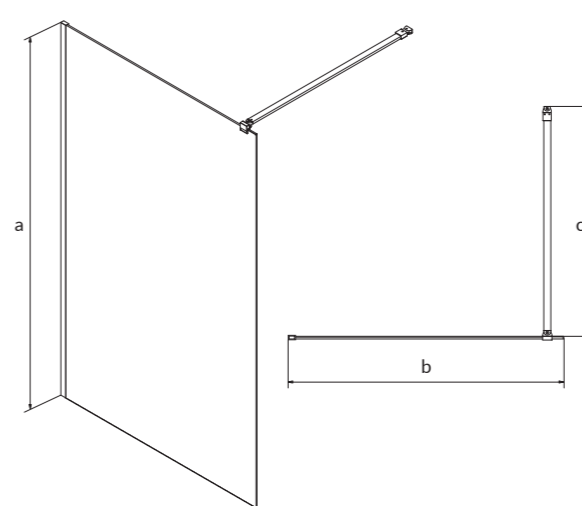

Kabina prysznicowa Walk-in MILLE, chrom
MILLE walk-in shower enclosure, chrome

kod katalogowy catalogue code	a	b	c
S161-001	2000	990-1000	<1200
S161-002	2000	1190-1200	<1200