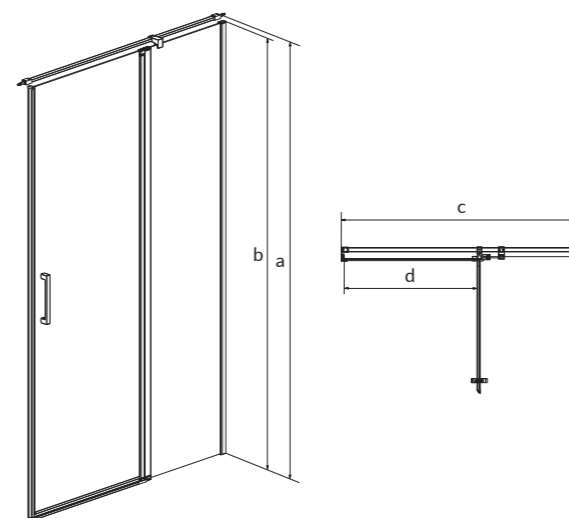

Drzwi na zawiasach kabiny prysznicowej MODUO, prawe
MODUO shower enclosure door with hinges, right

kod katalogowy catalogue code	a	b	c	d
S162-004	1982	1950	790-800	440±10
S162-006	1982	1950	890-900	540±10