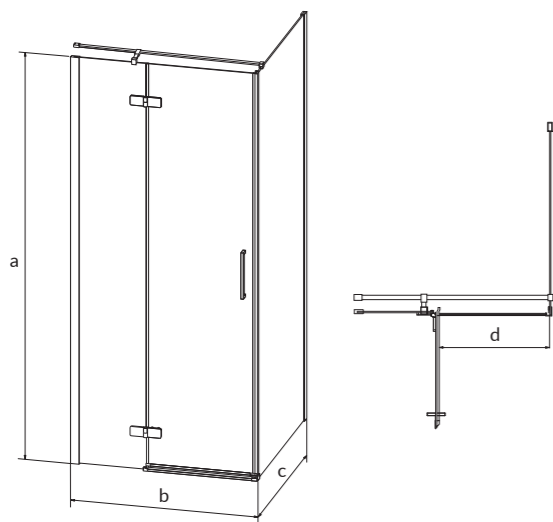

Kabina prysznicowa narożna JOTA, lewa
JOTA corner shower enclosure, left

kod katalogowy catalogue code	a	b	c	d
S160-001	1950	890-900	890-900	500±10