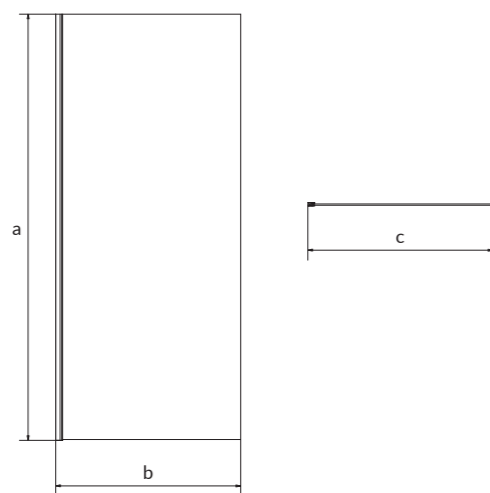

Ścianka do kabiny prysznicowej z zawiasami CREA
CREA wall for hinged shower enclosure

kod katalogowy catalogue code	a	b	c
S159-009	2000	745-755	745-755
S159-010	2000	845-855	845-855