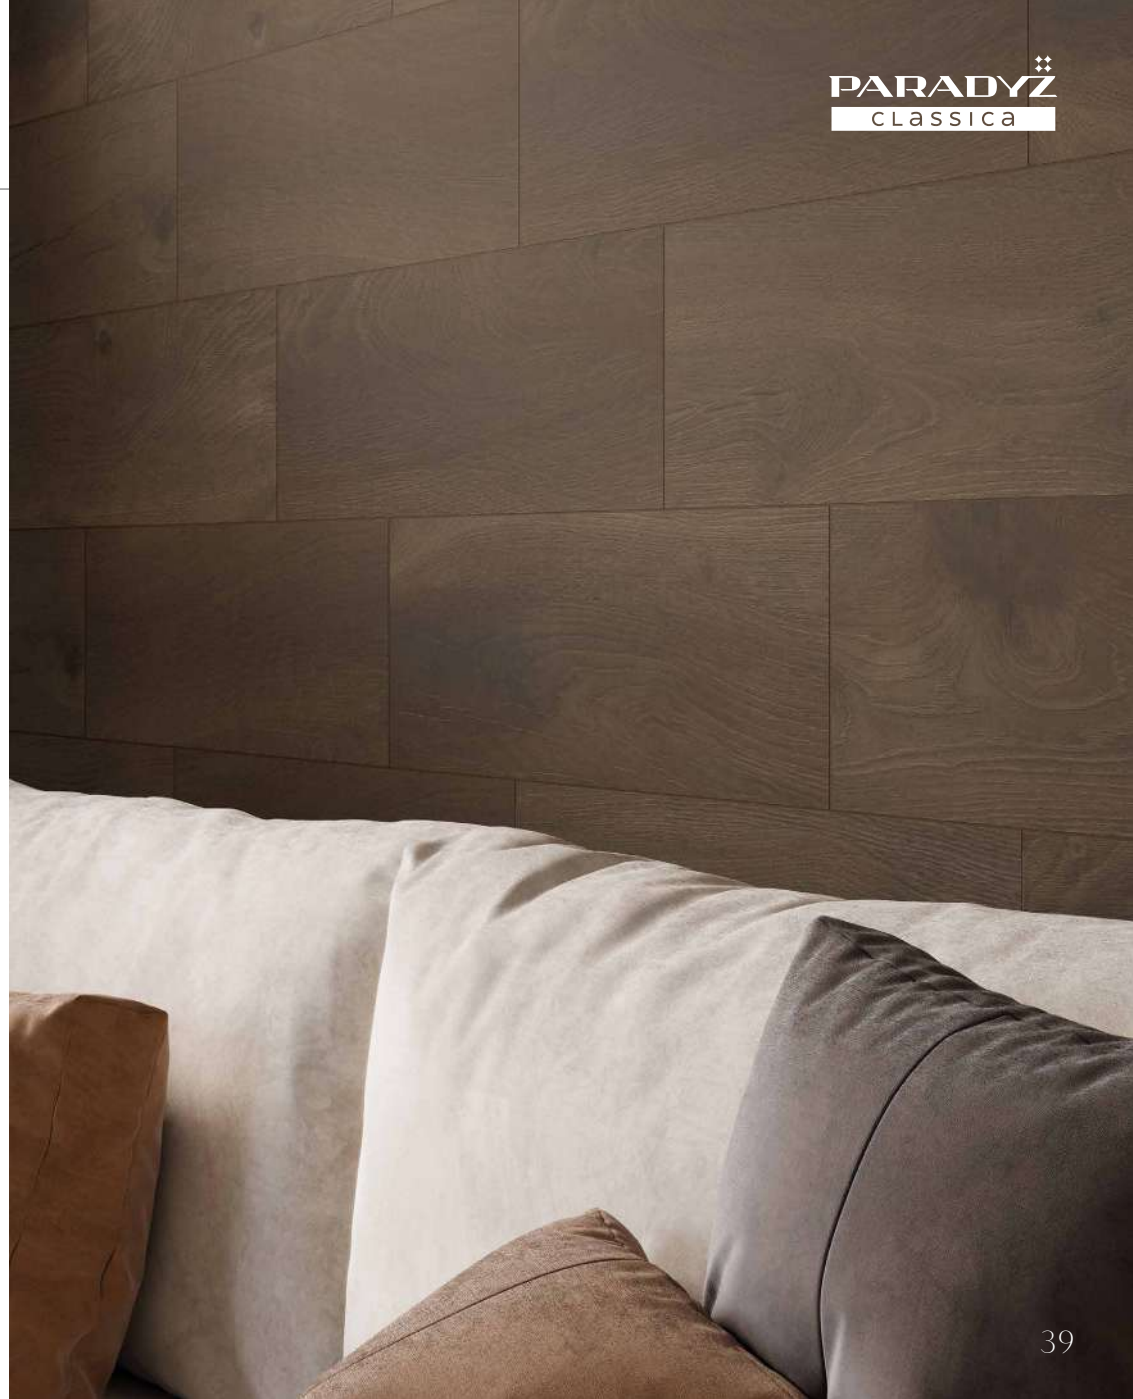

FAI HLETTE

FLYWOOD CHOCOLATE

PARADYZ
CLASSICA