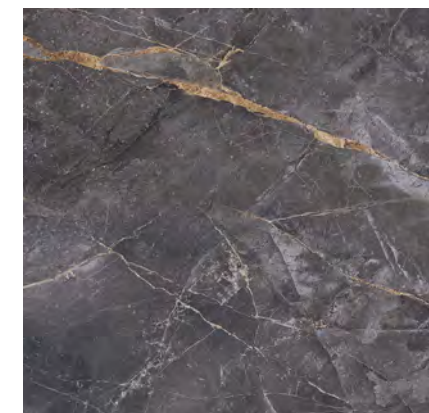

MARGARET GRAPHITE MATT

FLOOR TILE 598 × 598 / 8 mm

1,79 m²