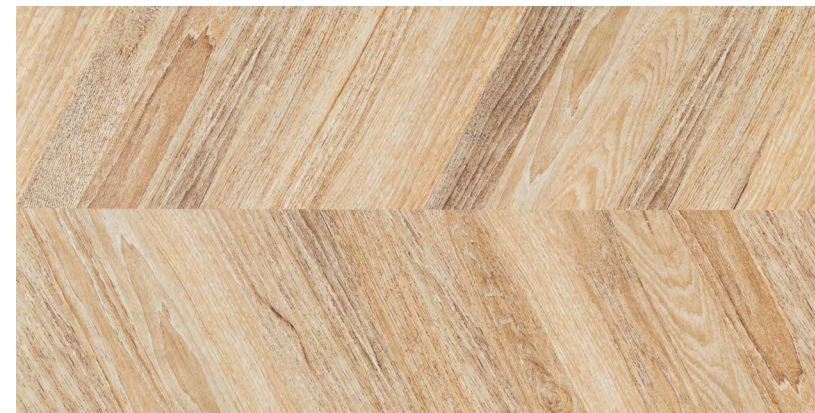

STEEL COPPER 3 GLOSS

WALL STRIP 898 x 23 / 10 mm
18 pcs.

HASS BROWN MATT
GRES TILE 1198 x 598 / 8 mm
R * IV R9 1.43 m²