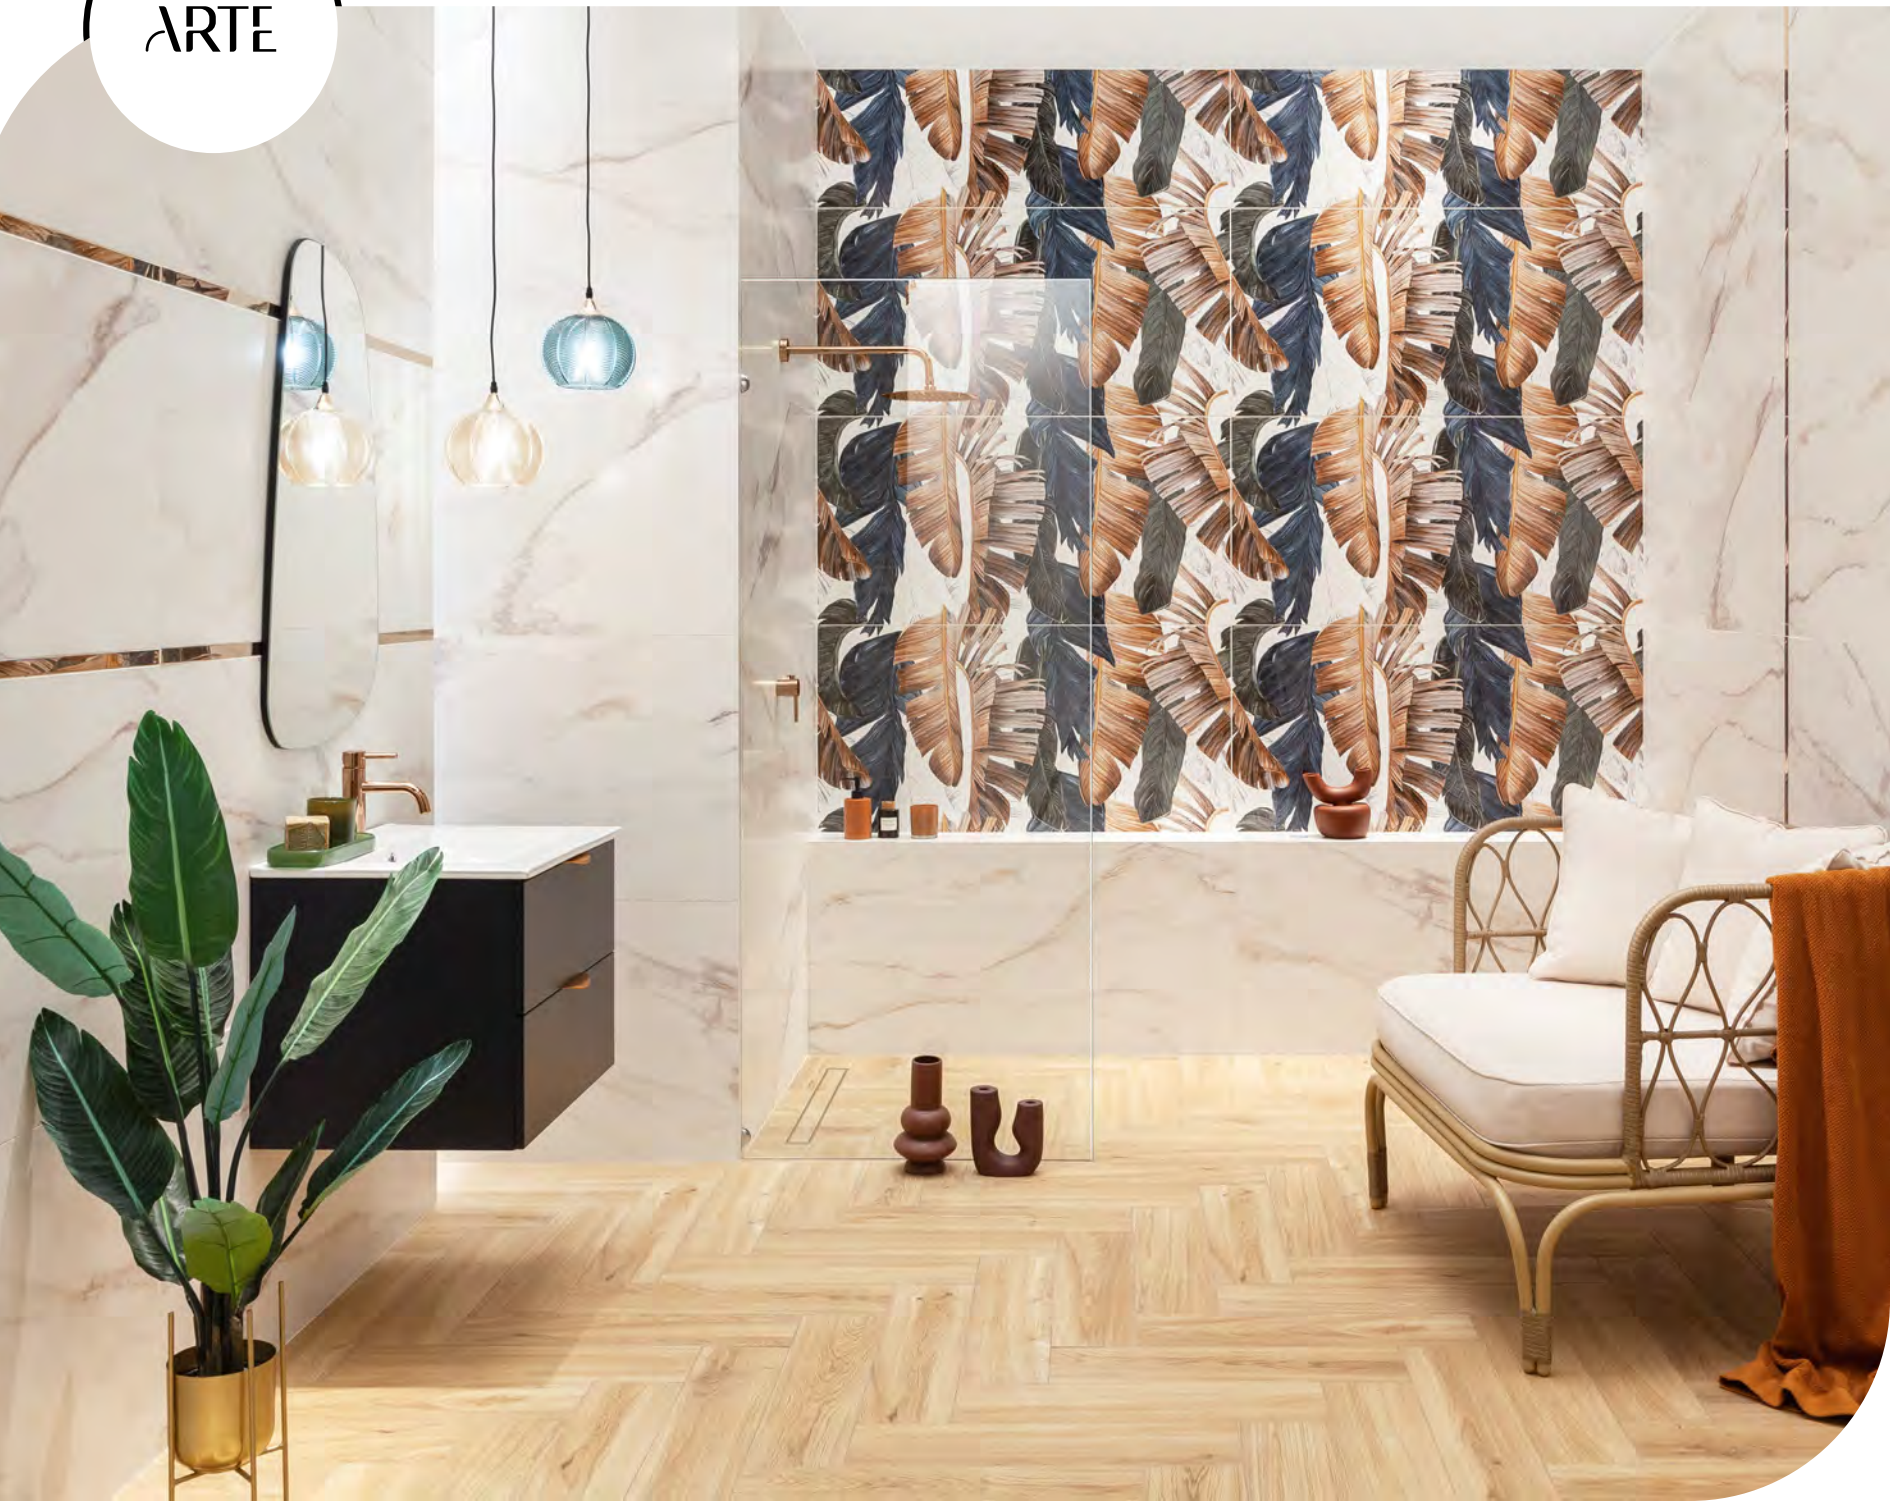

STEEL COPPER 4 GLOSS

WALL STRIP 1198 x 23 / 10 mm

16 pcs.