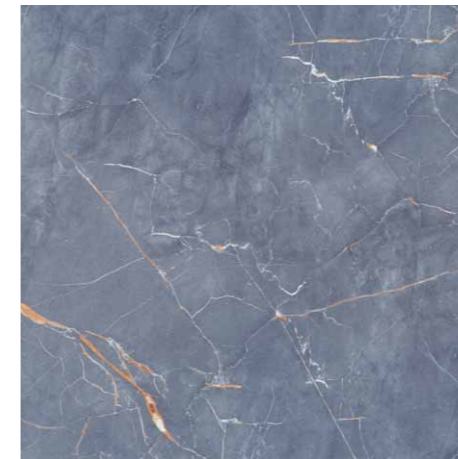

### STEEL COPPER 4

WALL STRIP 23x1198 mm/8 mm GLOSS

16 pcs.