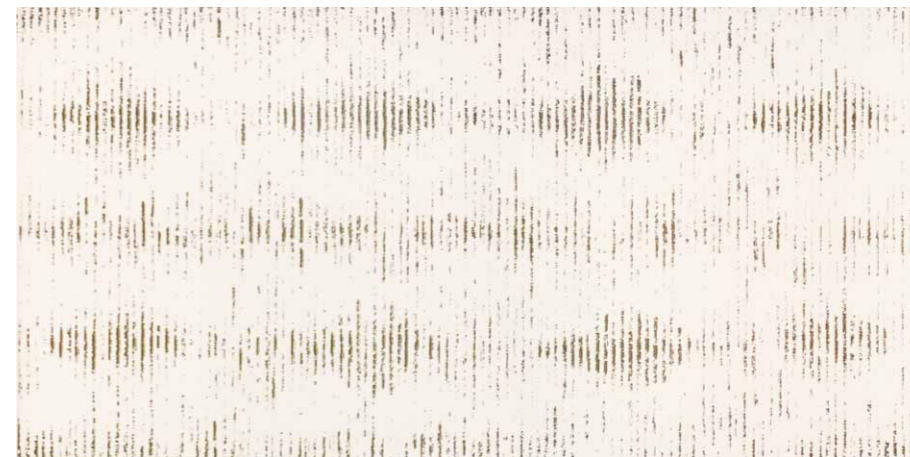

SATINI FILO