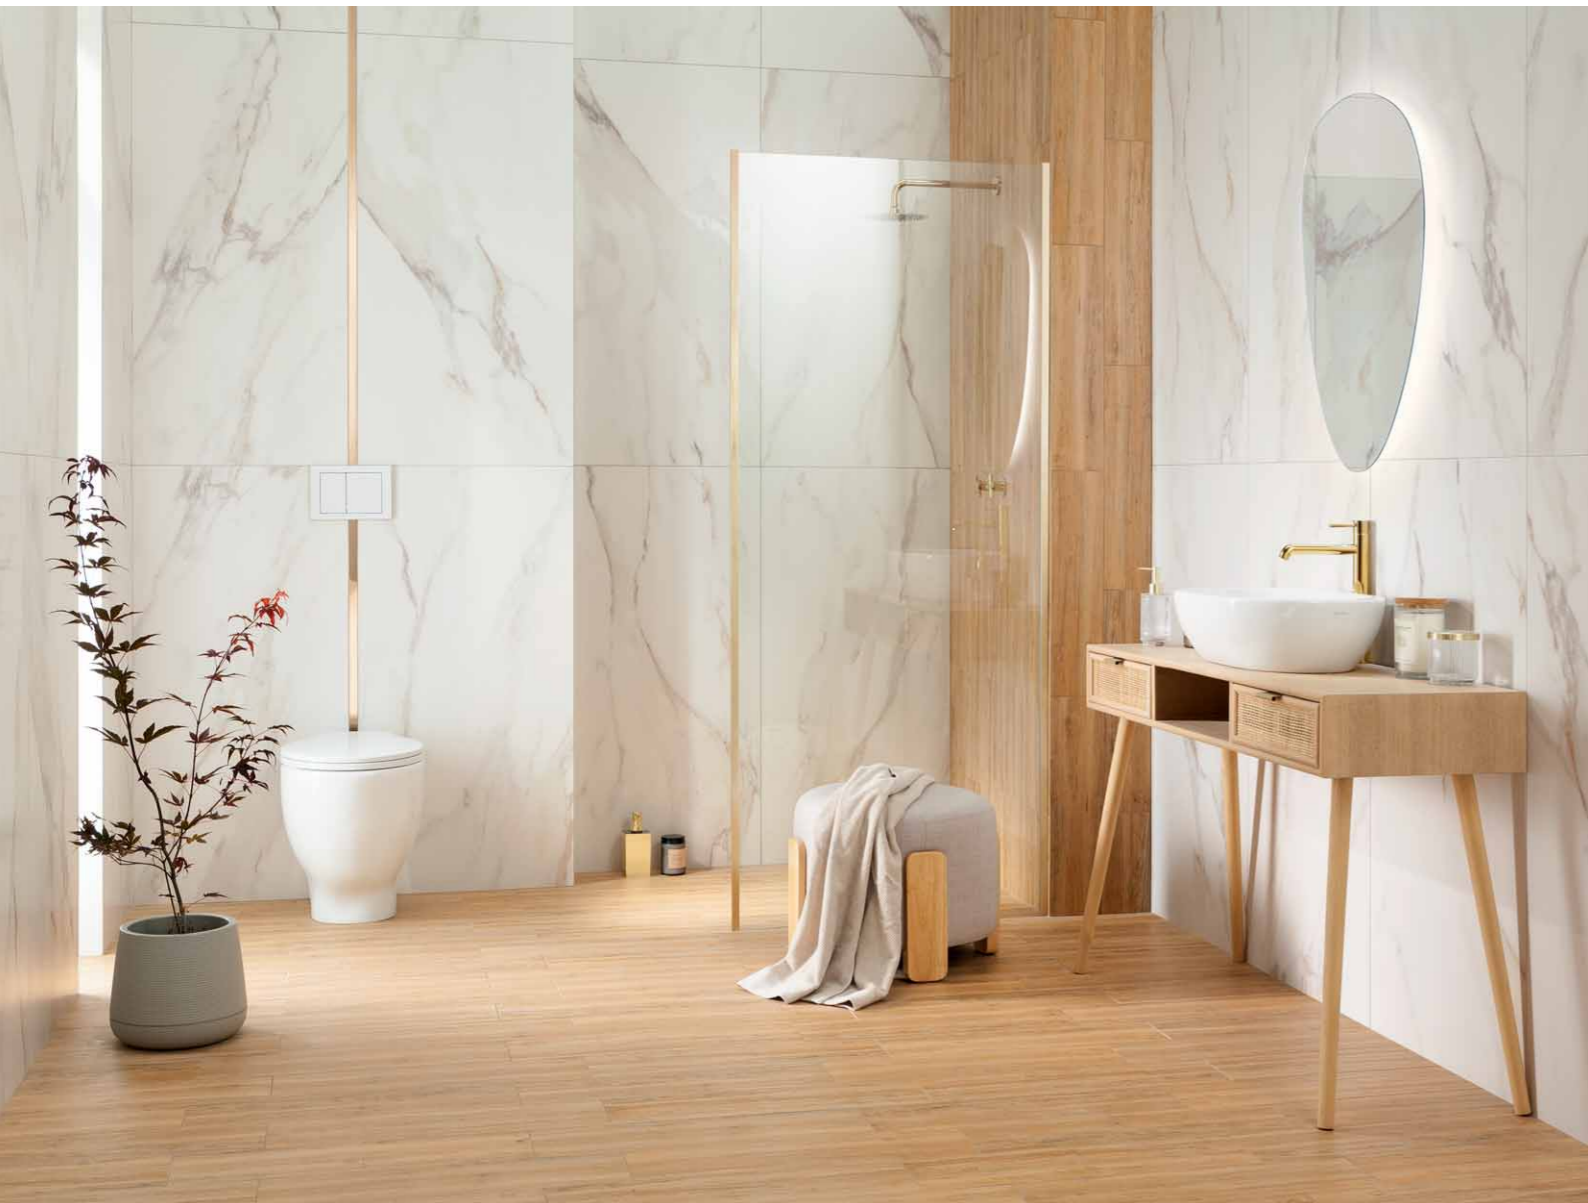

MISTERIA BEIGE

DOMINO

SEE COLLECTION PAGE

COLLECTIONS 60 x 120