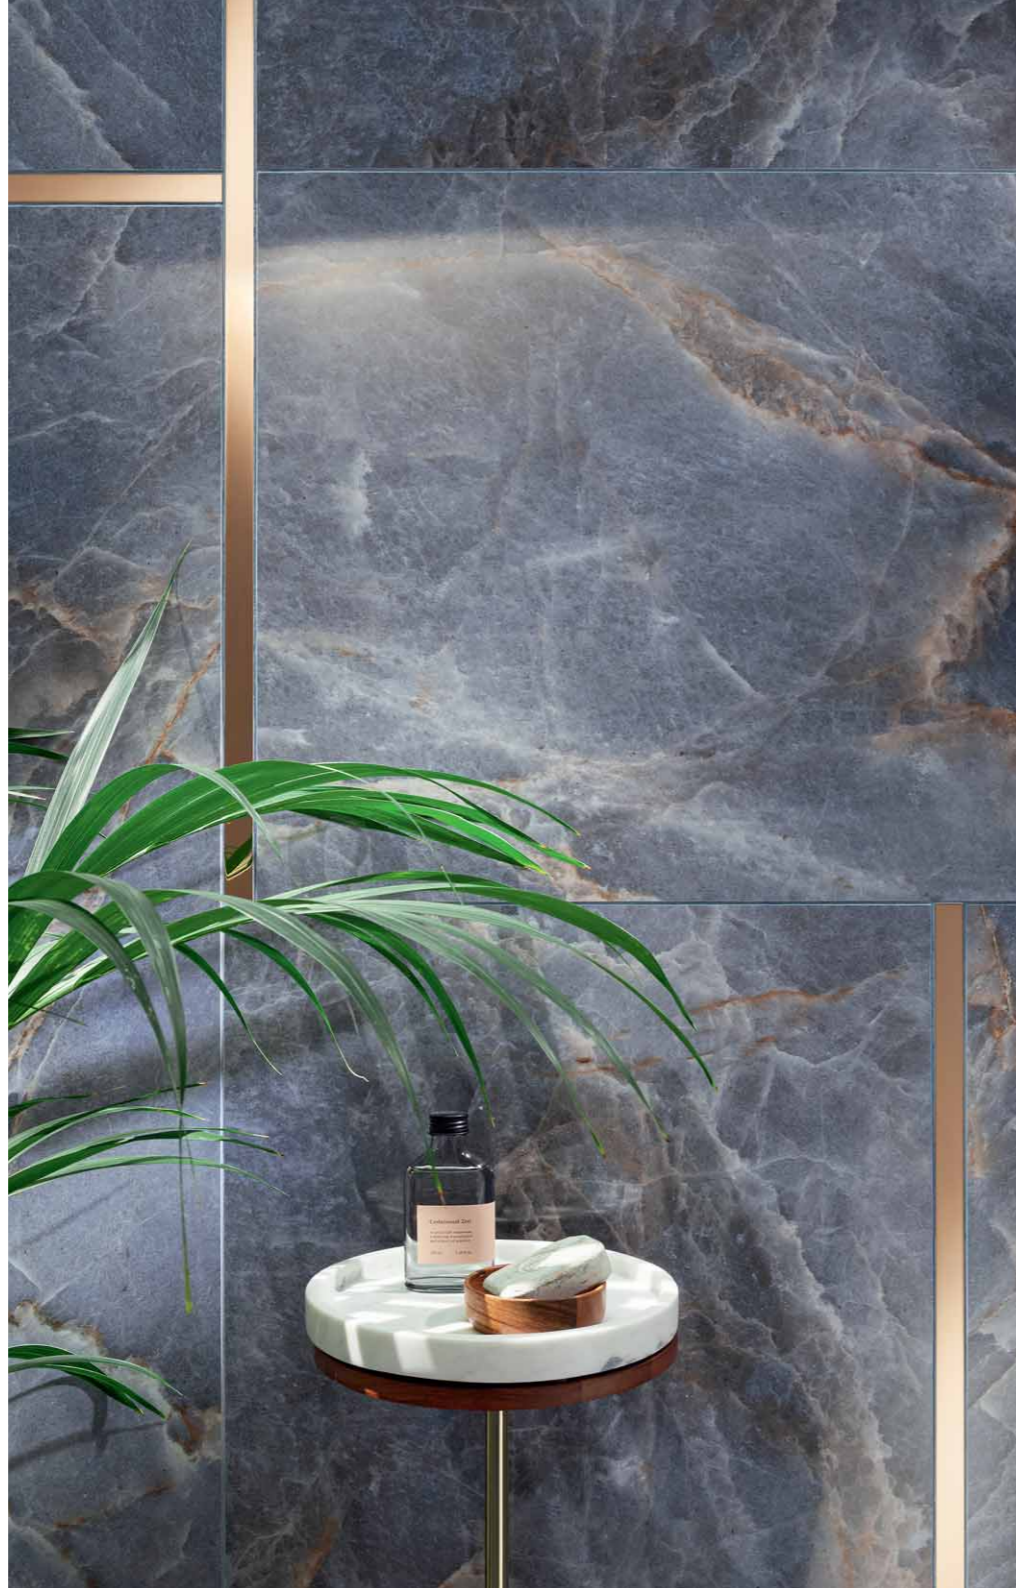

### STEEL COPPER 4

WALL STRIP 23x1198 mm/8 mm GLOSS

16 pcs.