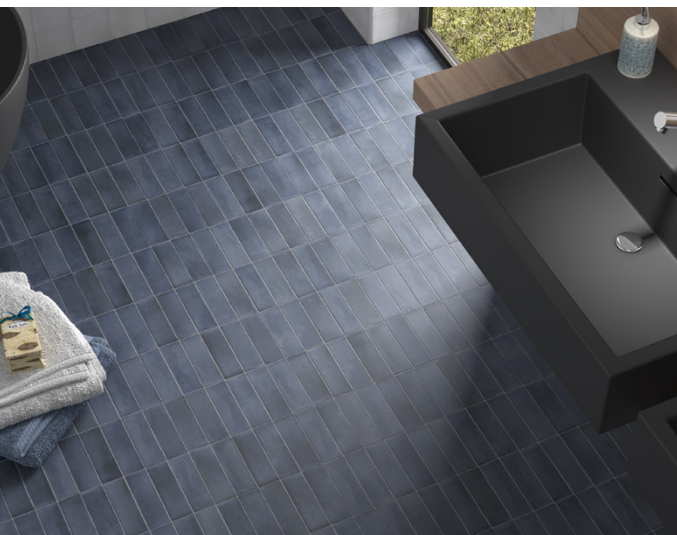

Coco Blue Grass, Blue Grass Matt 5 x 15 cm / 2" x 6"

Coco Verd 5 x 15 cm / 2" x 6"

Coco Orchard Pink, Orchard Pink Matt 5 x 15 cm / 2" x 6"

Coco Canvas, Canvas Matt 5 x 15 cm / 2" x 6"

Coco Blue Night Matt 5 x 15 cm / 2" x 6"