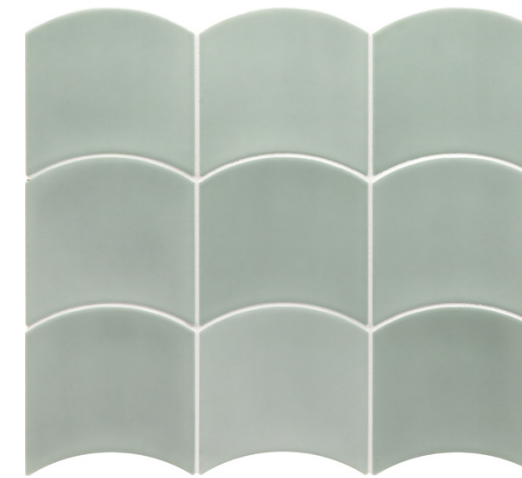

WAVE

Destonificación
Shade variation / Farbschttierungen /
Variation de nuances

Formatos
Sizes / Formate / Formats

12x12cm | 5"x5"

White	28838	EQ 10D
Grey Owl	28834	EQ 10D
Black	28842	EQ 10D
Old Cream	28835	EQ 10D
Primrose Pink	28837	EQ 10D
Mint	28836	EQ 10D
Teal Grassy	28840	EQ 10D
Moody Blue	28839	EQ 10D
Blue Reef	28841	EQ 10D

Colores
Colours / Farben / Couleurs

Piezas especiales
Special tile pieces / Formteile / Pièces spéciales

Venta por pieza / Sale by piece / Stückverkauf / Vente par pièces

Perfil Profile	White	Grey Owl	Black	Old Cream	Primrose Pink	Mint	Teal Grassy	Moody Blue	Blue Reef
Jolly 1,2 x 20 cm / 1" x 8" EQ-24	28942	28938	28946	28939	28941	28940	28944	28943	28945

La línea roja indica la superficie esmaltada.
The glazed surface is indicated by a red line / Die rote Linie zeigt die glasierte Fläche an / La ligne rouge indique la surface émaillée.

Sugerencias de colocación
Colocation Suggestions / Verlegevorschläge / Propositions de pose

Embalaje
Packing / Verpackung / Emballage

Formato Size	Kg/Pza Kg/Piece	Caja / Box			Palet / Pallet			Cajas Boxes
		Piezas Pieces	Kg	M² Sqm	Piezas Pieces	Kg	M² Sqm	
12 x 12 cm 5" x 5"	0,17	34	5,97	0,42	4.284	775,85	52,92	126
Jolly 12 x 20 cm 1" x 8"	0,04	66	2,60	-	-	-	-	-