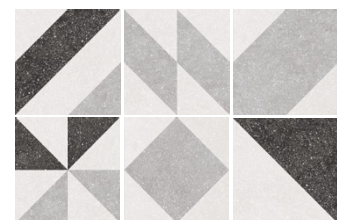

LITHOS

COMPANY

Micro Havana 20 x 20 cm / 8" x 8"

Micro Elements Taupe 20 x 20 cm / 8" x 8"

Micro Grey, Miramar 20 x 20 cm / 8" x 8"

Elements Taupe* 12 different designs

Elements Grey* 12 different designs

Majesty* 12 different designs