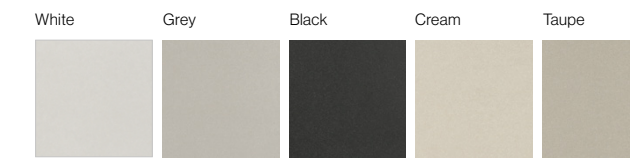

Colores Colours / Farben / Couleurs