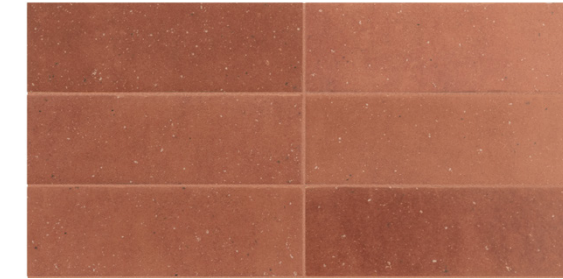

FANGO

Destonificación
Shade variation / Farbschttierungen /
Variation de nuances

Formatos
Sizes / Formate / Formats

5x15 cm | 2"x6"	Gloss	Matt	
Cenere	--	30865	EQ 10D
Choco	--	30673	EQ 10D
Natural	--	30674	EQ 10D
Cotto	--	30672	EQ 10D
Blanc Gloss	30684	--	EQ 10D
Aquamarine Gloss	30682	--	EQ 10D
Cobalt Gloss	30681	--	EQ 10D
Green Gloss	30675	--	EQ 10D

Colores
Colours / Farben / Couleurs

Piezas especiales
Special tile pieces / Formteile / Pièces spéciales

		Venta por pieza / Sale by piece / Stückverkauf / Vente par pièces							
Perfil Profile		Cenere	Choco	Natural	Cotto	Blanc Gloss	Aquamarine Gloss	Cobalt Gloss	Green Gloss
	Jolly Gloss 1.2 x 20 cm / 1" x 8" EQ-24	--	--	--	--	22062	30841	30840	30839
	Jolly Matt 1.2 x 20 cm / 1" x 8" EQ-24	30866	30838	30837	30836	--	--	--	--

La línea roja indica la superficie esmaltada
The glazed surface is indicated by a red line / Die rote Linie zeigt die glasierte Fläche an / La ligne rouge indique la surface émaillée.

Embalaje
Packing / Verpackung / Emballage

formato size	Kg/pza kg/piece	caja / box			palet / pallet			
		piezas pieces	Kg	m² sqm	piezas pieces	kg	m² sqm	cajas boxes
5 x 15 cm 2" x 6"	0,13	66	8,94	0,495	7.920	1.096	59,4	120
Jolly 1.2 x 20 cm 1" x 8"	0,04	66	2,60	-	-	-	-	-

FANGO

COMPANY