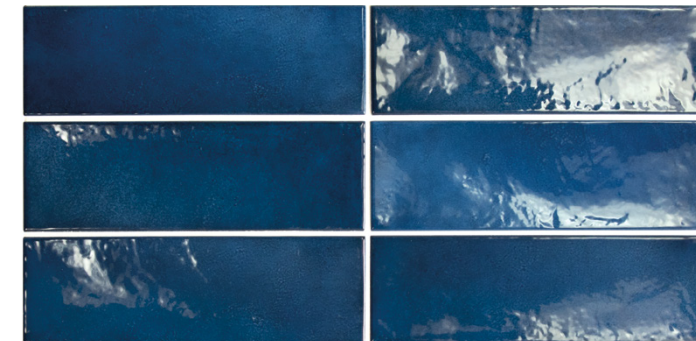

VILLAGE

Destonificación
Shade variation / Farbschttierungen /
Variation de nuances