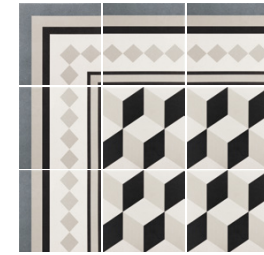

Provence, Provence Border, Provence Corner 20 x 20 cm / 8" x 8"