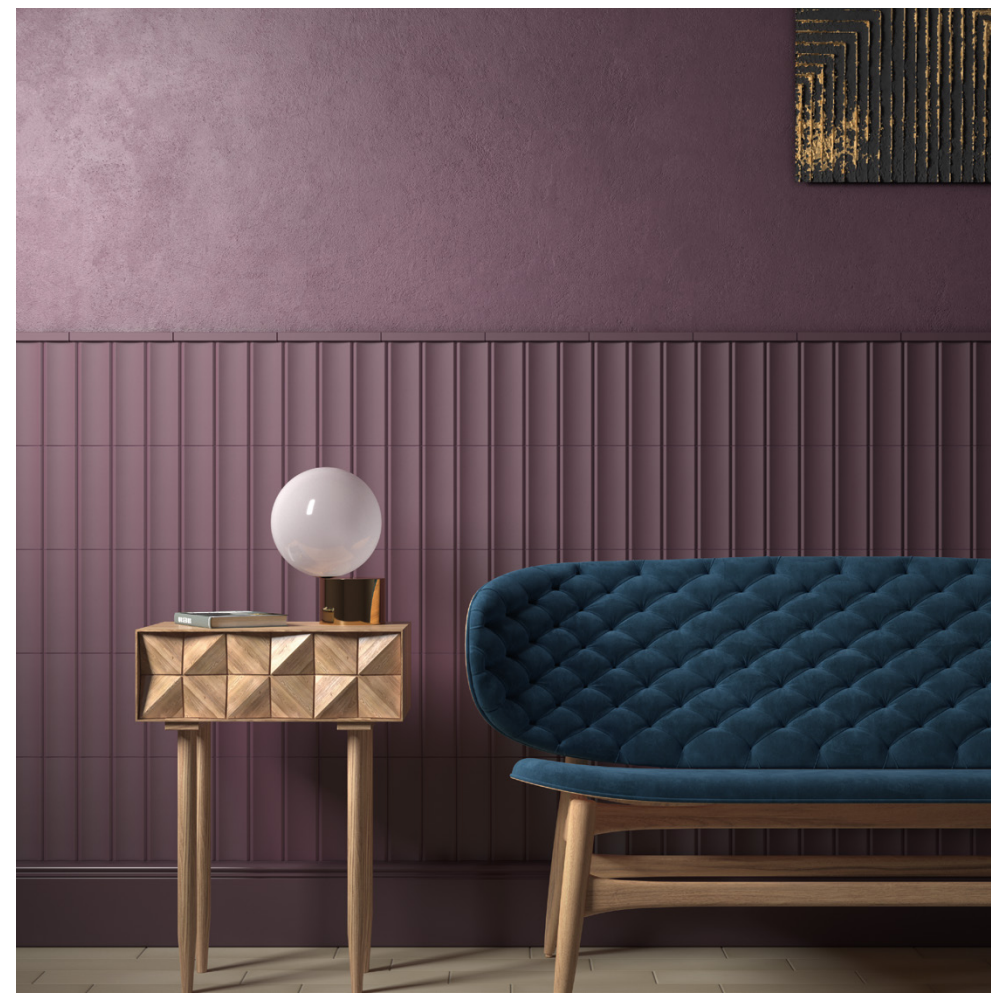

VIBE Gloss

EQUIPE

COMPANY

Vibe Out Lunar Grey Matt 6,5 x 20 cm / 2½" x 8"
Heritage Snow 17,5 x 20 cm / 7" x 8"

Vibe In Gooseberry Matt 6,5 x 20 cm / 2½" x 8"
Corbel Vibe Gooseberry Matt 2 x 20 cm / 1" x 8"